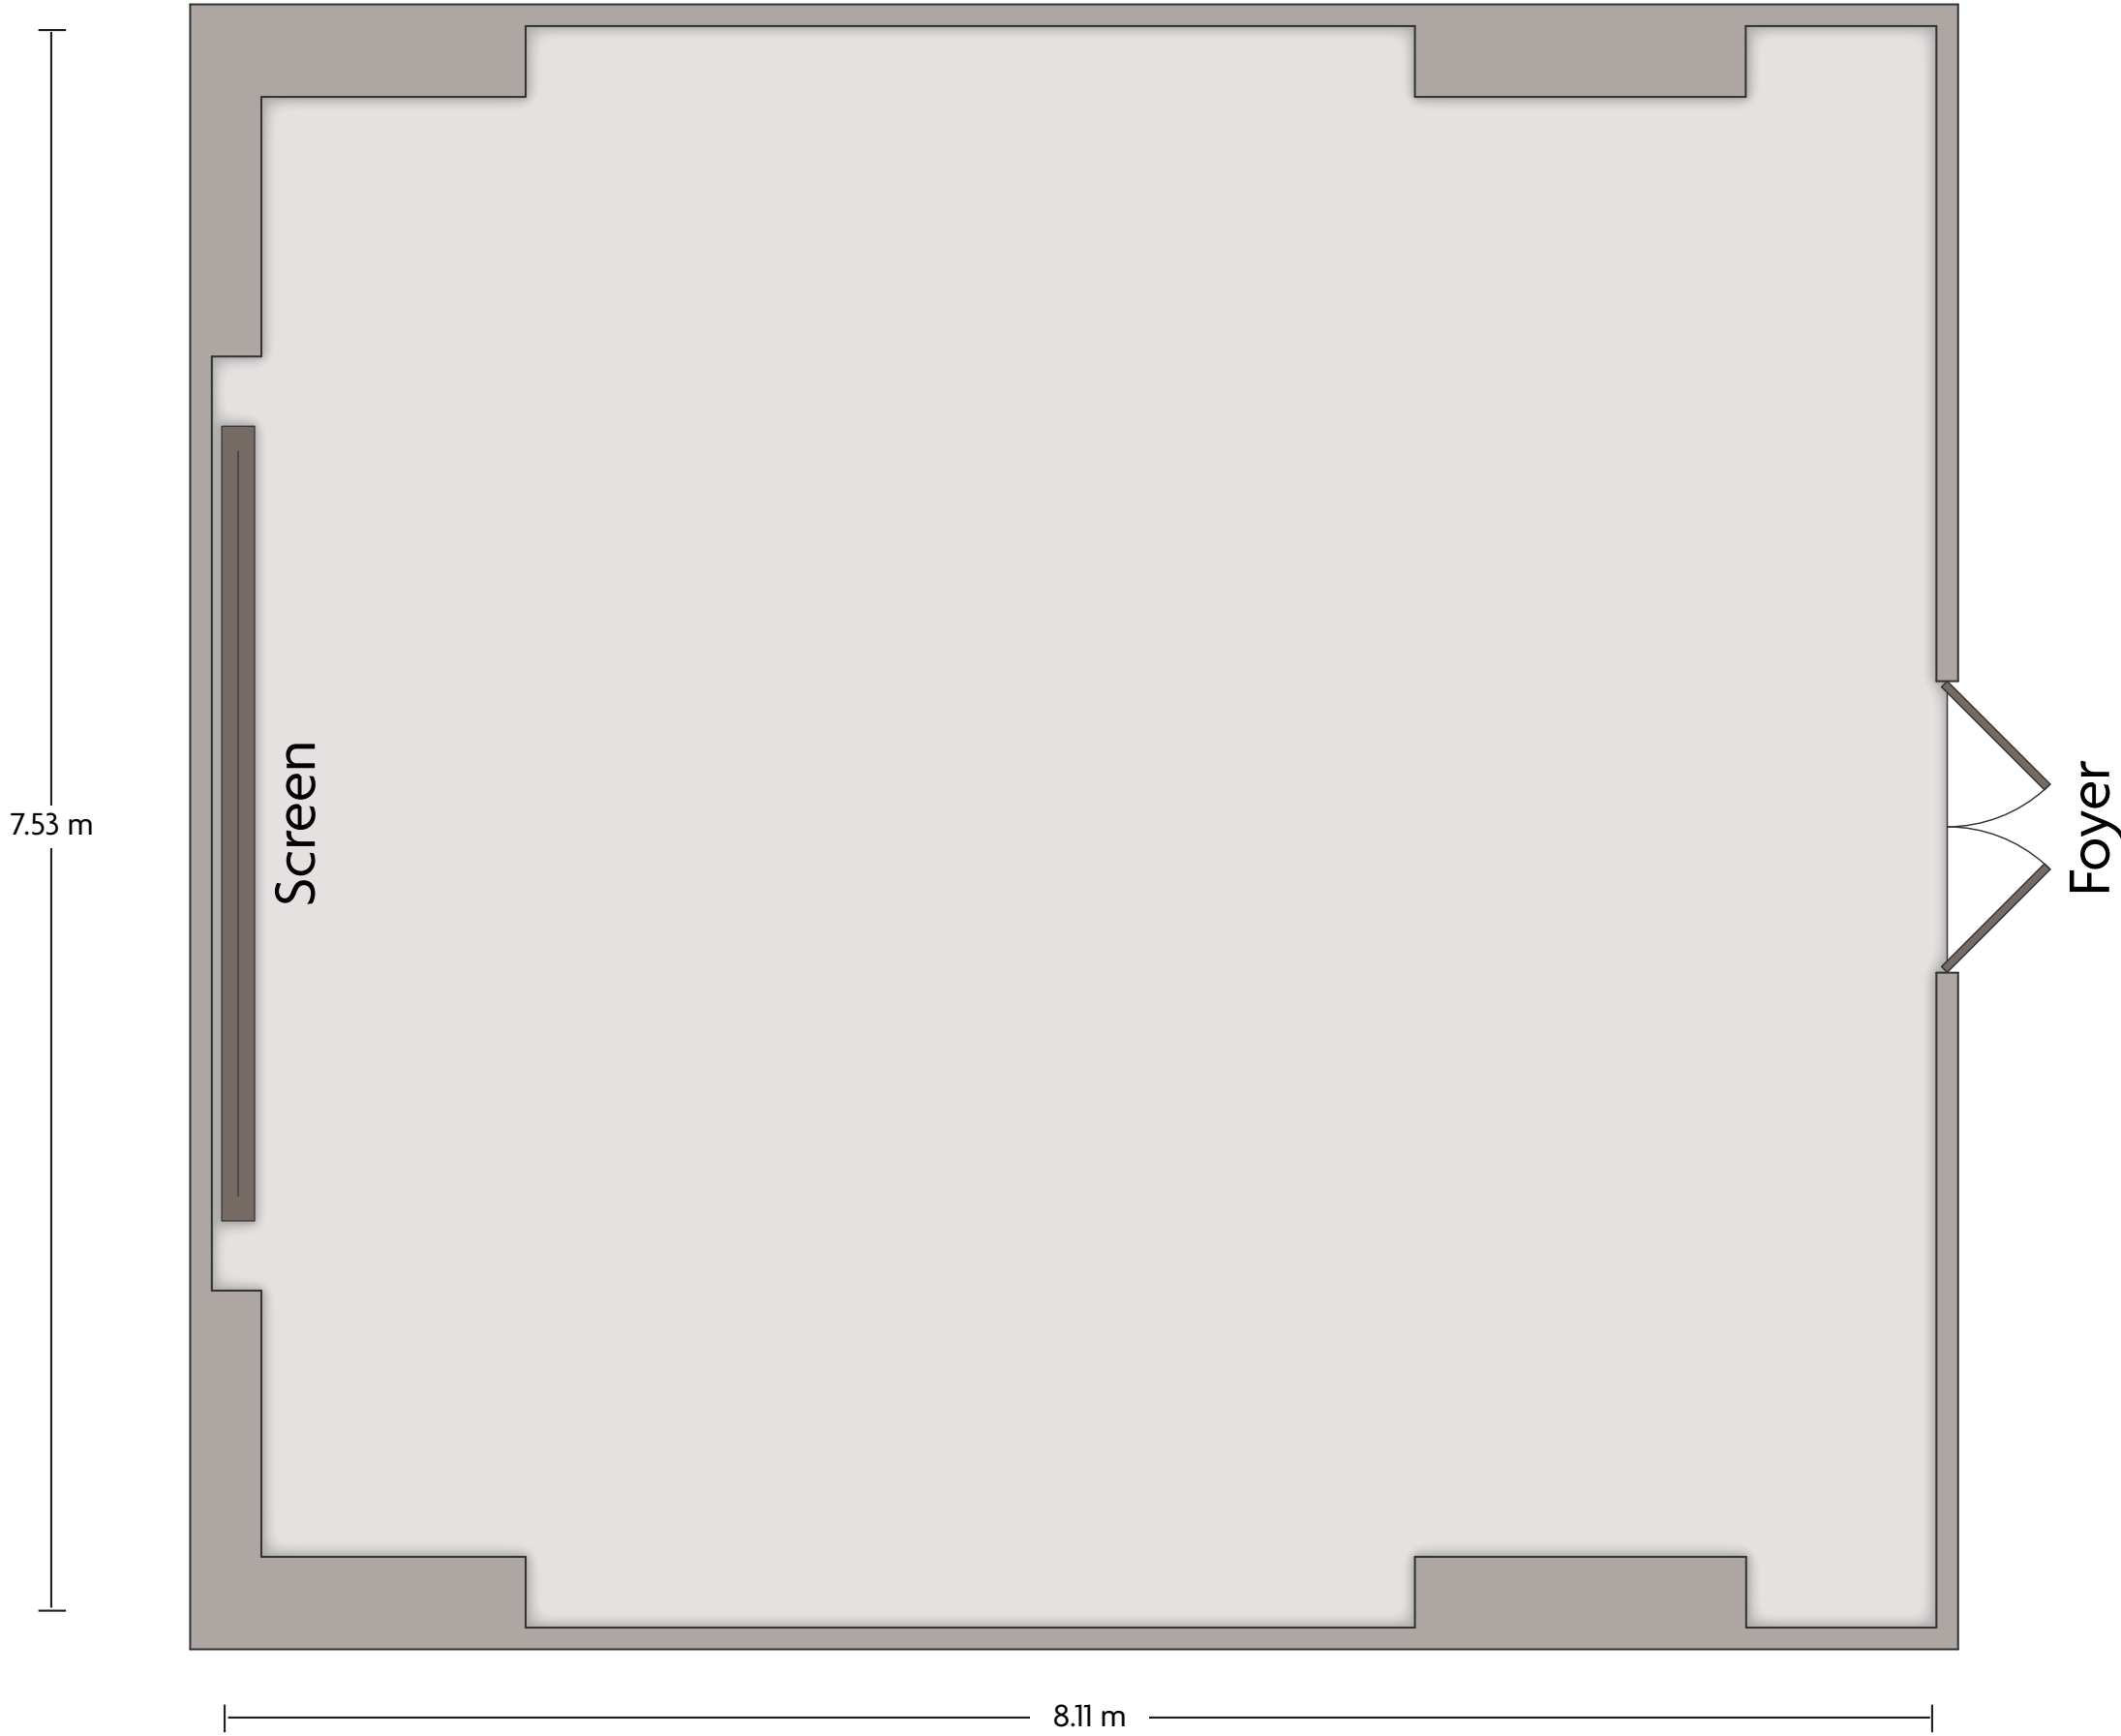

Crowne Plaza® Beijing Lido

Meeting Room 2

LENGTH: 8.11 m   WIDTH: 7.53 m   HEIGHT: 3.75 m   TOTAL SQUARE METERS: 58.50 m²   MAXIMUM CAPACITY: 36   POWER OUTLETS: 6

Building A No. 6 Jiangtai Road | Chaoyang District, Beijing - 100004, China (People's Republic) | 86.10.64373388

*Multiple layout options available for this space.