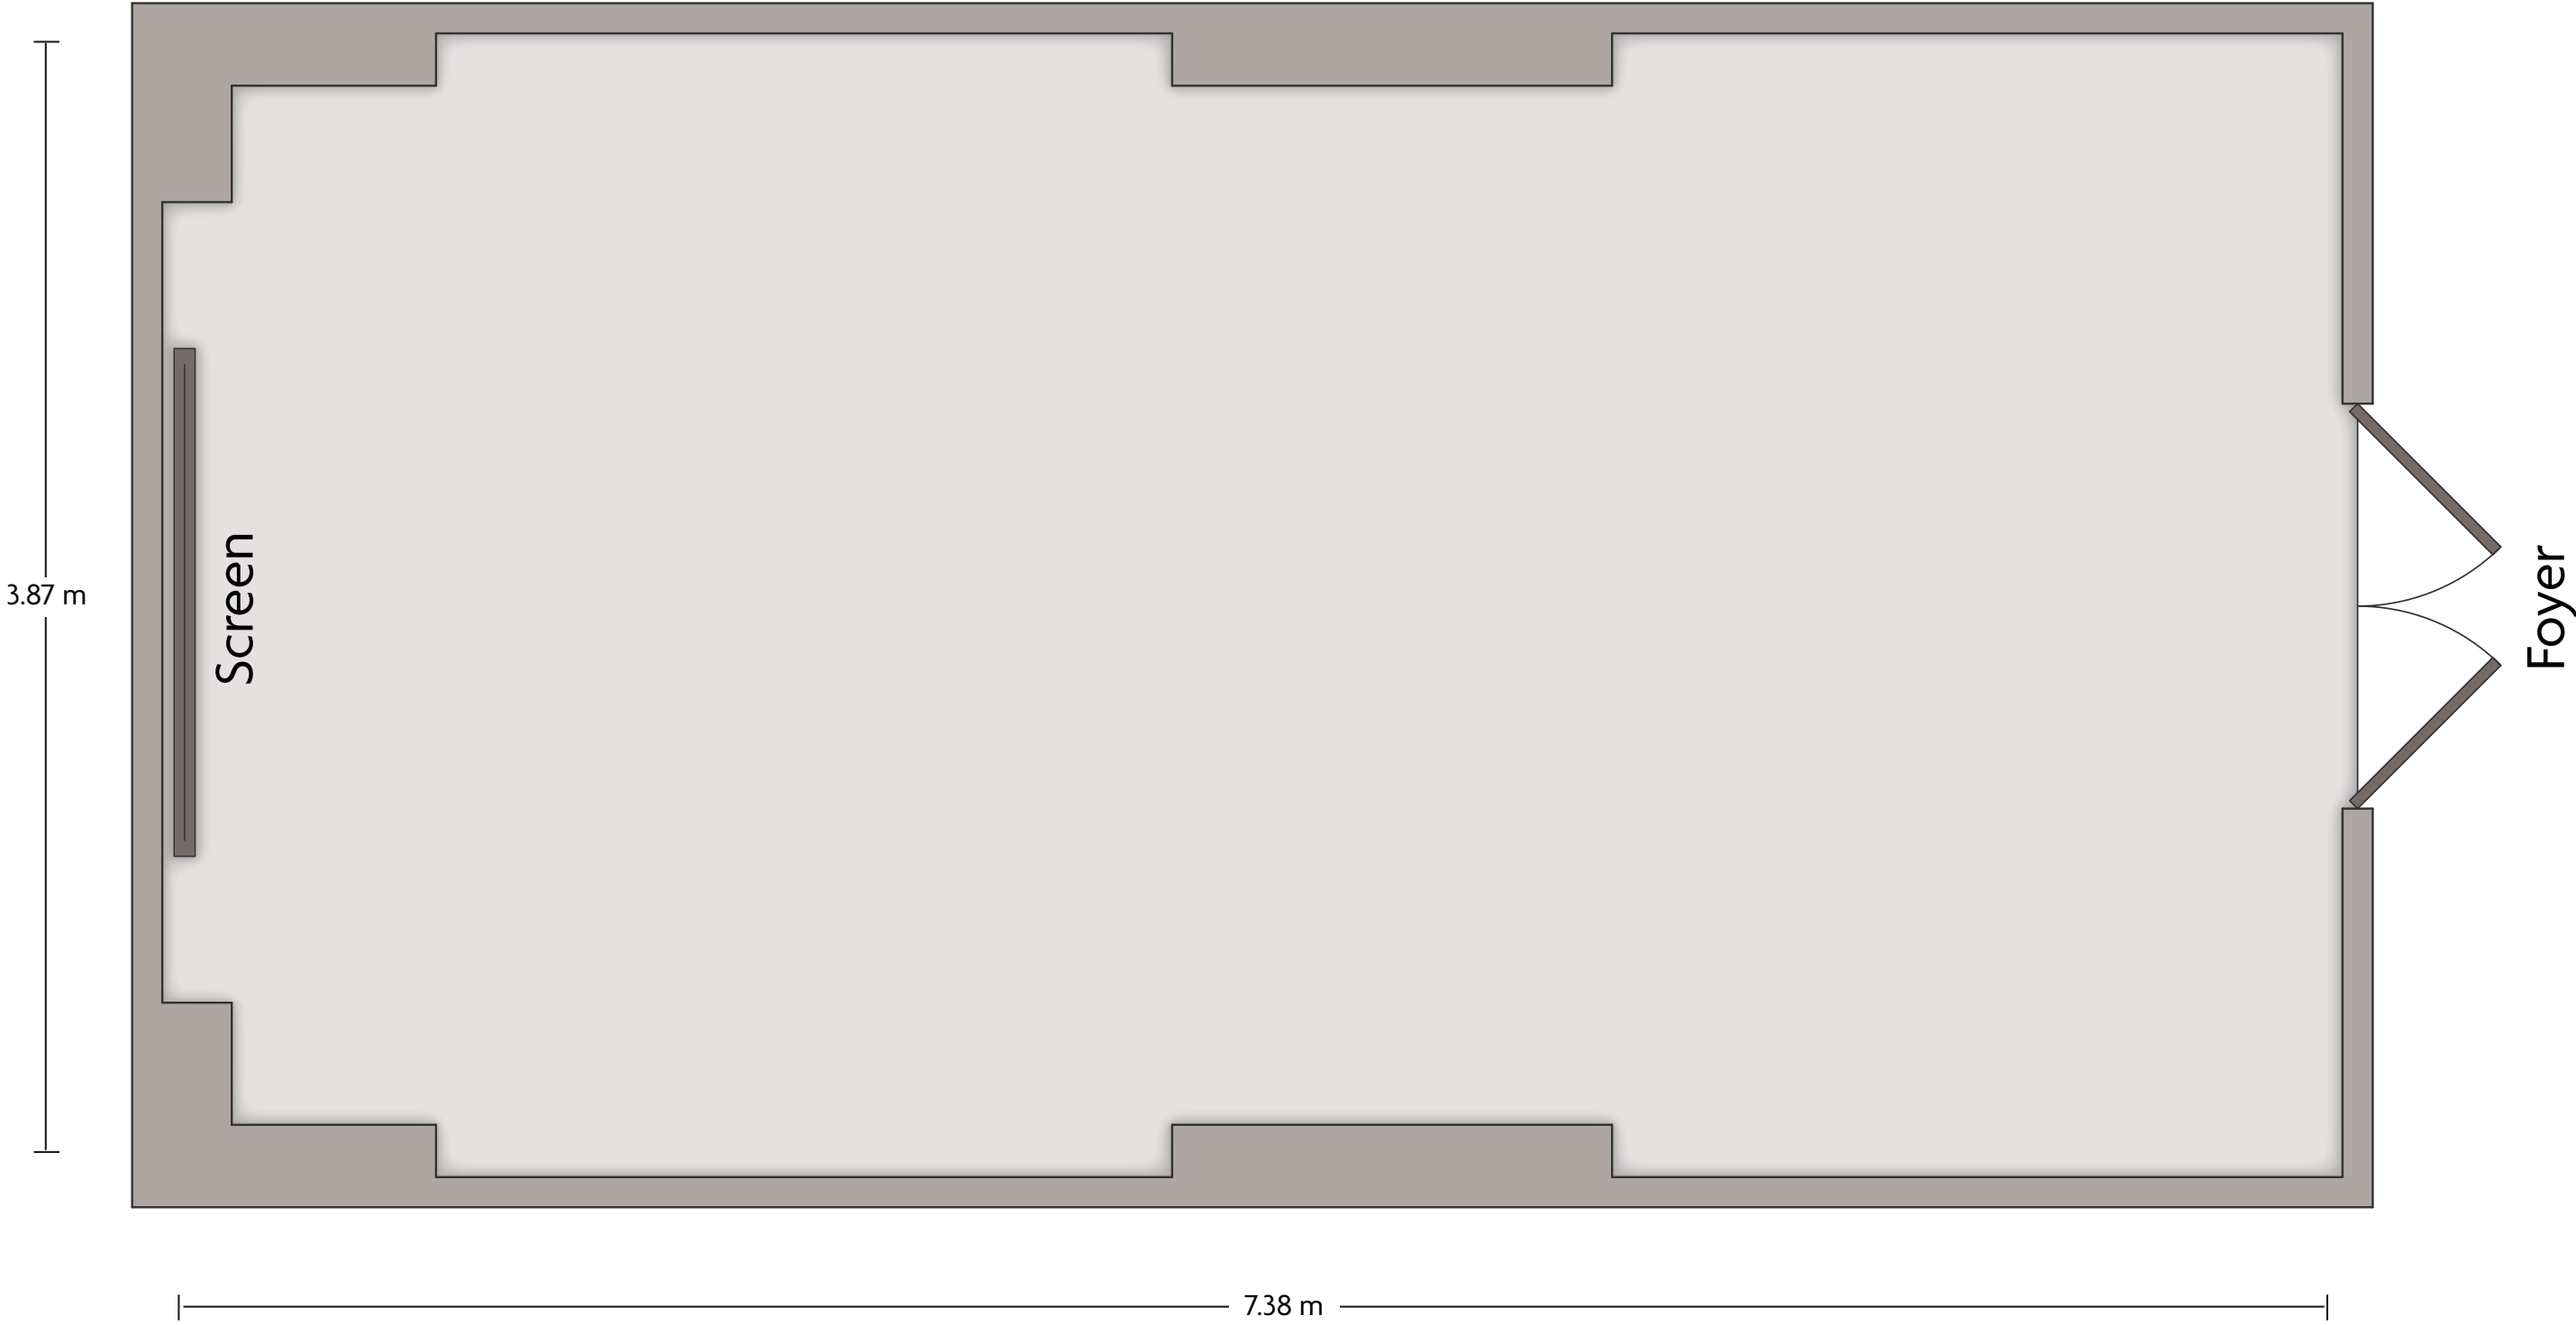

*Multiple layout options available for this space.

Crowne Plaza® Beijing Lido
Ballroom B

LENGTH: 23.47 m WIDTH: 16.56 m HEIGHT: 6.39 m TOTAL SQUARE METERS: 395.90 m² MAXIMUM CAPACITY: 300 POWER OUTLETS: 6

*Multiple layout options available for this space.

Crowne Plaza® Beijing Lido Meeting Room 1

LENGTH: 10.77 m WIDTH: 6.37 HEIGHT: 3.73 m TOTAL SQUARE METERS: 57.03 m² MAXIMUM CAPACITY: 40 POWER OUTLETS: 6

*Multiple layout options available for this space.

Crowne Plaza® Beijing Lido
Meeting Room 3

LENGTH: 7.38 m WIDTH: 3.87 m HEIGHT: 3.70 m TOTAL SQUARE METERS: 27.50 m² MAXIMUM CAPACITY: 18 POWER OUTLETS: 5

*Multiple layout options available for this space.

Crowne Plaza® Beijing Lido

Meeting Room 6

LENGTH: 13.38 m WIDTH: 7.84 m HEIGHT: 3.49 m TOTAL SQUARE METERS: 104.71 m² MAXIMUM CAPACITY: 66 POWER OUTLETS: 5