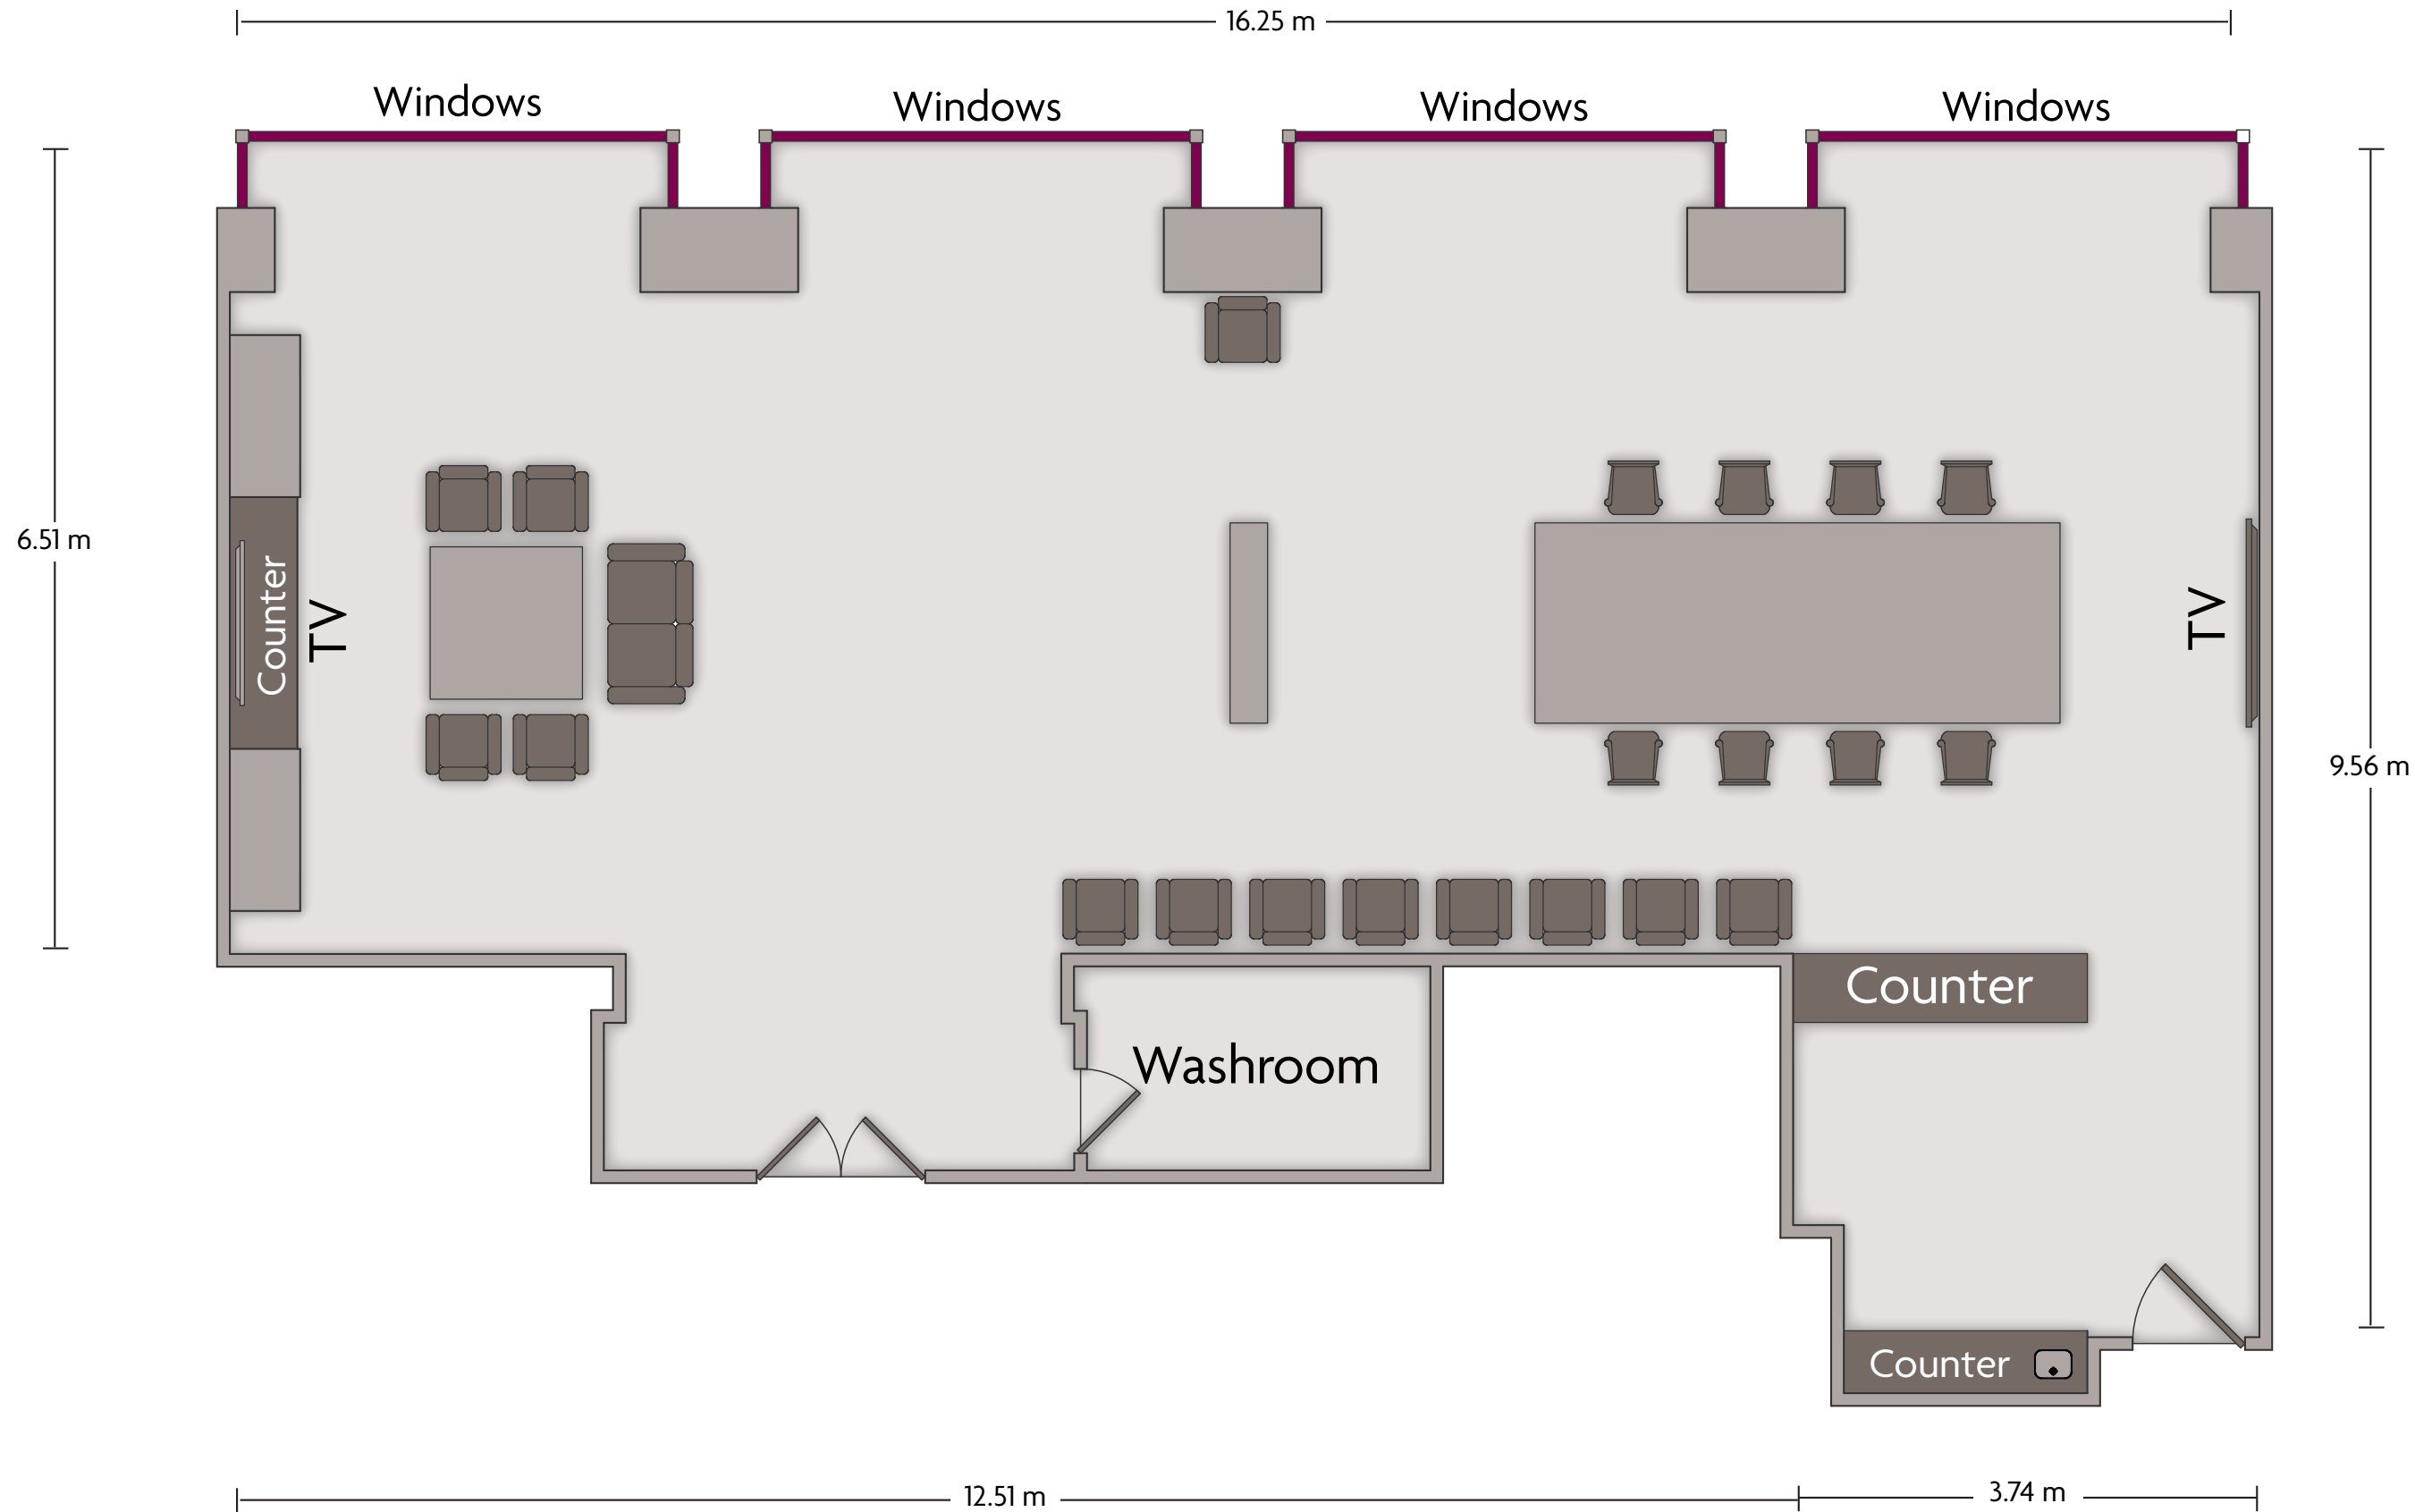

Crowne Plaza® Beijing Lido

22nd Floor Meeting Room

LENGTH: 16.25 m WIDTH: 9.56 m HEIGHT: 3.02 m TOTAL SQUARE METERS: 114.43 m² MAXIMUM CAPACITY: 25 POWER OUTLETS: 5

Building A No. 6 Jiangtai Road | Chaoyang District, Beijing - 100004, China (People's Republic) | 86.10.64373388

Crowne Plaza® Beijing Lido

Ballroom A

LENGTH: 23.47 m WIDTH: 16.30 m HEIGHT: 6.39 m TOTAL SQUARE METERS: 376.19 m² MAXIMUM CAPACITY: 300 POWER OUTLETS: 10

Building A No. 6 Jiangtai Road | Chaoyang District, Beijing - 100004, China (People's Republic) | 86.10.64373388

*Multiple layout options available for this space.

Crowne Plaza® Beijing Lido
Ballroom B

LENGTH: 23.47 m WIDTH: 16.56 m HEIGHT: 6.39 m TOTAL SQUARE METERS: 395.90 m² MAXIMUM CAPACITY: 300 POWER OUTLETS: 6

*Multiple layout options available for this space.

Crowne Plaza® Beijing Lido Meeting Room 1

LENGTH: 10.77 m WIDTH: 6.37 HEIGHT: 3.73 m TOTAL SQUARE METERS: 57.03 m² MAXIMUM CAPACITY: 40 POWER OUTLETS: 6