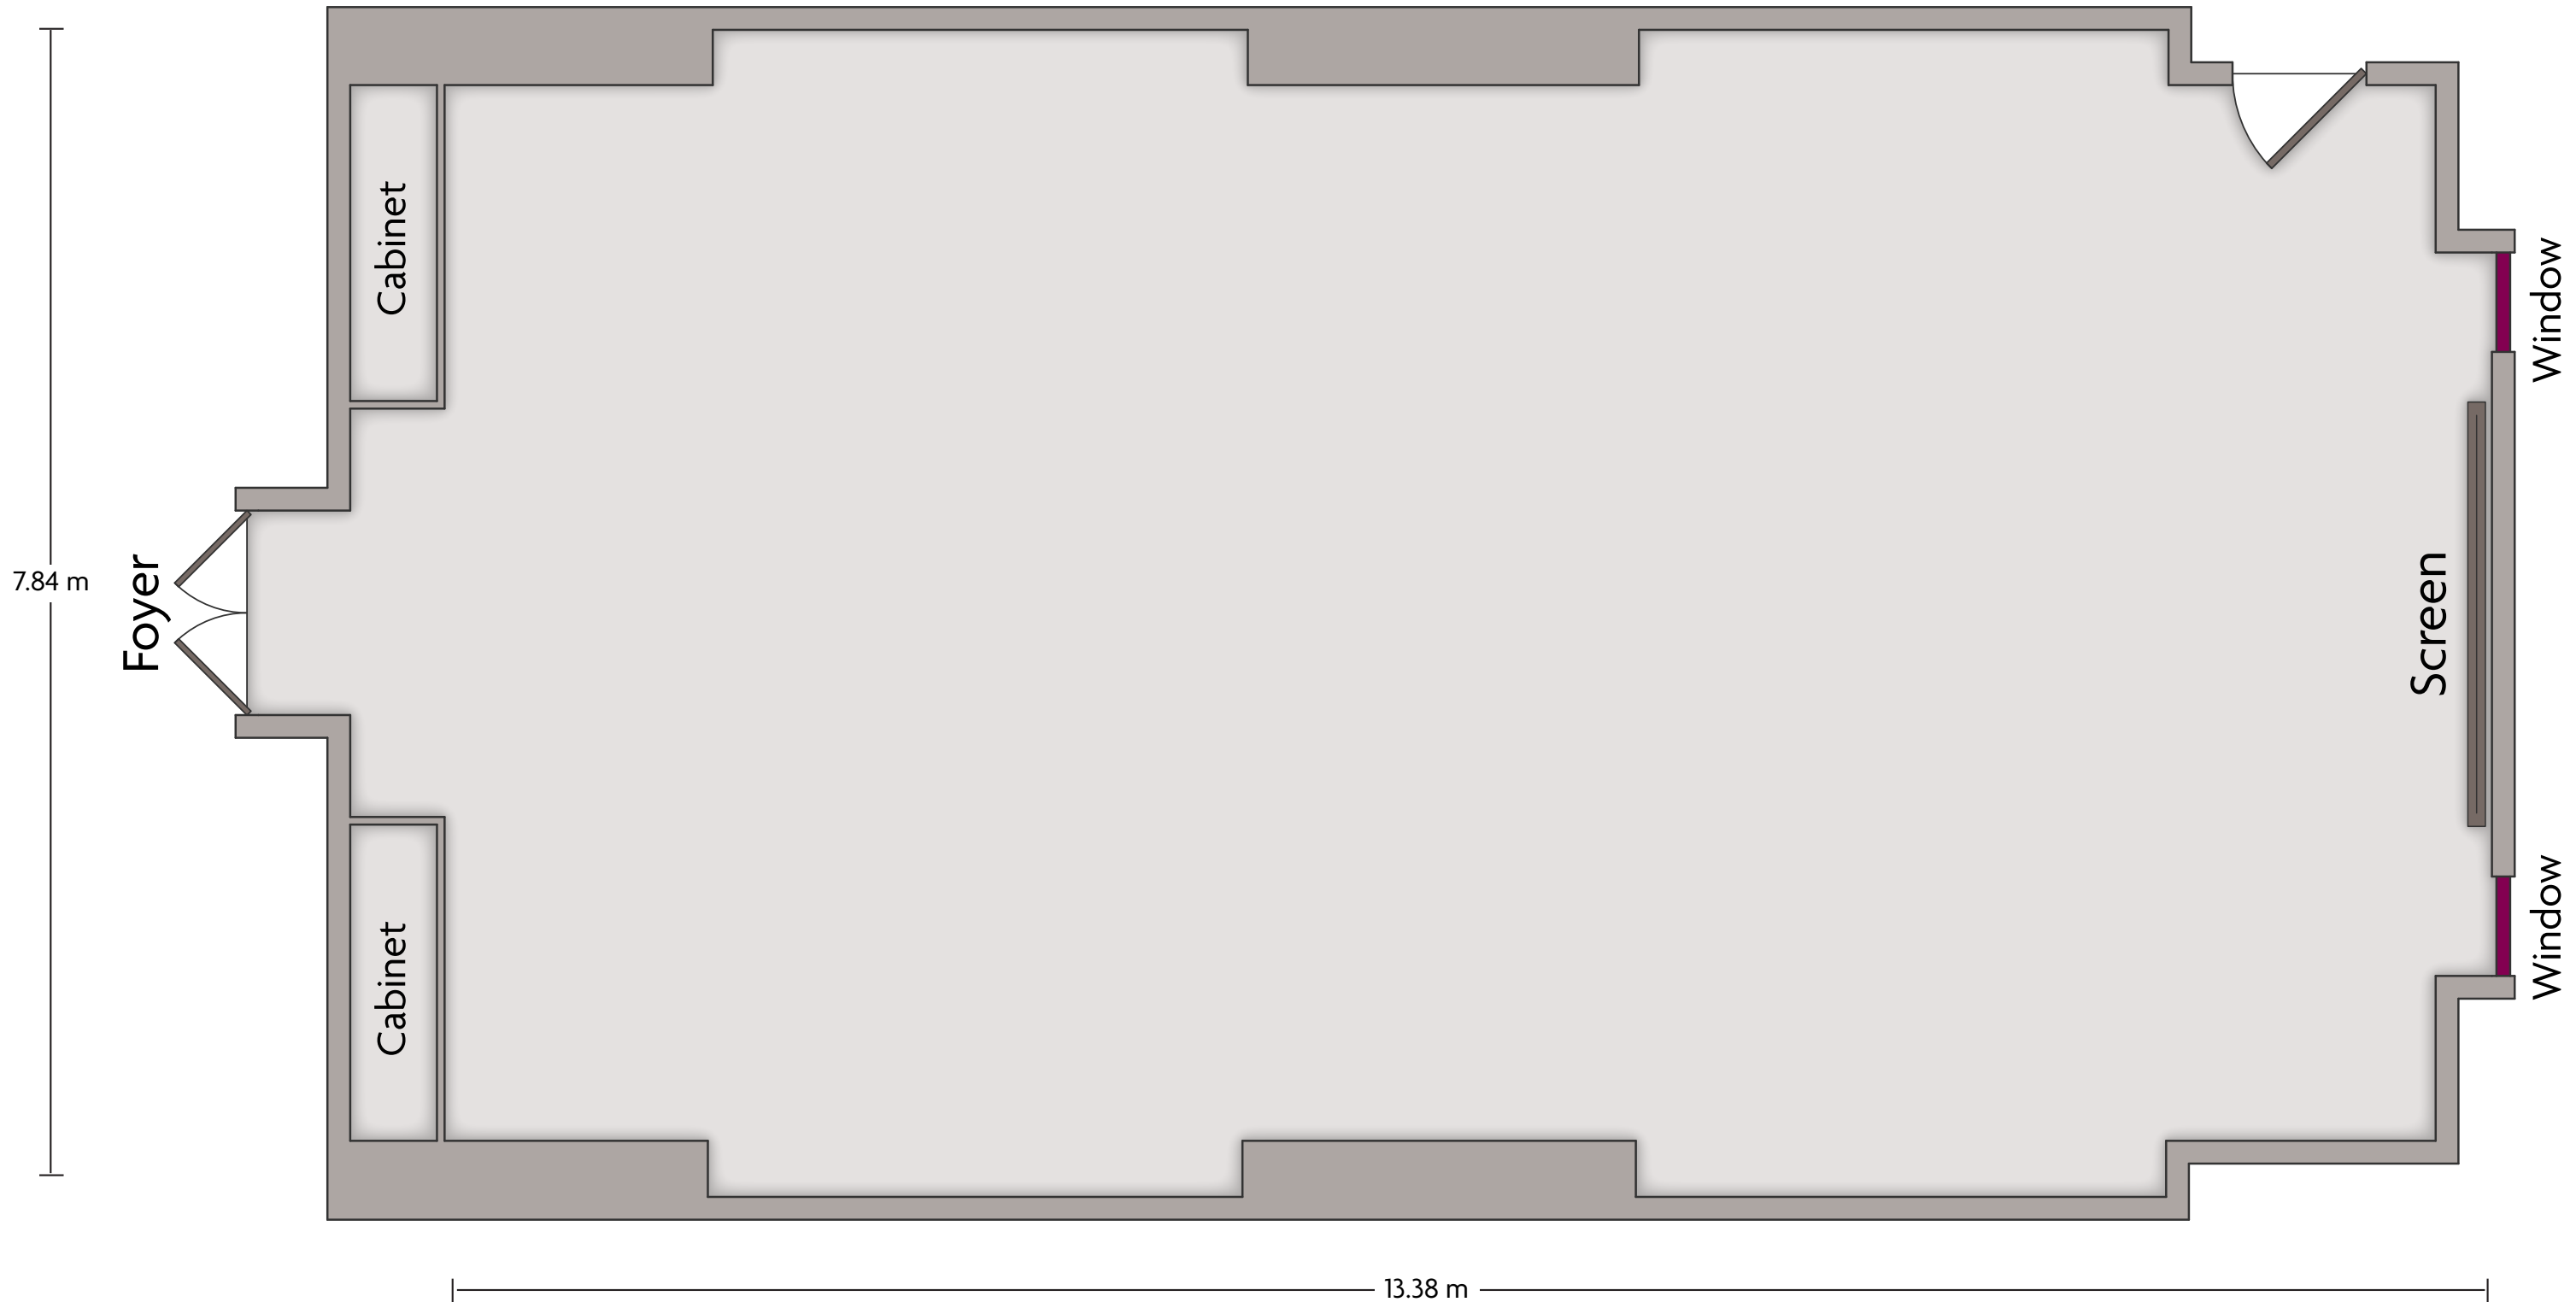

*Multiple layout options available for this space.

Crowne Plaza® Beijing Lido Meeting Room 1

LENGTH: 10.77 m WIDTH: 6.37 HEIGHT: 3.73 m TOTAL SQUARE METERS: 57.03 m² MAXIMUM CAPACITY: 40 POWER OUTLETS: 6

*Multiple layout options available for this space.

Crowne Plaza® Beijing Lido
Meeting Room 3

LENGTH: 7.38 m WIDTH: 3.87 m HEIGHT: 3.70 m TOTAL SQUARE METERS: 27.50 m² MAXIMUM CAPACITY: 18 POWER OUTLETS: 5

*Multiple layout options available for this space.

Crowne Plaza® Beijing Lido

Meeting Room 6

LENGTH: 13.38 m WIDTH: 7.84 m HEIGHT: 3.49 m TOTAL SQUARE METERS: 104.71 m² MAXIMUM CAPACITY: 66 POWER OUTLETS: 5

Building A No. 6 Jiangtai Road | Chaoyang District, Beijing - 100004, China (People's Republic) | 86.10.64373388

*Multiple layout options available for this space.

Crowne Plaza® Beijing Lido
VIP Room

LENGTH: 7.65 m WIDTH: 7.76 m HEIGHT: 3.32 m TOTAL SQUARE METERS: 57.42 m² MAXIMUM CAPACITY: 36 POWER OUTLETS: 5