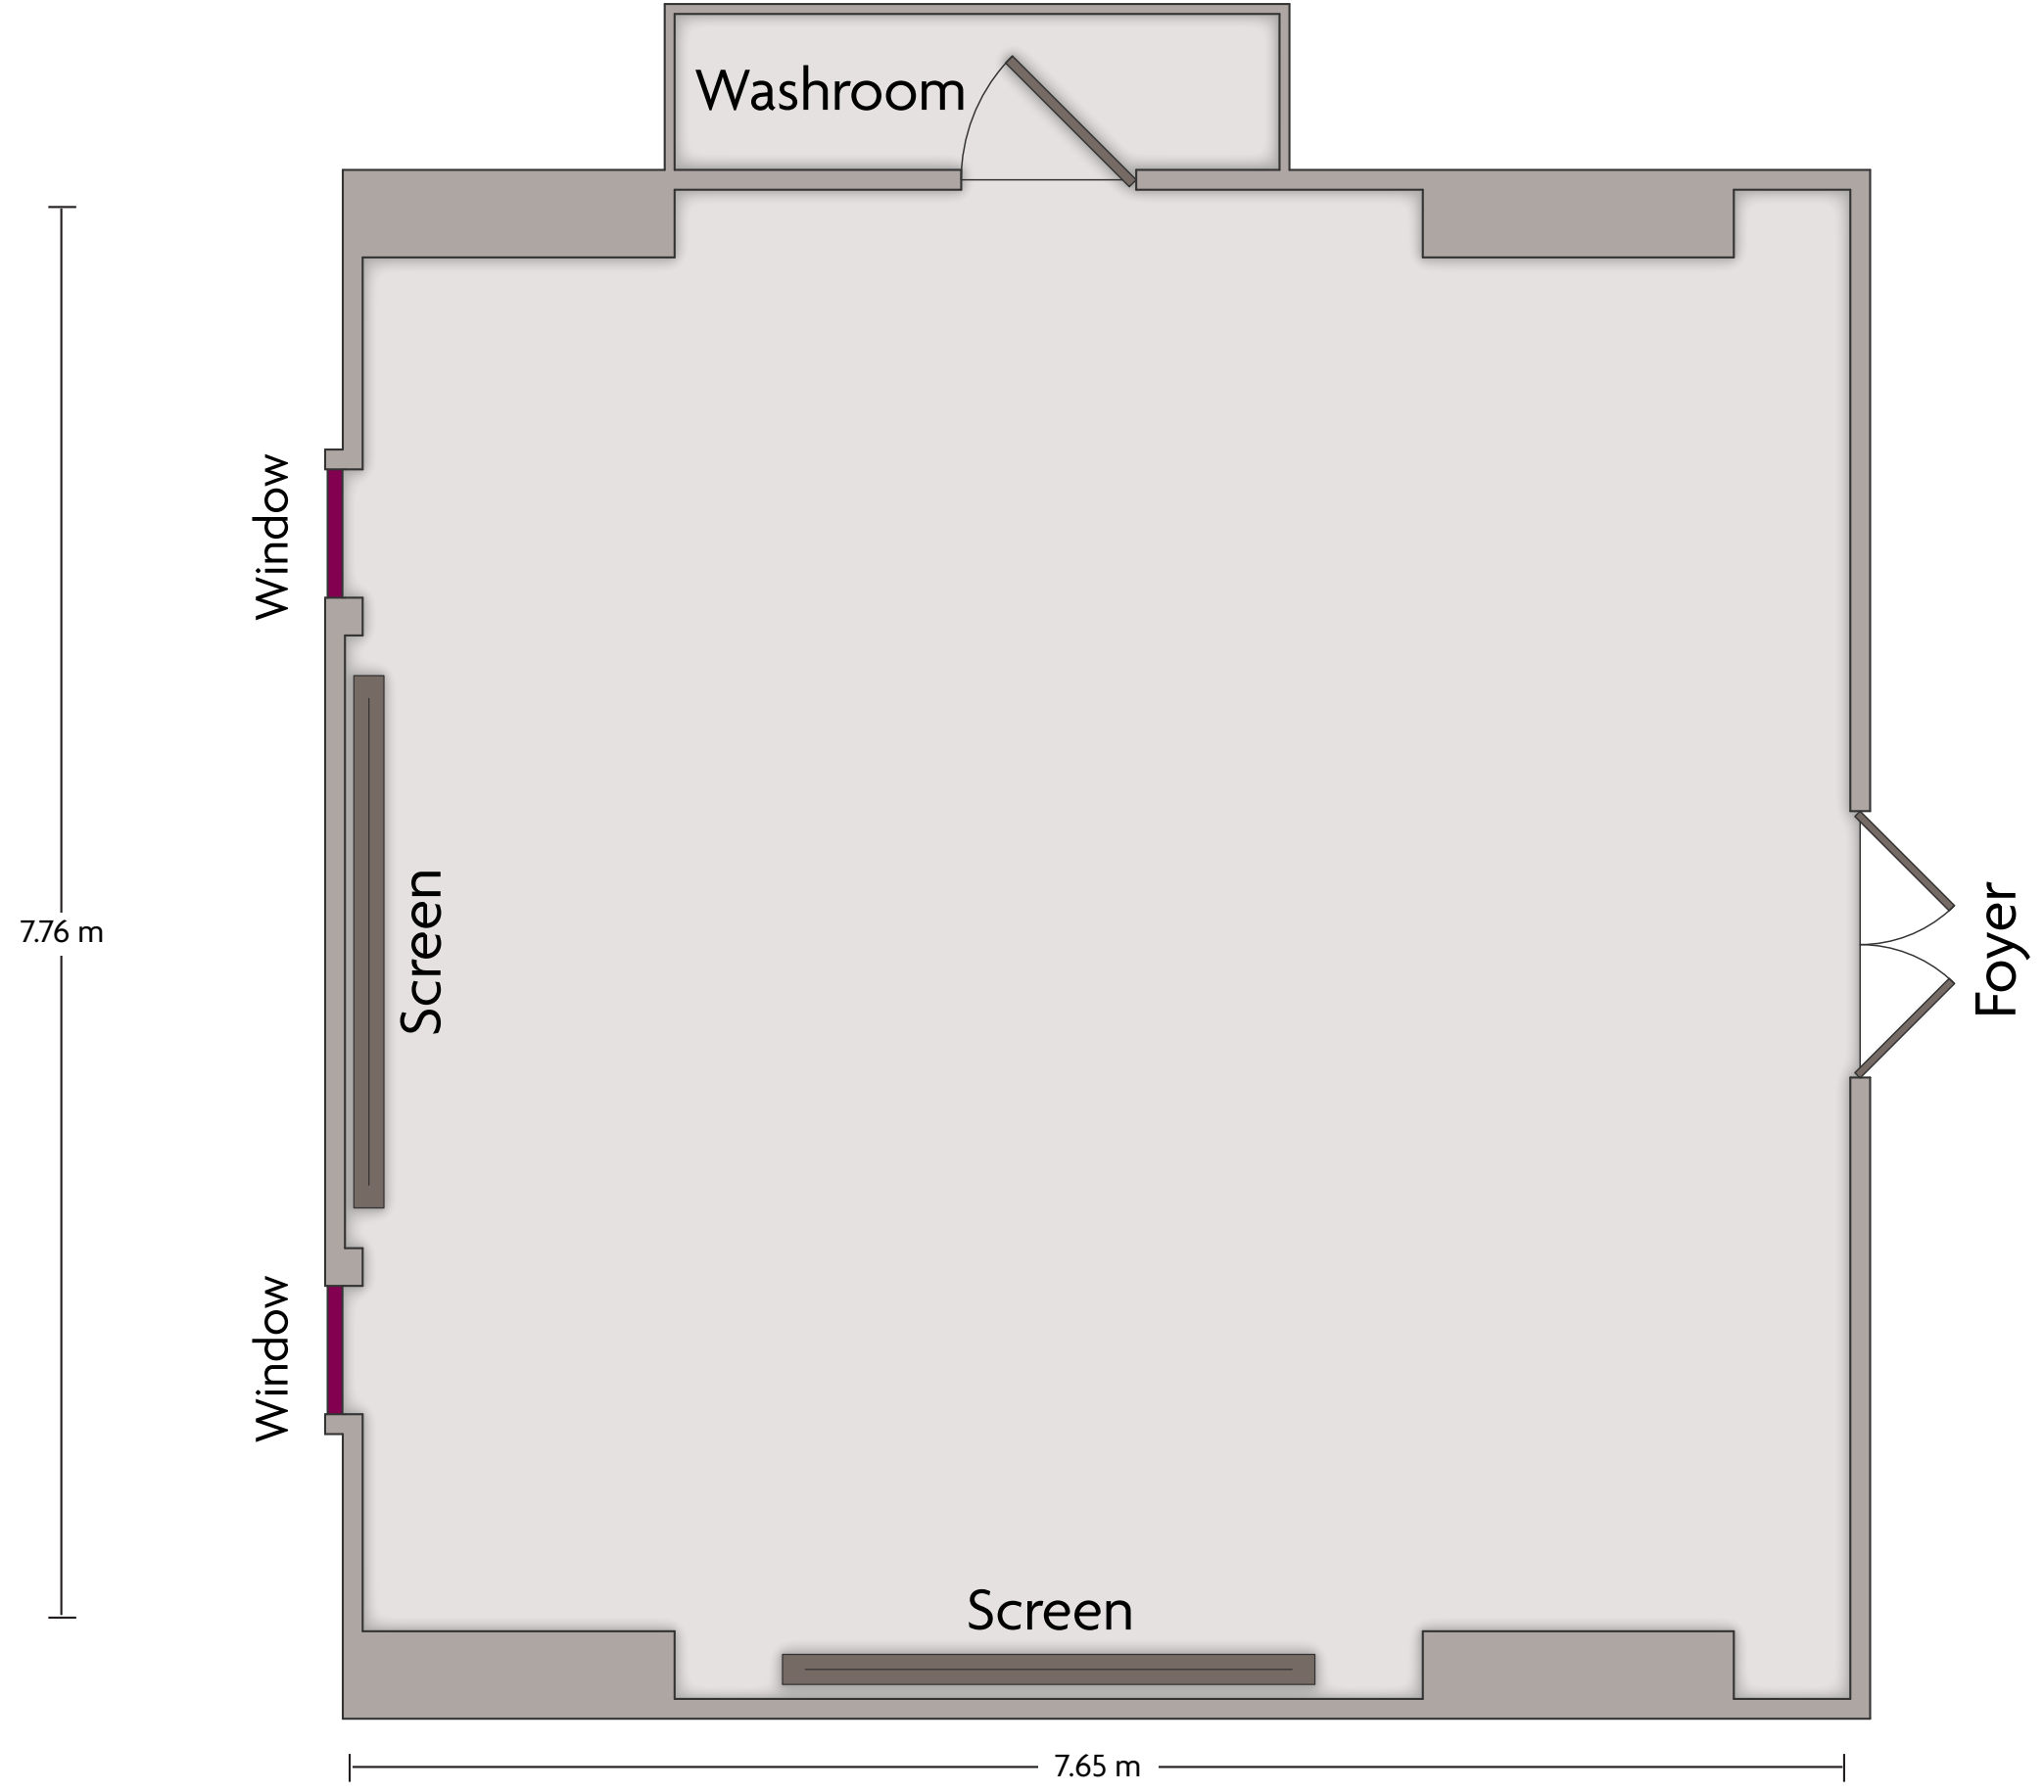

*Multiple layout options available for this space.

Crowne Plaza® Beijing Lido Meeting Room 1

LENGTH: 10.77 m WIDTH: 6.37 HEIGHT: 3.73 m TOTAL SQUARE METERS: 57.03 m² MAXIMUM CAPACITY: 40 POWER OUTLETS: 6

*Multiple layout options available for this space.

Crowne Plaza® Beijing Lido
Meeting Room 3

LENGTH: 7.38 m WIDTH: 3.87 m HEIGHT: 3.70 m TOTAL SQUARE METERS: 27.50 m² MAXIMUM CAPACITY: 18 POWER OUTLETS: 5

*Multiple layout options available for this space.

Crowne Plaza® Beijing Lido

Meeting Room 6

LENGTH: 13.38 m WIDTH: 7.84 m HEIGHT: 3.49 m TOTAL SQUARE METERS: 104.71 m² MAXIMUM CAPACITY: 66 POWER OUTLETS: 5

Building A No. 6 Jiangtai Road | Chaoyang District, Beijing - 100004, China (People's Republic) | 86.10.64373388

*Multiple layout options available for this space.

Crowne Plaza® Beijing Lido
VIP Room

LENGTH: 7.65 m WIDTH: 7.76 m HEIGHT: 3.32 m TOTAL SQUARE METERS: 57.42 m² MAXIMUM CAPACITY: 36 POWER OUTLETS: 5