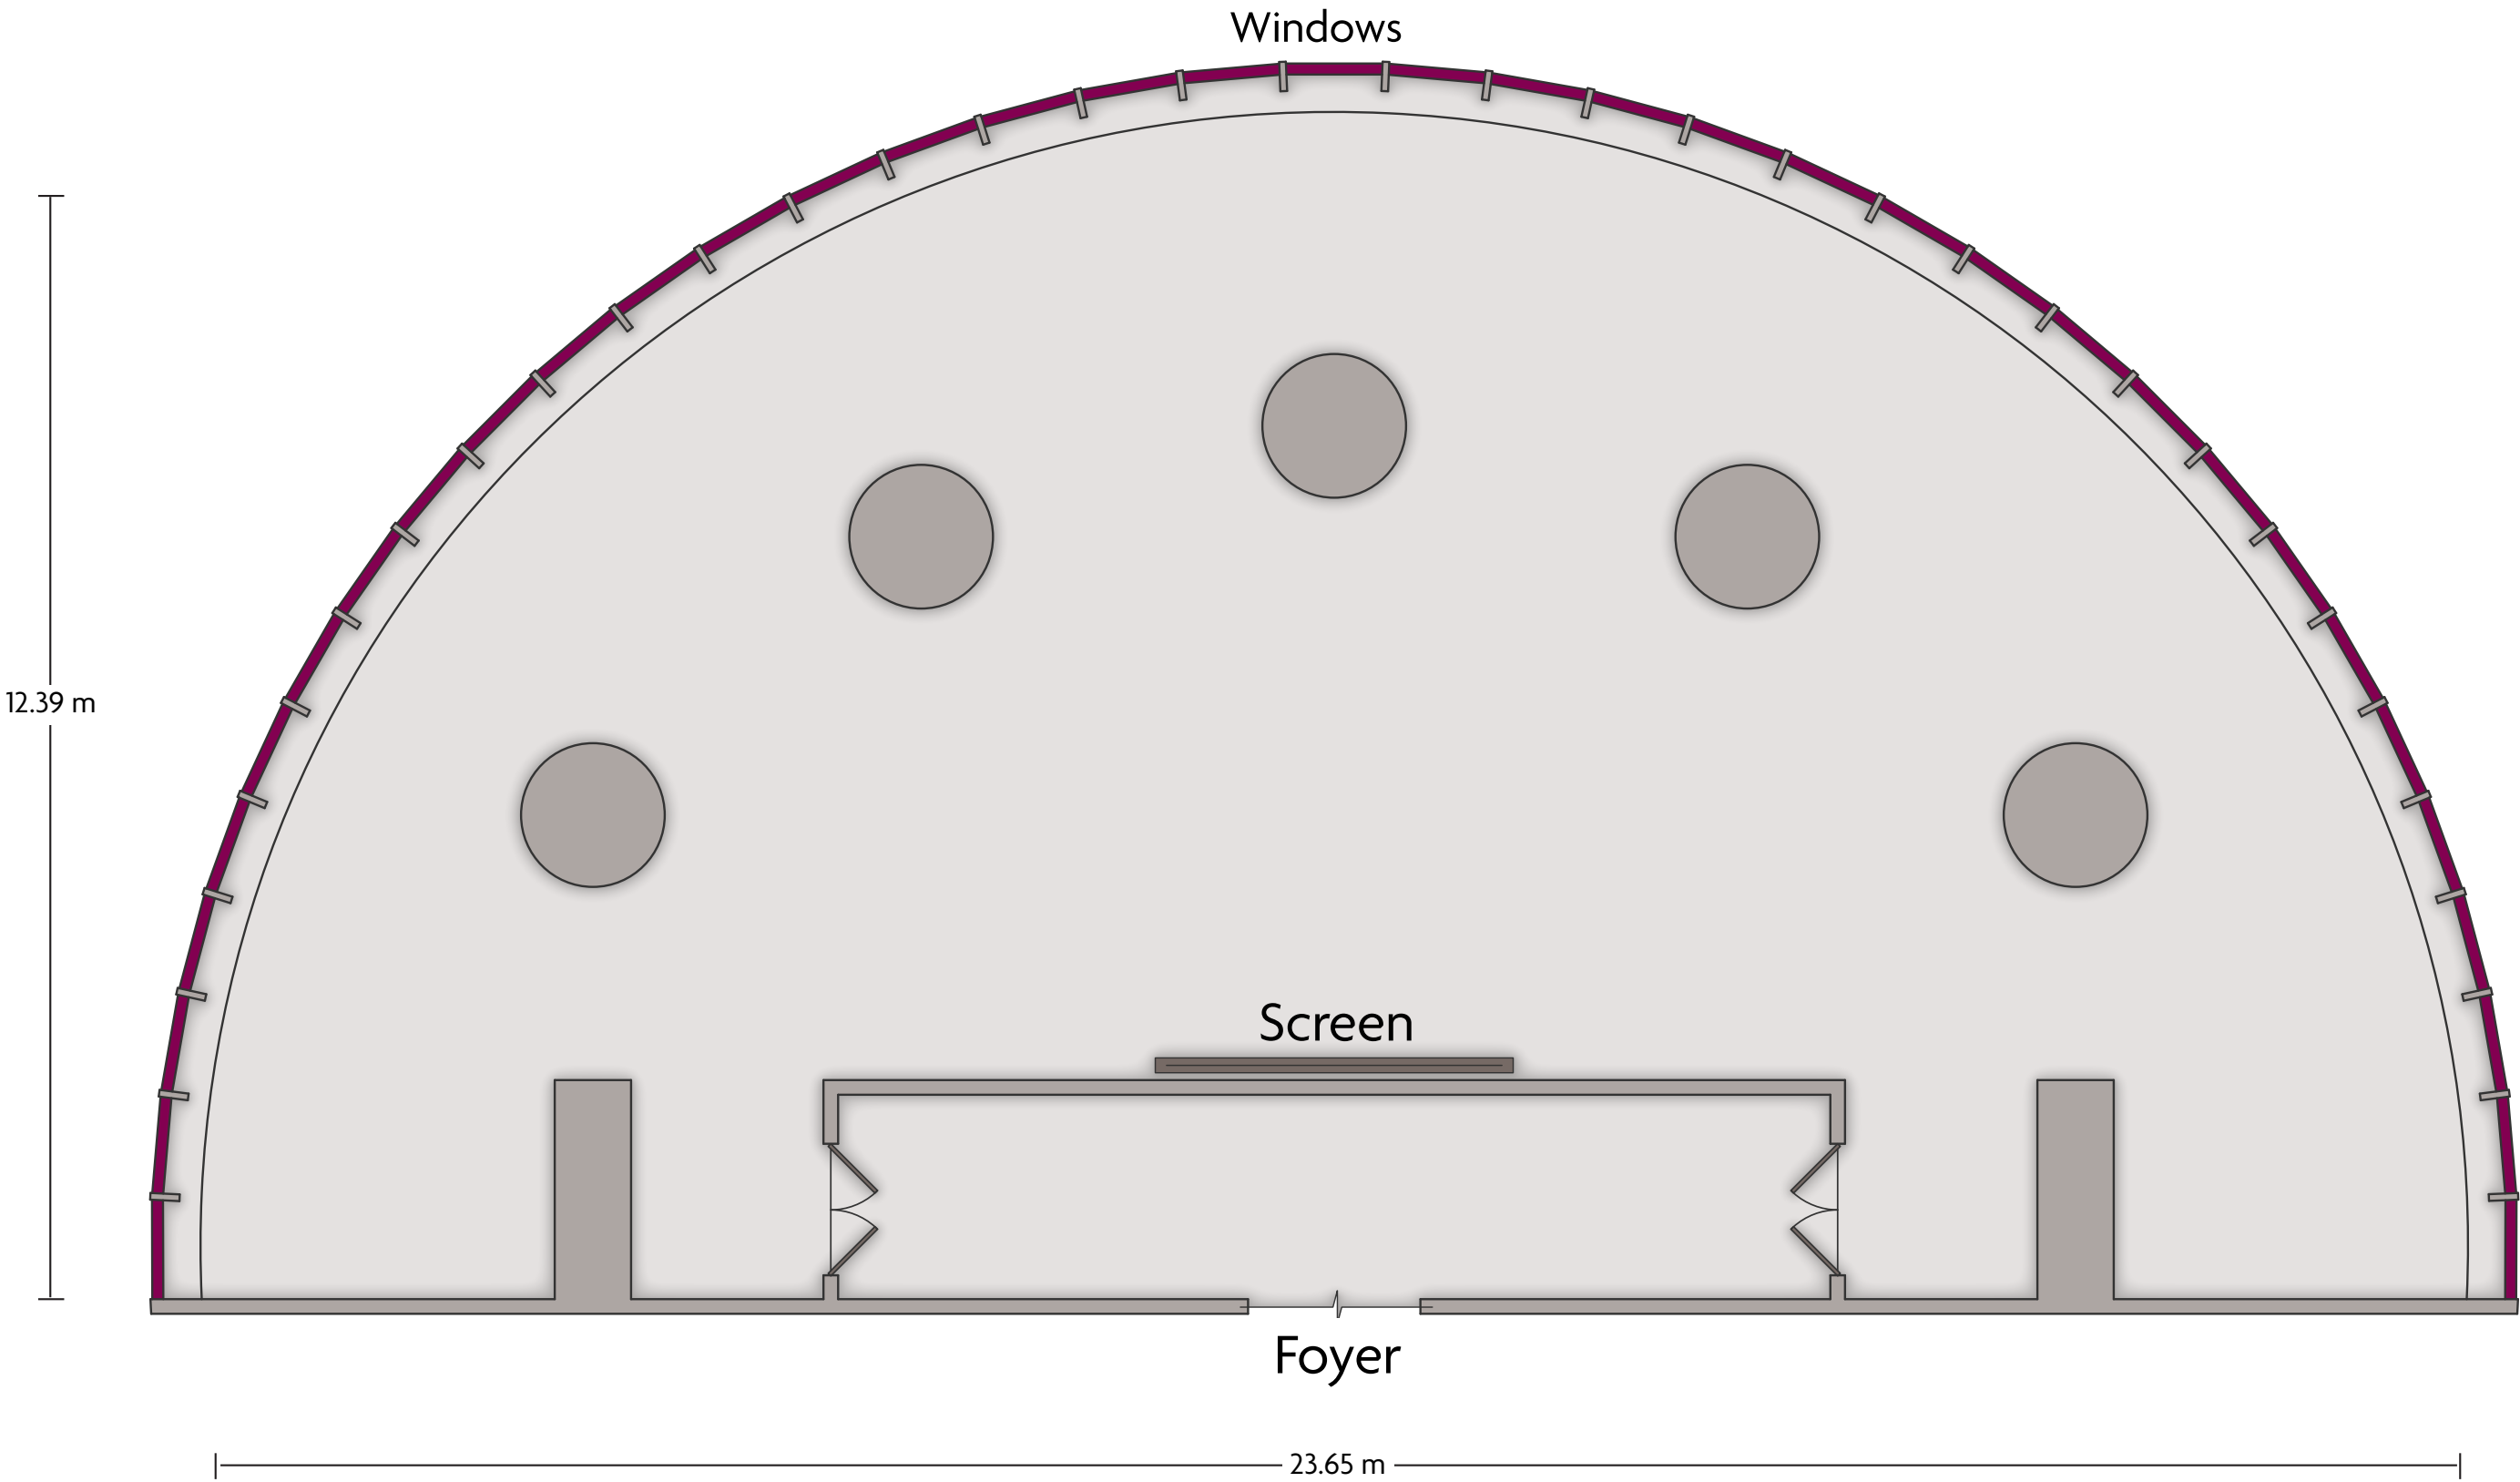

Crowne Plaza® Beijing Lido
Crystal House

LENGTH: 23.65 m   WIDTH: 12.39 m   HEIGHT: 3.51 m   TOTAL SQUARE METERS: 203.89 m²   MAXIMUM CAPACITY: 80   POWER OUTLETS: 14

Building A No. 6 Jiangtai Road | Chaoyang District, Beijing - 100004, China (People's Republic) | 86.10.64373388

*Multiple layout options available for this space.