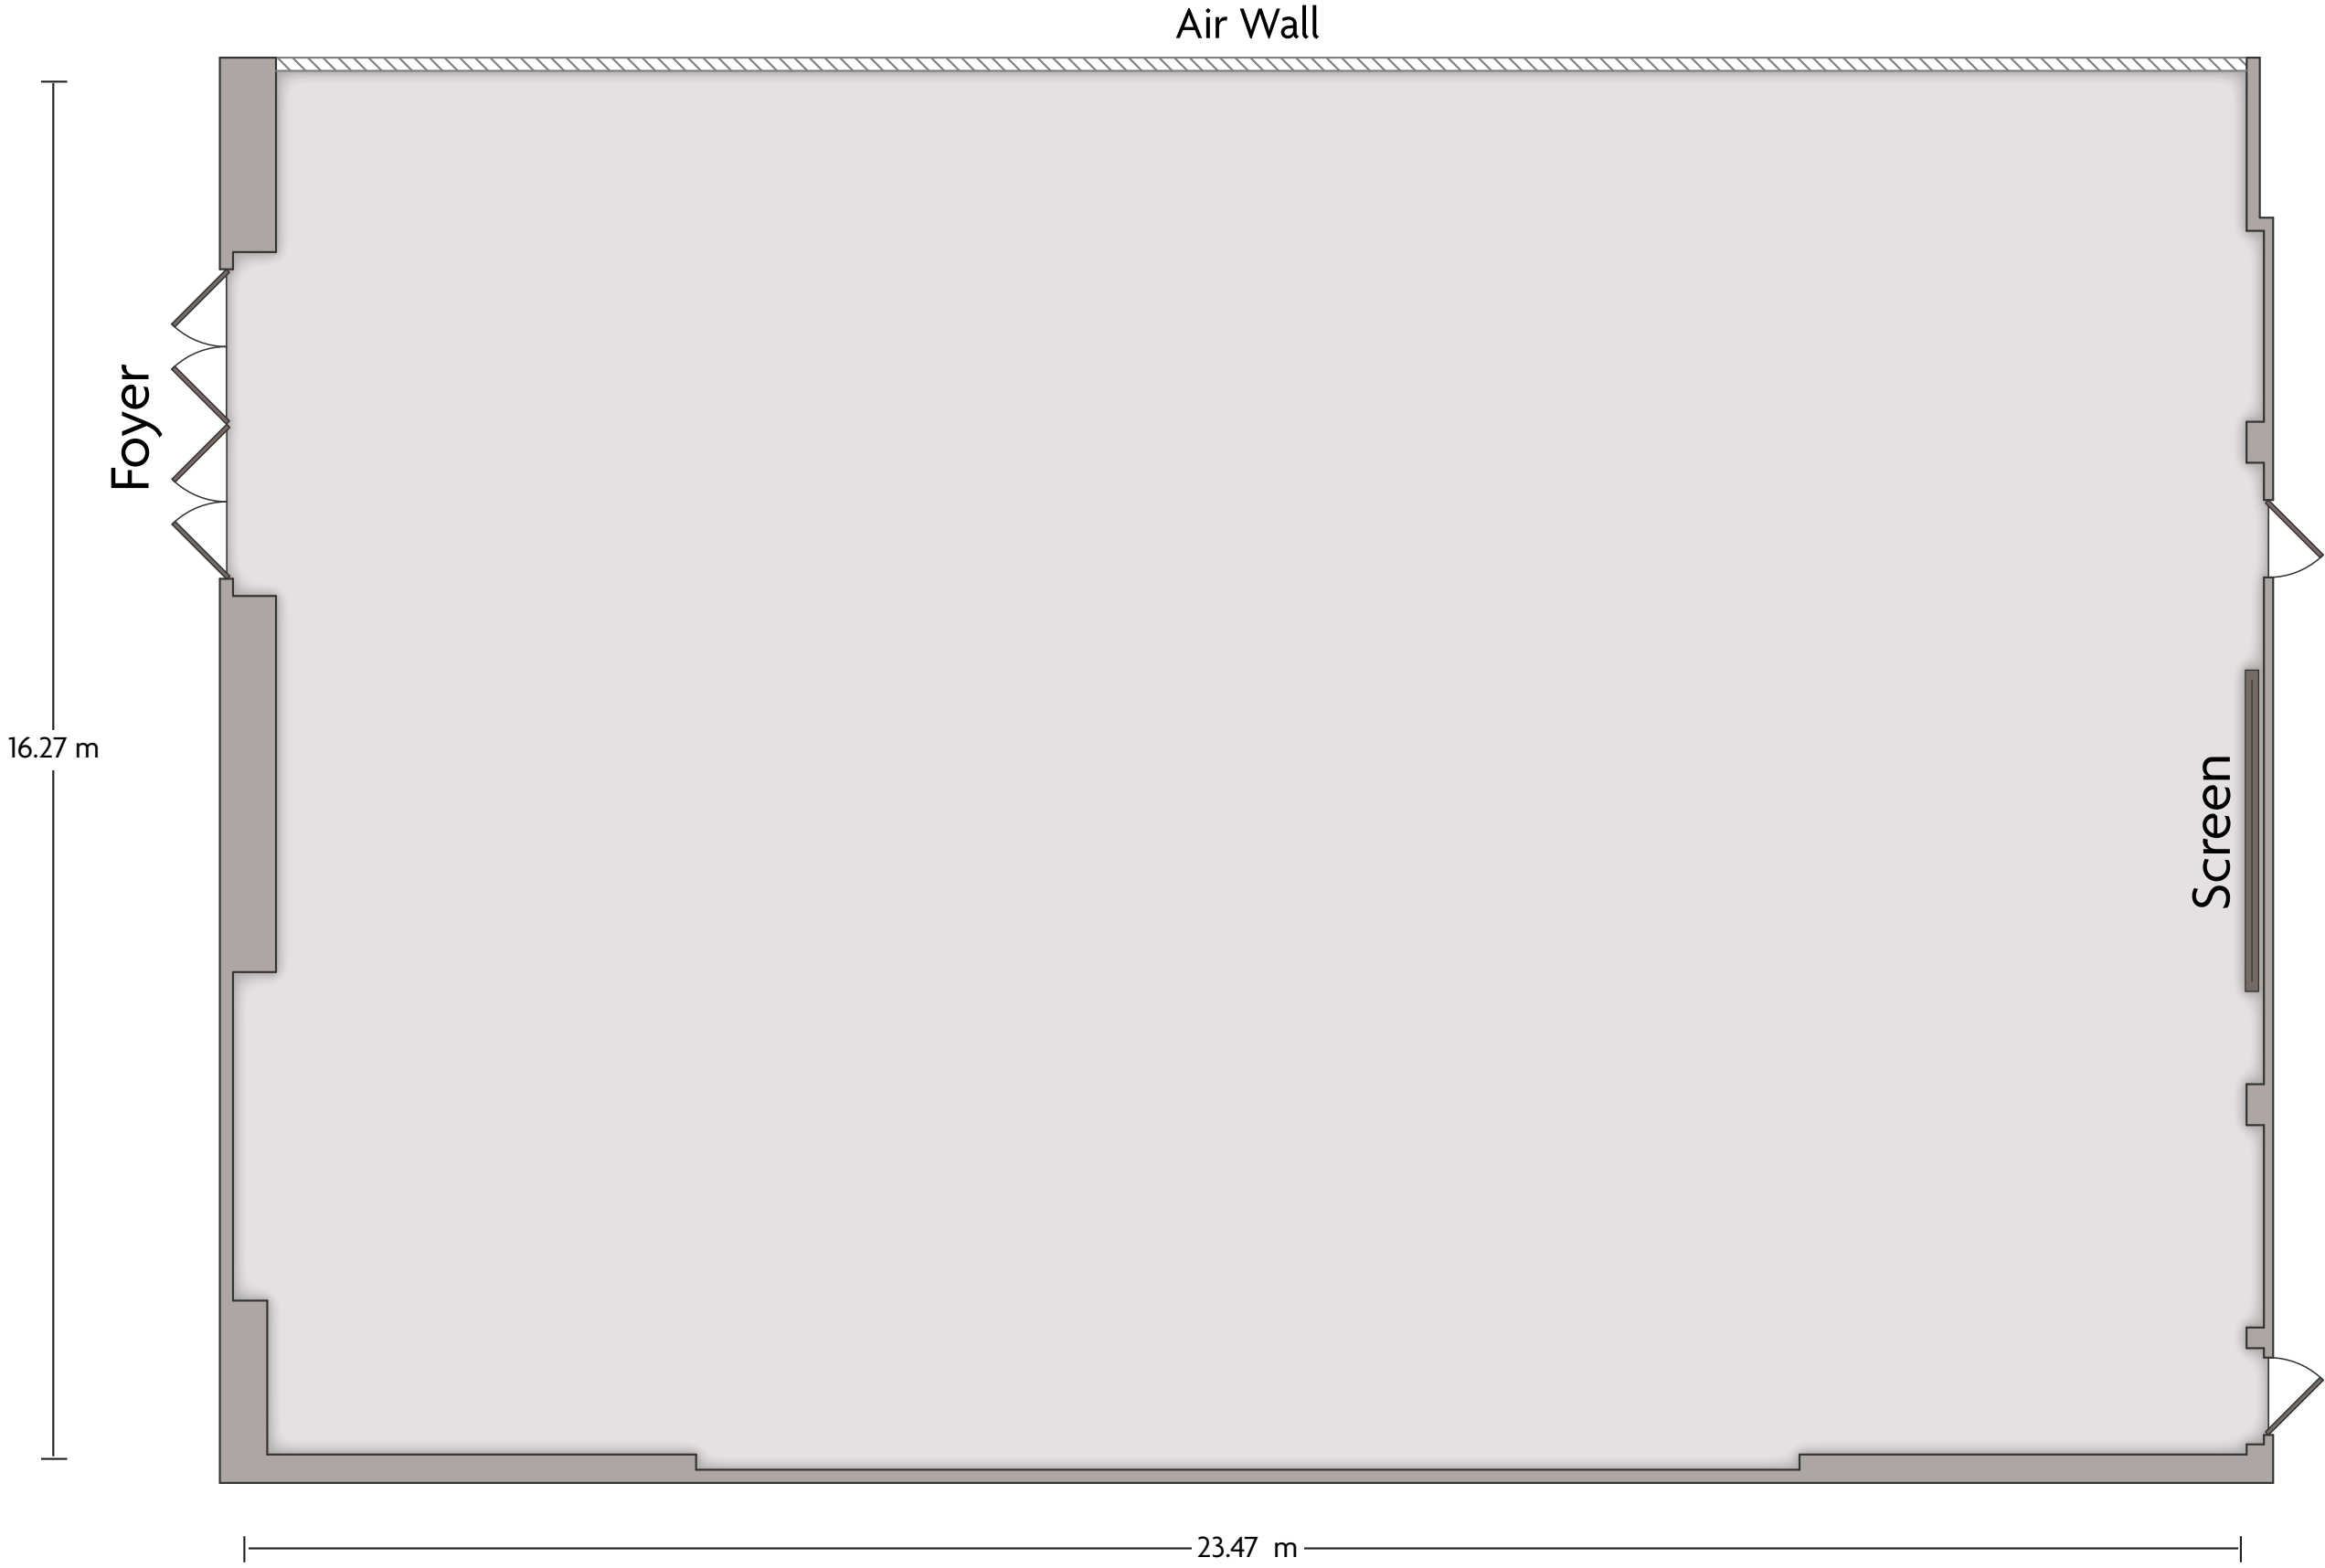

Crowne Plaza® Beijing Lido
Ballroom C

LENGTH: 23.47 m   WIDTH: 16.27 m   HEIGHT: 6.39 m   TOTAL SQUARE METERS: 375.14 m²   MAXIMUM CAPACITY: 300   POWER OUTLETS: 8

Building A No. 6 Jiangtai Road | Chaoyang District, Beijing - 100004, China (People's Republic) | 86.10.64373388

*Multiple layout options available for this space.