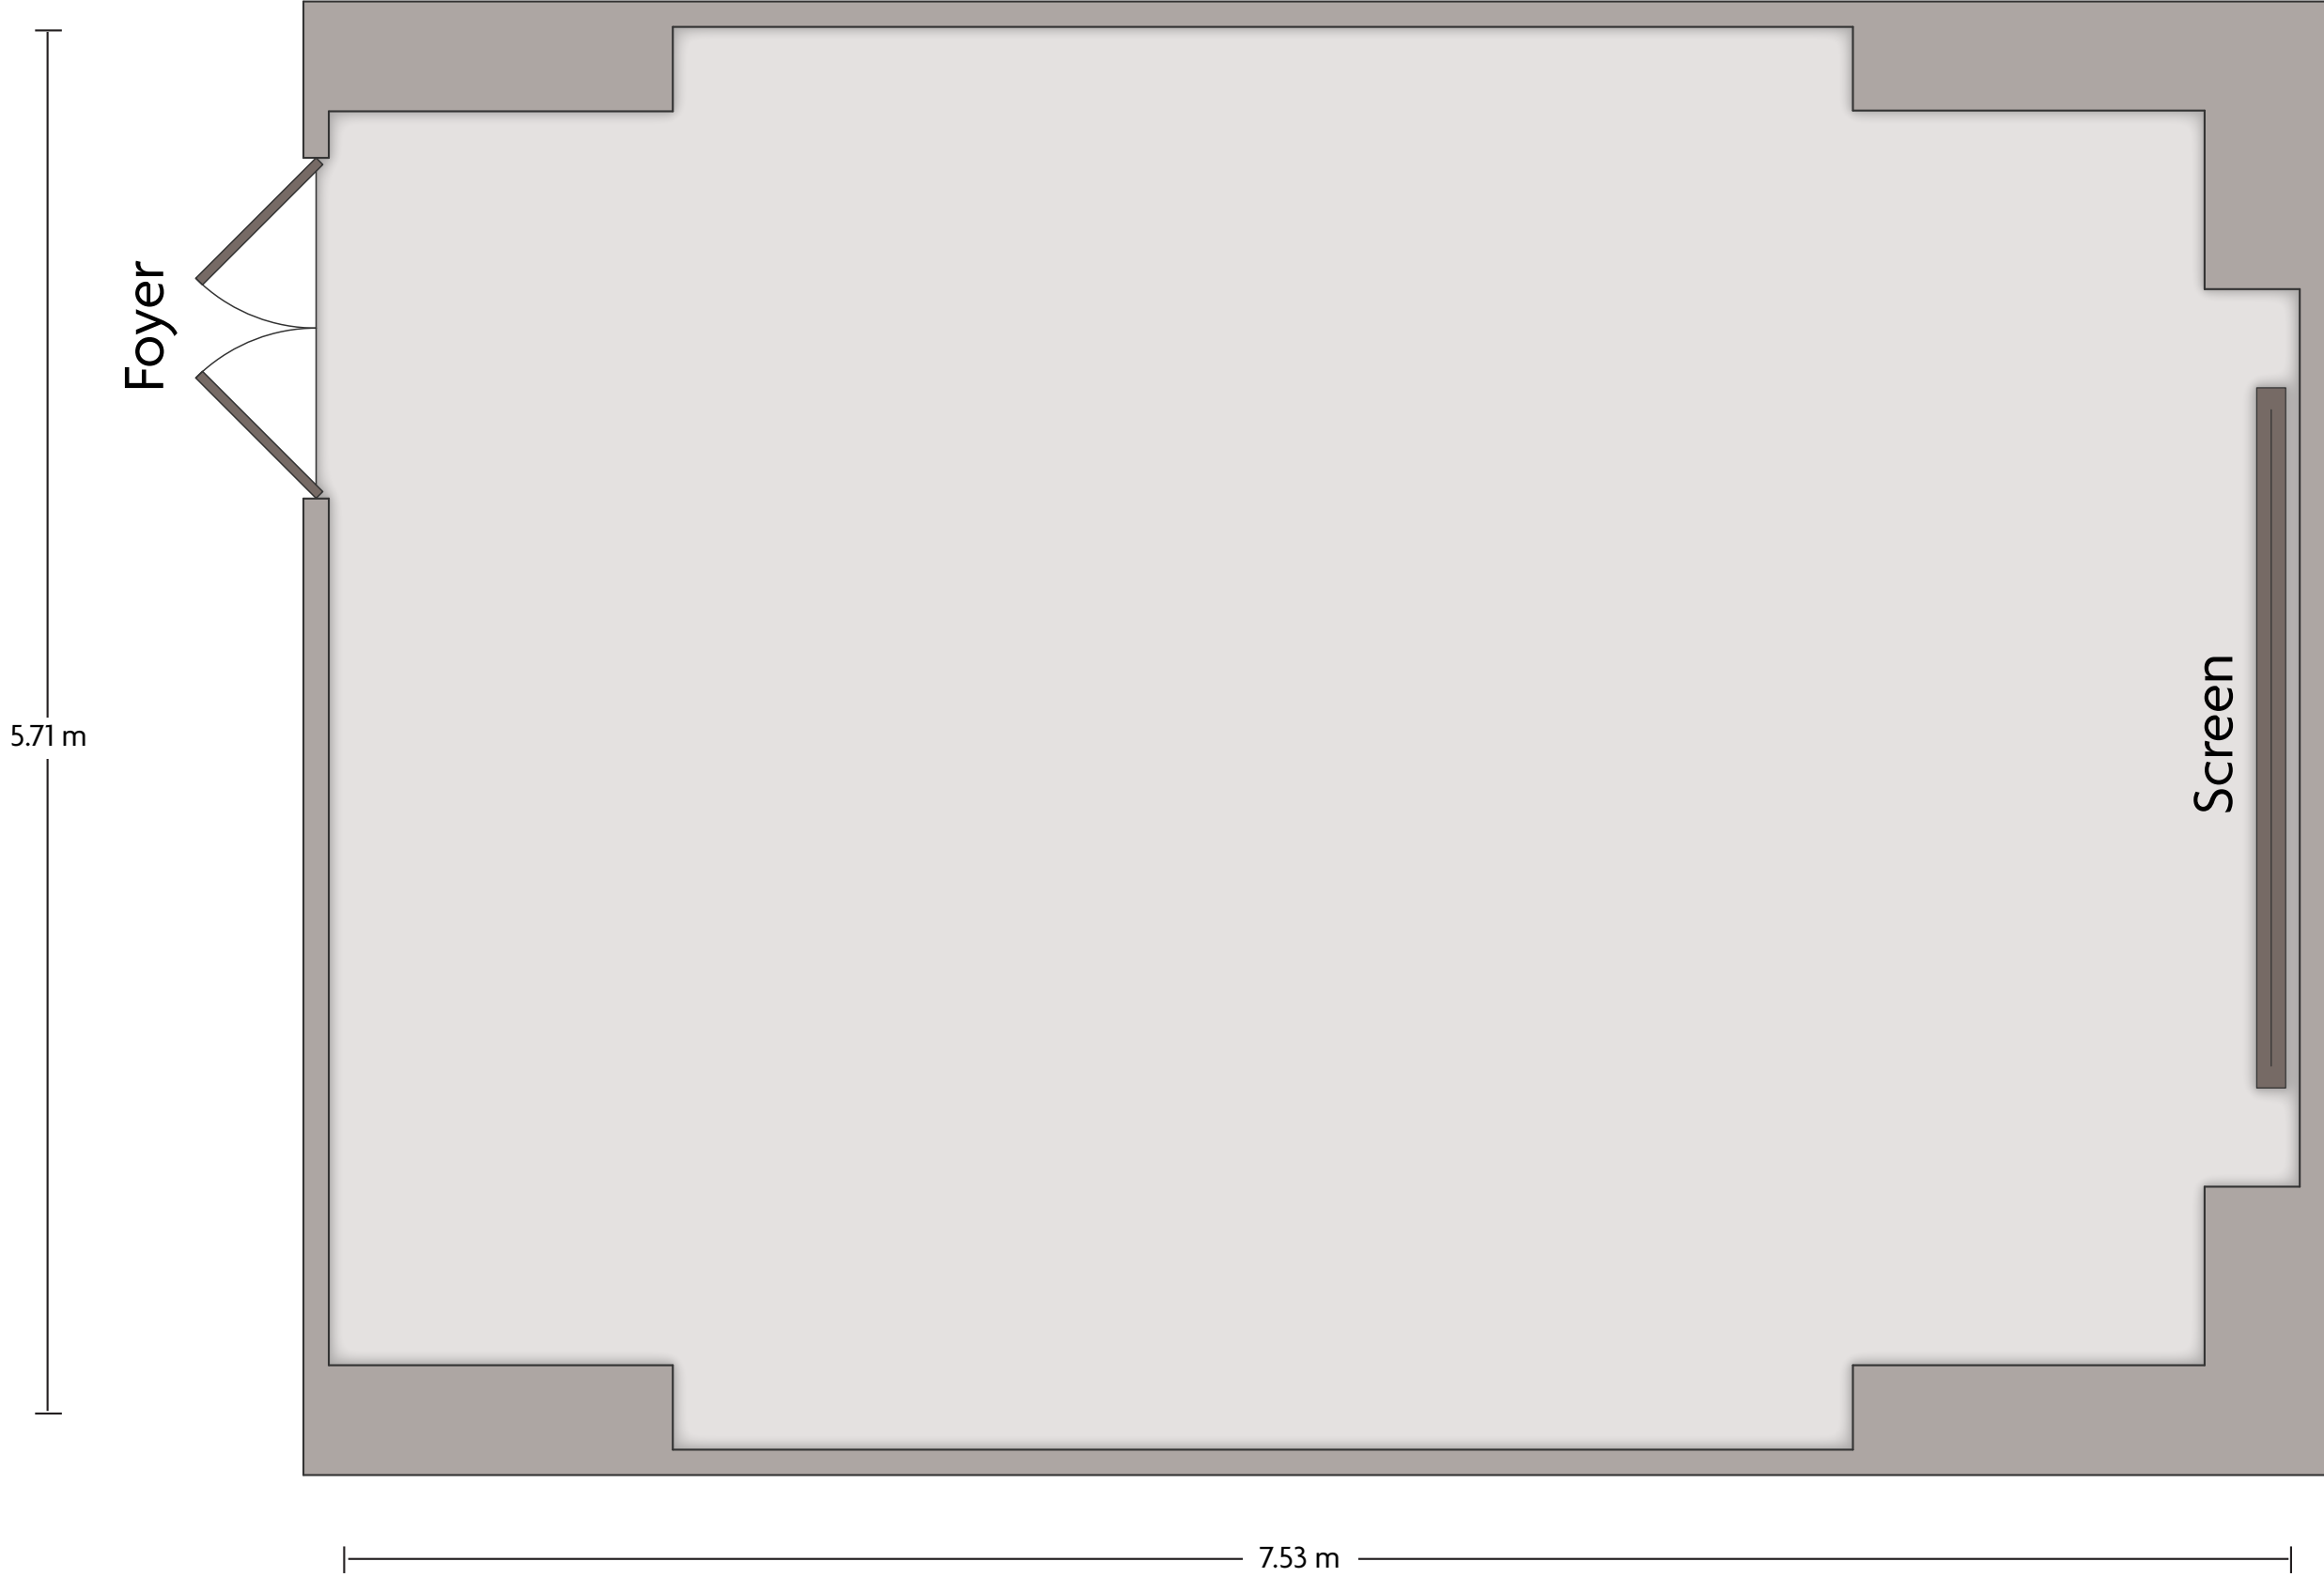

Crowne Plaza® Beijing Lido
Meeting Room 5

LENGTH: 7.53 m   WIDTH: 5.71 m   HEIGHT: 3.29 m   TOTAL SQUARE METERS: 42.51 m²   MAXIMUM CAPACITY: 30   POWER OUTLETS: 6

Building A No. 6 Jiangtai Road | Chaoyang District, Beijing - 100004, China (People's Republic) | 86.10.64373388

*Multiple layout options available for this space.