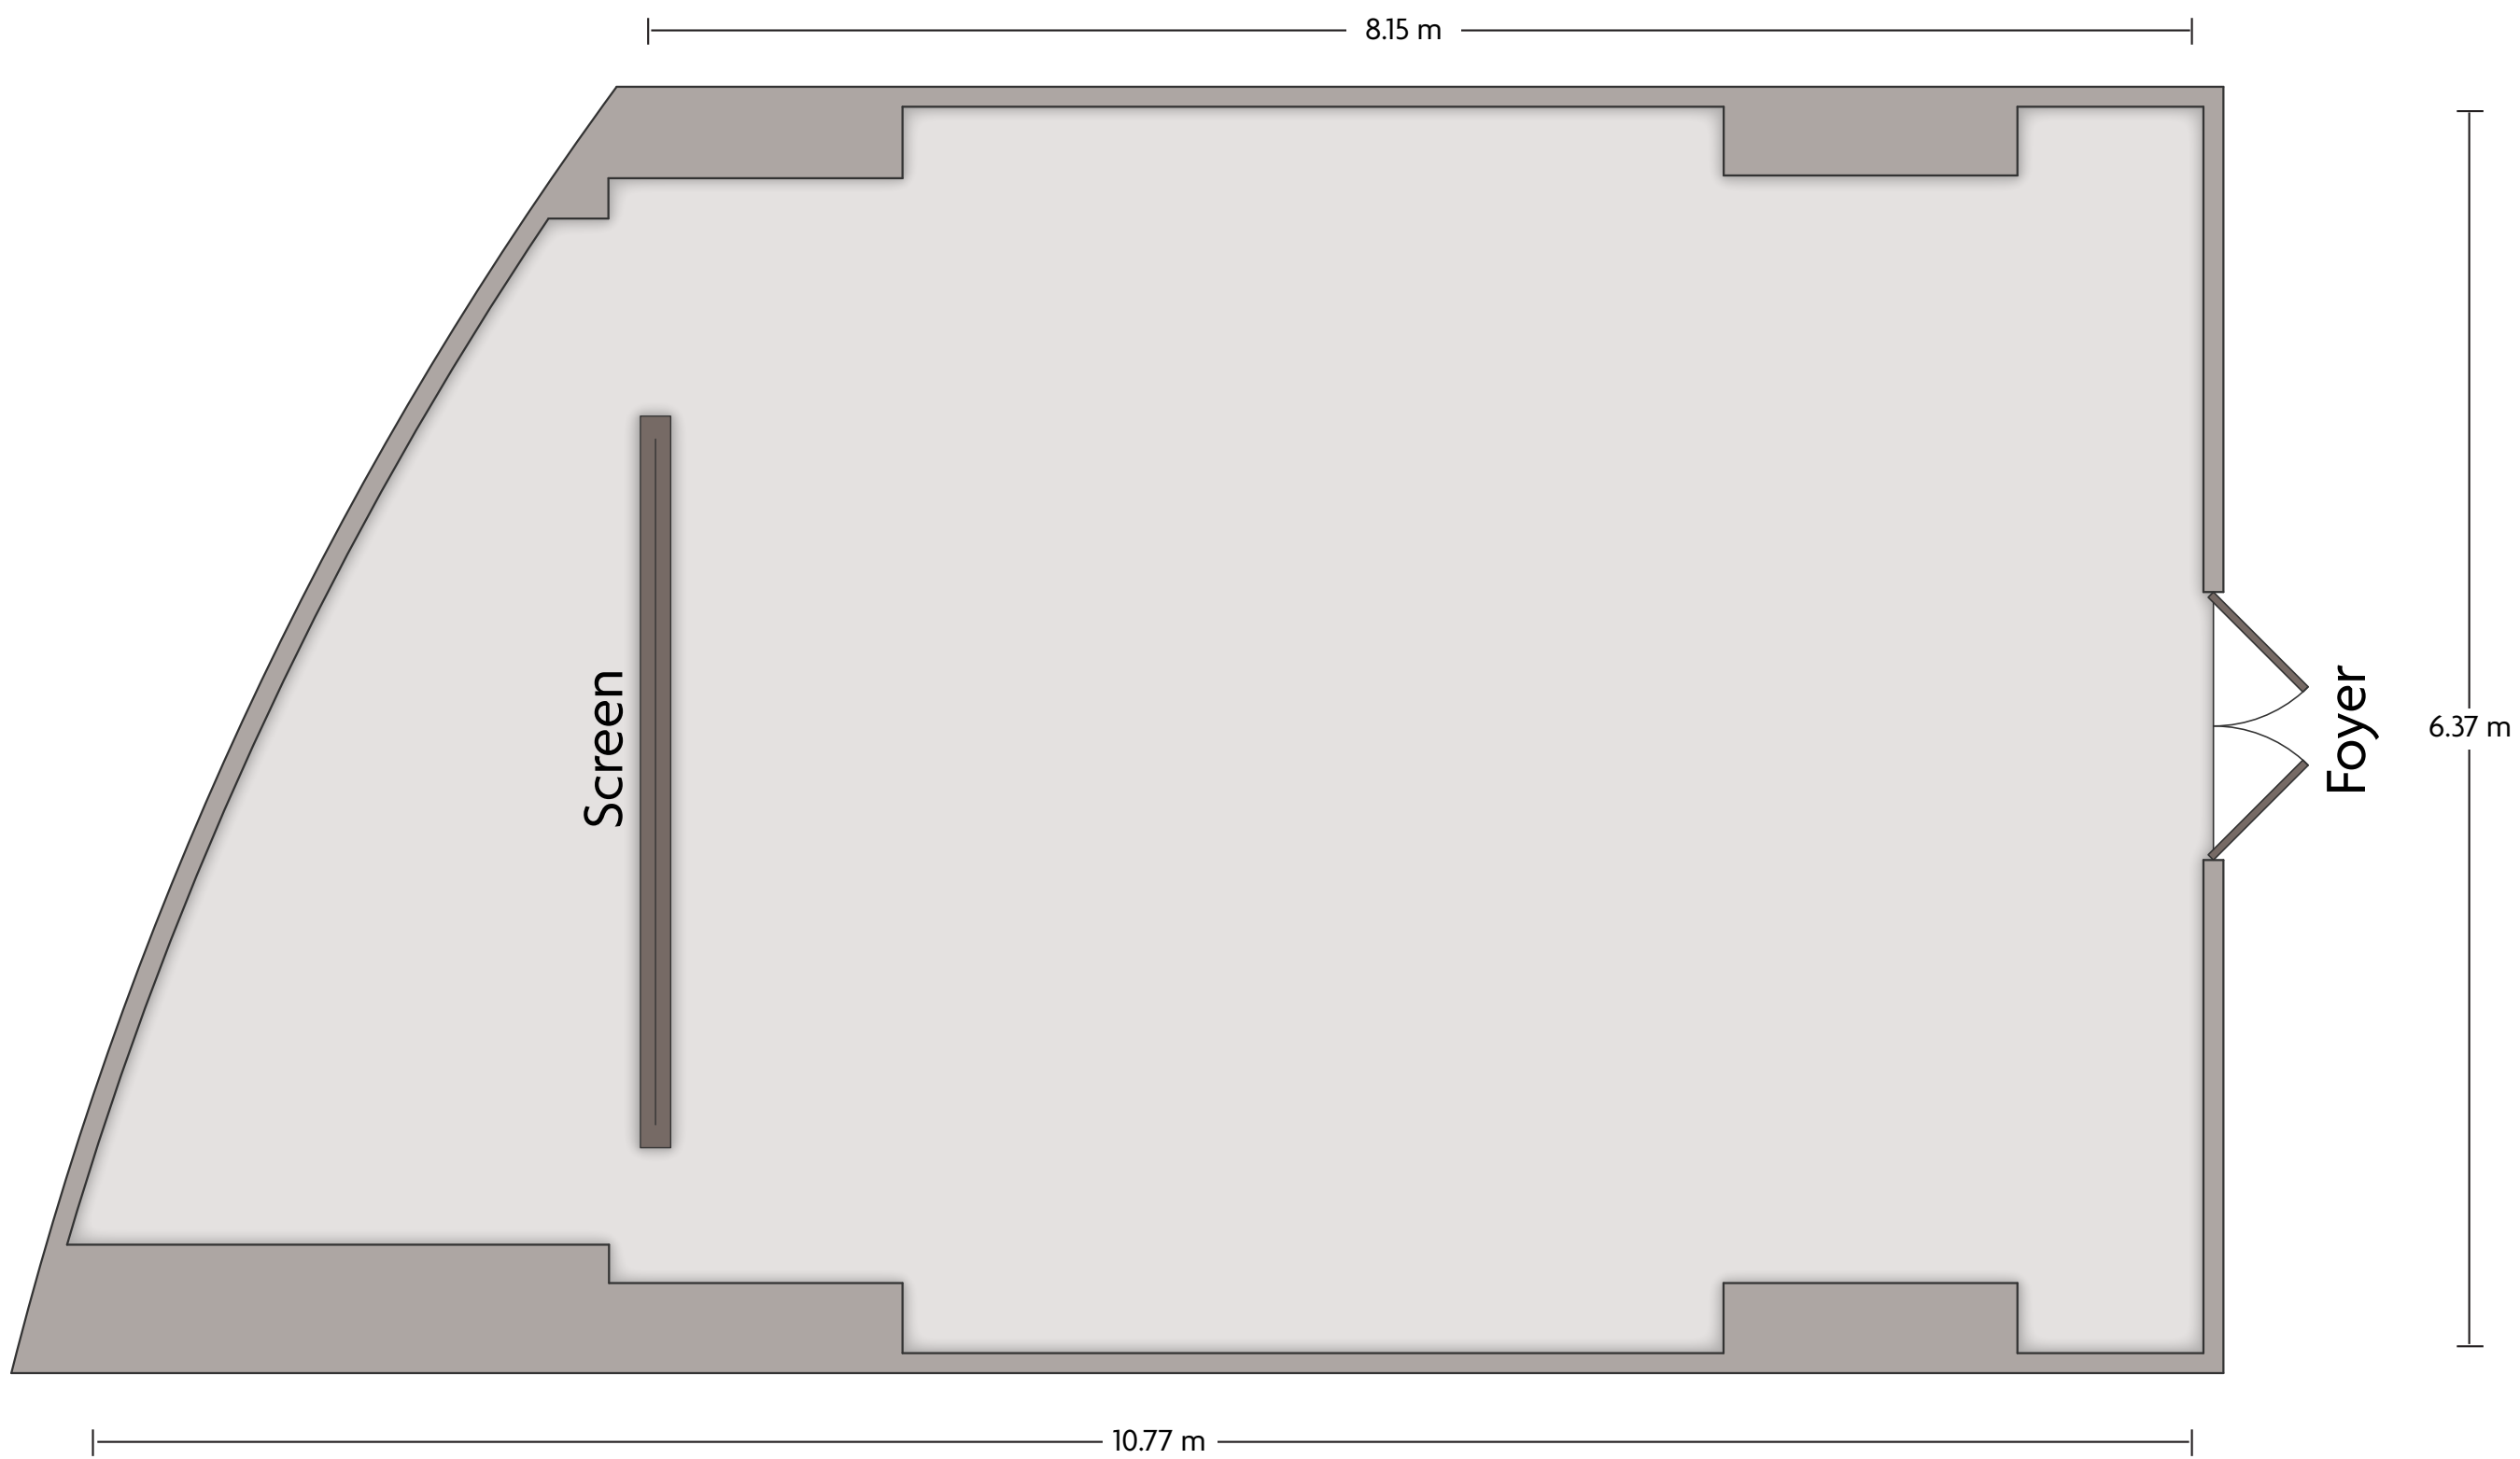

*Multiple layout options available for this space.

Crowne Plaza® Beijing Lido
Ballroom B

LENGTH: 23.47 m WIDTH: 16.56 m HEIGHT: 6.39 m TOTAL SQUARE METERS: 395.90 m² MAXIMUM CAPACITY: 300 POWER OUTLETS: 6

*Multiple layout options available for this space.

Crowne Plaza® Beijing Lido Meeting Room 1

LENGTH: 10.77 m WIDTH: 6.37 HEIGHT: 3.73 m TOTAL SQUARE METERS: 57.03 m² MAXIMUM CAPACITY: 40 POWER OUTLETS: 6

*Multiple layout options available for this space.

Crowne Plaza® Beijing Lido
Meeting Room 3

LENGTH: 7.38 m WIDTH: 3.87 m HEIGHT: 3.70 m TOTAL SQUARE METERS: 27.50 m² MAXIMUM CAPACITY: 18 POWER OUTLETS: 5

*Multiple layout options available for this space.

Crowne Plaza® Beijing Lido

Meeting Room 6

LENGTH: 13.38 m WIDTH: 7.84 m HEIGHT: 3.49 m TOTAL SQUARE METERS: 104.71 m² MAXIMUM CAPACITY: 66 POWER OUTLETS: 5