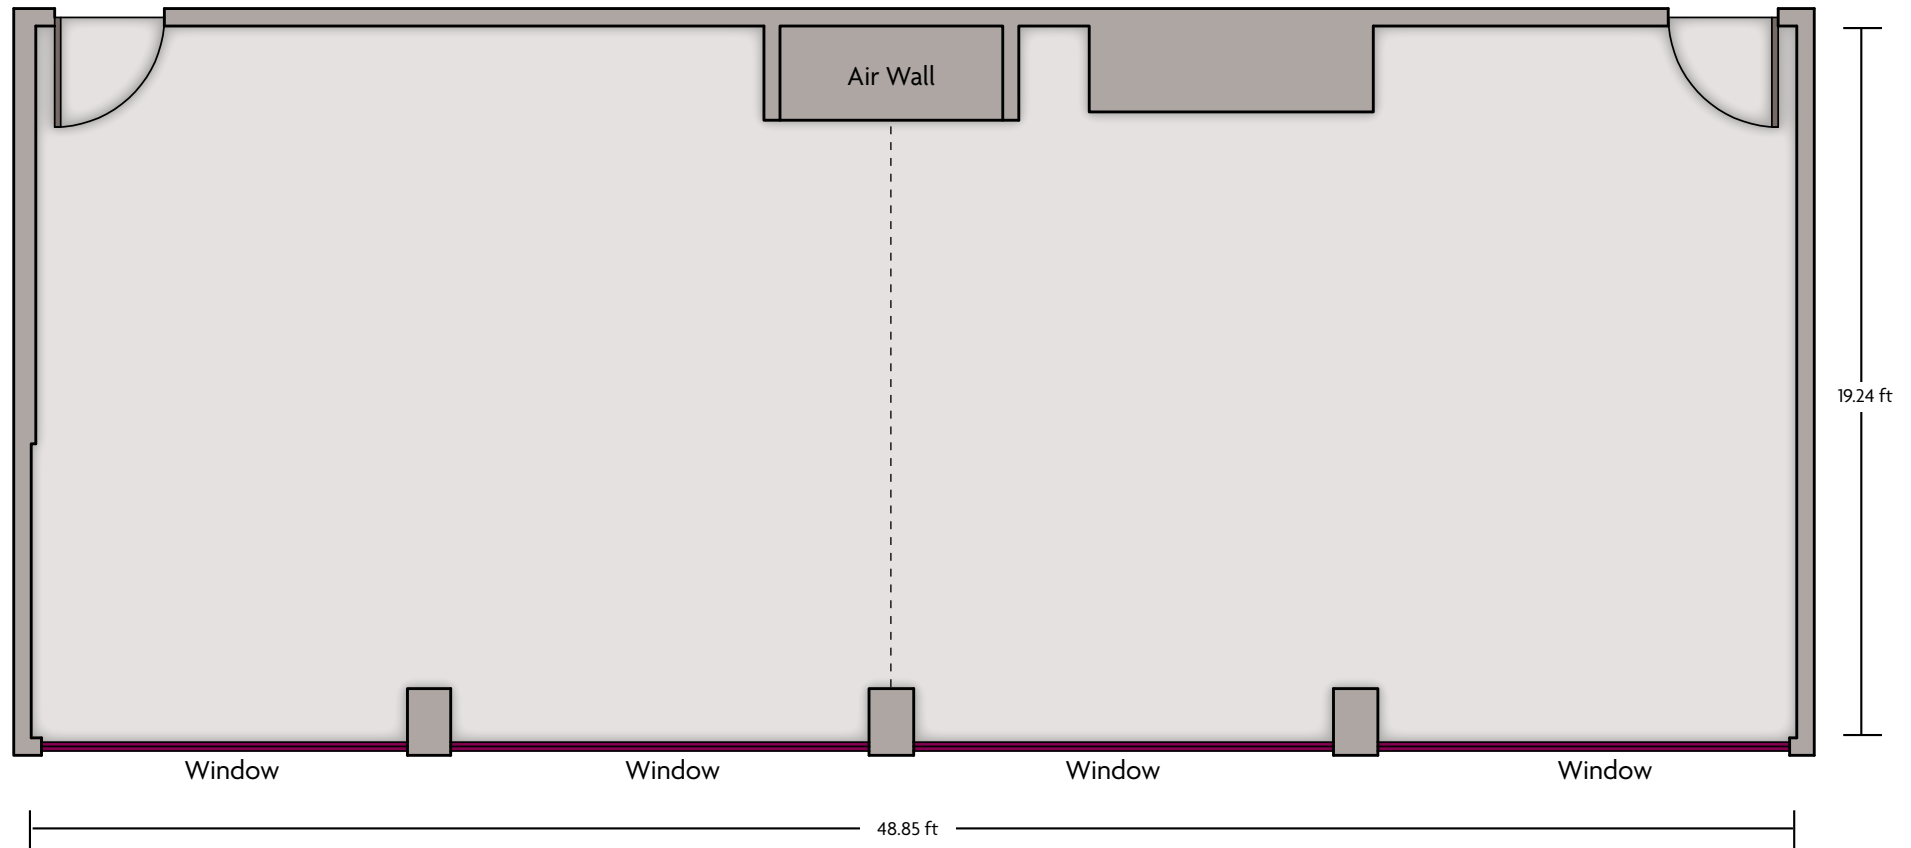

# Crowne Plaza® Dallas-Market Center - Boardroom

LENGTH: 20.4 Ft. WIDTH: 18.4 Ft. HEIGHT: 10 Ft. TOTAL SQUARE FEET: 373 Sq Ft MAXIMUM CAPACITY: 12 POWER OUTLETS: 4

7050 Stemmons Freeway | Dallas, TX 75247 | 214.630.8500

LENGTH: 24.9 Ft.    WIDTH: 21 Ft.    HEIGHT: 10.5 Ft.    TOTAL SQUARE FEET: 524 Sq Ft    MAXIMUM CAPACITY: 50    POWER OUTLETS: 4

7050 Stemmons Freeway | Dallas, TX 75247 | 214.630.8500

\*Multiple layout options available for this space.

LENGTH: 29.3 Ft. WIDTH: 25 Ft. HEIGHT: 8 Ft. TOTAL SQUARE FEET: 587 Sq Ft MAXIMUM CAPACITY: 40 POWER OUTLETS: 13

7050 Stemmons Freeway | Dallas, TX 75247 | 214.630.8500

LENGTH: 48.8 Ft. WIDTH: 19.2 Ft. HEIGHT: 10 Ft. TOTAL SQUARE FEET: 882 Sq Ft MAXIMUM CAPACITY: 100 POWER OUTLETS: 6

LENGTH: 24.9 Ft.    WIDTH: 18.2 Ft.    HEIGHT: 10 Ft.    TOTAL SQUARE FEET: 450 Sq Ft    MAXIMUM CAPACITY: 40    POWER OUTLETS: 4

7050 Stemmons Freeway | Dallas, TX 75247 | 214.630.8500

\*Multiple layout options available for this space.