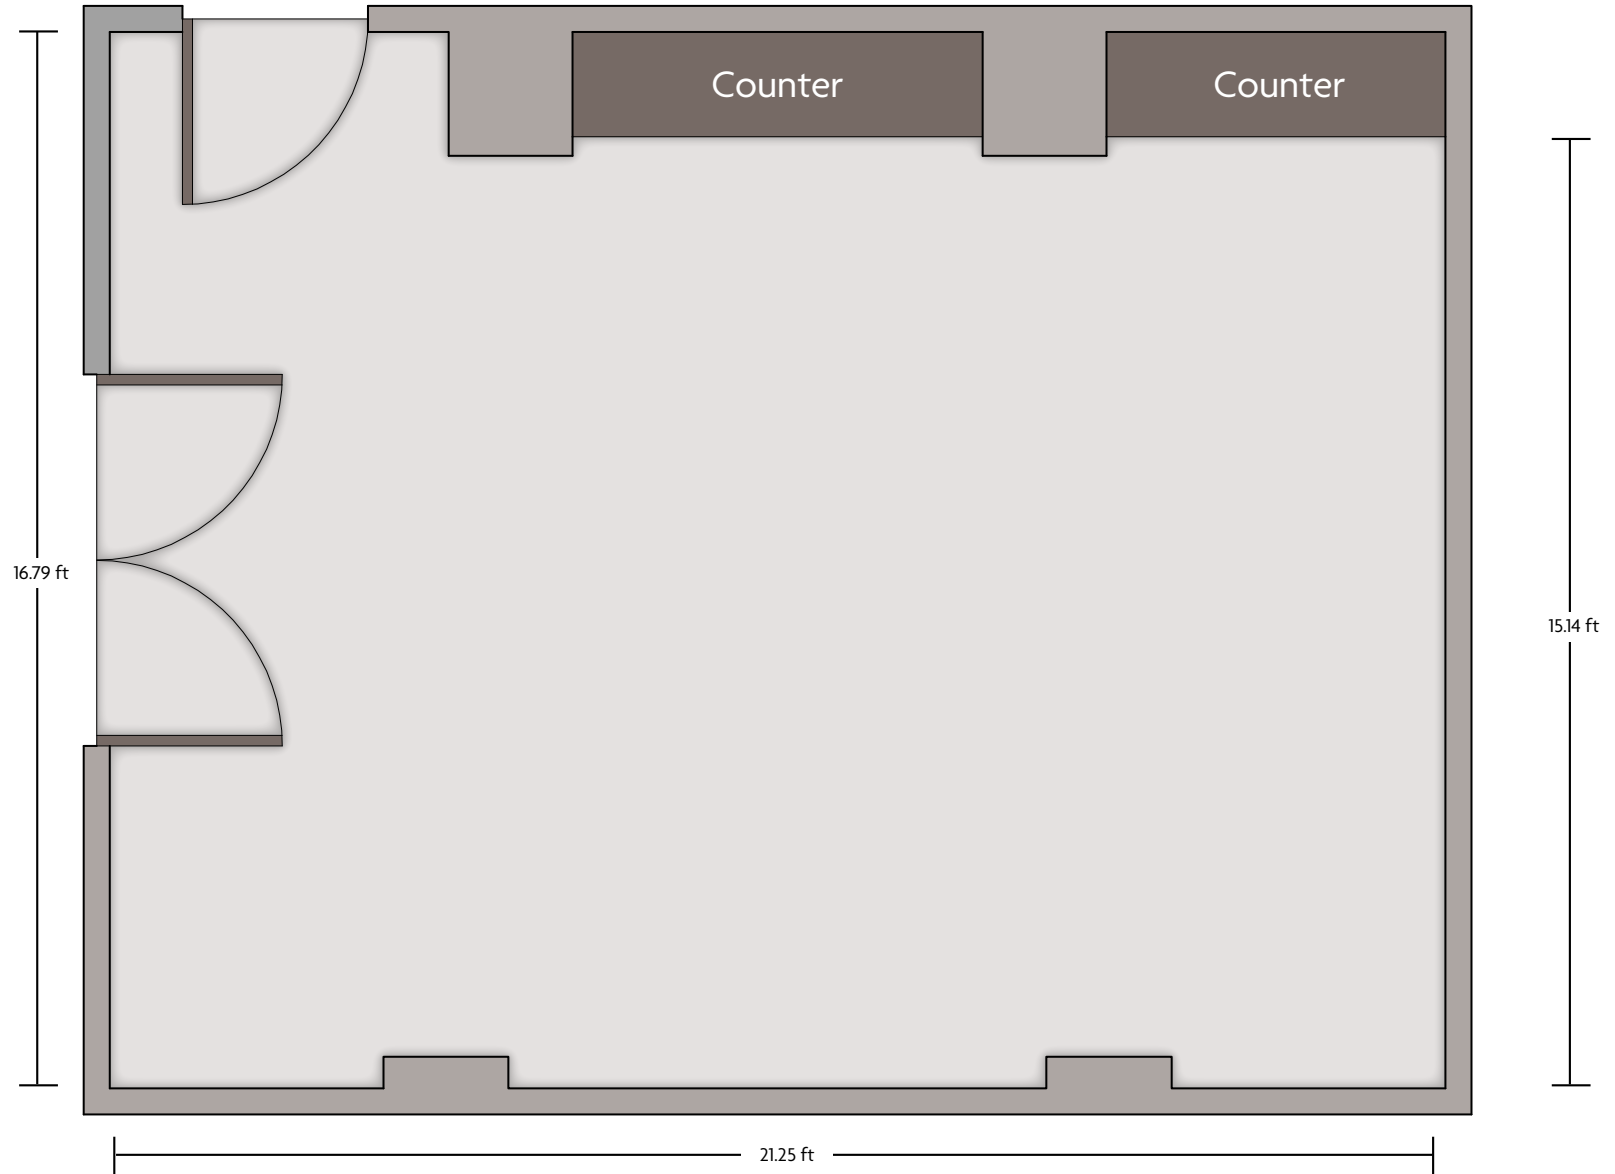

LENGTH: 21.2 Ft.   WIDTH: 16.8 Ft.   HEIGHT: 10 Ft.   TOTAL SQUARE FEET: 328 Sq Ft   MAXIMUM CAPACITY: 40   POWER OUTLETS: 1