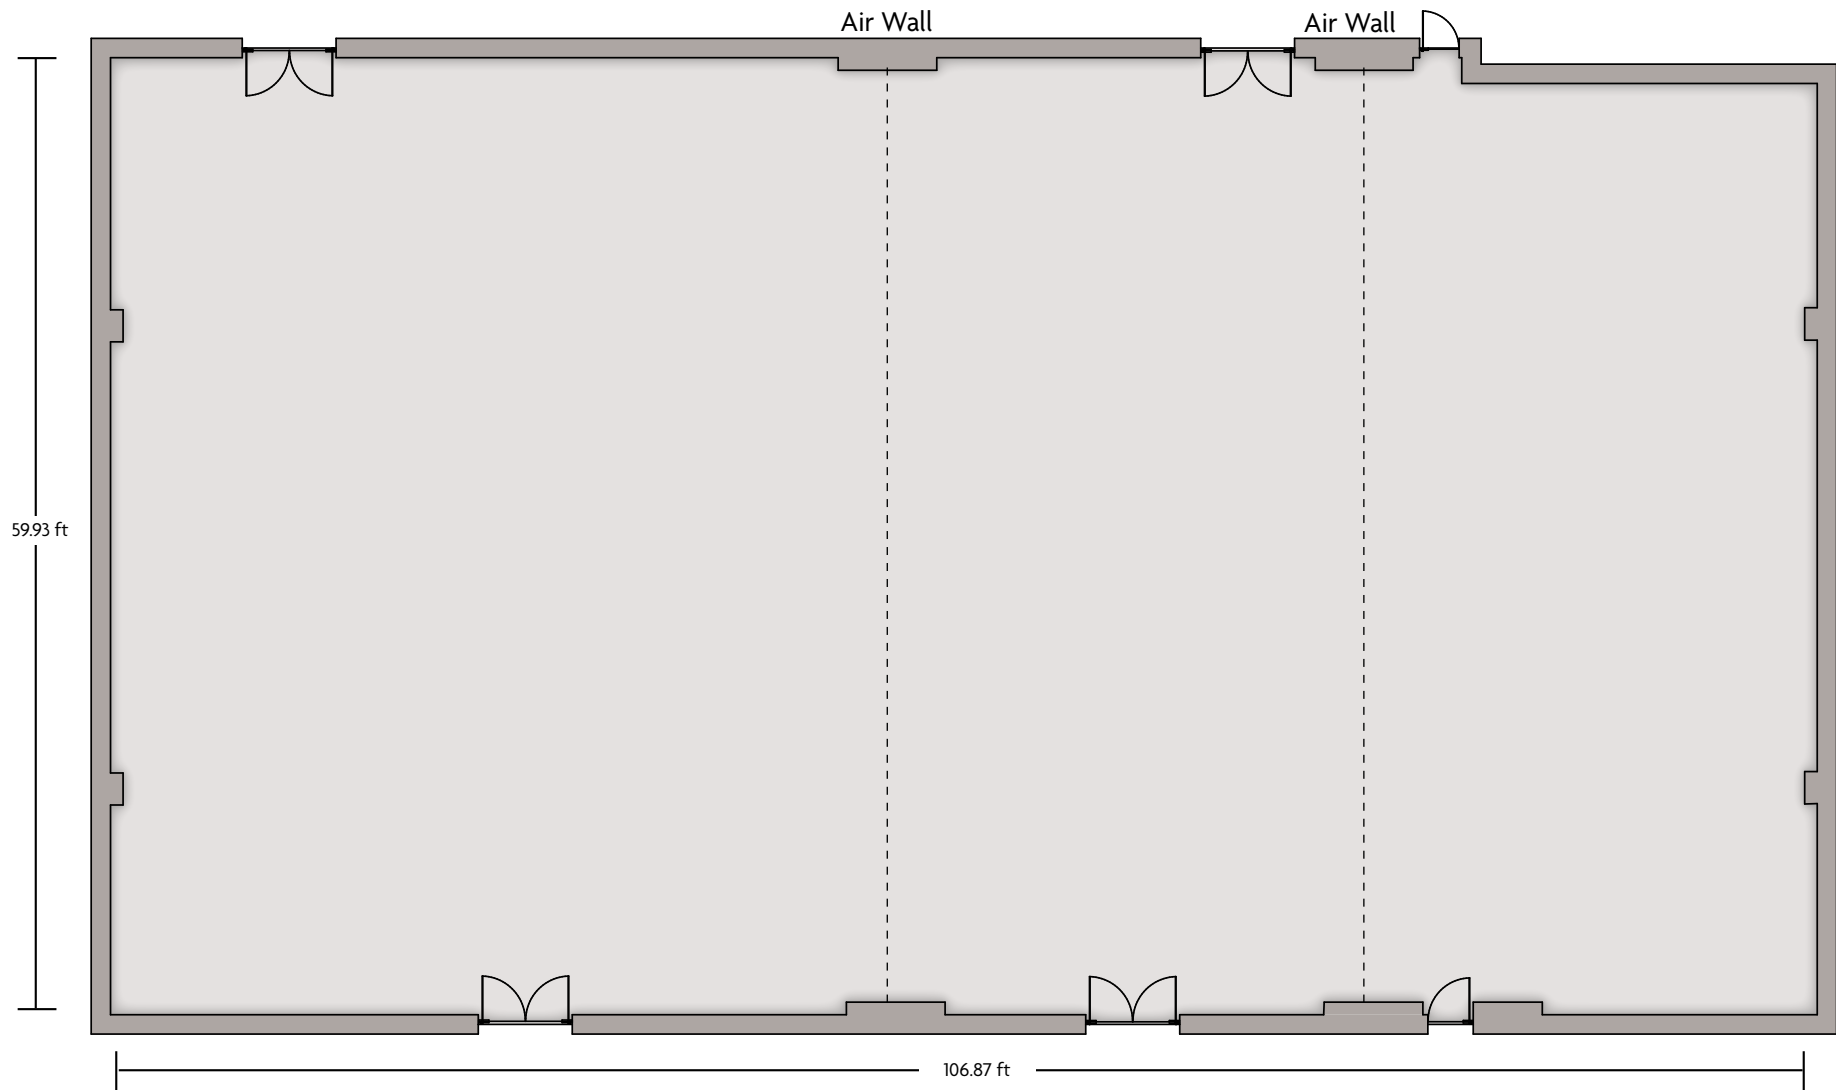

LENGTH: 59.9 Ft.    WIDTH: 48.5 Ft.    HEIGHT: 14 Ft.    TOTAL SQUARE FEET: 2905 Sq Ft    MAXIMUM CAPACITY: 330    POWER OUTLETS: 7

7050 Stemmons Freeway | Dallas, TX 75247 | 214.630.8500

\*Multiple layout options available for this space.

LENGTH: 59.9 Ft.    WIDTH: 29.2 Ft.    HEIGHT: 14 Ft.    TOTAL SQUARE FEET: 1,794 Sq Ft    MAXIMUM CAPACITY: 200    POWER OUTLETS: 7

7050 Stemmons Freeway | Dallas, TX 75247 | 214.630.8500

\*Multiple layout options available for this space.

LENGTH: 59.9 Ft.    WIDTH: 29.2 Ft.    HEIGHT: 14 Ft.    TOTAL SQUARE FEET: 1,794 Sq Ft    MAXIMUM CAPACITY: 150    POWER OUTLETS: 7

7050 Stemmons Freeway | Dallas, TX 75247 | 214.630.8500

\*Multiple layout options available for this space.

LENGTH: 106.9 Ft.    WIDTH: 59.9 Ft.    HEIGHT: 14 Ft.    TOTAL SQUARE FEET: 7,063 Sq Ft    MAXIMUM CAPACITY: 700    POWER OUTLETS: 22

7050 Stemmons Freeway | Dallas, TX 75247 | 214.630.8500

\*Multiple layout options available for this space.