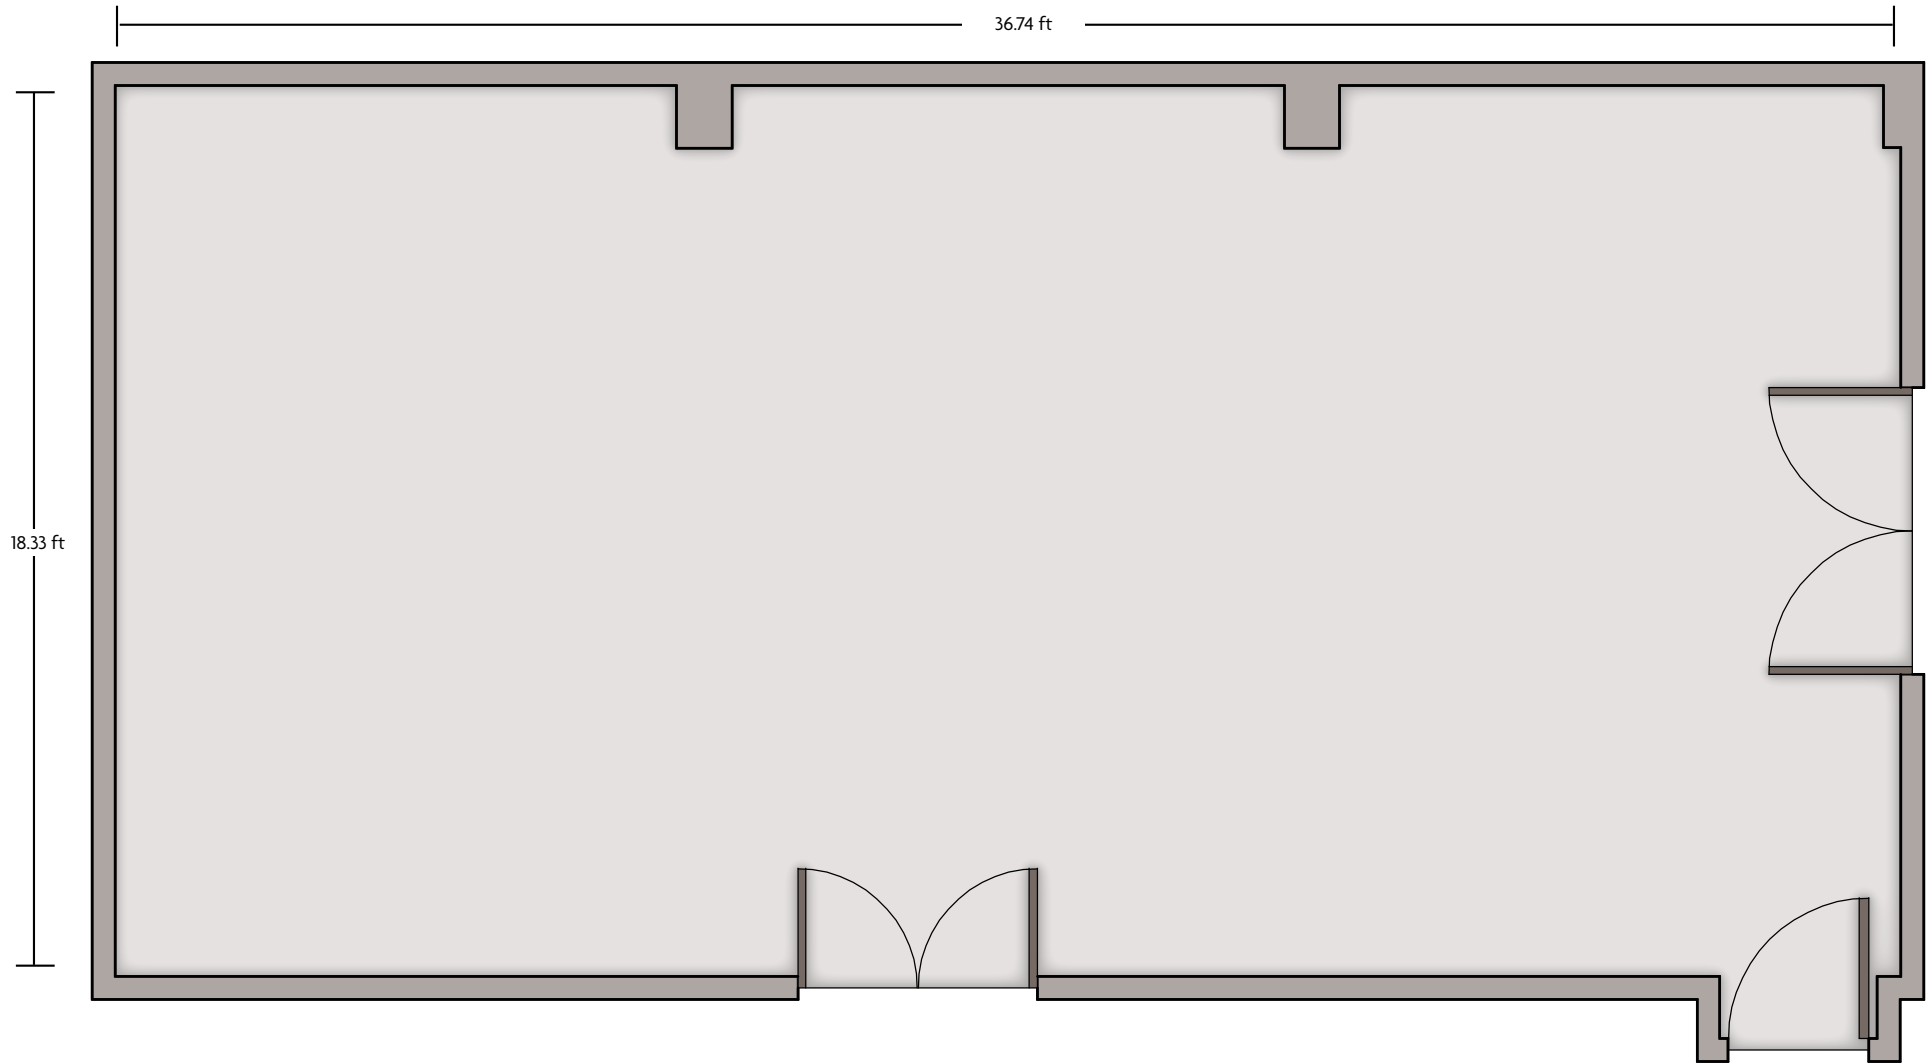

7050 Stemmons Freeway | Dallas, TX 75247 | 214.630.8500

\*Multiple layout options available for this space.

LENGTH: 21.2 Ft.    WIDTH: 16.8 Ft.    HEIGHT: 10 Ft.    TOTAL SQUARE FEET: 328 Sq Ft    MAXIMUM CAPACITY: 40    POWER OUTLETS: 1

LENGTH: 24.9 Ft.    WIDTH: 18.2 Ft.    HEIGHT: 10 Ft.    TOTAL SQUARE FEET: 450 Sq Ft    MAXIMUM CAPACITY: 40    POWER OUTLETS: 4

7050 Stemmons Freeway | Dallas, TX 75247 | 214.630.8500

\*Multiple layout options available for this space.

LENGTH: 36.7 Ft.    WIDTH: 18.3 Ft.    HEIGHT: 10.5 Ft.    TOTAL SQUARE FEET: 675 Sq Ft    MAXIMUM CAPACITY: 75    POWER OUTLETS: 5

7050 Stemmons Freeway | Dallas, TX 75247 | 214.630.8500

\*Multiple layout options available for this space.

LENGTH: 59.9 Ft.    WIDTH: 48.5 Ft.    HEIGHT: 14 Ft.    TOTAL SQUARE FEET: 2905 Sq Ft    MAXIMUM CAPACITY: 330    POWER OUTLETS: 7

7050 Stemmons Freeway | Dallas, TX 75247 | 214.630.8500

\*Multiple layout options available for this space.