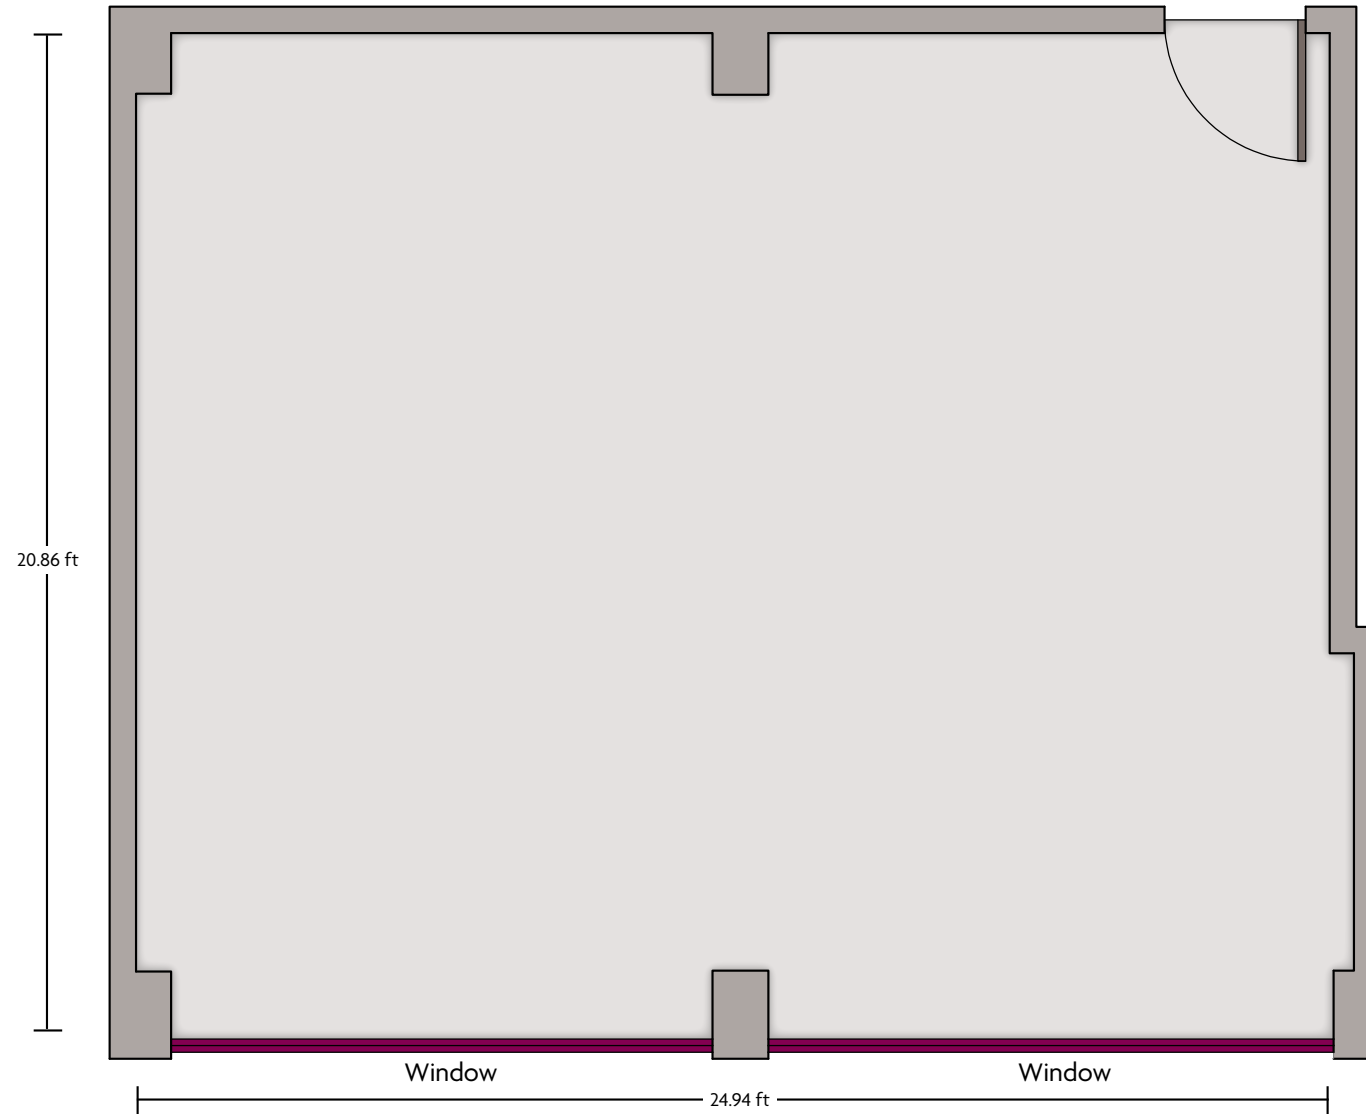

LENGTH: 18.3 Ft. WIDTH: 15.8 Ft. HEIGHT: 10 Ft. TOTAL SQUARE FEET: 287 Sq Ft MAXIMUM CAPACITY: 20 POWER OUTLETS: 4

7050 Stemmons Freeway | Dallas, TX 75247 | 214.630.8500

\*Multiple layout options available for this space.

# Crowne Plaza® Dallas-Market Center - Boardroom

LENGTH: 20.4 Ft. WIDTH: 18.4 Ft. HEIGHT: 10 Ft. TOTAL SQUARE FEET: 373 Sq Ft MAXIMUM CAPACITY: 12 POWER OUTLETS: 4

7050 Stemmons Freeway | Dallas, TX 75247 | 214.630.8500

LENGTH: 24.9 Ft.    WIDTH: 21 Ft.    HEIGHT: 10.5 Ft.    TOTAL SQUARE FEET: 524 Sq Ft    MAXIMUM CAPACITY: 50    POWER OUTLETS: 4

7050 Stemmons Freeway | Dallas, TX 75247 | 214.630.8500

\*Multiple layout options available for this space.

LENGTH: 36.7 Ft.    WIDTH: 18.3 Ft.    HEIGHT: 10.5 Ft.    TOTAL SQUARE FEET: 675 Sq Ft    MAXIMUM CAPACITY: 75    POWER OUTLETS: 5

7050 Stemmons Freeway | Dallas, TX 75247 | 214.630.8500

\*Multiple layout options available for this space.