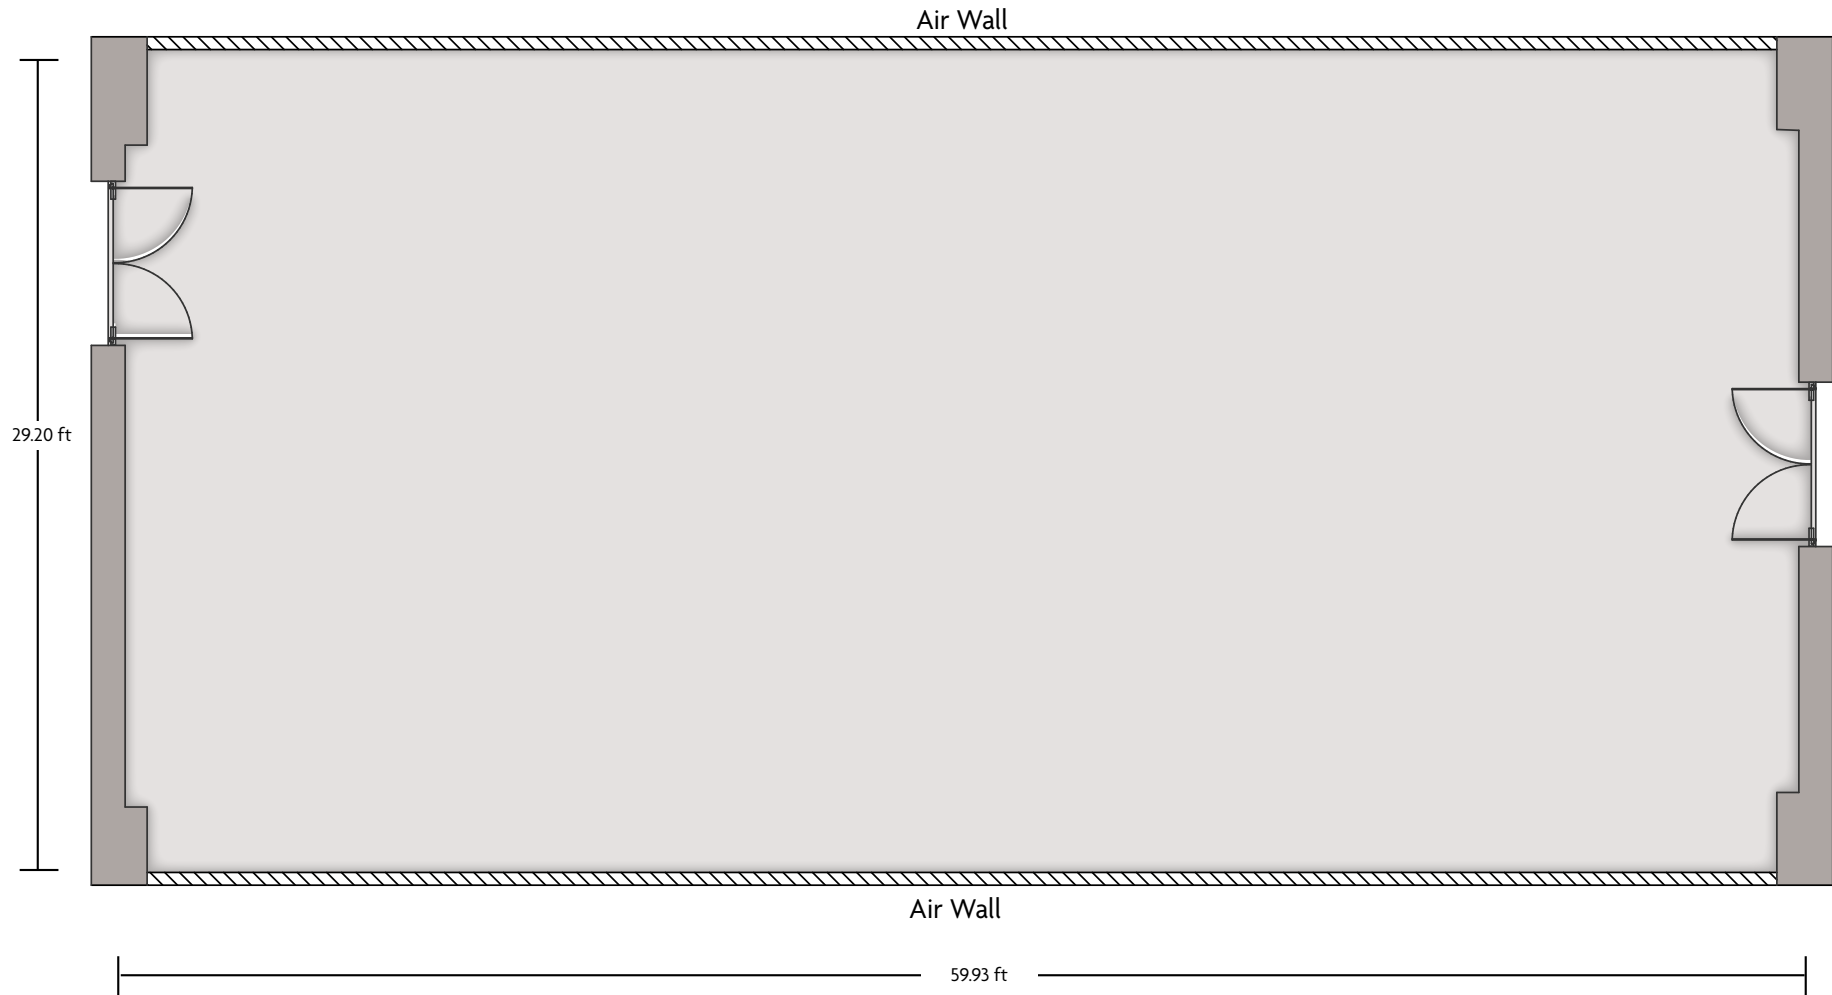

LENGTH: 24.9 Ft.    WIDTH: 18.2 Ft.    HEIGHT: 10 Ft.    TOTAL SQUARE FEET: 450 Sq Ft    MAXIMUM CAPACITY: 40    POWER OUTLETS: 4

7050 Stemmons Freeway | Dallas, TX 75247 | 214.630.8500

\*Multiple layout options available for this space.

LENGTH: 36.7 Ft.    WIDTH: 18.3 Ft.    HEIGHT: 10.5 Ft.    TOTAL SQUARE FEET: 675 Sq Ft    MAXIMUM CAPACITY: 75    POWER OUTLETS: 5

7050 Stemmons Freeway | Dallas, TX 75247 | 214.630.8500

\*Multiple layout options available for this space.

LENGTH: 59.9 Ft.    WIDTH: 48.5 Ft.    HEIGHT: 14 Ft.    TOTAL SQUARE FEET: 2905 Sq Ft    MAXIMUM CAPACITY: 330    POWER OUTLETS: 7

7050 Stemmons Freeway | Dallas, TX 75247 | 214.630.8500

\*Multiple layout options available for this space.

LENGTH: 59.9 Ft.    WIDTH: 29.2 Ft.    HEIGHT: 14 Ft.    TOTAL SQUARE FEET: 1,794 Sq Ft    MAXIMUM CAPACITY: 200    POWER OUTLETS: 7

7050 Stemmons Freeway | Dallas, TX 75247 | 214.630.8500

\*Multiple layout options available for this space.