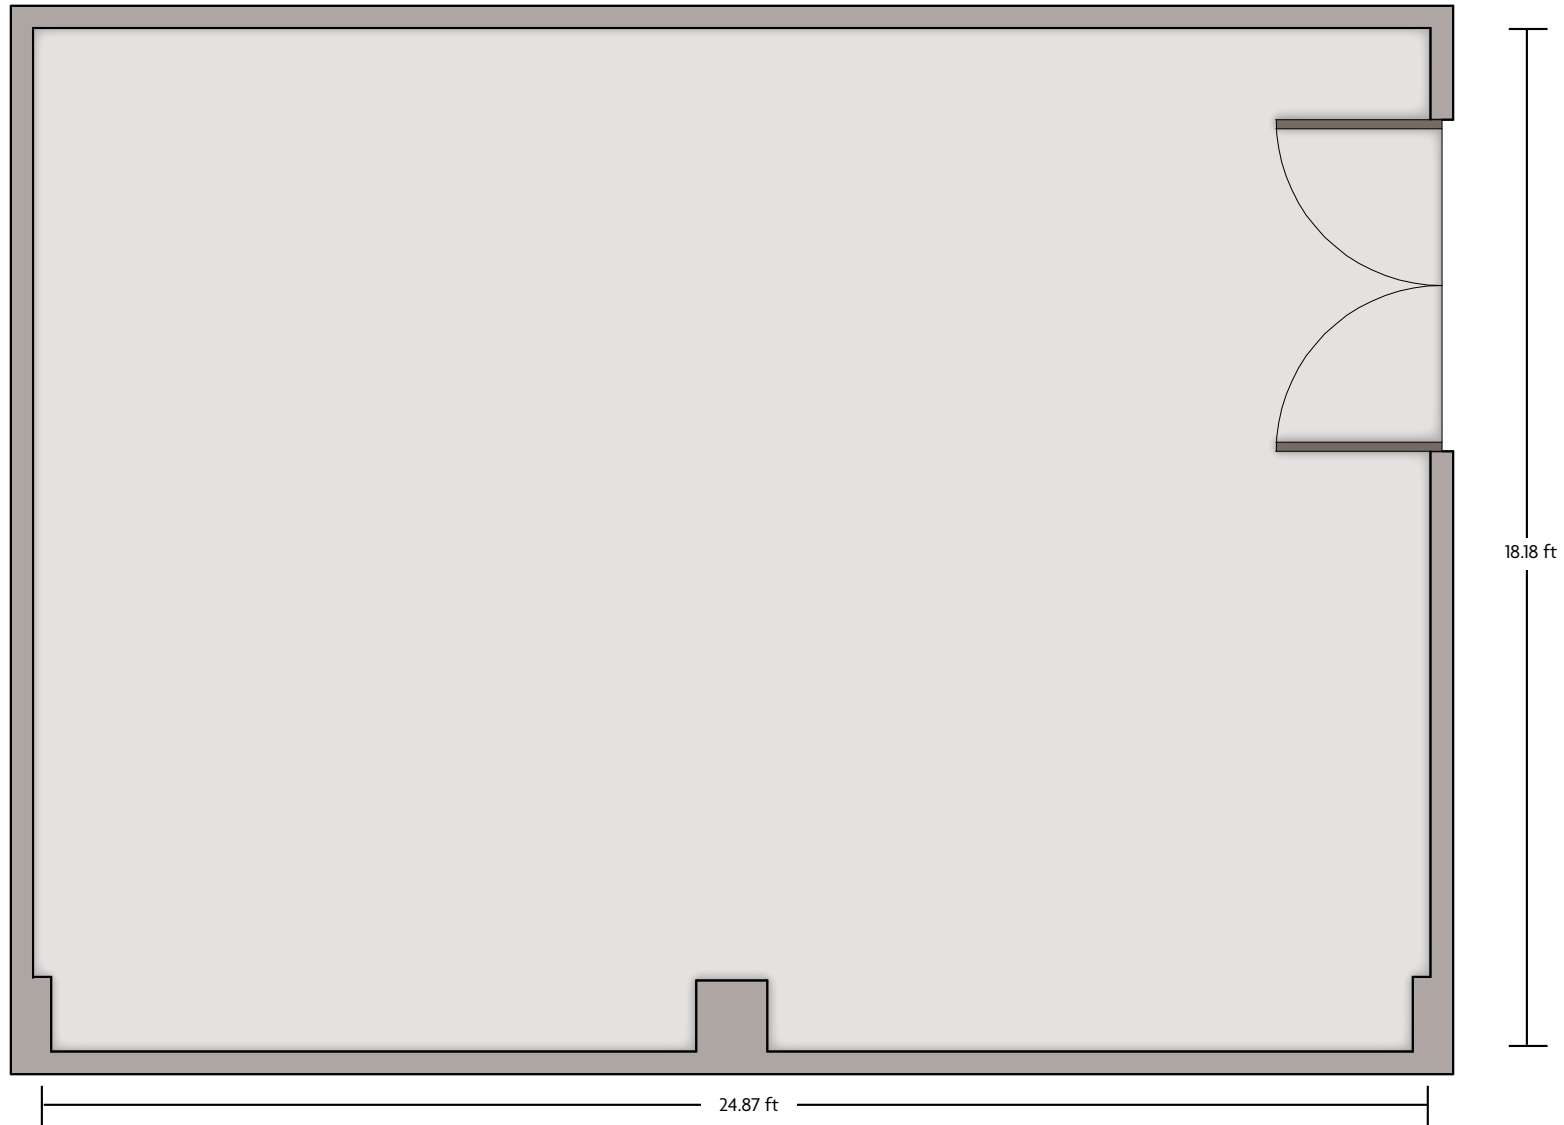

7050 Stemmons Freeway | Dallas, TX 75247 | 214.630.8500

\*Multiple layout options available for this space.

LENGTH: 36.8 Ft. WIDTH: 18.5 Ft. HEIGHT: 10 Ft. TOTAL SQUARE FEET: 679 Sq Ft MAXIMUM CAPACITY: 75 POWER OUTLETS: 8

LENGTH: 24.9 Ft.    WIDTH: 18.2 Ft.    HEIGHT: 10 Ft.    TOTAL SQUARE FEET: 450 Sq Ft    MAXIMUM CAPACITY: 40    POWER OUTLETS: 4

7050 Stemmons Freeway | Dallas, TX 75247 | 214.630.8500

\*Multiple layout options available for this space.

LENGTH: 36.7 Ft.    WIDTH: 18.3 Ft.    HEIGHT: 10.5 Ft.    TOTAL SQUARE FEET: 675 Sq Ft    MAXIMUM CAPACITY: 75    POWER OUTLETS: 5

7050 Stemmons Freeway | Dallas, TX 75247 | 214.630.8500

\*Multiple layout options available for this space.

LENGTH: 59.9 Ft.    WIDTH: 48.5 Ft.    HEIGHT: 14 Ft.    TOTAL SQUARE FEET: 2905 Sq Ft    MAXIMUM CAPACITY: 330    POWER OUTLETS: 7

7050 Stemmons Freeway | Dallas, TX 75247 | 214.630.8500

\*Multiple layout options available for this space.