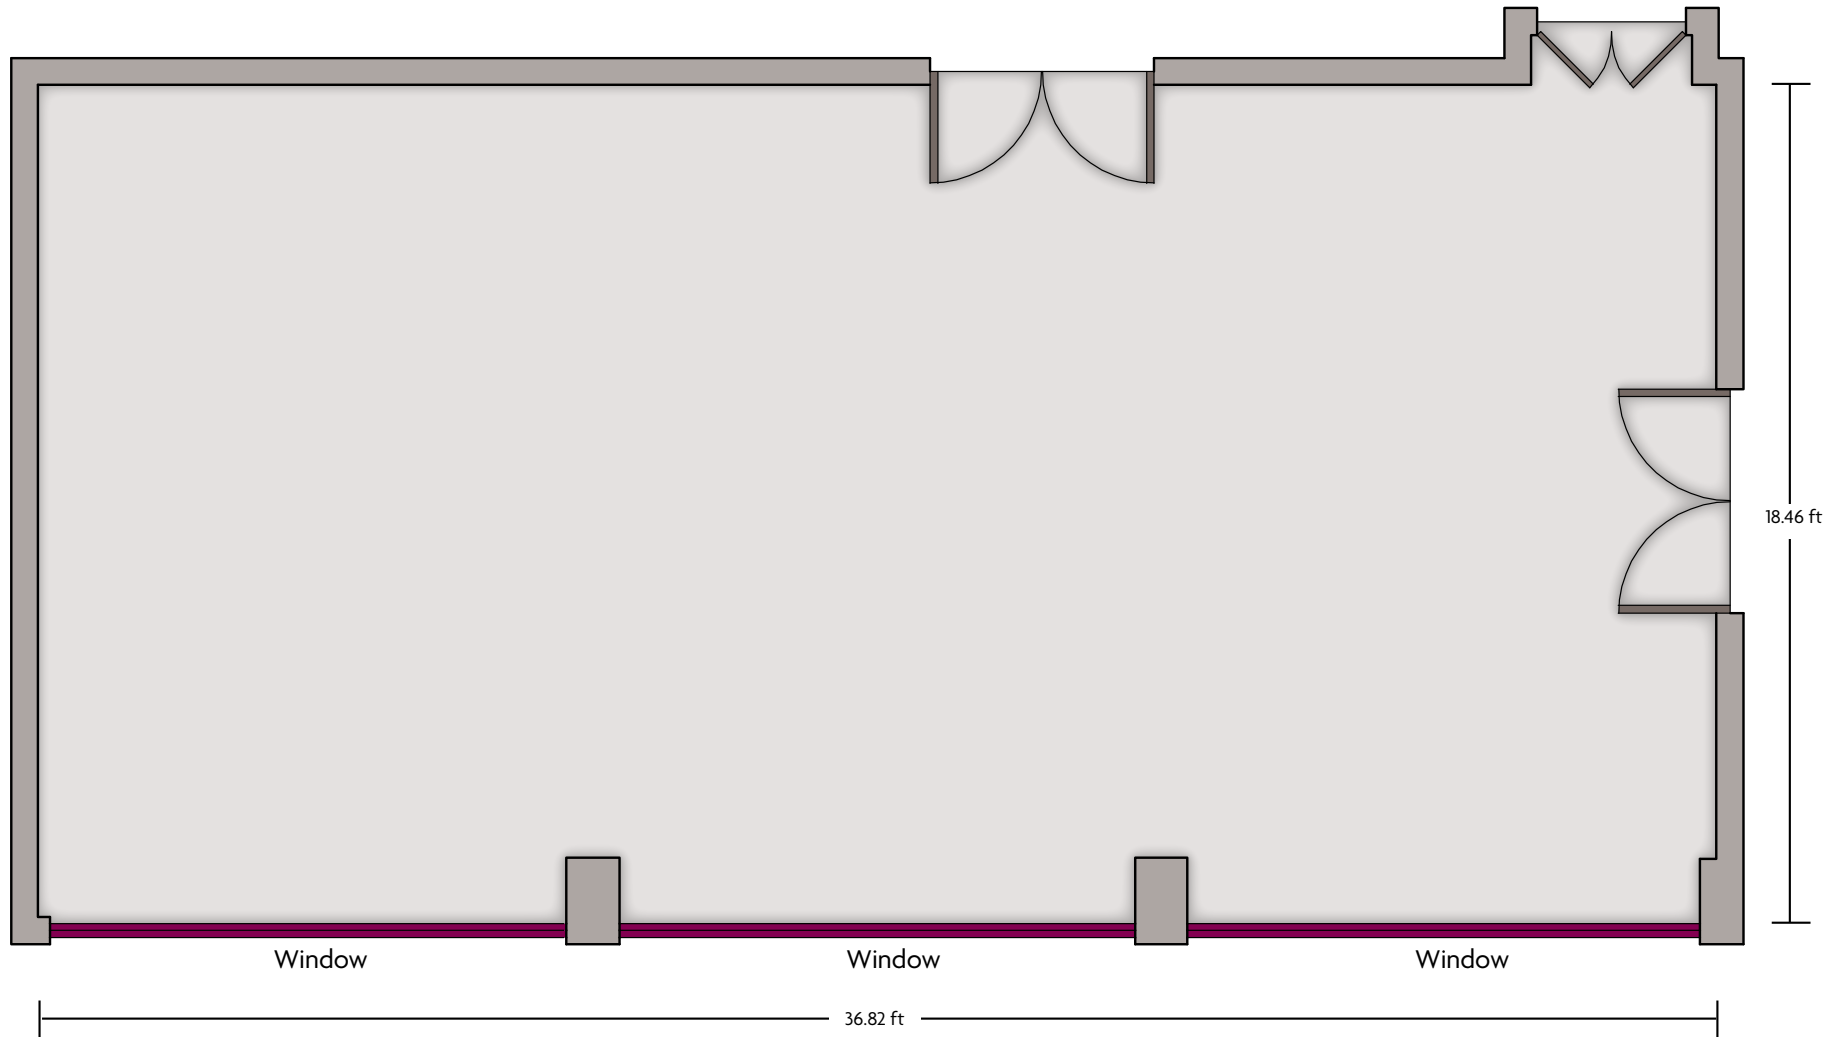

LENGTH: 36.8 Ft. WIDTH: 18.5 Ft. HEIGHT: 10 Ft. TOTAL SQUARE FEET: 679 Sq Ft MAXIMUM CAPACITY: 75 POWER OUTLETS: 8

7050 Stemmons Freeway | Dallas, TX 75247 | 214.630.8500

*Multiple layout options available for this space.