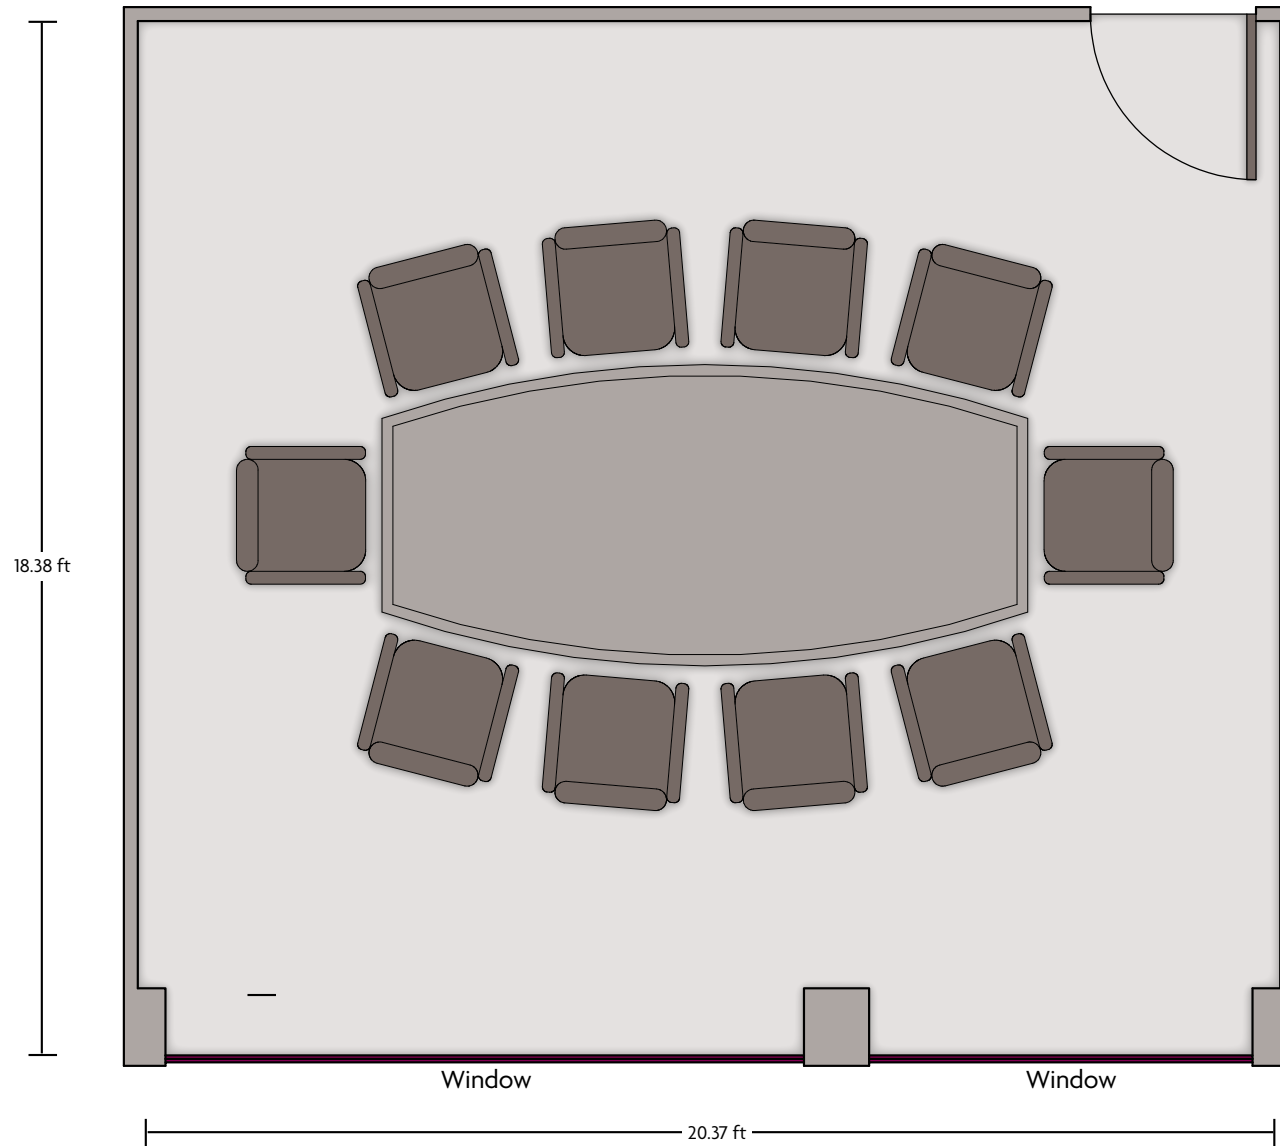

LENGTH: 18.3 Ft. WIDTH: 15.8 Ft. HEIGHT: 10 Ft. TOTAL SQUARE FEET: 287 Sq Ft MAXIMUM CAPACITY: 20 POWER OUTLETS: 4

7050 Stemmons Freeway | Dallas, TX 75247 | 214.630.8500

\*Multiple layout options available for this space.

# Crowne Plaza® Dallas-Market Center - Boardroom

LENGTH: 20.4 Ft. WIDTH: 18.4 Ft. HEIGHT: 10 Ft. TOTAL SQUARE FEET: 373 Sq Ft MAXIMUM CAPACITY: 12 POWER OUTLETS: 4

7050 Stemmons Freeway | Dallas, TX 75247 | 214.630.8500

LENGTH: 24.9 Ft.    WIDTH: 21 Ft.    HEIGHT: 10.5 Ft.    TOTAL SQUARE FEET: 524 Sq Ft    MAXIMUM CAPACITY: 50    POWER OUTLETS: 4

7050 Stemmons Freeway | Dallas, TX 75247 | 214.630.8500

\*Multiple layout options available for this space.

LENGTH: 29.3 Ft. WIDTH: 25 Ft. HEIGHT: 8 Ft. TOTAL SQUARE FEET: 587 Sq Ft MAXIMUM CAPACITY: 40 POWER OUTLETS: 13

7050 Stemmons Freeway | Dallas, TX 75247 | 214.630.8500

LENGTH: 48.8 Ft. WIDTH: 19.2 Ft. HEIGHT: 10 Ft. TOTAL SQUARE FEET: 882 Sq Ft MAXIMUM CAPACITY: 100 POWER OUTLETS: 6