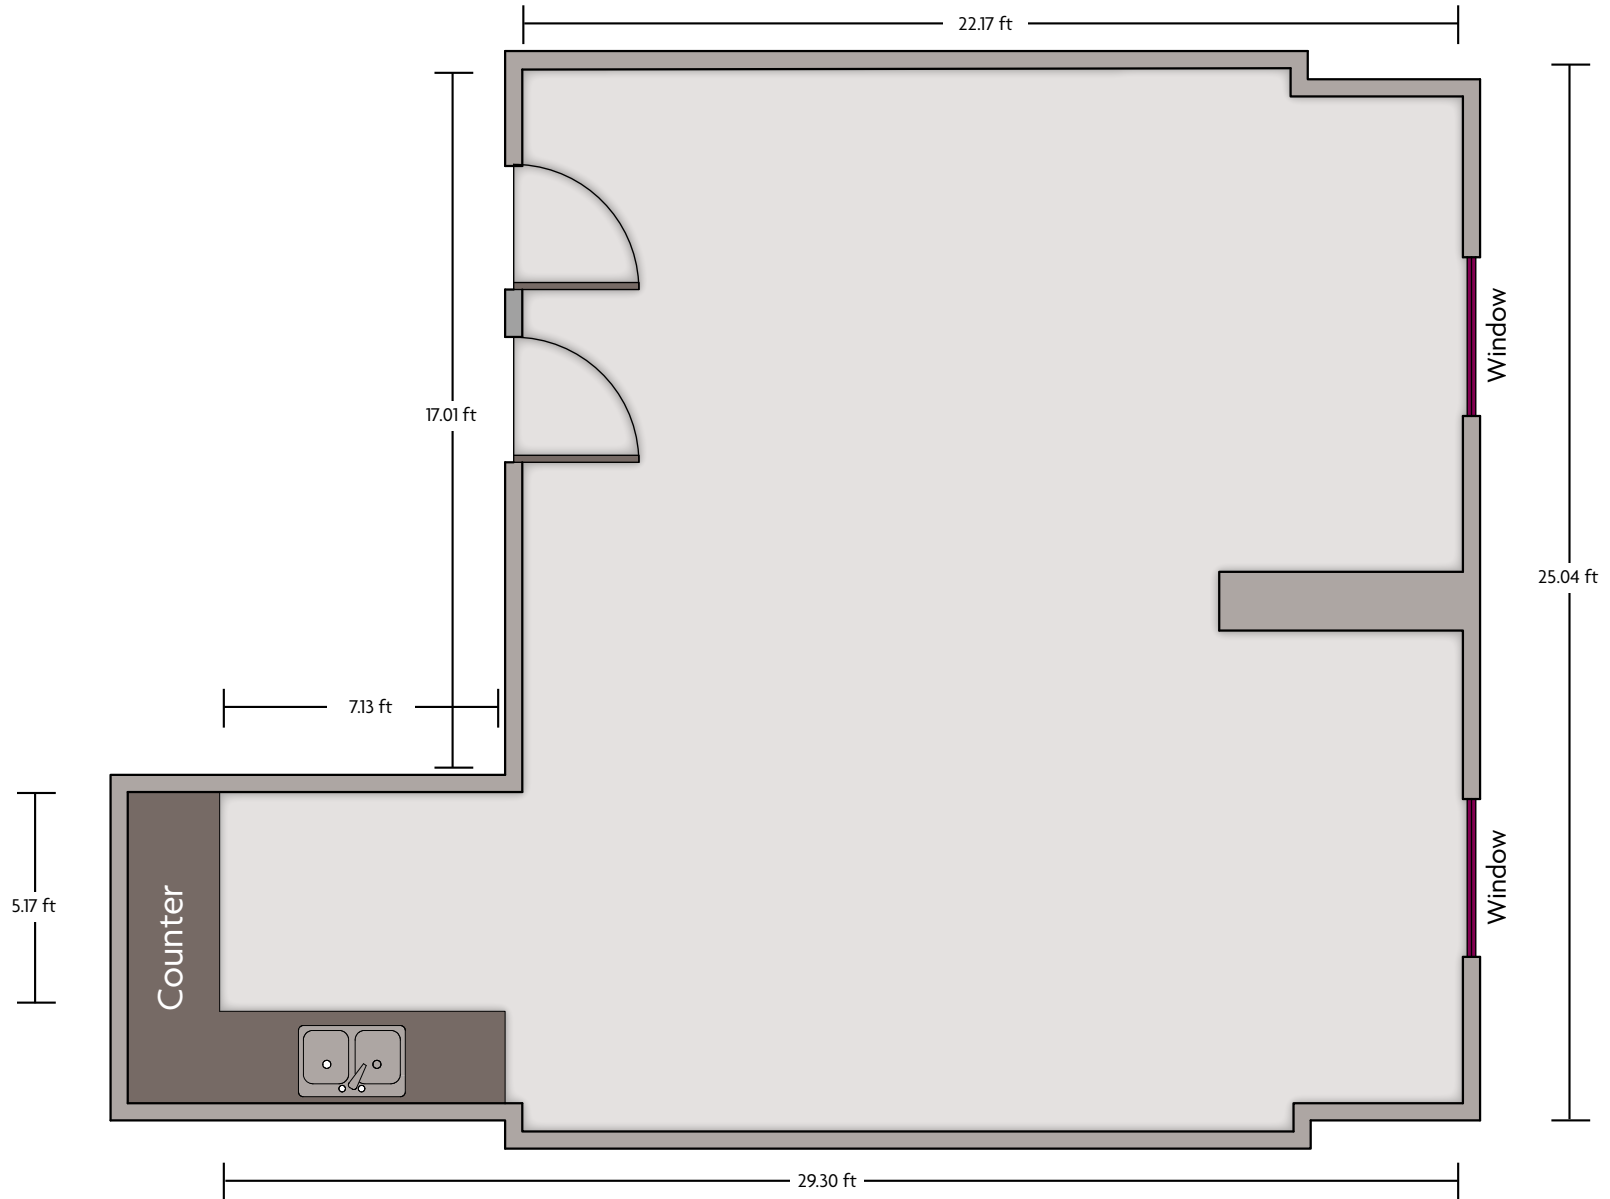

LENGTH: 18.3 Ft. WIDTH: 15.8 Ft. HEIGHT: 10 Ft. TOTAL SQUARE FEET: 287 Sq Ft MAXIMUM CAPACITY: 20 POWER OUTLETS: 4

7050 Stemmons Freeway | Dallas, TX 75247 | 214.630.8500

\*Multiple layout options available for this space.

# Crowne Plaza® Dallas-Market Center - Boardroom

LENGTH: 20.4 Ft. WIDTH: 18.4 Ft. HEIGHT: 10 Ft. TOTAL SQUARE FEET: 373 Sq Ft MAXIMUM CAPACITY: 12 POWER OUTLETS: 4

7050 Stemmons Freeway | Dallas, TX 75247 | 214.630.8500

LENGTH: 24.9 Ft.    WIDTH: 21 Ft.    HEIGHT: 10.5 Ft.    TOTAL SQUARE FEET: 524 Sq Ft    MAXIMUM CAPACITY: 50    POWER OUTLETS: 4

7050 Stemmons Freeway | Dallas, TX 75247 | 214.630.8500

\*Multiple layout options available for this space.

LENGTH: 29.3 Ft. WIDTH: 25 Ft. HEIGHT: 8 Ft. TOTAL SQUARE FEET: 587 Sq Ft MAXIMUM CAPACITY: 40 POWER OUTLETS: 13

7050 Stemmons Freeway | Dallas, TX 75247 | 214.630.8500

LENGTH: 48.8 Ft. WIDTH: 19.2 Ft. HEIGHT: 10 Ft. TOTAL SQUARE FEET: 882 Sq Ft MAXIMUM CAPACITY: 100 POWER OUTLETS: 6