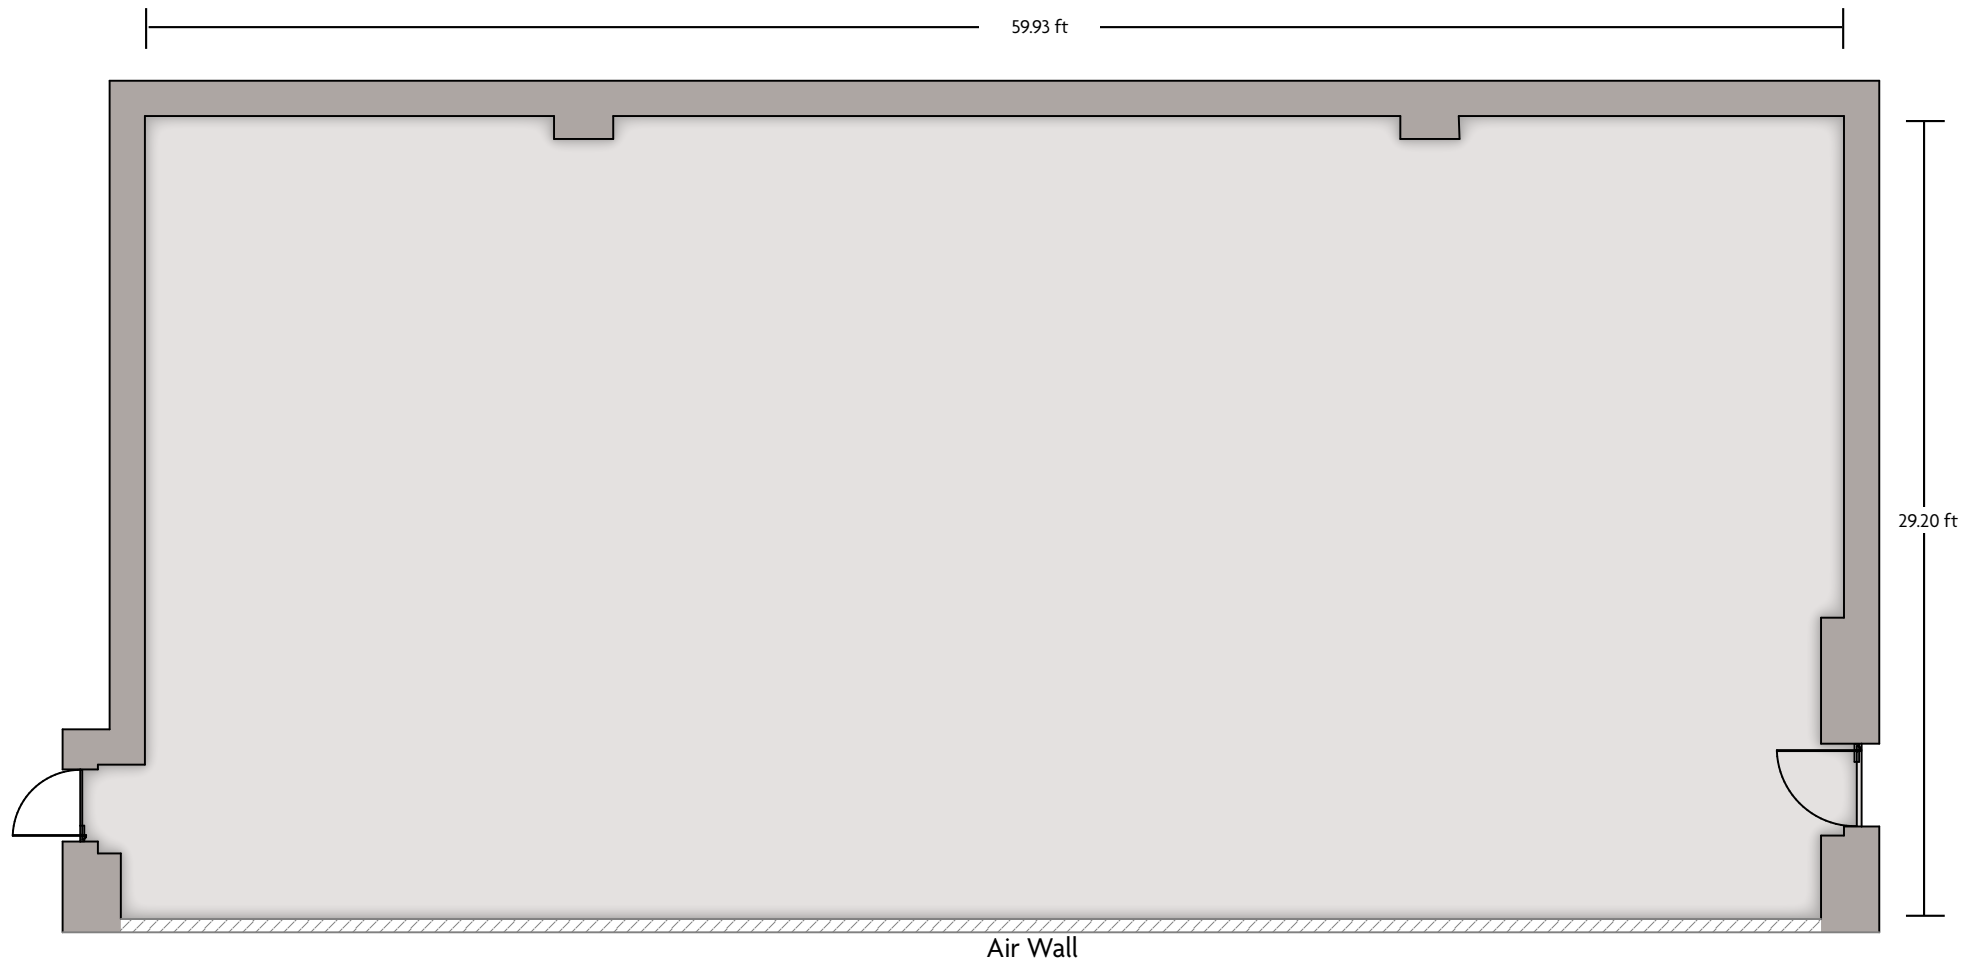

LENGTH: 36.7 Ft.    WIDTH: 18.3 Ft.    HEIGHT: 10.5 Ft.    TOTAL SQUARE FEET: 675 Sq Ft    MAXIMUM CAPACITY: 75    POWER OUTLETS: 5

7050 Stemmons Freeway | Dallas, TX 75247 | 214.630.8500

\*Multiple layout options available for this space.

LENGTH: 59.9 Ft.    WIDTH: 48.5 Ft.    HEIGHT: 14 Ft.    TOTAL SQUARE FEET: 2905 Sq Ft    MAXIMUM CAPACITY: 330    POWER OUTLETS: 7

7050 Stemmons Freeway | Dallas, TX 75247 | 214.630.8500

\*Multiple layout options available for this space.

LENGTH: 59.9 Ft.    WIDTH: 29.2 Ft.    HEIGHT: 14 Ft.    TOTAL SQUARE FEET: 1,794 Sq Ft    MAXIMUM CAPACITY: 200    POWER OUTLETS: 7

7050 Stemmons Freeway | Dallas, TX 75247 | 214.630.8500

\*Multiple layout options available for this space.

LENGTH: 59.9 Ft.    WIDTH: 29.2 Ft.    HEIGHT: 14 Ft.    TOTAL SQUARE FEET: 1,794 Sq Ft    MAXIMUM CAPACITY: 150    POWER OUTLETS: 7

7050 Stemmons Freeway | Dallas, TX 75247 | 214.630.8500

\*Multiple layout options available for this space.