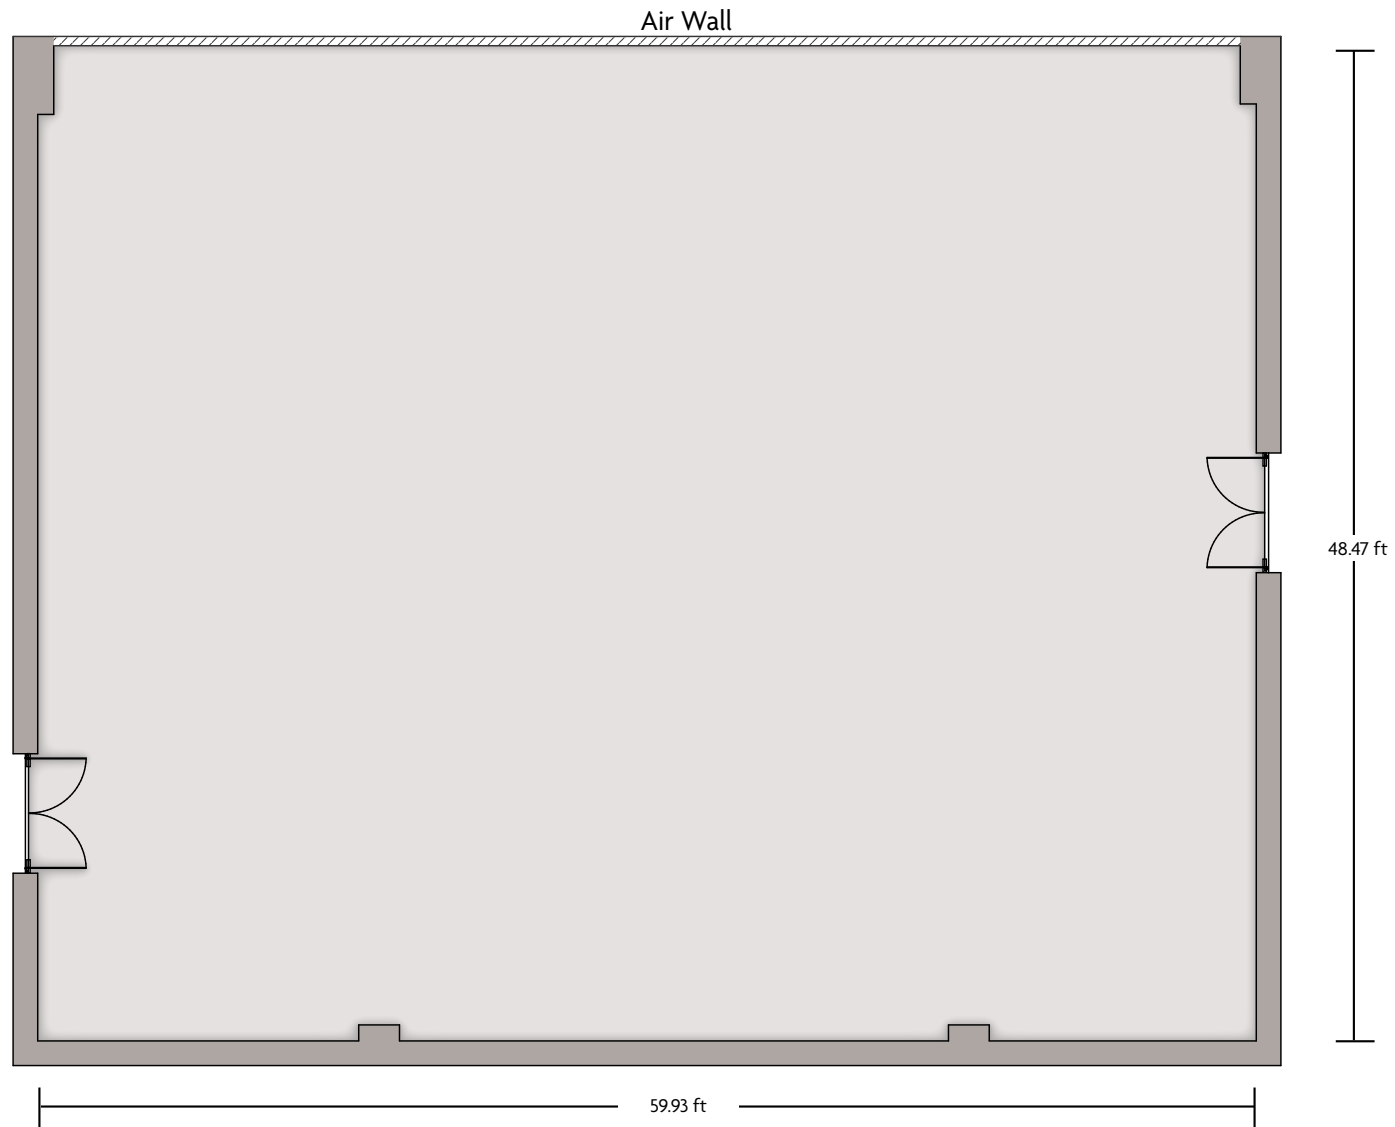

LENGTH: 24.9 Ft.    WIDTH: 18.2 Ft.    HEIGHT: 10 Ft.    TOTAL SQUARE FEET: 450 Sq Ft    MAXIMUM CAPACITY: 40    POWER OUTLETS: 4

7050 Stemmons Freeway | Dallas, TX 75247 | 214.630.8500

\*Multiple layout options available for this space.

LENGTH: 36.7 Ft.    WIDTH: 18.3 Ft.    HEIGHT: 10.5 Ft.    TOTAL SQUARE FEET: 675 Sq Ft    MAXIMUM CAPACITY: 75    POWER OUTLETS: 5

7050 Stemmons Freeway | Dallas, TX 75247 | 214.630.8500

\*Multiple layout options available for this space.

LENGTH: 59.9 Ft.    WIDTH: 48.5 Ft.    HEIGHT: 14 Ft.    TOTAL SQUARE FEET: 2905 Sq Ft    MAXIMUM CAPACITY: 330    POWER OUTLETS: 7

7050 Stemmons Freeway | Dallas, TX 75247 | 214.630.8500

\*Multiple layout options available for this space.

LENGTH: 59.9 Ft.    WIDTH: 29.2 Ft.    HEIGHT: 14 Ft.    TOTAL SQUARE FEET: 1,794 Sq Ft    MAXIMUM CAPACITY: 200    POWER OUTLETS: 7

7050 Stemmons Freeway | Dallas, TX 75247 | 214.630.8500

\*Multiple layout options available for this space.