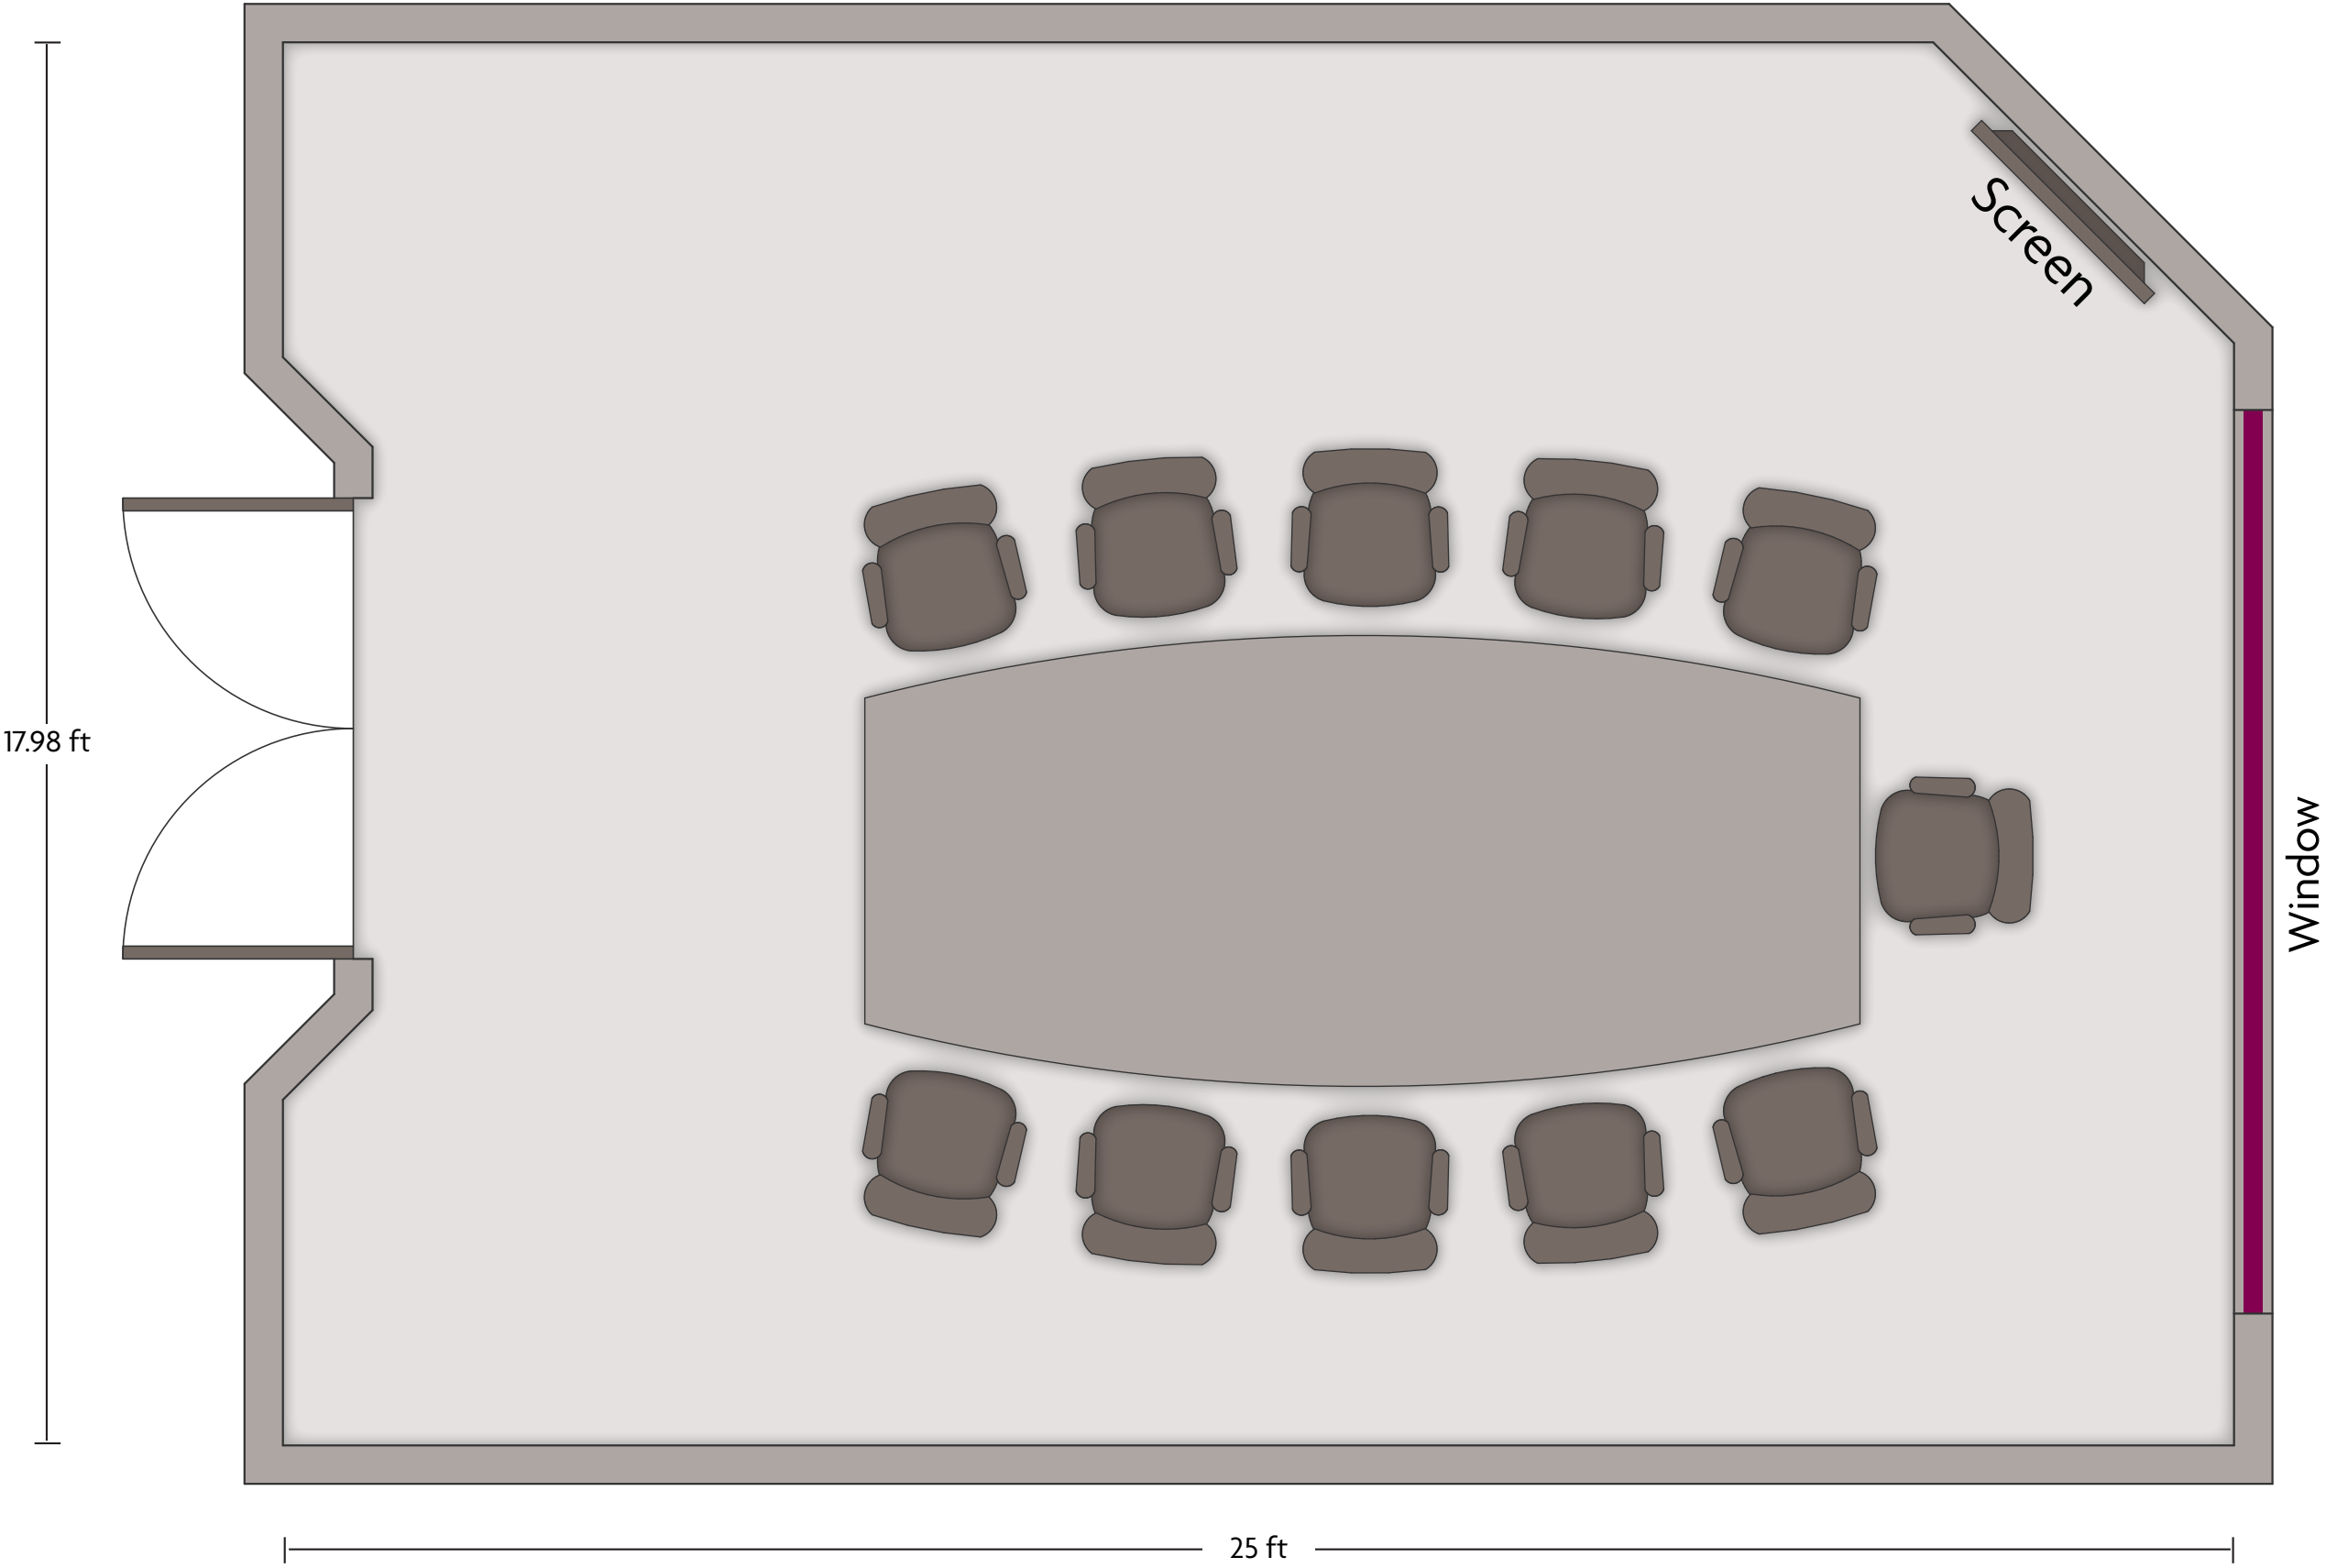

*Multiple layout options available for this space.

Crowne Plaza® Saddle Brook - Presidential Boardroom

LENGTH: 30.5 ft WIDTH: 25.3 ft HEIGHT: 8.2 ft TOTAL SQUARE FEET: 723 ft² MAXIMUM CAPACITY: 70 POWER OUTLETS: 14

50 Kenny Place | Saddle Brook, New Jersey - 07663, United States | 1-201-880-8250

*Multiple layout options available for this space.

LENGTH: 25 ft WIDTH: 18 ft HEIGHT: 8.2 ft TOTAL SQUARE FEET: 432 ft² MAXIMUM CAPACITY: 20 POWER OUTLETS: 7

*Multiple layout options available for this space.