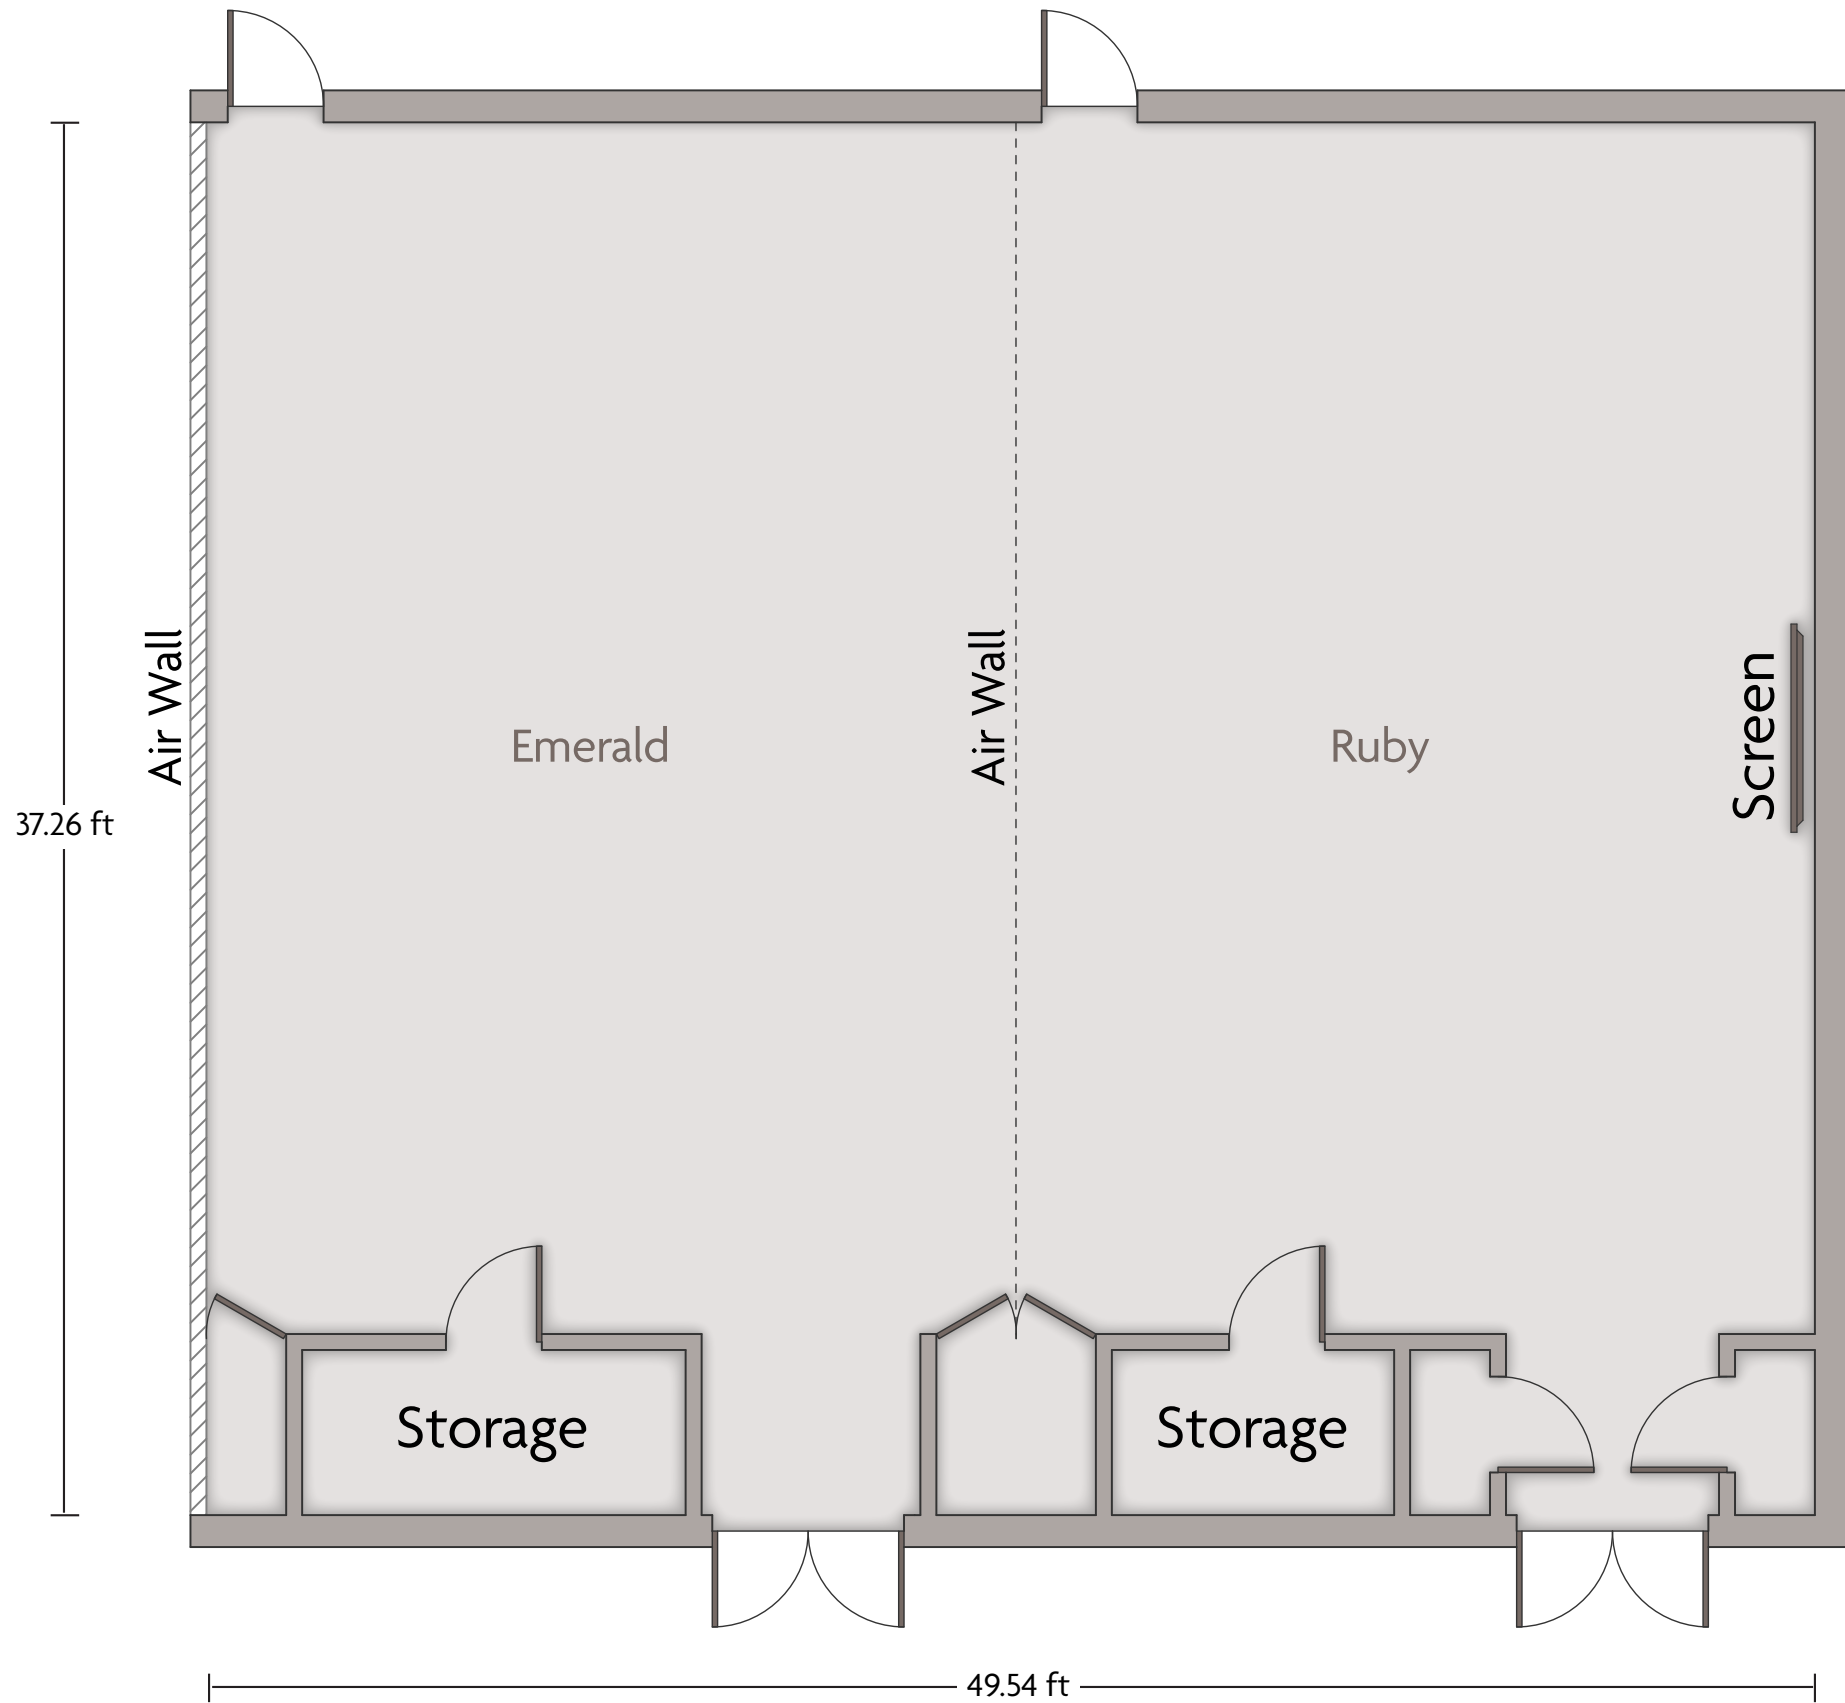

*Multiple layout options available for this space.

LENGTH: 37.3 ft WIDTH: 24.6 ft HEIGHT: 9.2 ft TOTAL SQUARE FEET: 955 ft² MAXIMUM CAPACITY: 130 POWER OUTLETS: 6

50 Kenny Place | Saddle Brook, New Jersey - 07663, United States | 1-201-880-8250

*Multiple layout options available for this space.

LENGTH: 57.7 ft WIDTH: 37.3 ft HEIGHT: 9.2 ft TOTAL SQUARE FEET: 2,235 ft² MAXIMUM CAPACITY: 303 POWER OUTLETS: 11

50 Kenny Place | Saddle Brook, New Jersey - 07663, United States | 1-201-880-8250

*Multiple layout options available for this space.

LENGTH: 49.5 ft WIDTH: 37.3 ft HEIGHT: 9.2 ft TOTAL SQUARE FEET: 1,924 ft² MAXIMUM CAPACITY: 265 POWER OUTLETS: 10

50 Kenny Place | Saddle Brook, New Jersey - 07663, United States | 1-201-880-8250

*Multiple layout options available for this space.

Crowne Plaza® Saddle Brook - Presidential Boardroom

LENGTH: 30.5 ft WIDTH: 25.3 ft HEIGHT: 8.2 ft TOTAL SQUARE FEET: 723 ft² MAXIMUM CAPACITY: 70 POWER OUTLETS: 14