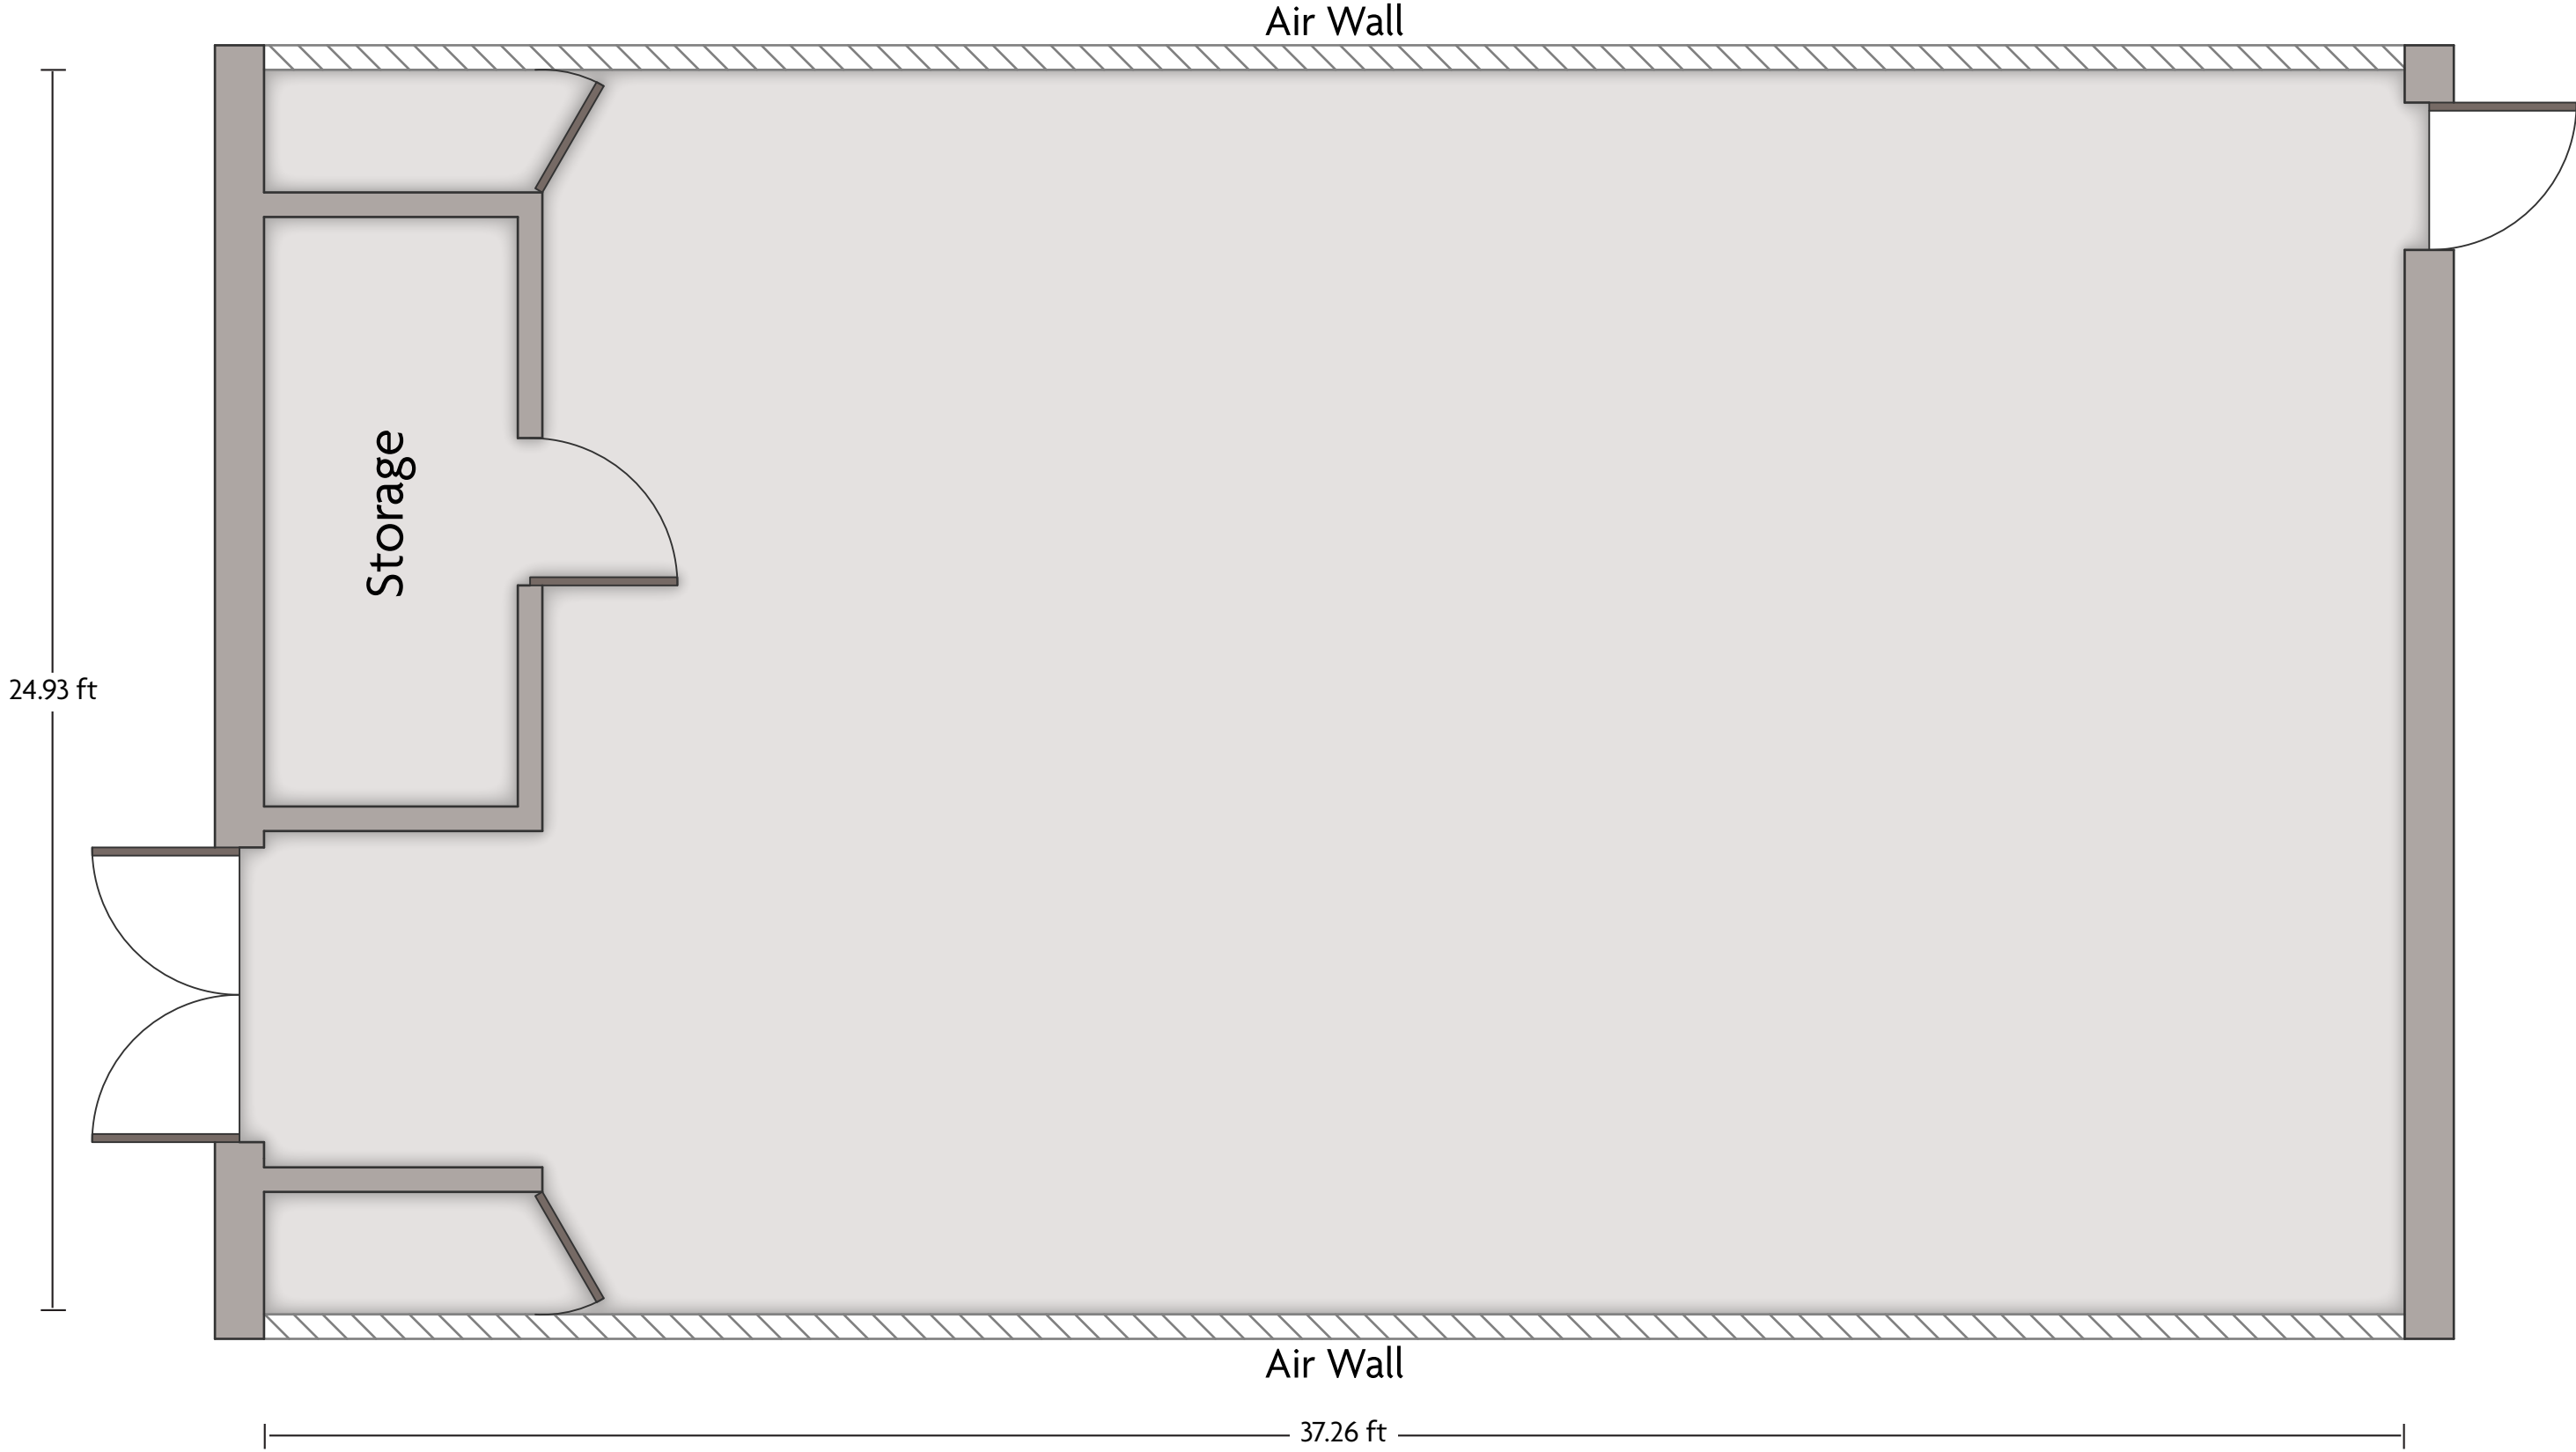

Crowne Plaza® Saddle Brook - Crowne Jewel Ballroom

LENGTH: 82.5 ft WIDTH: 37.3 ft HEIGHT: 9.2 ft TOTAL SQUARE FEET: 3,190 ft² MAXIMUM CAPACITY: 375 POWER OUTLETS: 17

50 Kenny Place | Saddle Brook, New Jersey - 07663, United States | 1-201-880-8250

*Multiple layout options available for this space.

LENGTH: 37.3 ft WIDTH: 32.8 ft HEIGHT: 9.2 ft TOTAL SQUARE FEET: 1,267 ft² MAXIMUM CAPACITY: 168 POWER OUTLETS: 7

50 Kenny Place | Saddle Brook, New Jersey - 07663, United States | 1-201-880-8250

*Multiple layout options available for this space.

LENGTH: 37.3 ft WIDTH: 24.9 ft HEIGHT: 9.2 ft TOTAL SQUARE FEET: 968 ft² MAXIMUM CAPACITY: 135 POWER OUTLETS: 4

50 Kenny Place | Saddle Brook, New Jersey - 07663, United States | 1-201-880-8250

*Multiple layout options available for this space.

Crowne Plaza® Saddle Brook - Presidential Boardroom

LENGTH: 30.5 ft WIDTH: 25.3 ft HEIGHT: 8.2 ft TOTAL SQUARE FEET: 723 ft² MAXIMUM CAPACITY: 70 POWER OUTLETS: 14