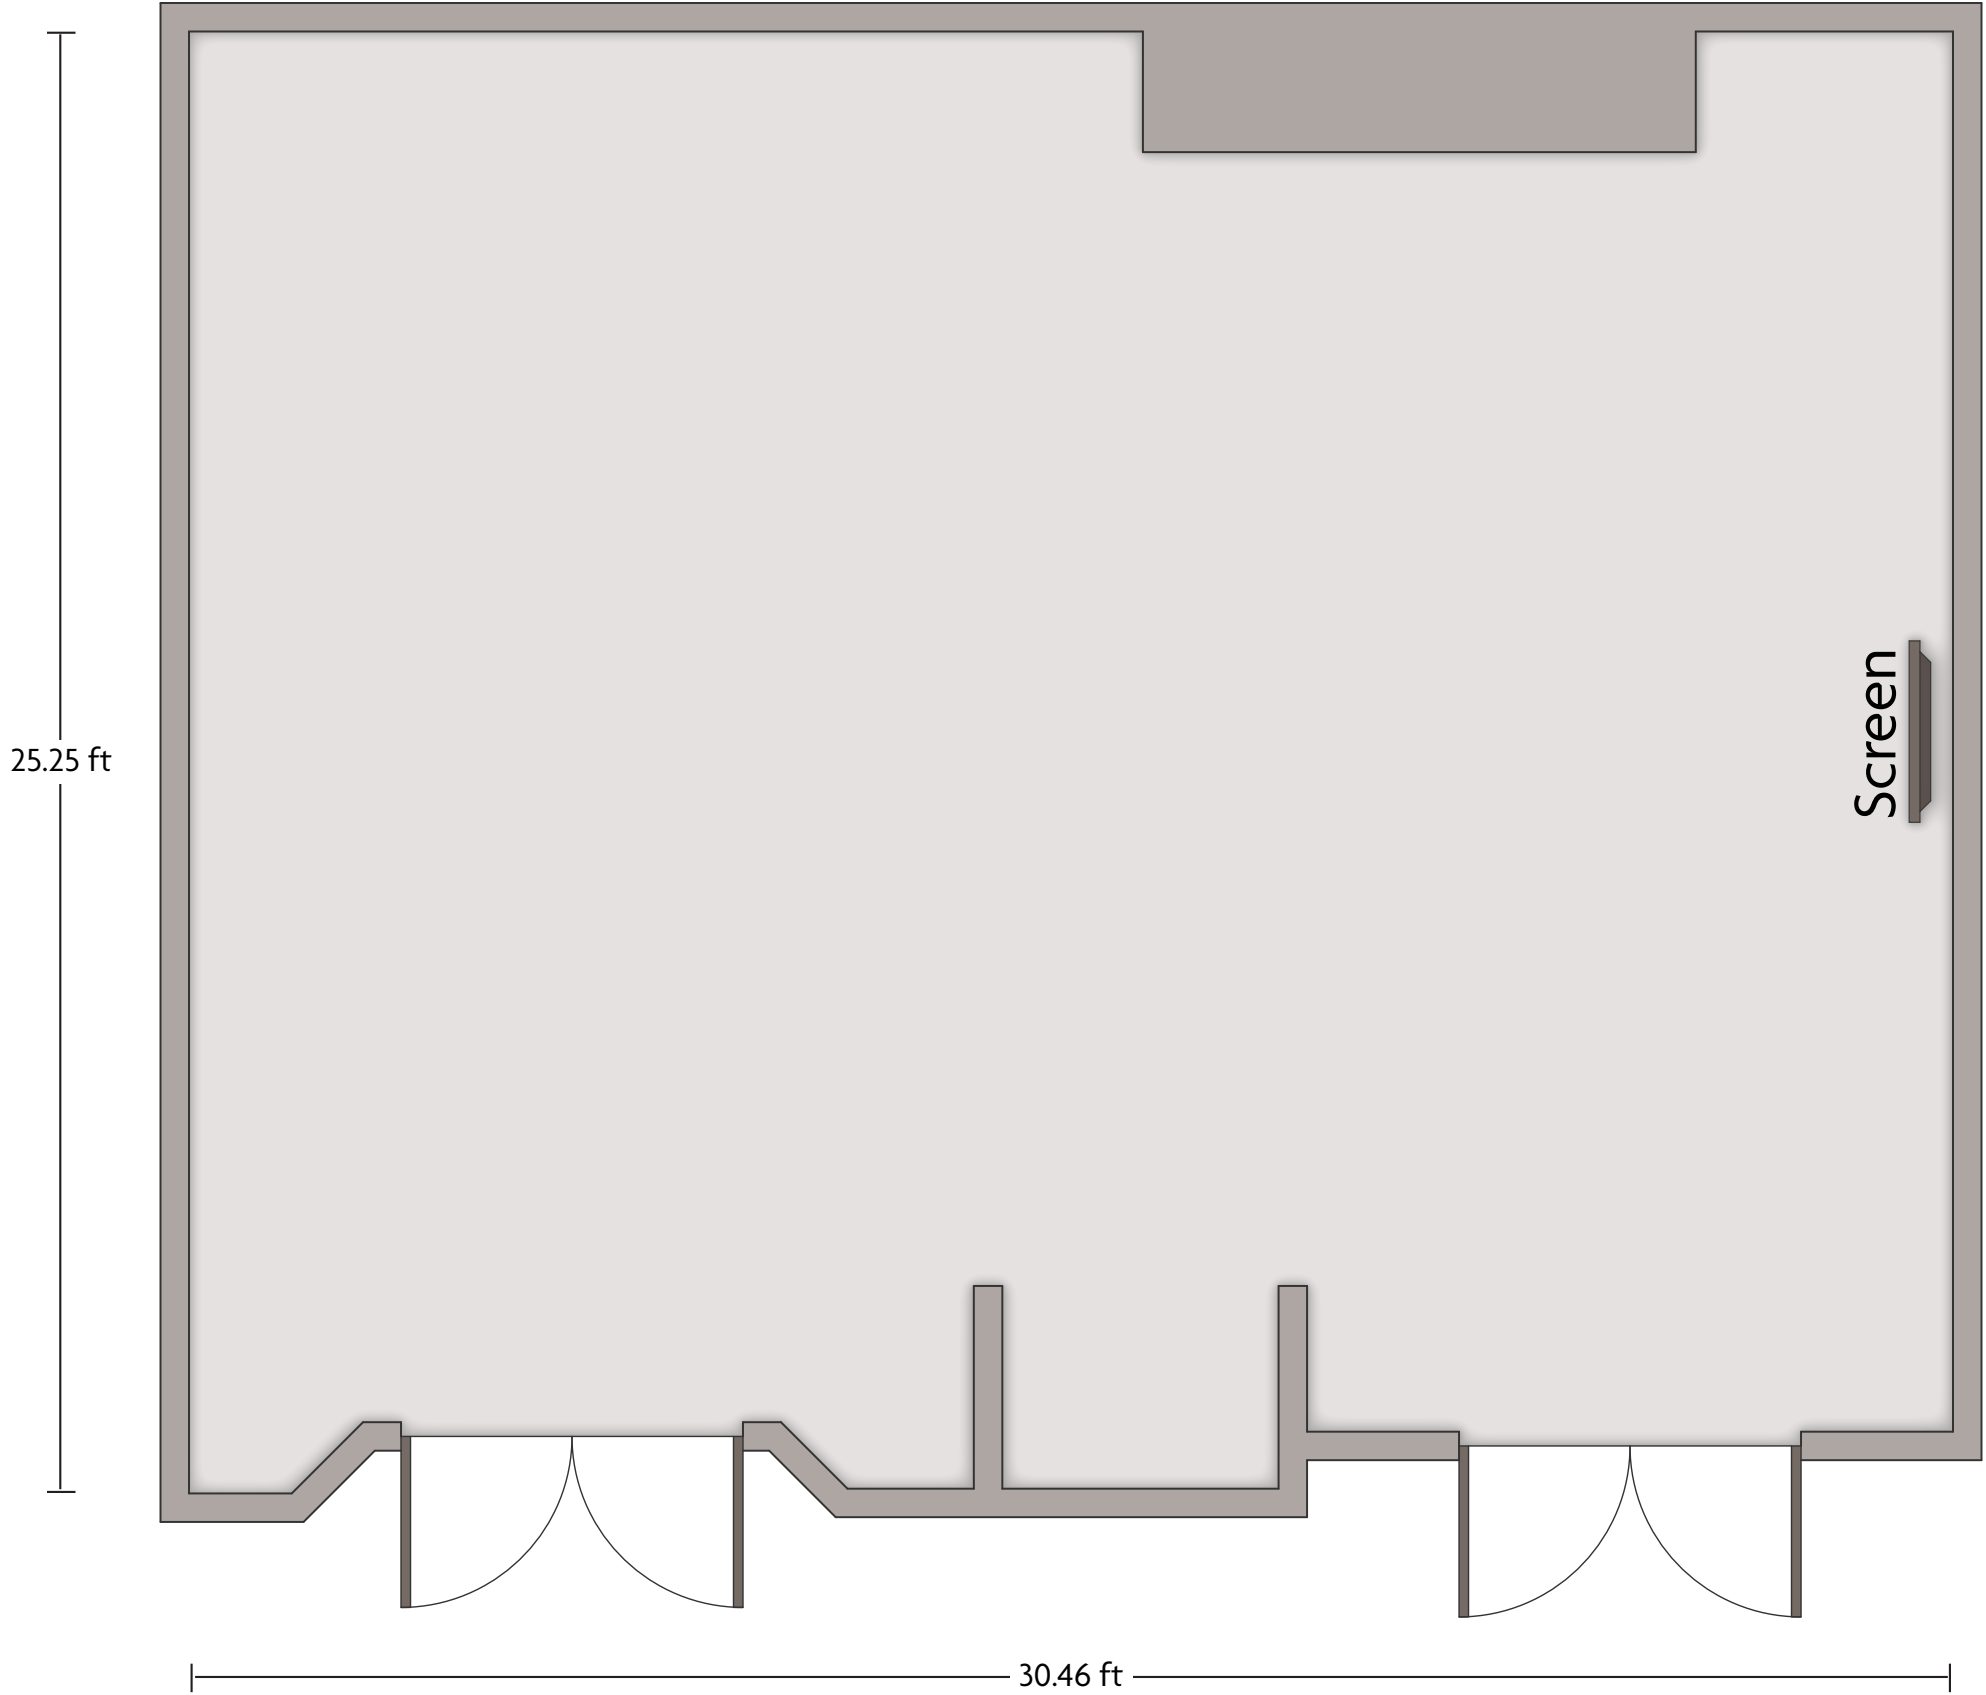

*Multiple layout options available for this space.

LENGTH: 49.5 ft WIDTH: 37.3 ft HEIGHT: 9.2 ft TOTAL SQUARE FEET: 1,924 ft² MAXIMUM CAPACITY: 265 POWER OUTLETS: 10

50 Kenny Place | Saddle Brook, New Jersey - 07663, United States | 1-201-880-8250

*Multiple layout options available for this space.

LENGTH: 63 ft WIDTH: 25.3 ft HEIGHT: 8.2 ft TOTAL SQUARE FEET: 1,554 ft² MAXIMUM CAPACITY: 175 POWER OUTLETS: 20

50 Kenny Place | Saddle Brook, New Jersey - 07663, United States | 1-201-880-8250

*Multiple layout options available for this space.

Crowne Plaza® Saddle Brook - Presidential Boardroom

LENGTH: 30.5 ft WIDTH: 25.3 ft HEIGHT: 8.2 ft TOTAL SQUARE FEET: 723 ft² MAXIMUM CAPACITY: 70 POWER OUTLETS: 14