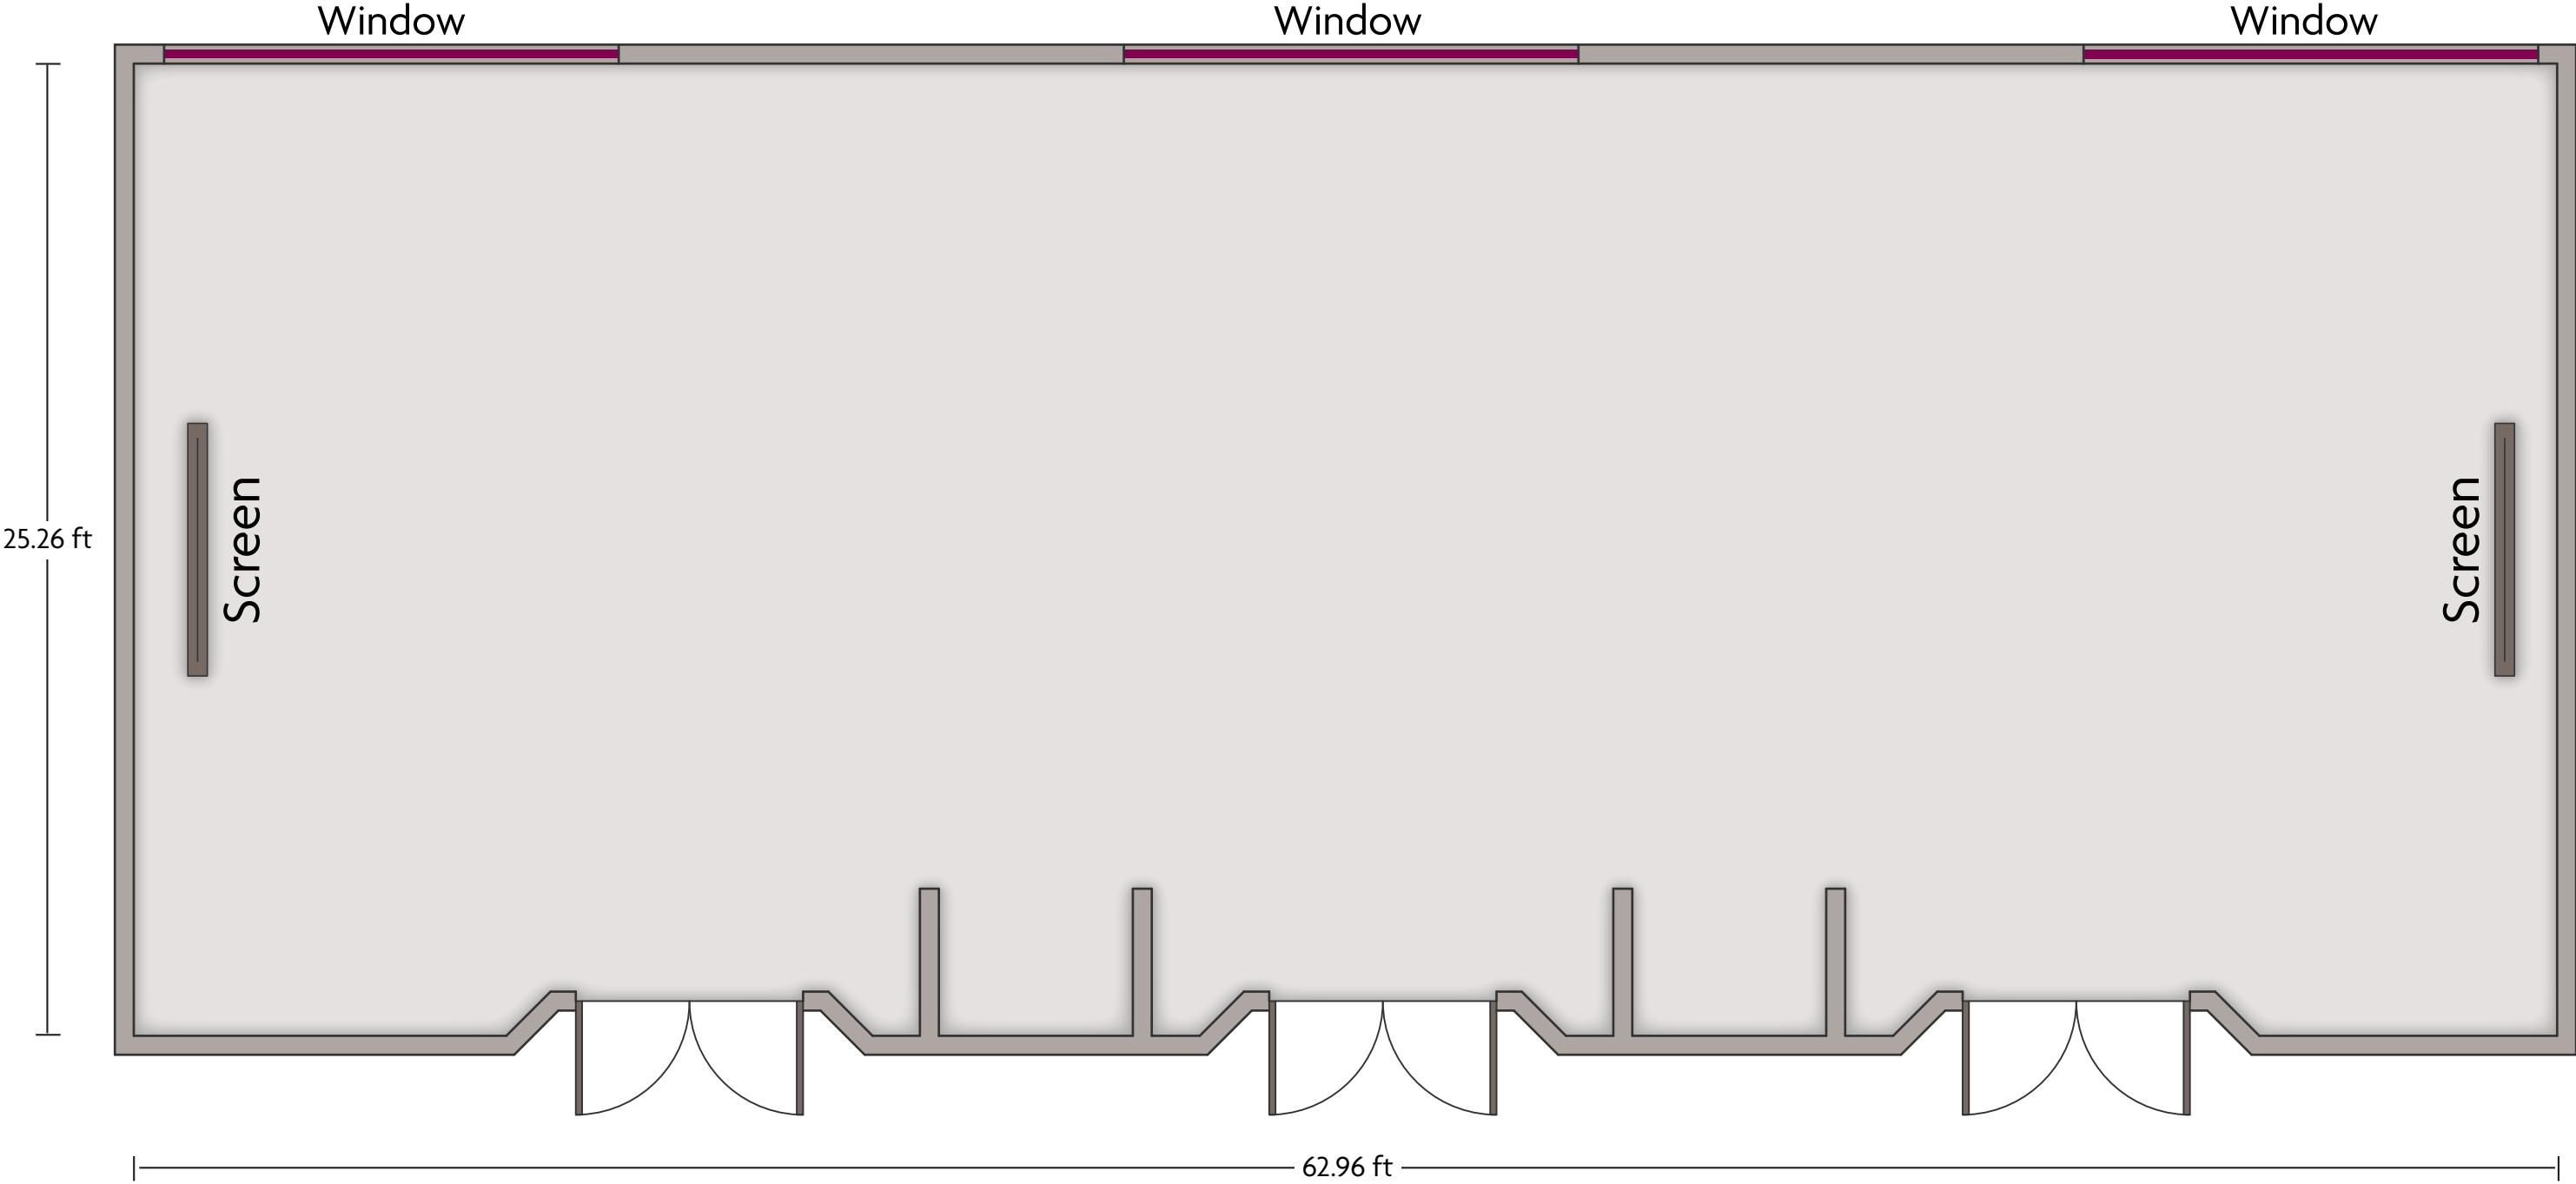

*Multiple layout options available for this space.

LENGTH: 57.7 ft WIDTH: 37.3 ft HEIGHT: 9.2 ft TOTAL SQUARE FEET: 2,235 ft² MAXIMUM CAPACITY: 303 POWER OUTLETS: 11

50 Kenny Place | Saddle Brook, New Jersey - 07663, United States | 1-201-880-8250

*Multiple layout options available for this space.

LENGTH: 49.5 ft WIDTH: 37.3 ft HEIGHT: 9.2 ft TOTAL SQUARE FEET: 1,924 ft² MAXIMUM CAPACITY: 265 POWER OUTLETS: 10

50 Kenny Place | Saddle Brook, New Jersey - 07663, United States | 1-201-880-8250

*Multiple layout options available for this space.

LENGTH: 63 ft WIDTH: 25.3 ft HEIGHT: 8.2 ft TOTAL SQUARE FEET: 1,554 ft² MAXIMUM CAPACITY: 175 POWER OUTLETS: 20

50 Kenny Place | Saddle Brook, New Jersey - 07663, United States | 1-201-880-8250

*Multiple layout options available for this space.

Crowne Plaza® Saddle Brook - Presidential Boardroom

LENGTH: 30.5 ft WIDTH: 25.3 ft HEIGHT: 8.2 ft TOTAL SQUARE FEET: 723 ft² MAXIMUM CAPACITY: 70 POWER OUTLETS: 14