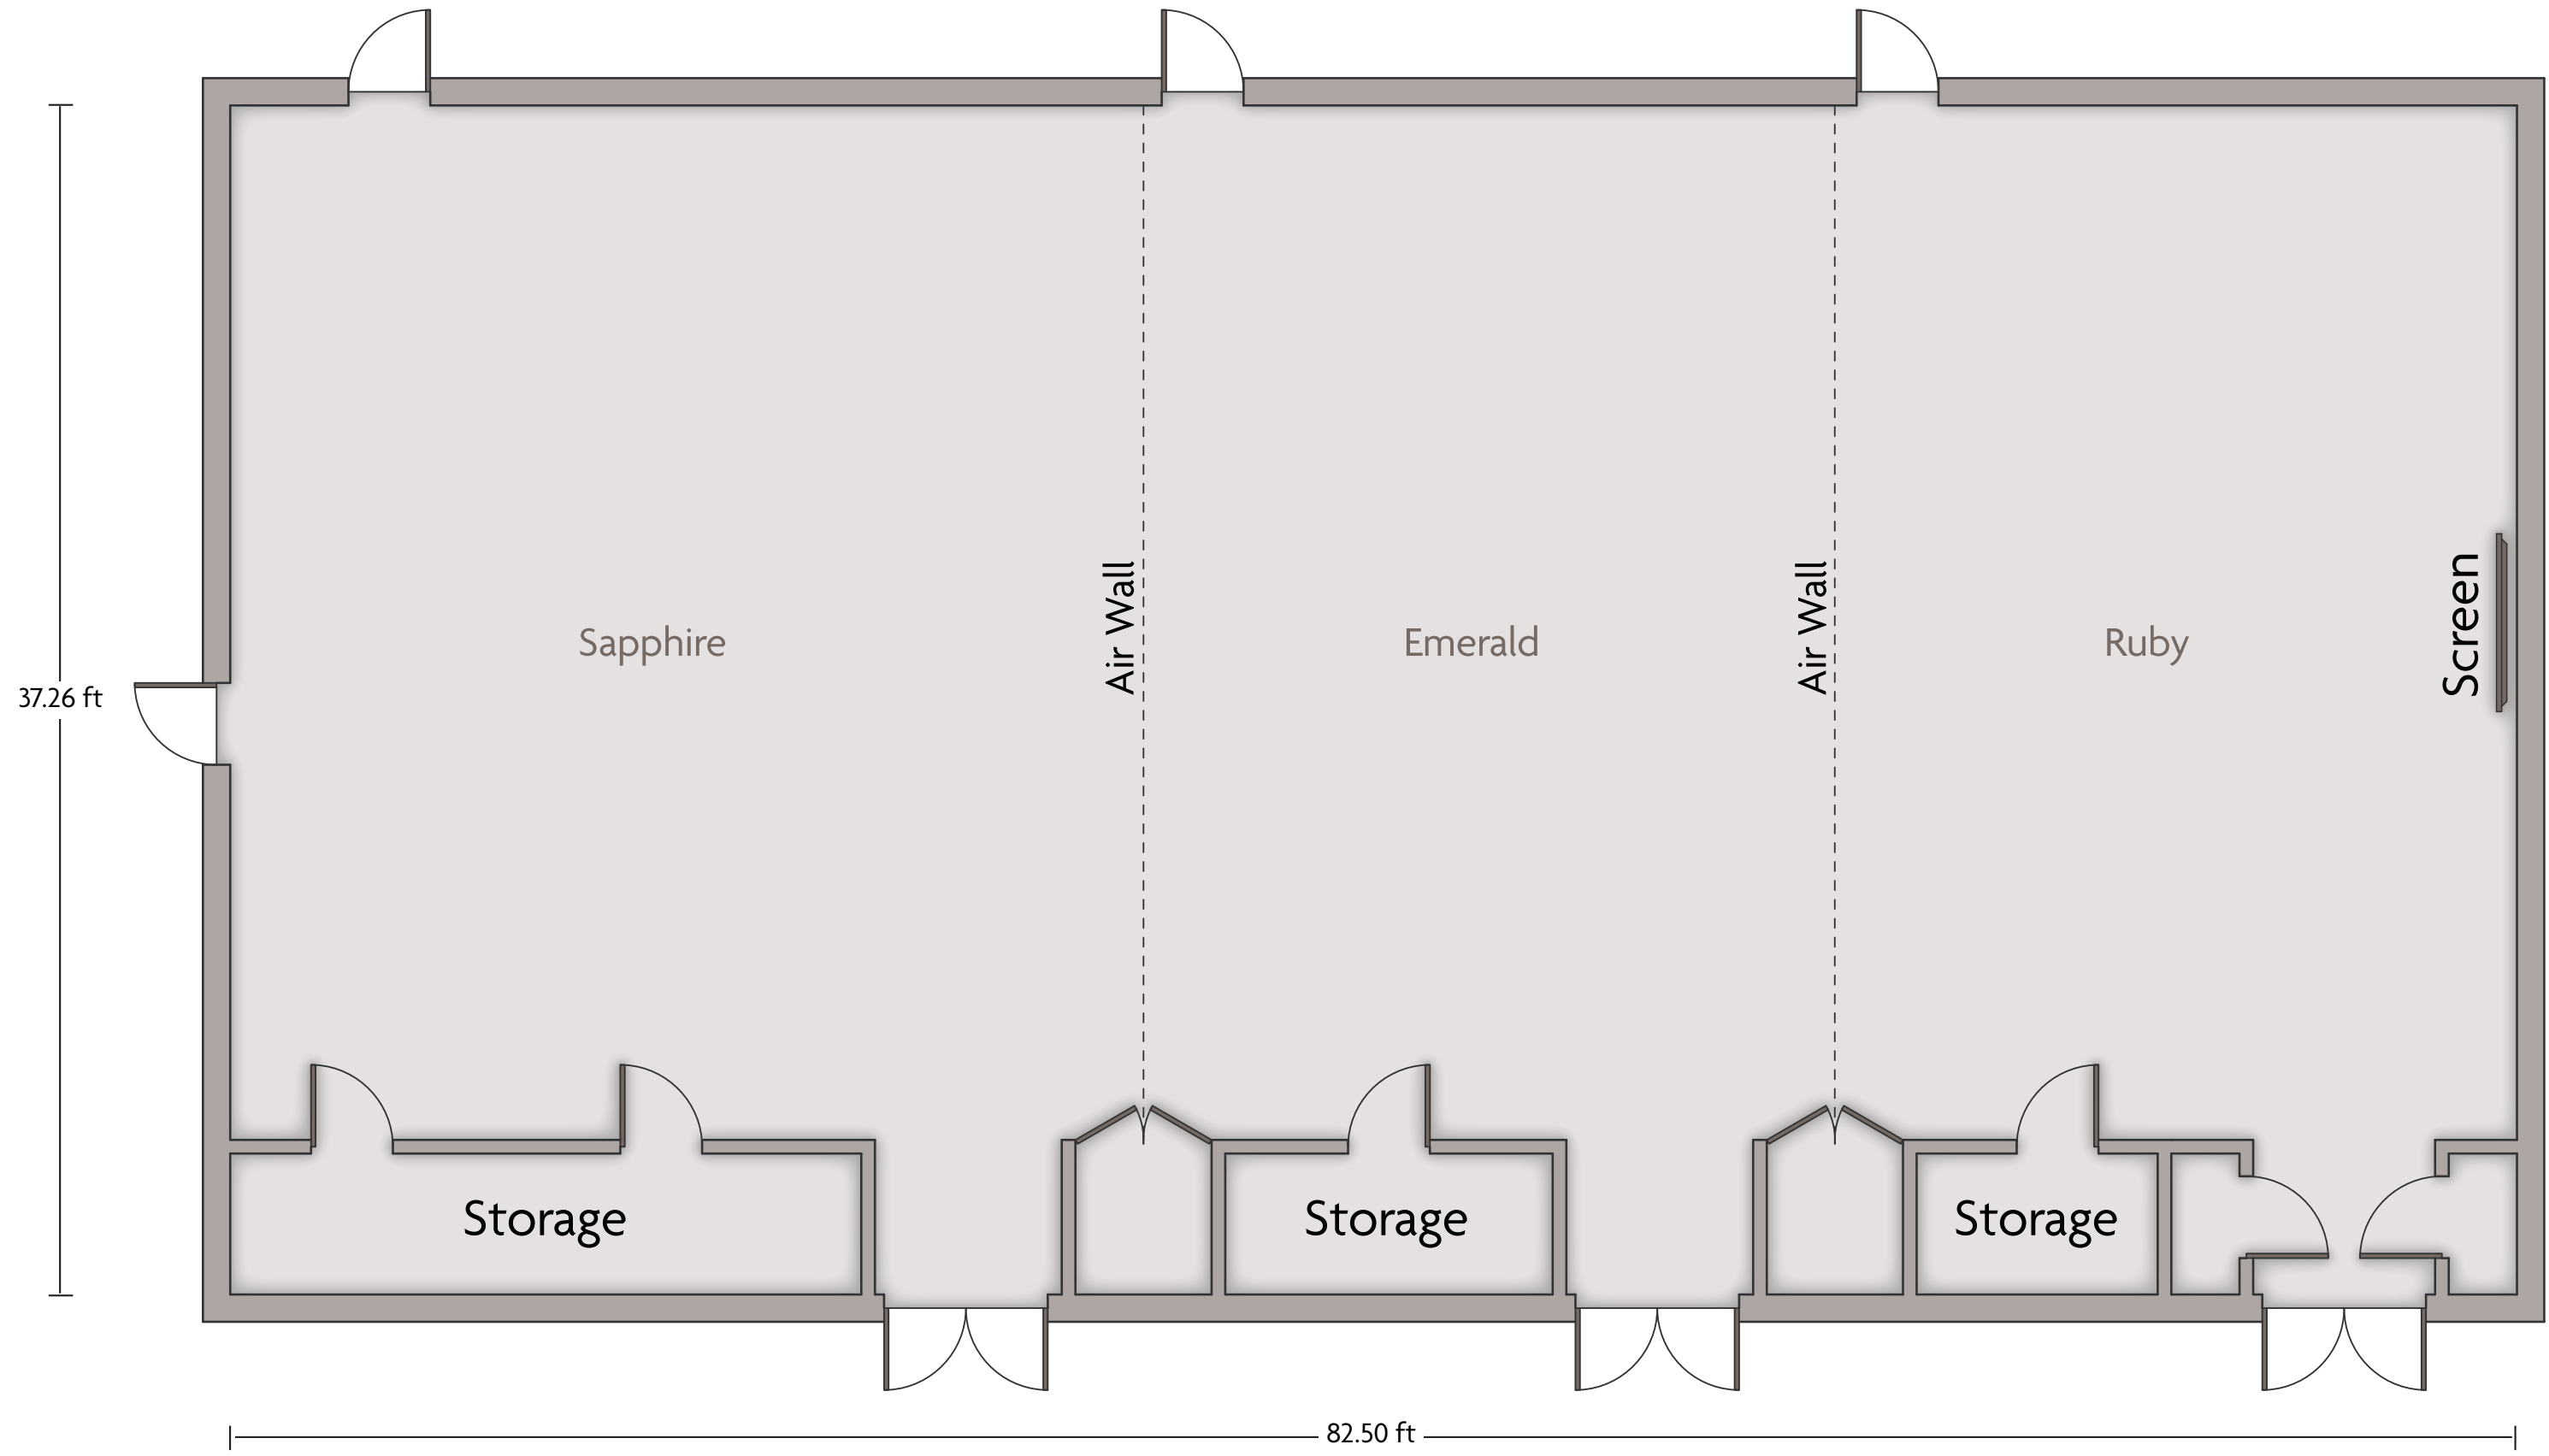

Crowne Plaza® Saddle Brook - Crowne Jewel Ballroom

LENGTH: 82.5 ft WIDTH: 37.3 ft HEIGHT: 9.2 ft TOTAL SQUARE FEET: 3,190 ft² MAXIMUM CAPACITY: 375 POWER OUTLETS: 17

50 Kenny Place | Saddle Brook, New Jersey - 07663, United States | 1-201-880-8250

*Multiple layout options available for this space.

LENGTH: 37.3 ft WIDTH: 32.8 ft HEIGHT: 9.2 ft TOTAL SQUARE FEET: 1,267 ft² MAXIMUM CAPACITY: 168 POWER OUTLETS: 7

50 Kenny Place | Saddle Brook, New Jersey - 07663, United States | 1-201-880-8250

*Multiple layout options available for this space.

LENGTH: 37.3 ft WIDTH: 24.9 ft HEIGHT: 9.2 ft TOTAL SQUARE FEET: 968 ft² MAXIMUM CAPACITY: 135 POWER OUTLETS: 4

50 Kenny Place | Saddle Brook, New Jersey - 07663, United States | 1-201-880-8250

*Multiple layout options available for this space.

Crowne Plaza® Saddle Brook - Presidential Boardroom

LENGTH: 30.5 ft WIDTH: 25.3 ft HEIGHT: 8.2 ft TOTAL SQUARE FEET: 723 ft² MAXIMUM CAPACITY: 70 POWER OUTLETS: 14