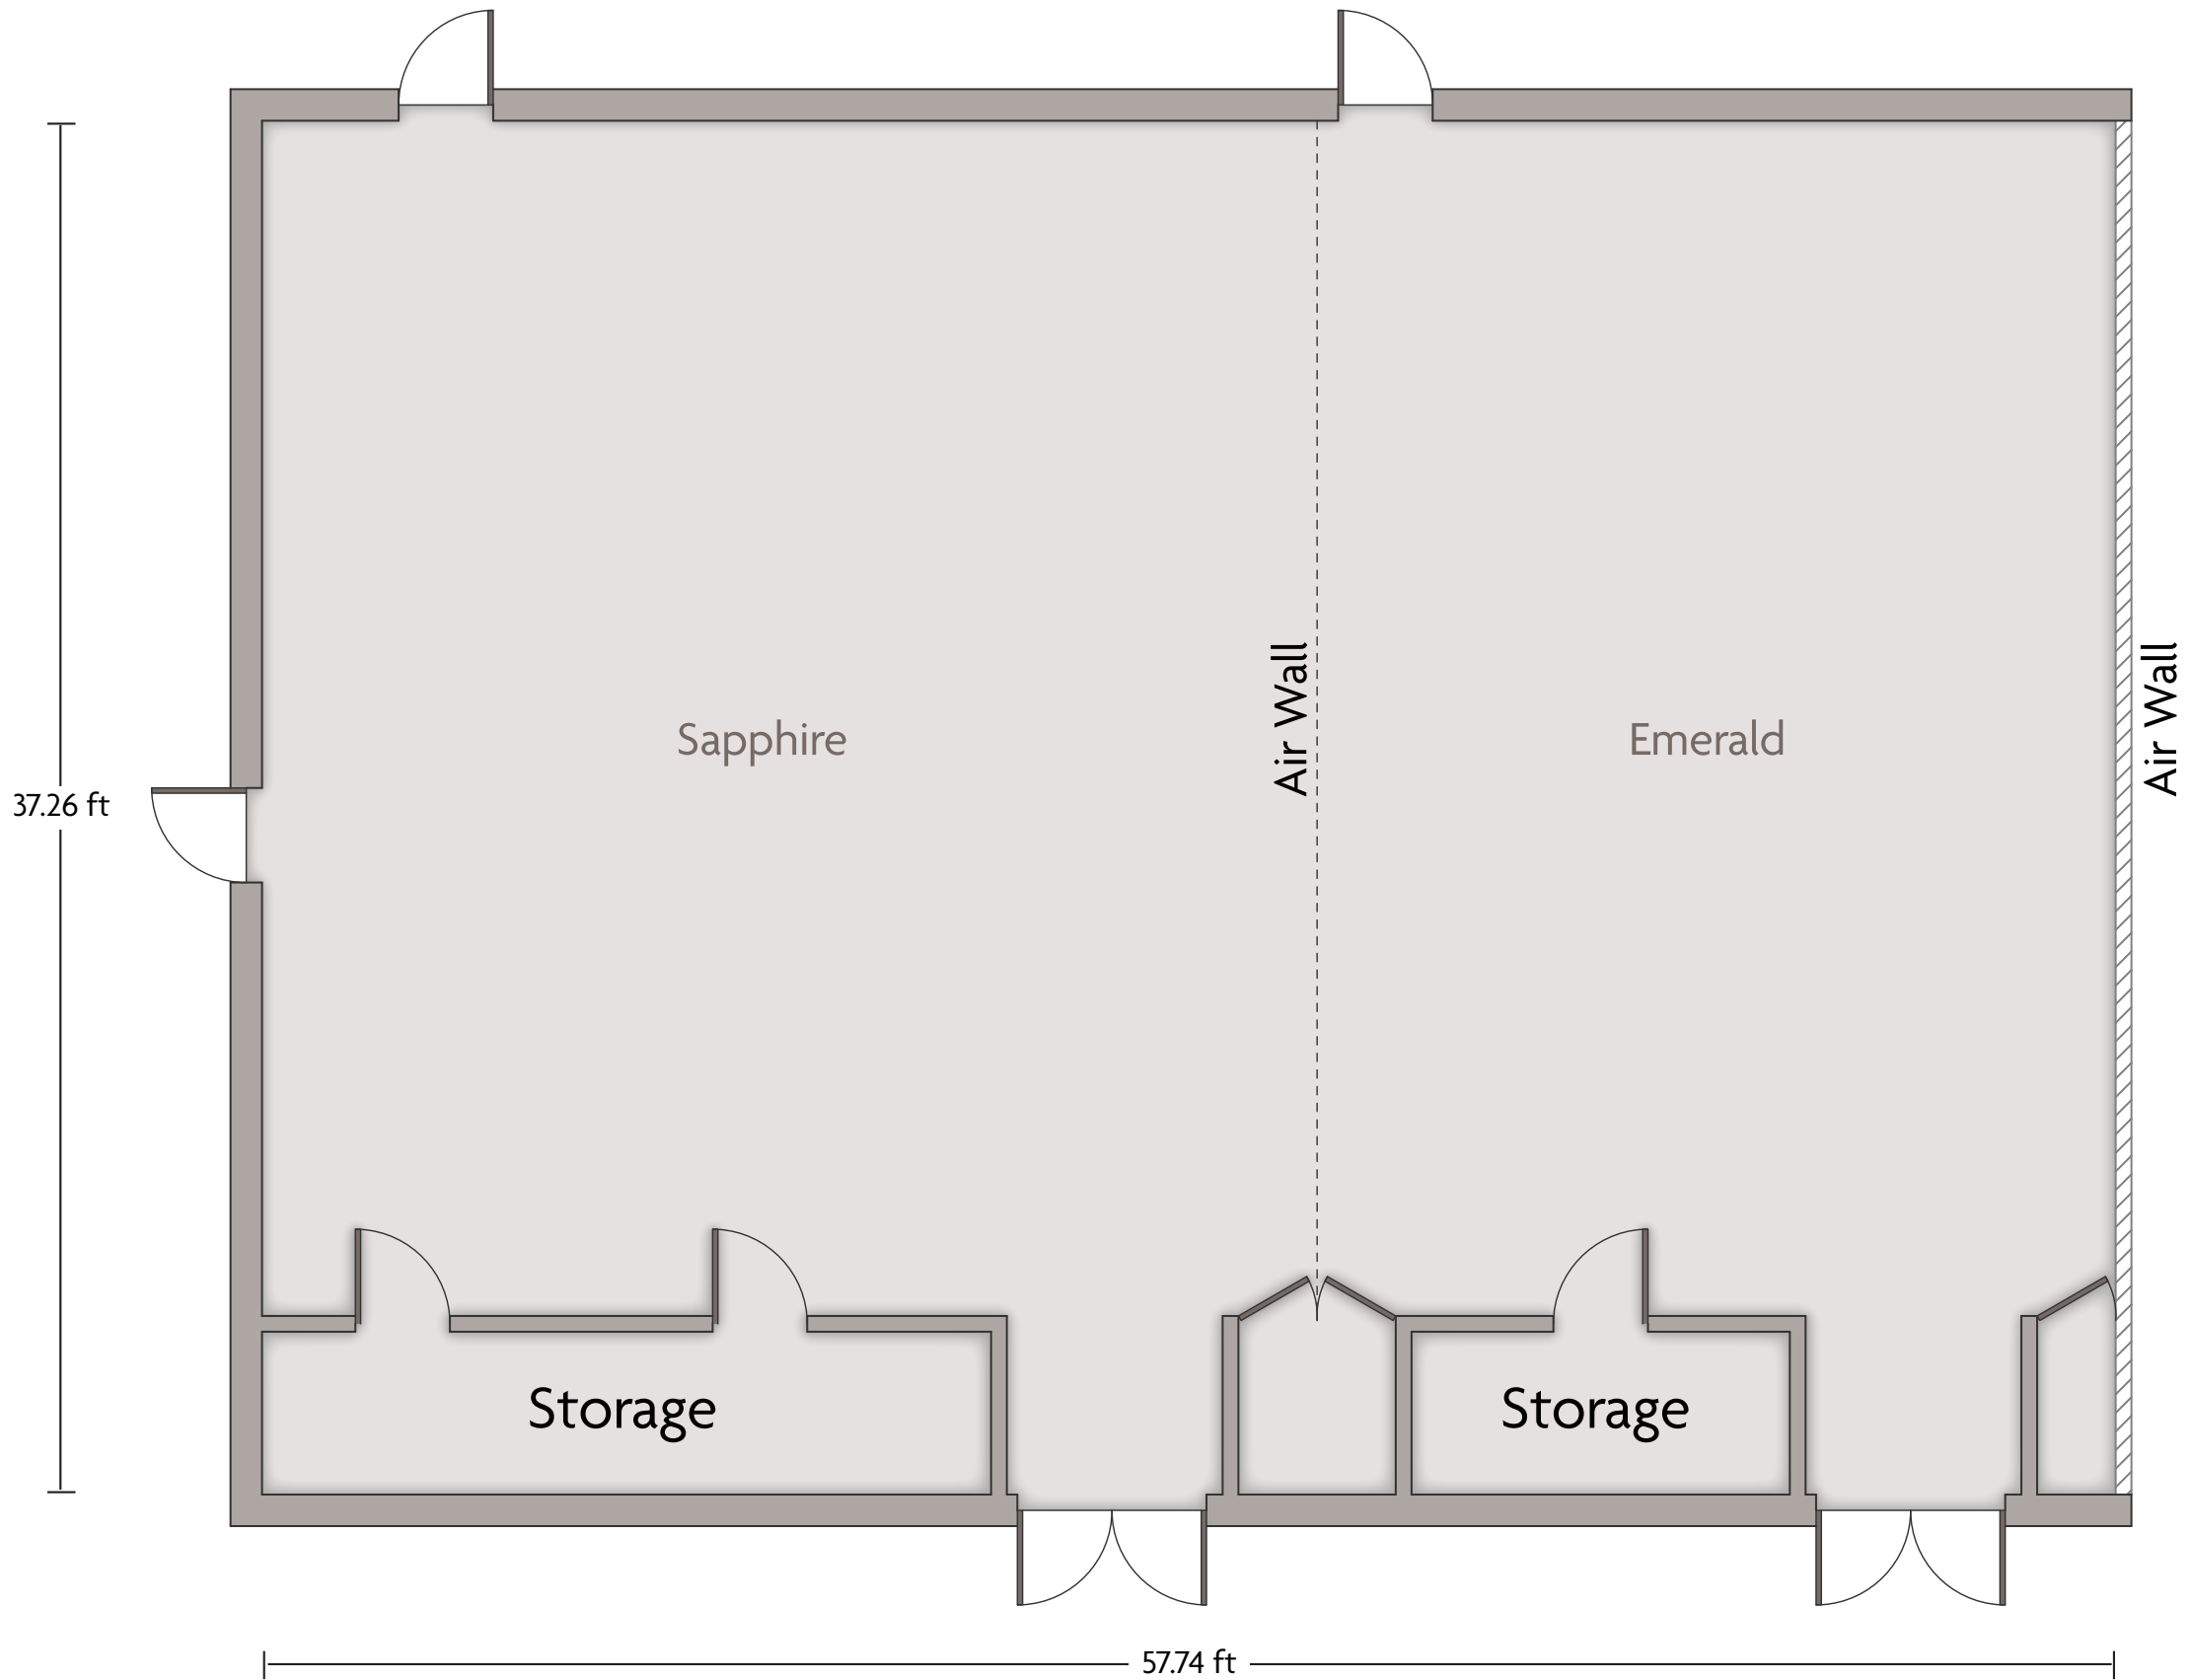

*Multiple layout options available for this space.

LENGTH: 37.3 ft WIDTH: 24.9 ft HEIGHT: 9.2 ft TOTAL SQUARE FEET: 968 ft² MAXIMUM CAPACITY: 135 POWER OUTLETS: 4

50 Kenny Place | Saddle Brook, New Jersey - 07663, United States | 1-201-880-8250

*Multiple layout options available for this space.

LENGTH: 37.3 ft WIDTH: 24.6 ft HEIGHT: 9.2 ft TOTAL SQUARE FEET: 955 ft² MAXIMUM CAPACITY: 130 POWER OUTLETS: 6

50 Kenny Place | Saddle Brook, New Jersey - 07663, United States | 1-201-880-8250

*Multiple layout options available for this space.

LENGTH: 57.7 ft WIDTH: 37.3 ft HEIGHT: 9.2 ft TOTAL SQUARE FEET: 2,235 ft² MAXIMUM CAPACITY: 303 POWER OUTLETS: 11

50 Kenny Place | Saddle Brook, New Jersey - 07663, United States | 1-201-880-8250

*Multiple layout options available for this space.

Crowne Plaza® Saddle Brook - Presidential Boardroom

LENGTH: 30.5 ft WIDTH: 25.3 ft HEIGHT: 8.2 ft TOTAL SQUARE FEET: 723 ft² MAXIMUM CAPACITY: 70 POWER OUTLETS: 14