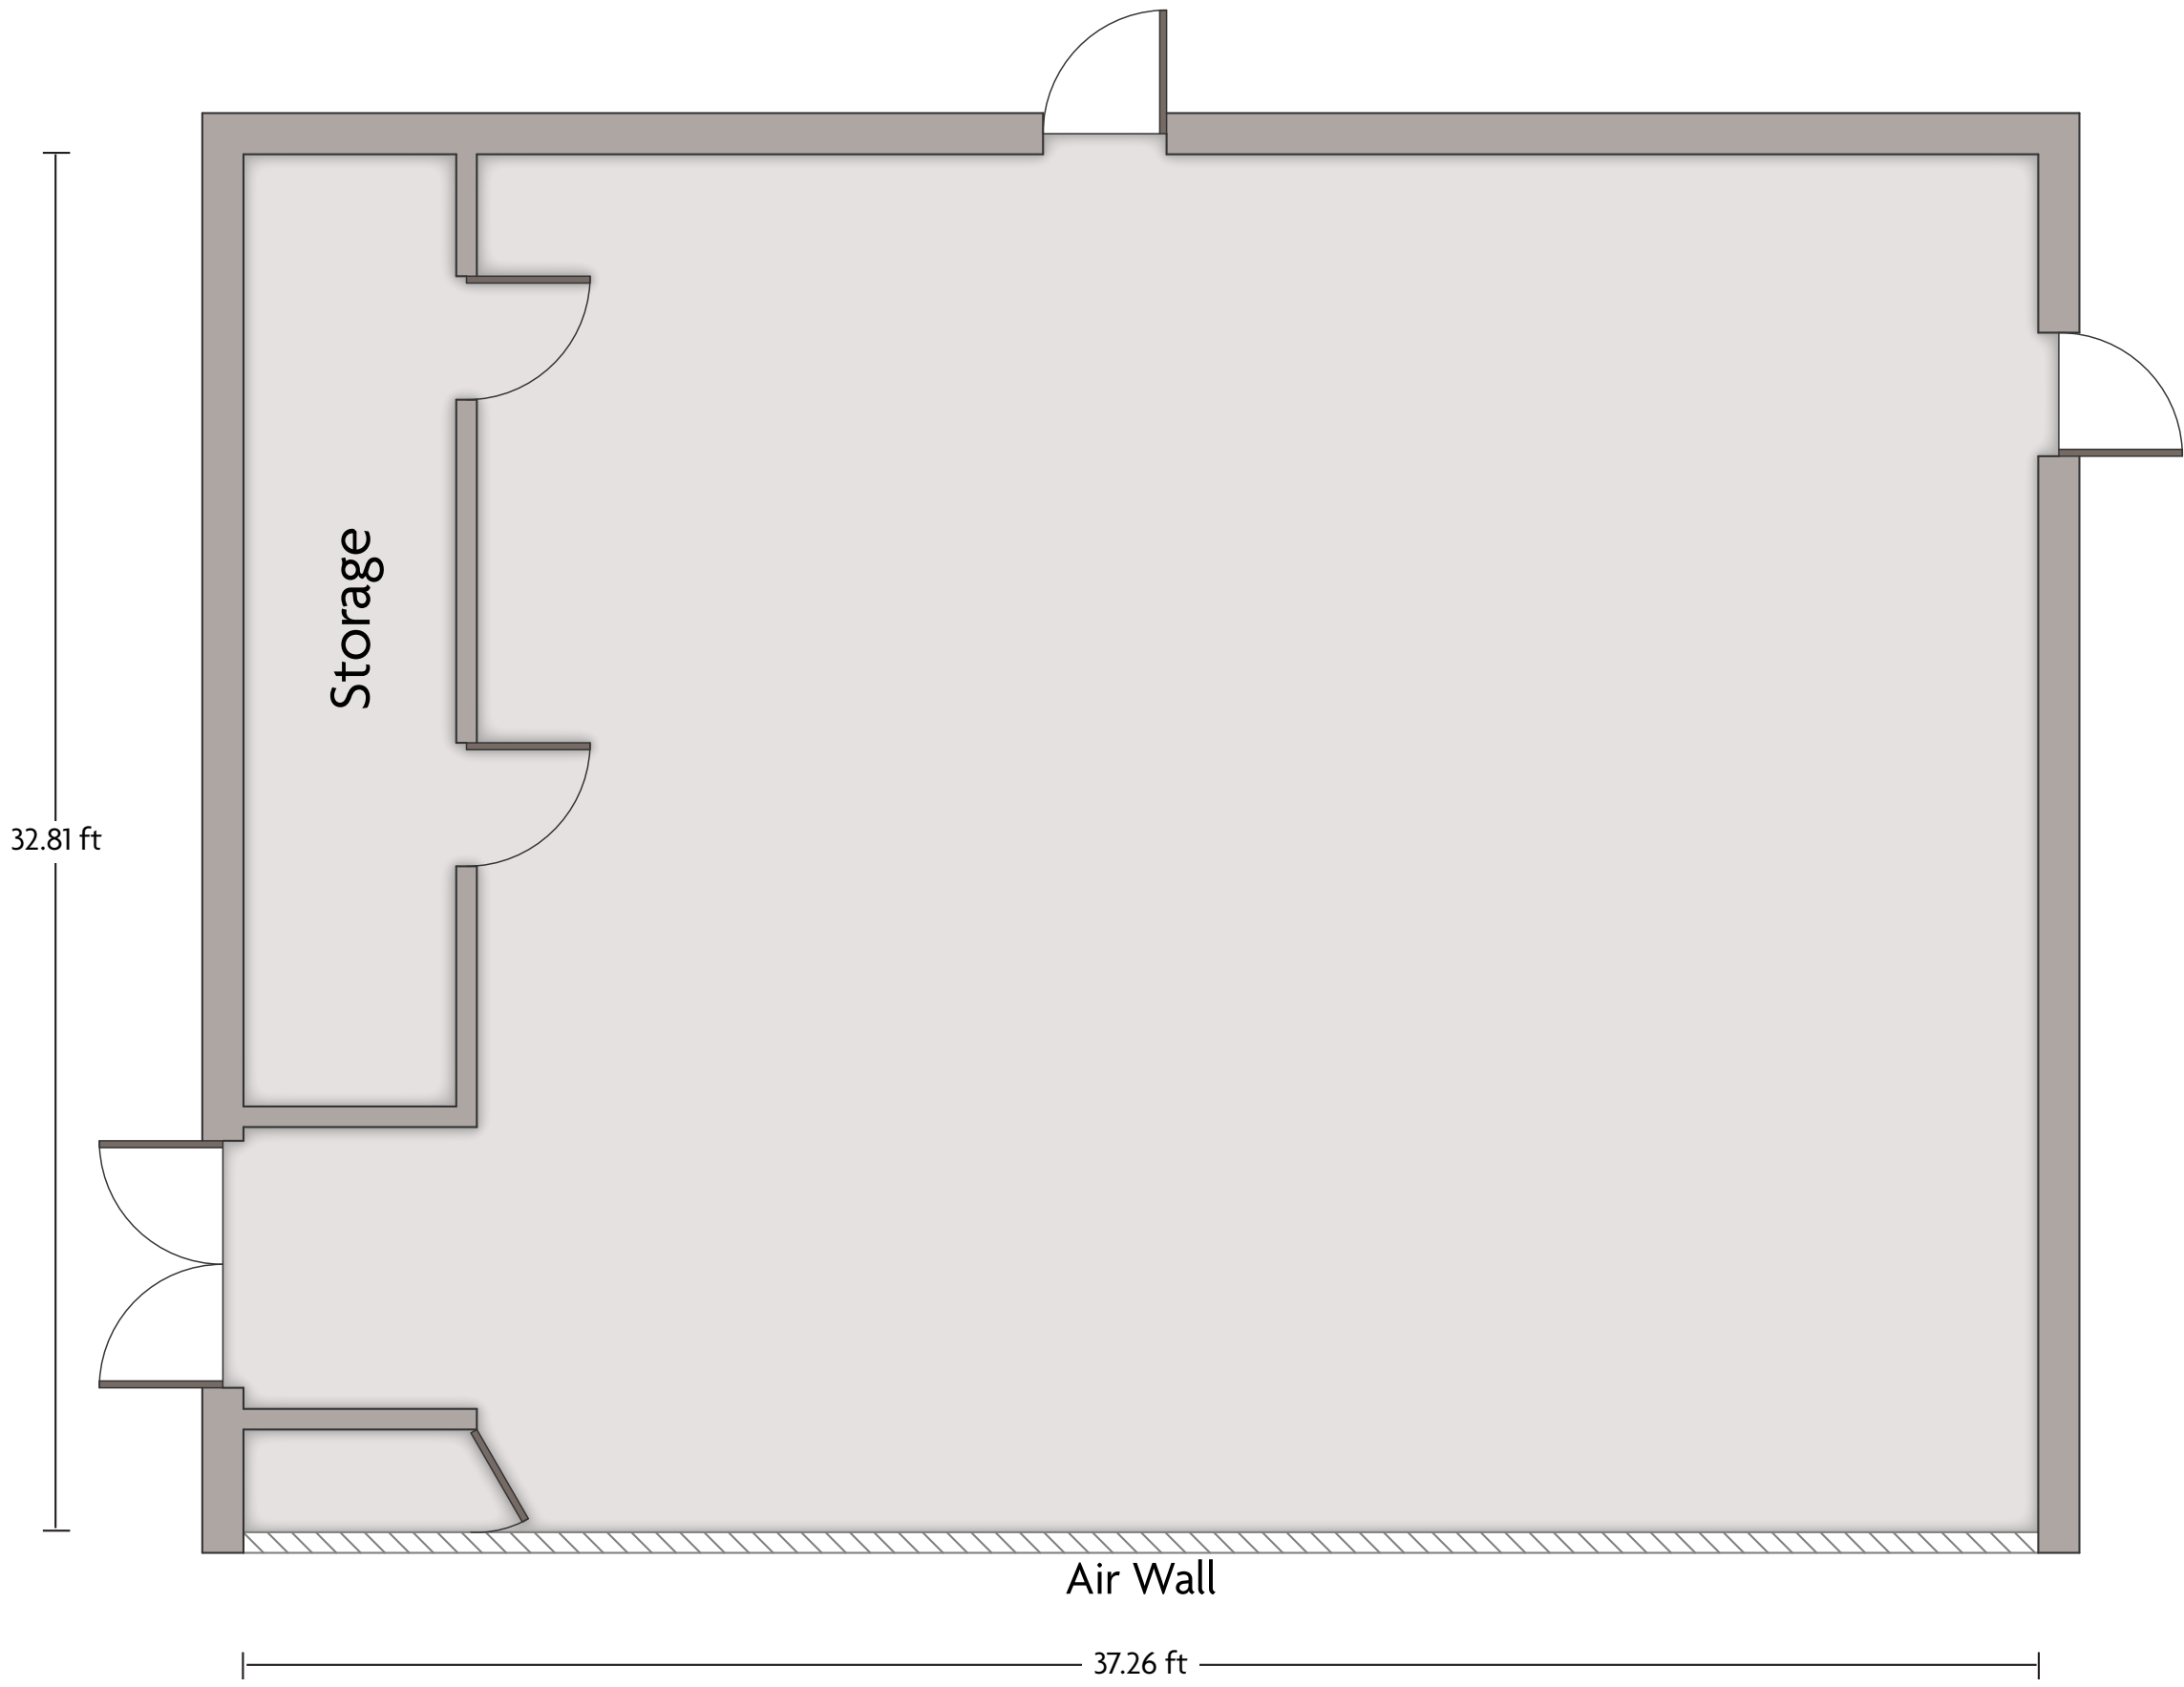

Crowne Plaza® Saddle Brook - Crowne Jewel Ballroom

LENGTH: 82.5 ft WIDTH: 37.3 ft HEIGHT: 9.2 ft TOTAL SQUARE FEET: 3,190 ft² MAXIMUM CAPACITY: 375 POWER OUTLETS: 17

50 Kenny Place | Saddle Brook, New Jersey - 07663, United States | 1-201-880-8250

*Multiple layout options available for this space.

LENGTH: 37.3 ft WIDTH: 32.8 ft HEIGHT: 9.2 ft TOTAL SQUARE FEET: 1,267 ft² MAXIMUM CAPACITY: 168 POWER OUTLETS: 7

50 Kenny Place | Saddle Brook, New Jersey - 07663, United States | 1-201-880-8250

*Multiple layout options available for this space.

LENGTH: 37.3 ft WIDTH: 24.9 ft HEIGHT: 9.2 ft TOTAL SQUARE FEET: 968 ft² MAXIMUM CAPACITY: 135 POWER OUTLETS: 4

50 Kenny Place | Saddle Brook, New Jersey - 07663, United States | 1-201-880-8250

*Multiple layout options available for this space.

Crowne Plaza® Saddle Brook - Presidential Boardroom

LENGTH: 30.5 ft WIDTH: 25.3 ft HEIGHT: 8.2 ft TOTAL SQUARE FEET: 723 ft² MAXIMUM CAPACITY: 70 POWER OUTLETS: 14