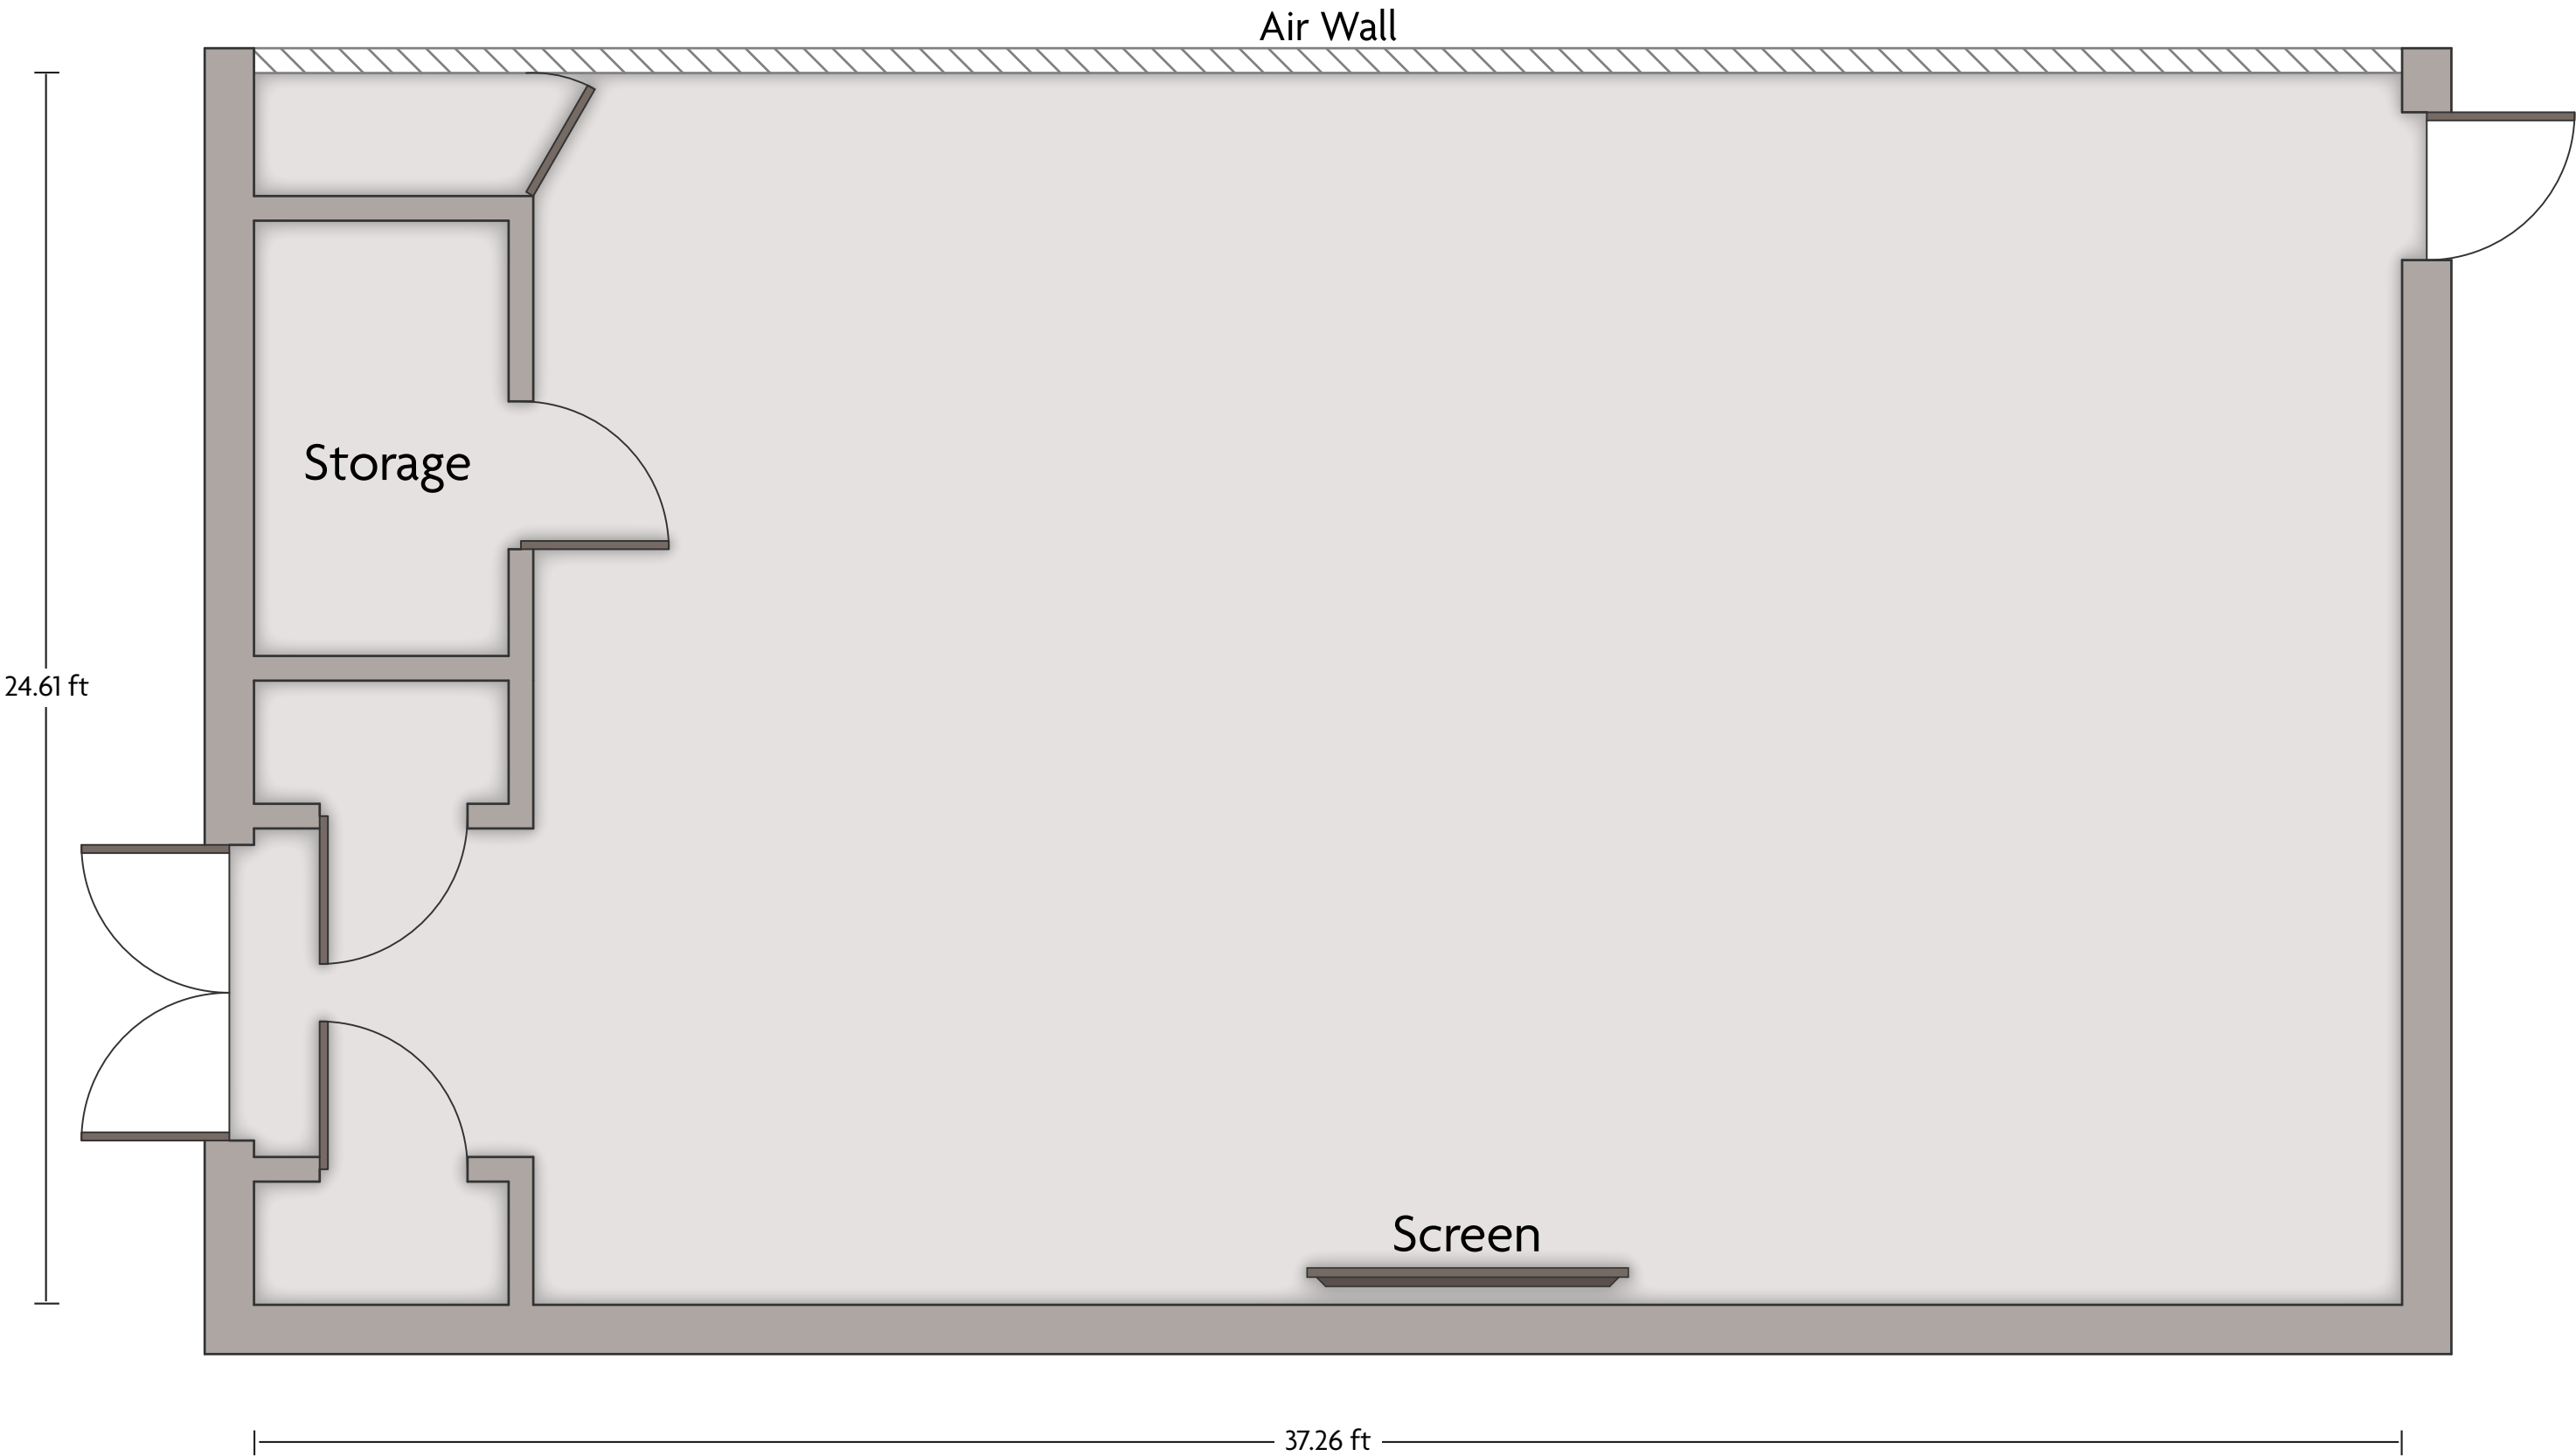

*Multiple layout options available for this space.

LENGTH: 37.3 ft WIDTH: 32.8 ft HEIGHT: 9.2 ft TOTAL SQUARE FEET: 1,267 ft² MAXIMUM CAPACITY: 168 POWER OUTLETS: 7

50 Kenny Place | Saddle Brook, New Jersey - 07663, United States | 1-201-880-8250

*Multiple layout options available for this space.

LENGTH: 37.3 ft WIDTH: 24.9 ft HEIGHT: 9.2 ft TOTAL SQUARE FEET: 968 ft² MAXIMUM CAPACITY: 135 POWER OUTLETS: 4

50 Kenny Place | Saddle Brook, New Jersey - 07663, United States | 1-201-880-8250

*Multiple layout options available for this space.

LENGTH: 37.3 ft WIDTH: 24.6 ft HEIGHT: 9.2 ft TOTAL SQUARE FEET: 955 ft² MAXIMUM CAPACITY: 130 POWER OUTLETS: 6

50 Kenny Place | Saddle Brook, New Jersey - 07663, United States | 1-201-880-8250

*Multiple layout options available for this space.

Crowne Plaza® Saddle Brook - Presidential Boardroom

LENGTH: 30.5 ft WIDTH: 25.3 ft HEIGHT: 8.2 ft TOTAL SQUARE FEET: 723 ft² MAXIMUM CAPACITY: 70 POWER OUTLETS: 14