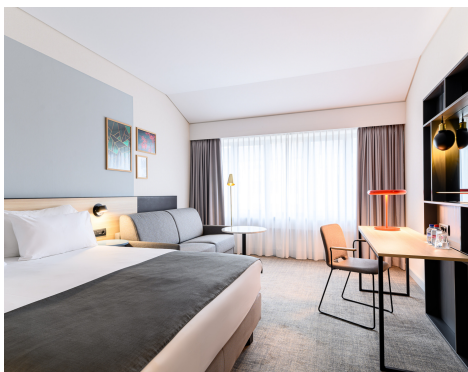

Welcome!

Holiday Inn Hasselt is located in the city centre, next to Limburg's most picturesque harbour, the lively Quartier Bleu, Hasselt's new hotspot.

What is waiting for you?

-  108 spacious, renovated rooms, equipped with wonderfully scented bath products
-  5 meeting rooms with natural daylight
-  Free high speed internet throughout the hotel
-  Sauna and mini gym
-  Delicious locally sourced food at brasserie De Boulevard
-  Free coffee and tea facilities in all rooms
-  Public underground carpark with direct access to the hotel (Q-park)
-  For larger events, additional accommodation at our sister property, Holiday Inn Express Hasselt (100m away)

CONFERENCE & BANQUETING FACILITIES

	M ²				
	SURFACE	THEATRE STYLE	U-SHAPE	CLASSROOM STYLE	BANQUET
RAVEL	221	240	60	120	190
CHLOË	111	90	30	60	90
DAPHNIS	111	90	30	60	90
VERDI	125	100	40	70	90
FALSTAFF	53	45	20	35	32
OTHELLO	46	35	15	25	32
AÏDA	26	15	10	-	16