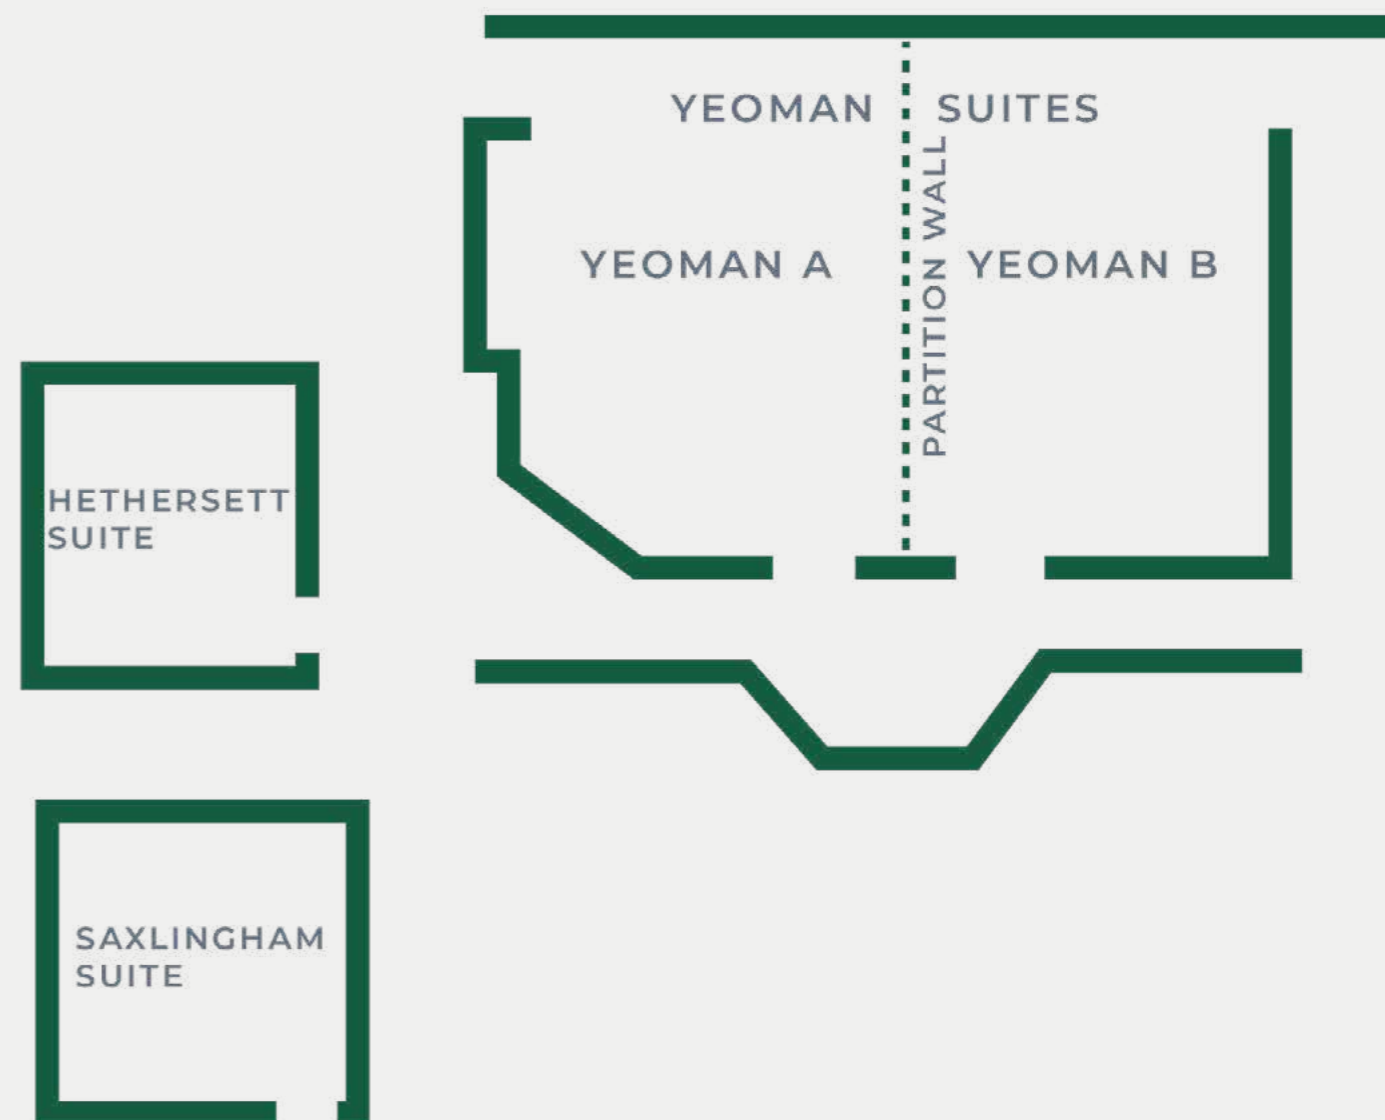

With easy access to motorways and Norwich City centre, getting here is a breeze. Enjoy 119 stylish en-suite bedrooms, four modern conference rooms, and event space for up to 130 guests. Plus, high-speed Wi-Fi and audio-visual gear are included.

ROOM	DIMENSIONS	AREA	FLOOR	BOARDROOM	U-SHAPE	THEATRE	CLASSROOM	BANQUET	CABARET
YEOMAN SUITE	8.5 X 13 X 2.65M	110M ²	G	40	40	130	48	80	49
YEOMAN A	6.7 X 7.4 X 2.65M	49.5M ²	G	24	20	45	24	30	21
YEOMAN B	5.9 X 8.5 X 2.65M	50M ²	G	26	22	45	24	30	21
HETHERSETT	3.1 X 4.8 X 2.65M	15M ²	G	8	N/A	N/A	N/A	N/A	N/A
SAXLINGHAM	4 X 4 X 2.65M	17M ²	G	8	N/A	N/A	N/A	N/A	N/A