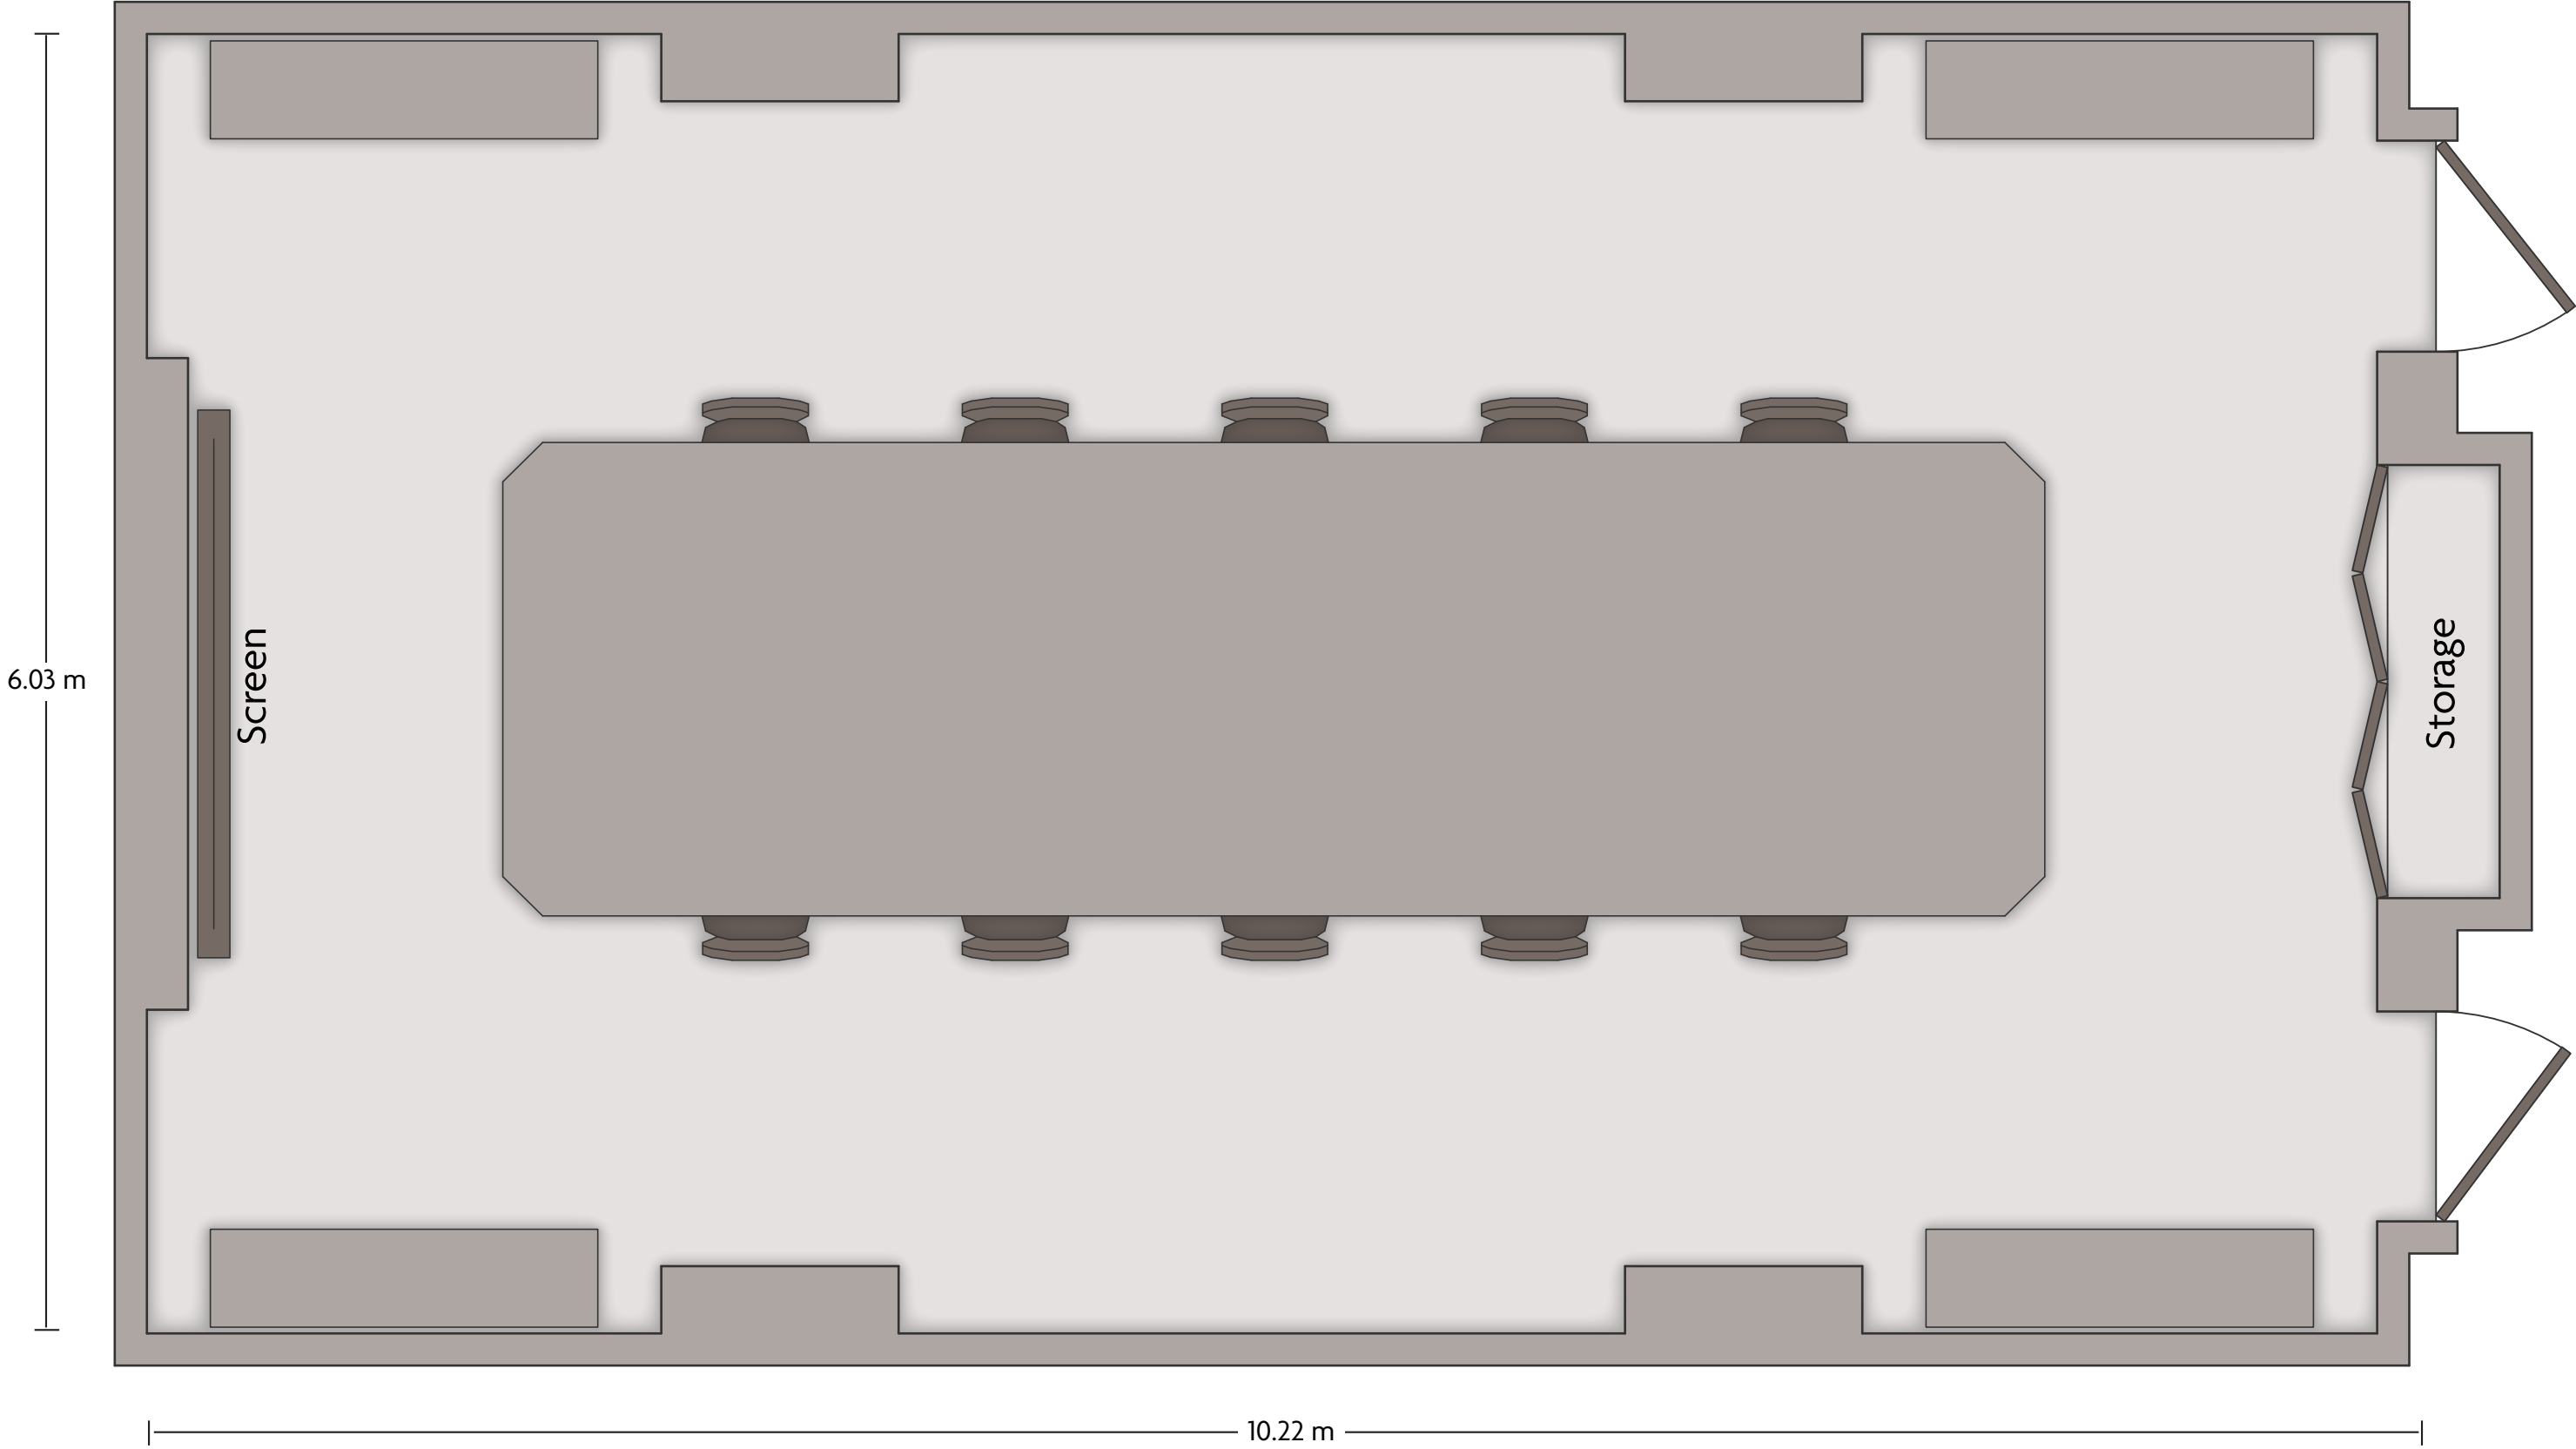

\*Multiple layout options available for this space.

LENGTH: 7.92 m    WIDTH: 6.48 m    HEIGHT: 2.87 m    TOTAL SQUARE METERS: 50.72 m<sup>2</sup>    MAXIMUM CAPACITY: 90    POWER OUTLETS: 2

No.3 Tian Di Tan Road | Jinan, Jinan Shandong - 250011, China (People's Republic) | 86-531-86029999

\*Multiple layout options available for this space.

LENGTH: 8.65 m    WIDTH: 8.39 m    HEIGHT: 2.88 m    TOTAL SQUARE METERS: 68.44 m<sup>2</sup>    MAXIMUM CAPACITY: 60    POWER OUTLETS: 8

No.3 Tian Di Tan Road | Jinan, Jinan Shandong - 250011, China (People's Republic) | 86-531-86029999

\*Multiple layout options available for this space.

LENGTH: 10.22 m    WIDTH: 6.03 m    HEIGHT: 2.88 m    TOTAL SQUARE METERS: 61.74 m<sup>2</sup>    MAXIMUM CAPACITY: 50    POWER OUTLETS: 5

No.3 Tian Di Tan Road | Jinan, Jinan Shandong - 250011, China (People's Republic) | 86-531-86029999

LENGTH: 14.66 m    WIDTH: 7.74 m    HEIGHT: 2.65 m    TOTAL SQUARE METERS: 109.22 m<sup>2</sup>    MAXIMUM CAPACITY: 90    POWER OUTLETS: 8

No.3 Tian Di Tan Road | Jinan, Jinan Shandong - 250011, China (People's Republic) | 86-531-86029999