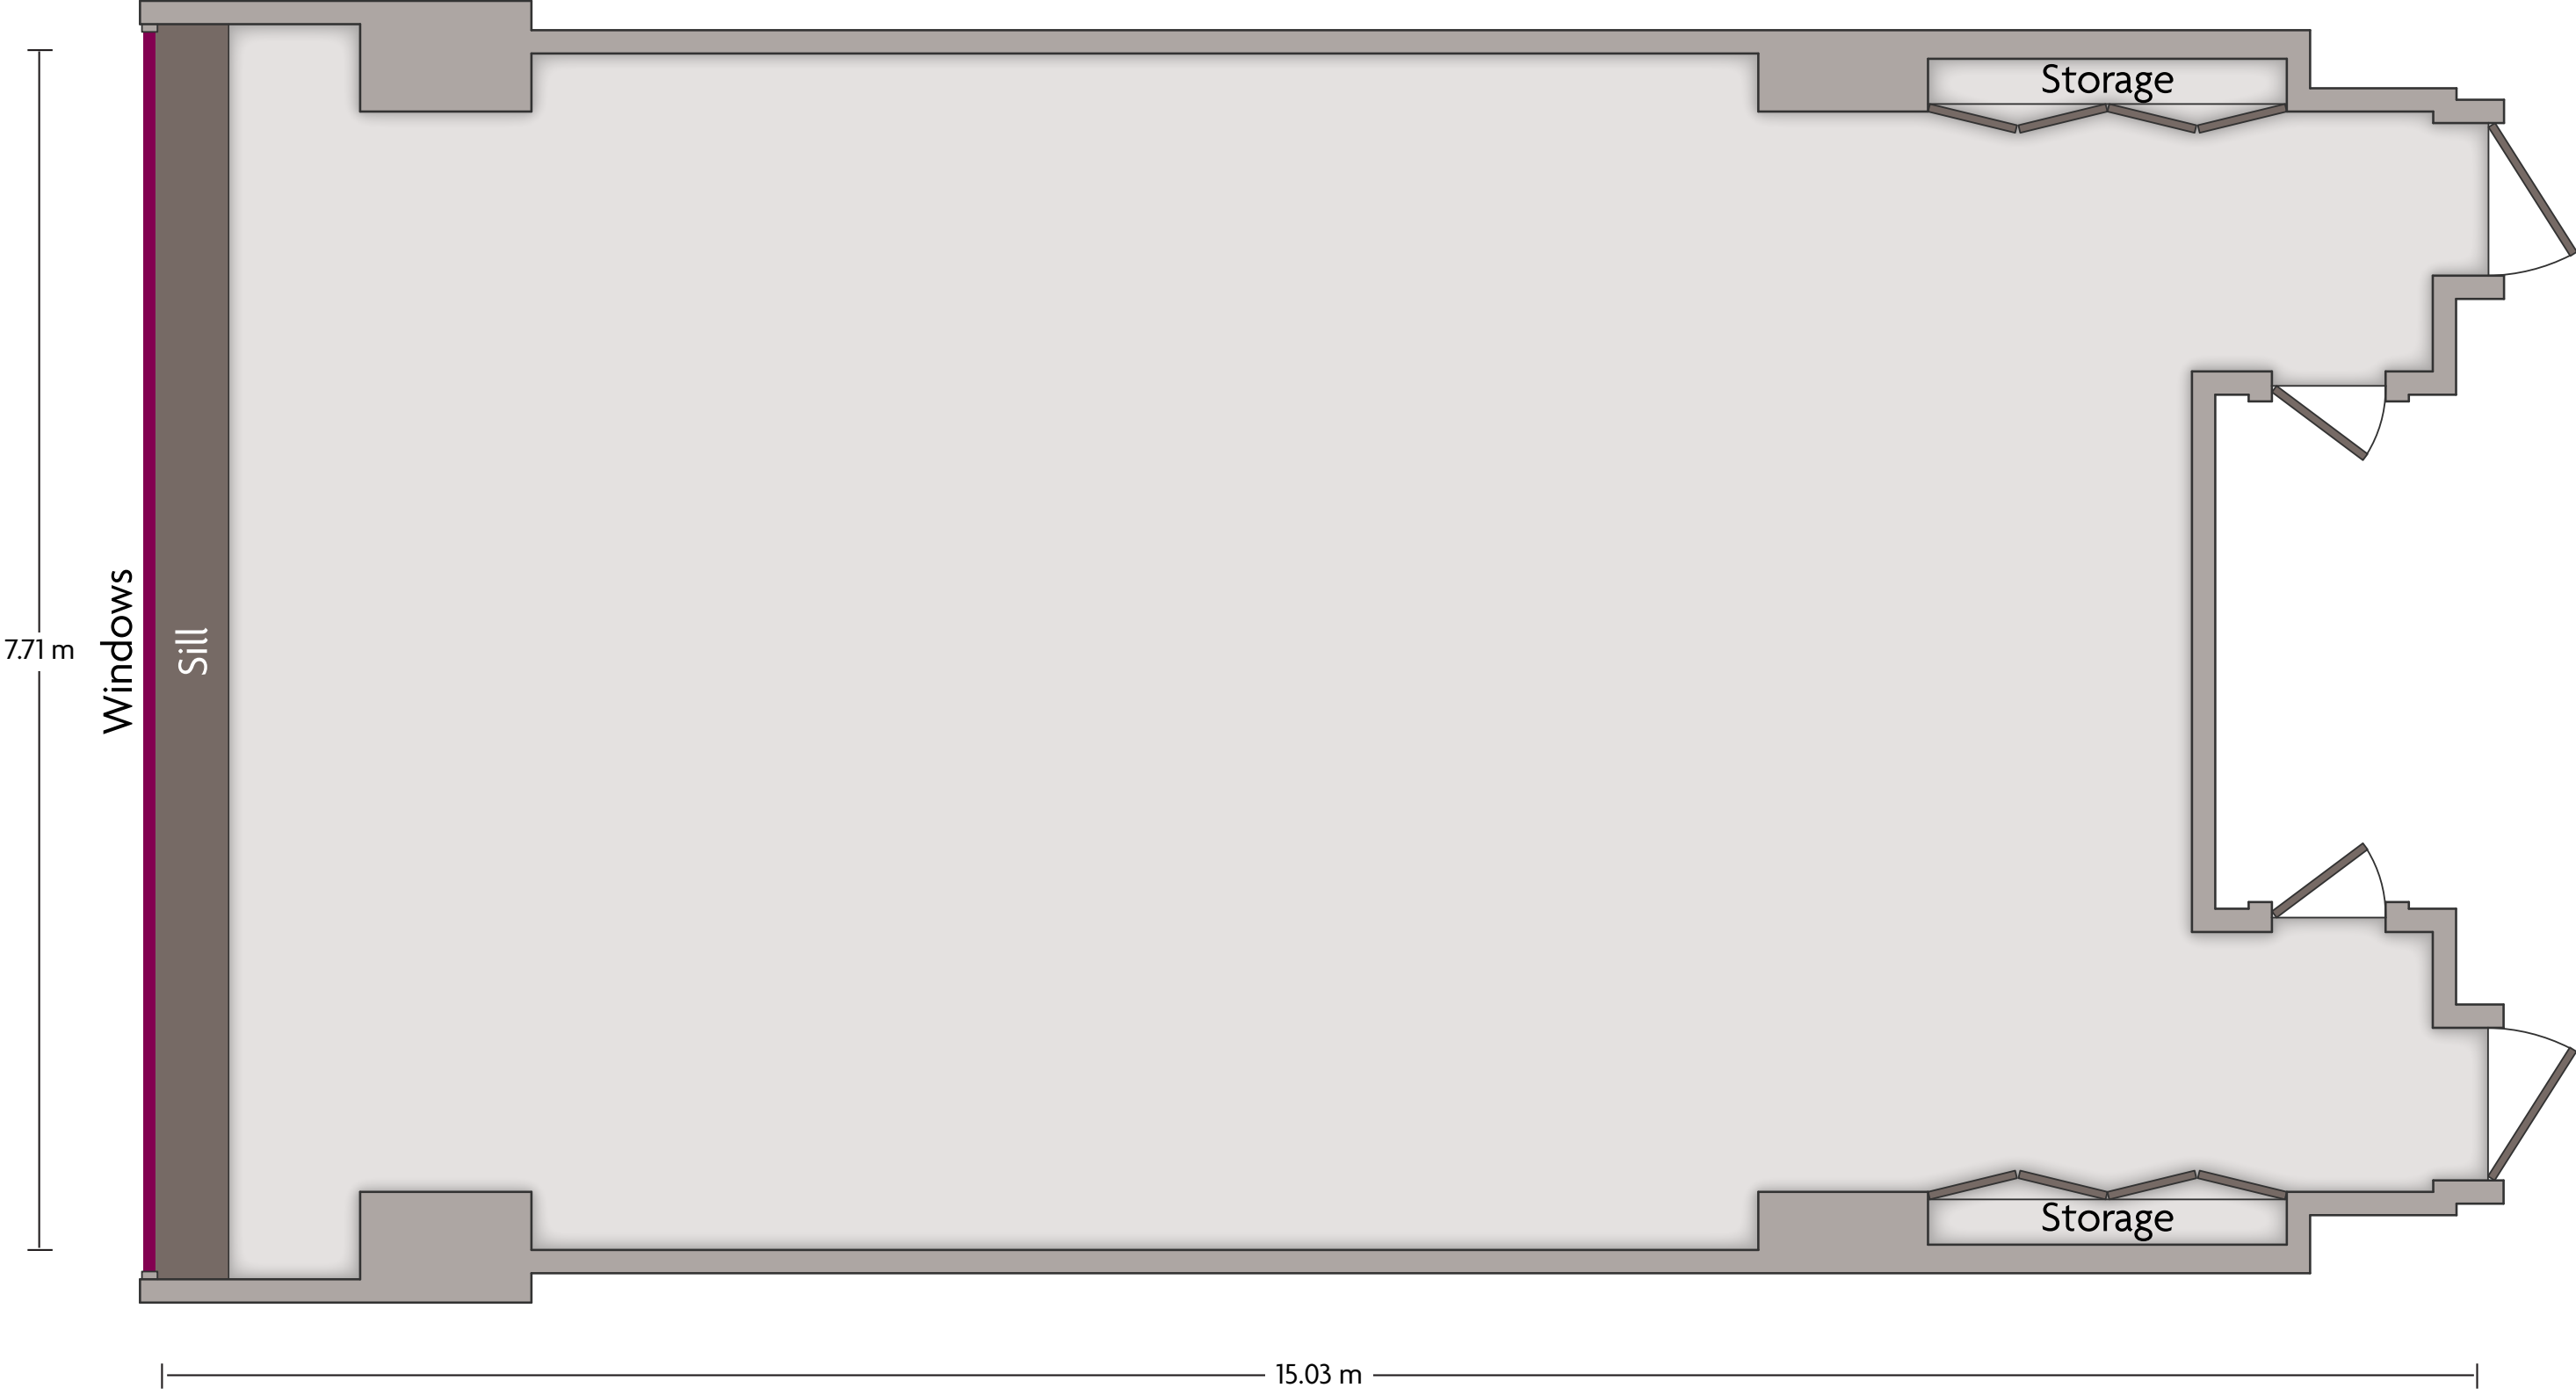

LENGTH: 15.03 m   WIDTH: 7.71 m   HEIGHT: 3.18 m   TOTAL SQUARE METERS: 100.75 m²   MAXIMUM CAPACITY: 90   POWER OUTLETS: 2

No.3 Tian Di Tan Road | Jinan, Jinan Shandong - 250011, China (People's Republic) | 86-531-86029999

*Multiple layout options available for this space.