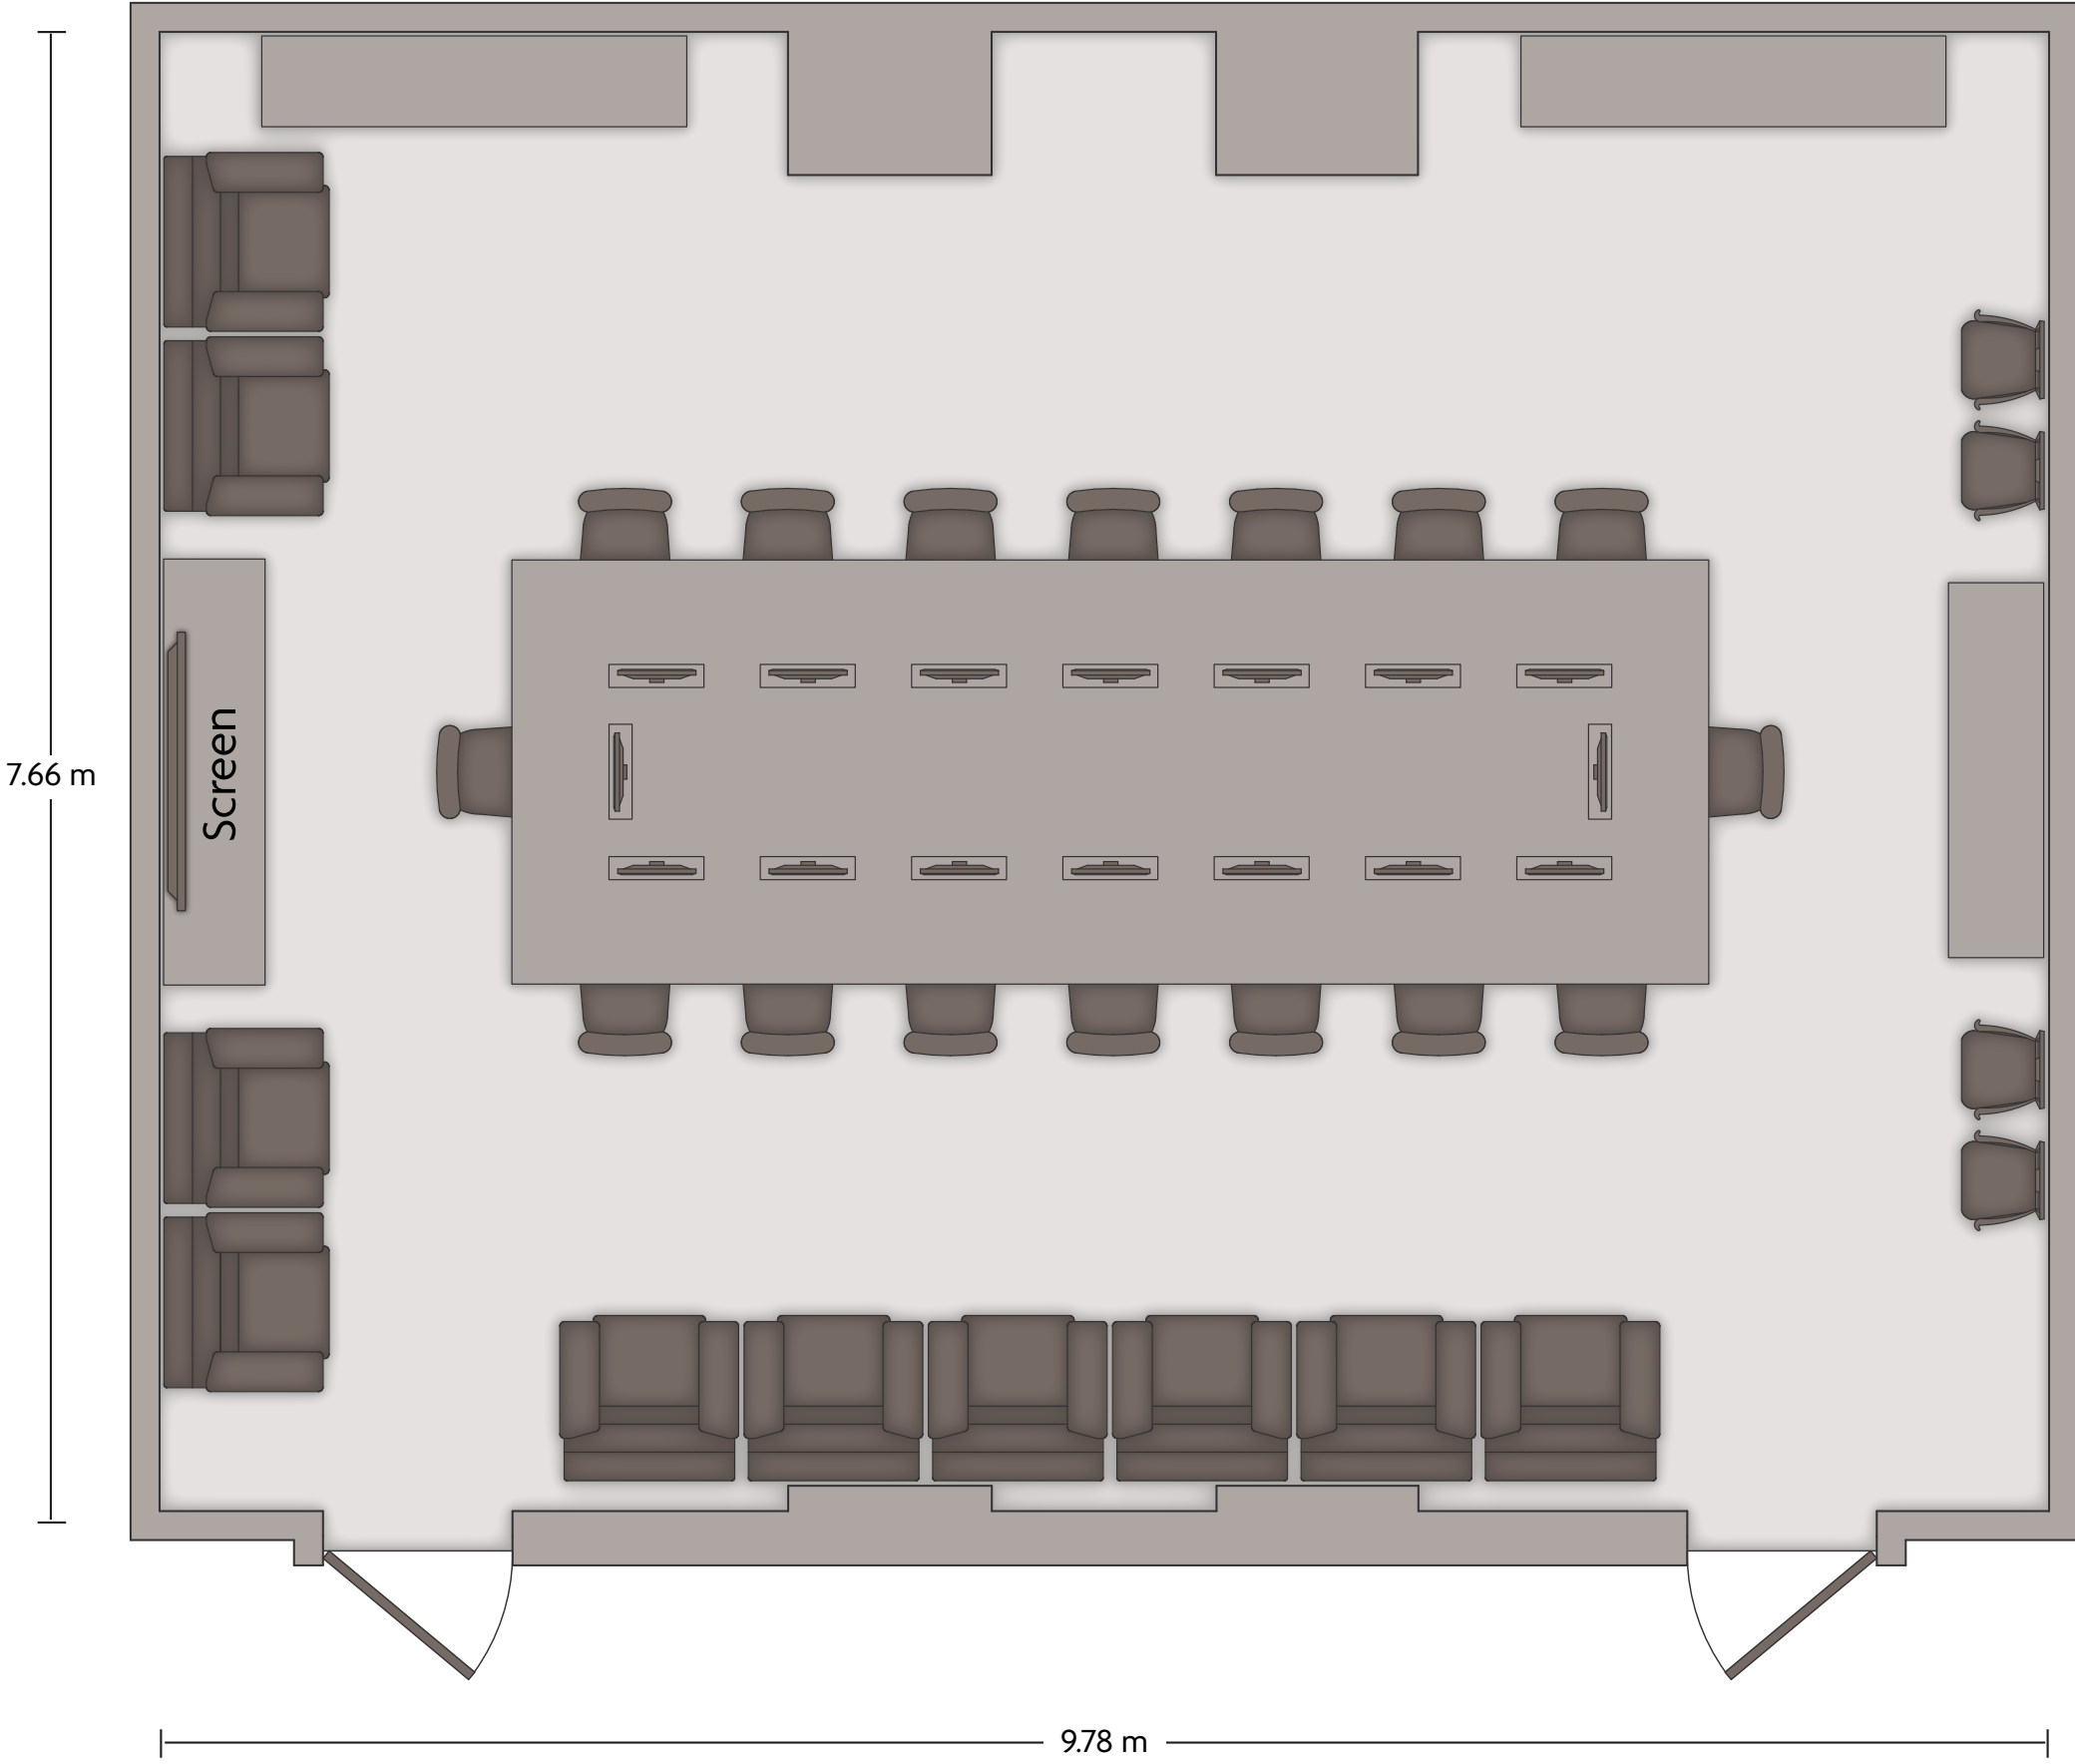

\*Multiple layout options available for this space.

LENGTH: 10.22 m    WIDTH: 6.03 m    HEIGHT: 2.88 m    TOTAL SQUARE METERS: 61.74 m<sup>2</sup>    MAXIMUM CAPACITY: 50    POWER OUTLETS: 5

No.3 Tian Di Tan Road | Jinan, Jinan Shandong - 250011, China (People's Republic) | 86-531-86029999

LENGTH: 14.66 m    WIDTH: 7.74 m    HEIGHT: 2.65 m    TOTAL SQUARE METERS: 109.22 m<sup>2</sup>    MAXIMUM CAPACITY: 90    POWER OUTLETS: 8

No.3 Tian Di Tan Road | Jinan, Jinan Shandong - 250011, China (People's Republic) | 86-531-86029999

\*Multiple layout options available for this space.

LENGTH: 9.76 m    WIDTH: 9.68 m    HEIGHT: 3.15 m    TOTAL SQUARE METERS: 97.53 m<sup>2</sup>    MAXIMUM CAPACITY: 40    POWER OUTLETS: 4

No.3 Tian Di Tan Road | Jinan, Jinan Shandong - 250011, China (People's Republic) | 86-531-86029999

\*Multiple layout options available for this space.

LENGTH: 9.78 m    WIDTH: 7.66 m    HEIGHT: 3.14 m    TOTAL SQUARE METERS: 73.31 m<sup>2</sup>    MAXIMUM CAPACITY: 40    POWER OUTLETS: 1

No.3 Tian Di Tan Road | Jinan, Jinan Shandong - 250011, China (People's Republic) | 86-531-86029999