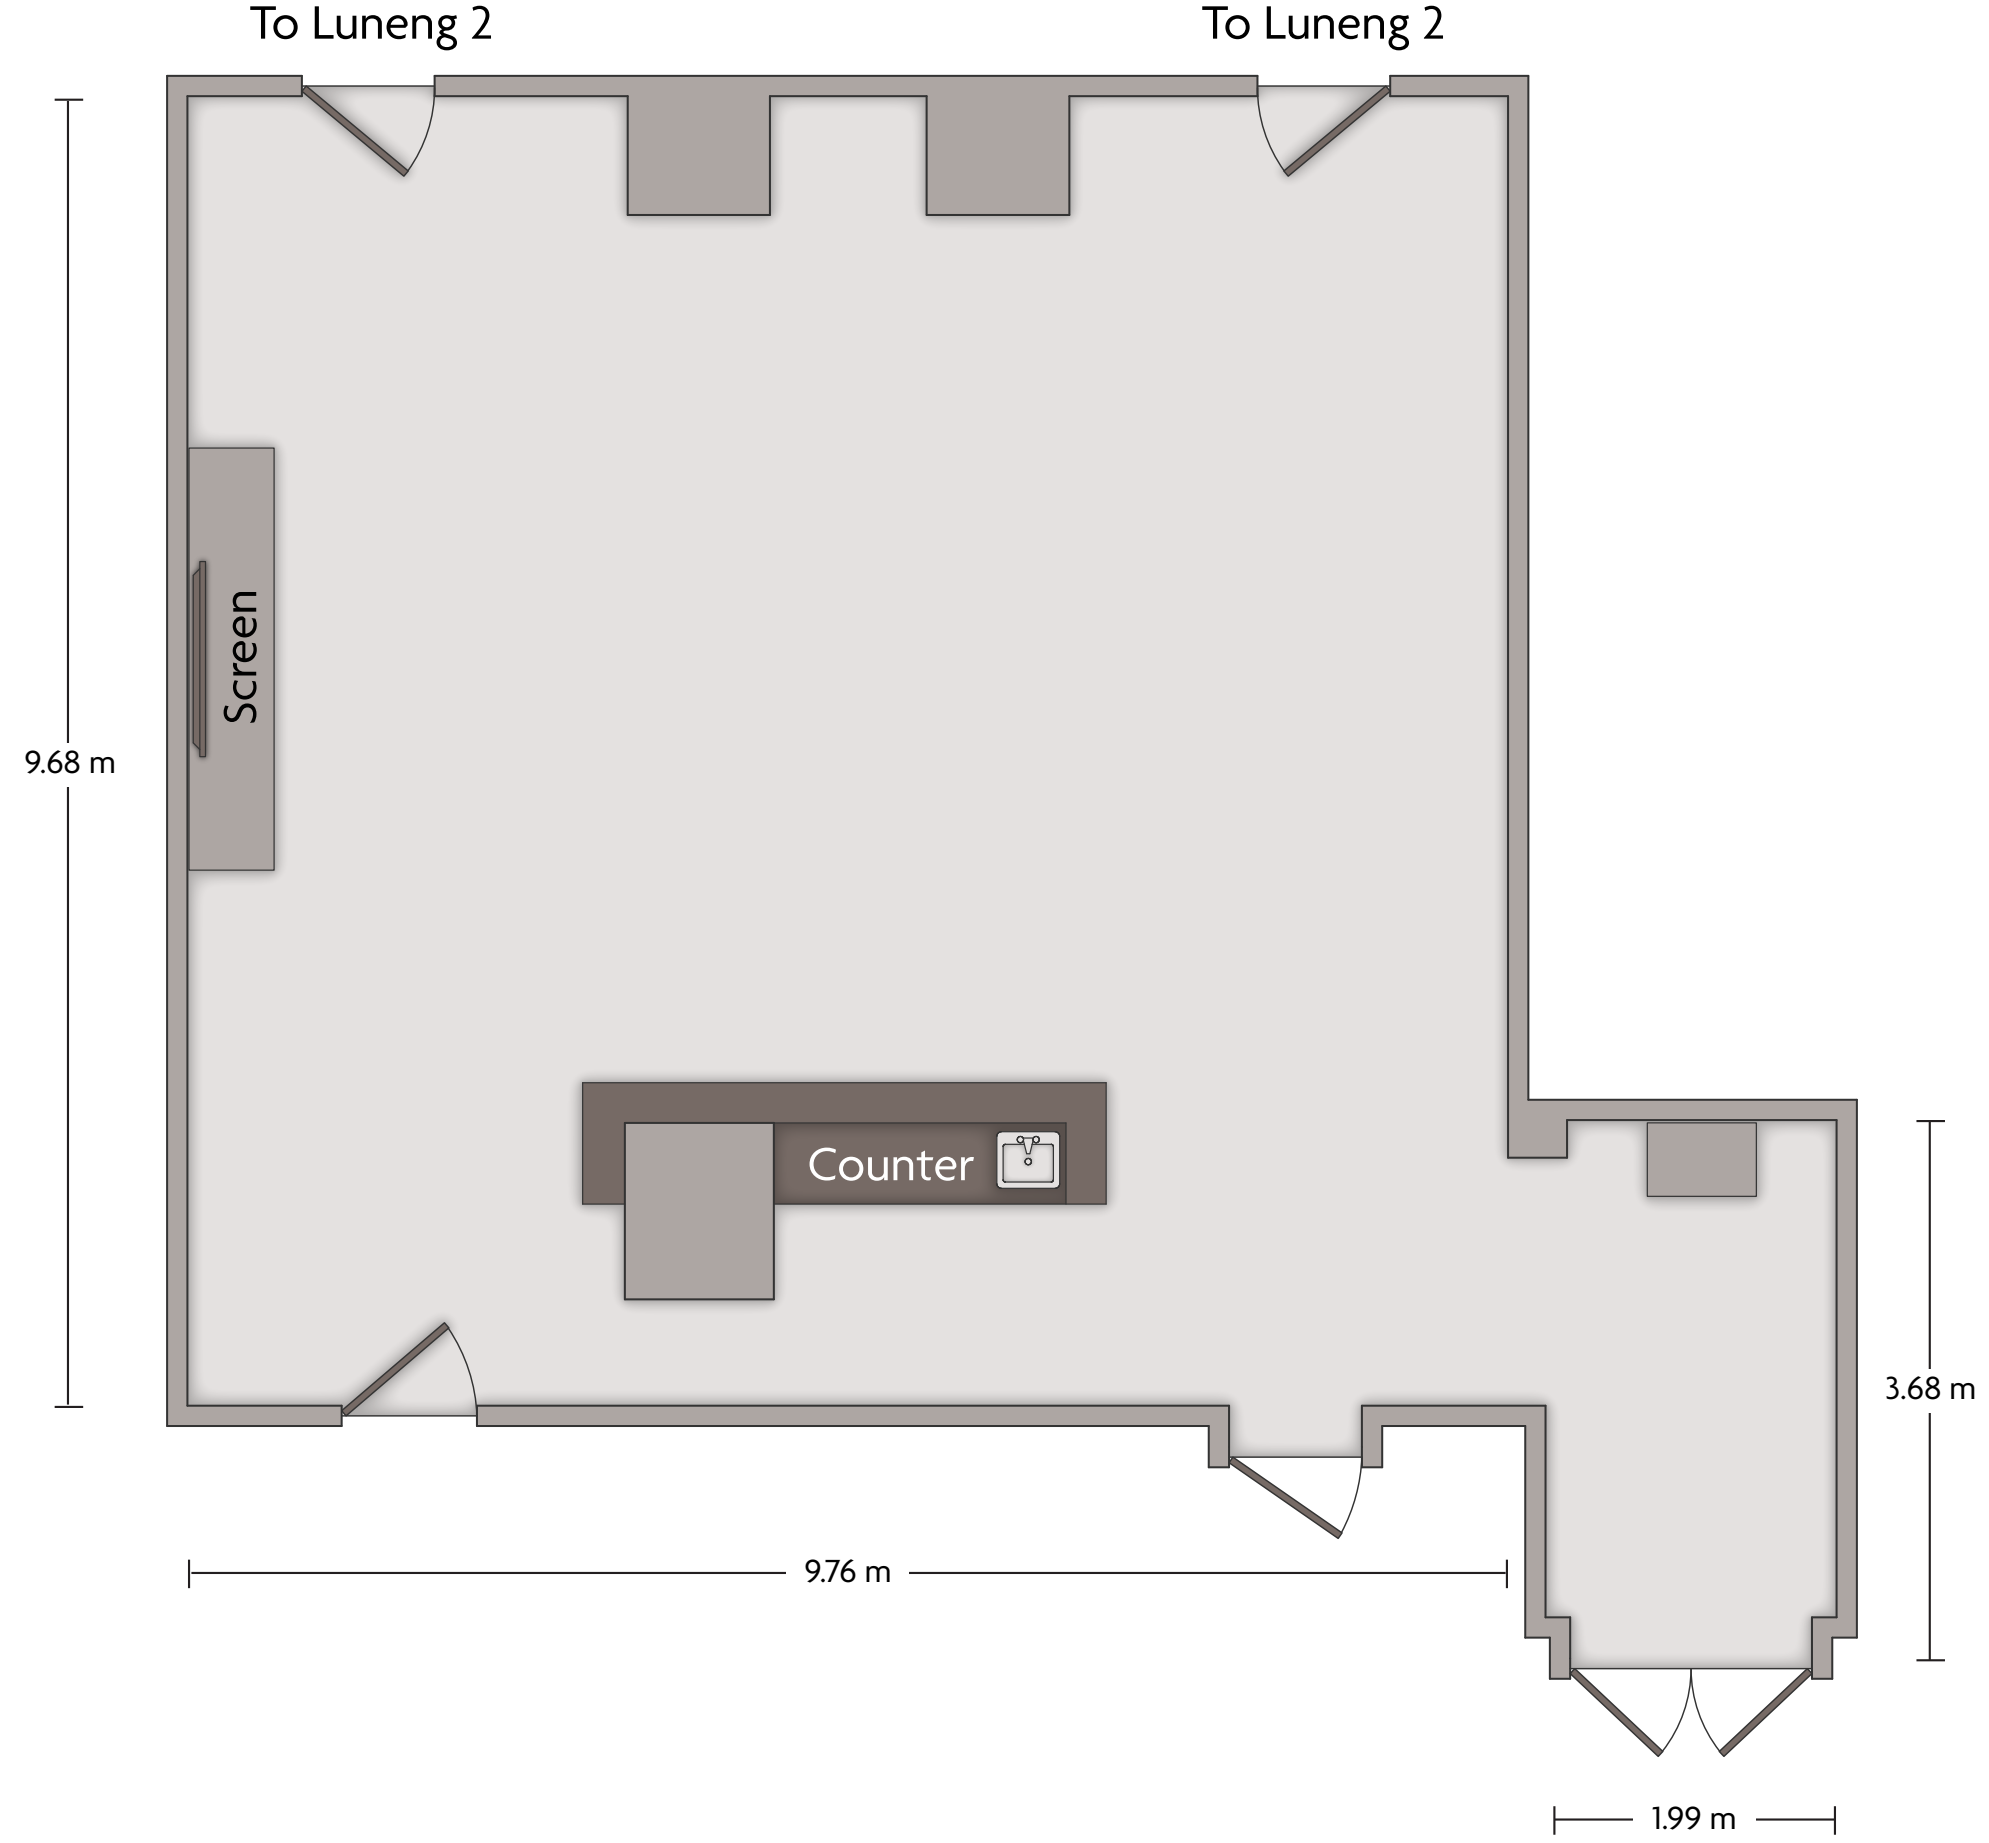

\*Multiple layout options available for this space.

LENGTH: 10.22 m    WIDTH: 6.03 m    HEIGHT: 2.88 m    TOTAL SQUARE METERS: 61.74 m<sup>2</sup>    MAXIMUM CAPACITY: 50    POWER OUTLETS: 5

No.3 Tian Di Tan Road | Jinan, Jinan Shandong - 250011, China (People's Republic) | 86-531-86029999

LENGTH: 14.66 m    WIDTH: 7.74 m    HEIGHT: 2.65 m    TOTAL SQUARE METERS: 109.22 m<sup>2</sup>    MAXIMUM CAPACITY: 90    POWER OUTLETS: 8

No.3 Tian Di Tan Road | Jinan, Jinan Shandong - 250011, China (People's Republic) | 86-531-86029999

\*Multiple layout options available for this space.

LENGTH: 9.76 m    WIDTH: 9.68 m    HEIGHT: 3.15 m    TOTAL SQUARE METERS: 97.53 m<sup>2</sup>    MAXIMUM CAPACITY: 40    POWER OUTLETS: 4

No.3 Tian Di Tan Road | Jinan, Jinan Shandong - 250011, China (People's Republic) | 86-531-86029999

\*Multiple layout options available for this space.

LENGTH: 9.78 m    WIDTH: 7.66 m    HEIGHT: 3.14 m    TOTAL SQUARE METERS: 73.31 m<sup>2</sup>    MAXIMUM CAPACITY: 40    POWER OUTLETS: 1

No.3 Tian Di Tan Road | Jinan, Jinan Shandong - 250011, China (People's Republic) | 86-531-86029999