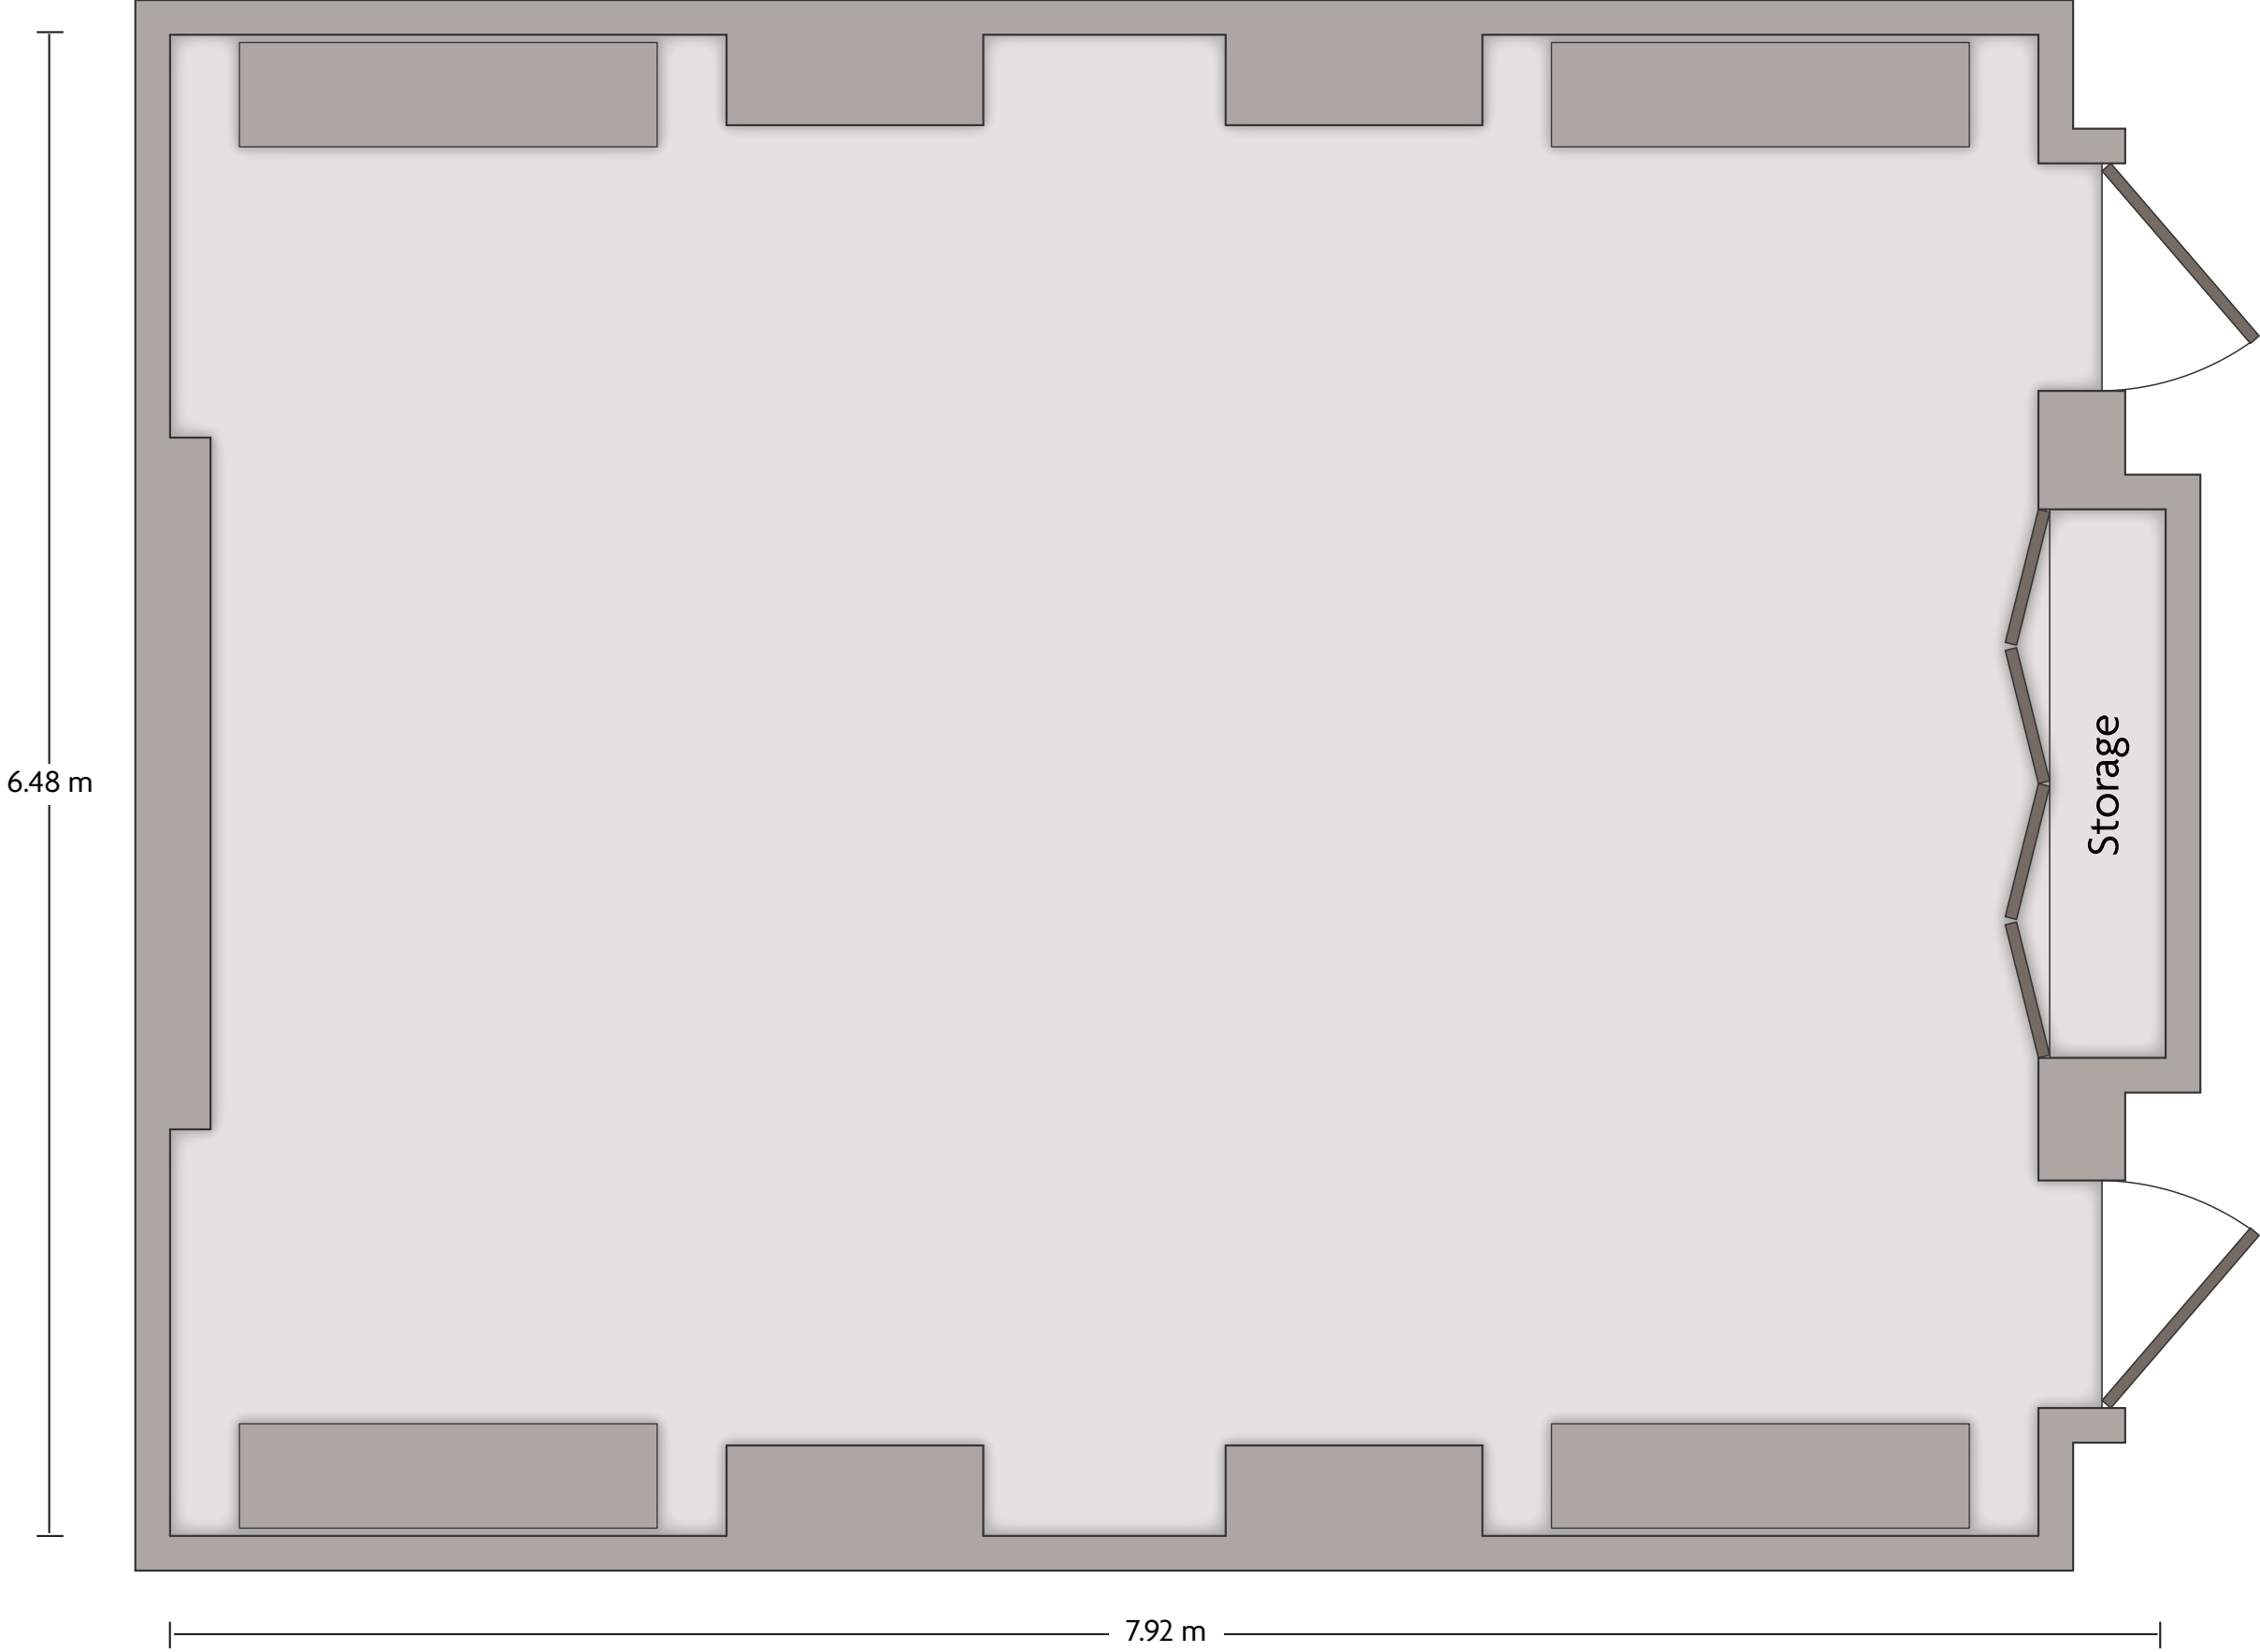

# Crowne Plaza® Jinan City Center - Gui Wen

LENGTH: 17.07 m    WIDTH: 13.55 m    HEIGHT: 2.63 m    TOTAL SQUARE METERS: 252.68 m<sup>2</sup>    MAXIMUM CAPACITY: 180    POWER OUTLETS: 8

No.3 Tian Di Tan Road | Jinan, Jinan Shandong - 250011, China (People's Republic) | 86-531-86029999

\*Multiple layout options available for this space.

LENGTH: 7.92 m    WIDTH: 6.48 m    HEIGHT: 2.87 m    TOTAL SQUARE METERS: 50.72 m<sup>2</sup>    MAXIMUM CAPACITY: 90    POWER OUTLETS: 2

No.3 Tian Di Tan Road | Jinan, Jinan Shandong - 250011, China (People's Republic) | 86-531-86029999

\*Multiple layout options available for this space.

LENGTH: 10.22 m    WIDTH: 6.03 m    HEIGHT: 2.88 m    TOTAL SQUARE METERS: 61.74 m<sup>2</sup>    MAXIMUM CAPACITY: 50    POWER OUTLETS: 5

No.3 Tian Di Tan Road | Jinan, Jinan Shandong - 250011, China (People's Republic) | 86-531-86029999

LENGTH: 14.66 m    WIDTH: 7.74 m    HEIGHT: 2.65 m    TOTAL SQUARE METERS: 109.22 m<sup>2</sup>    MAXIMUM CAPACITY: 90    POWER OUTLETS: 8

No.3 Tian Di Tan Road | Jinan, Jinan Shandong - 250011, China (People's Republic) | 86-531-86029999