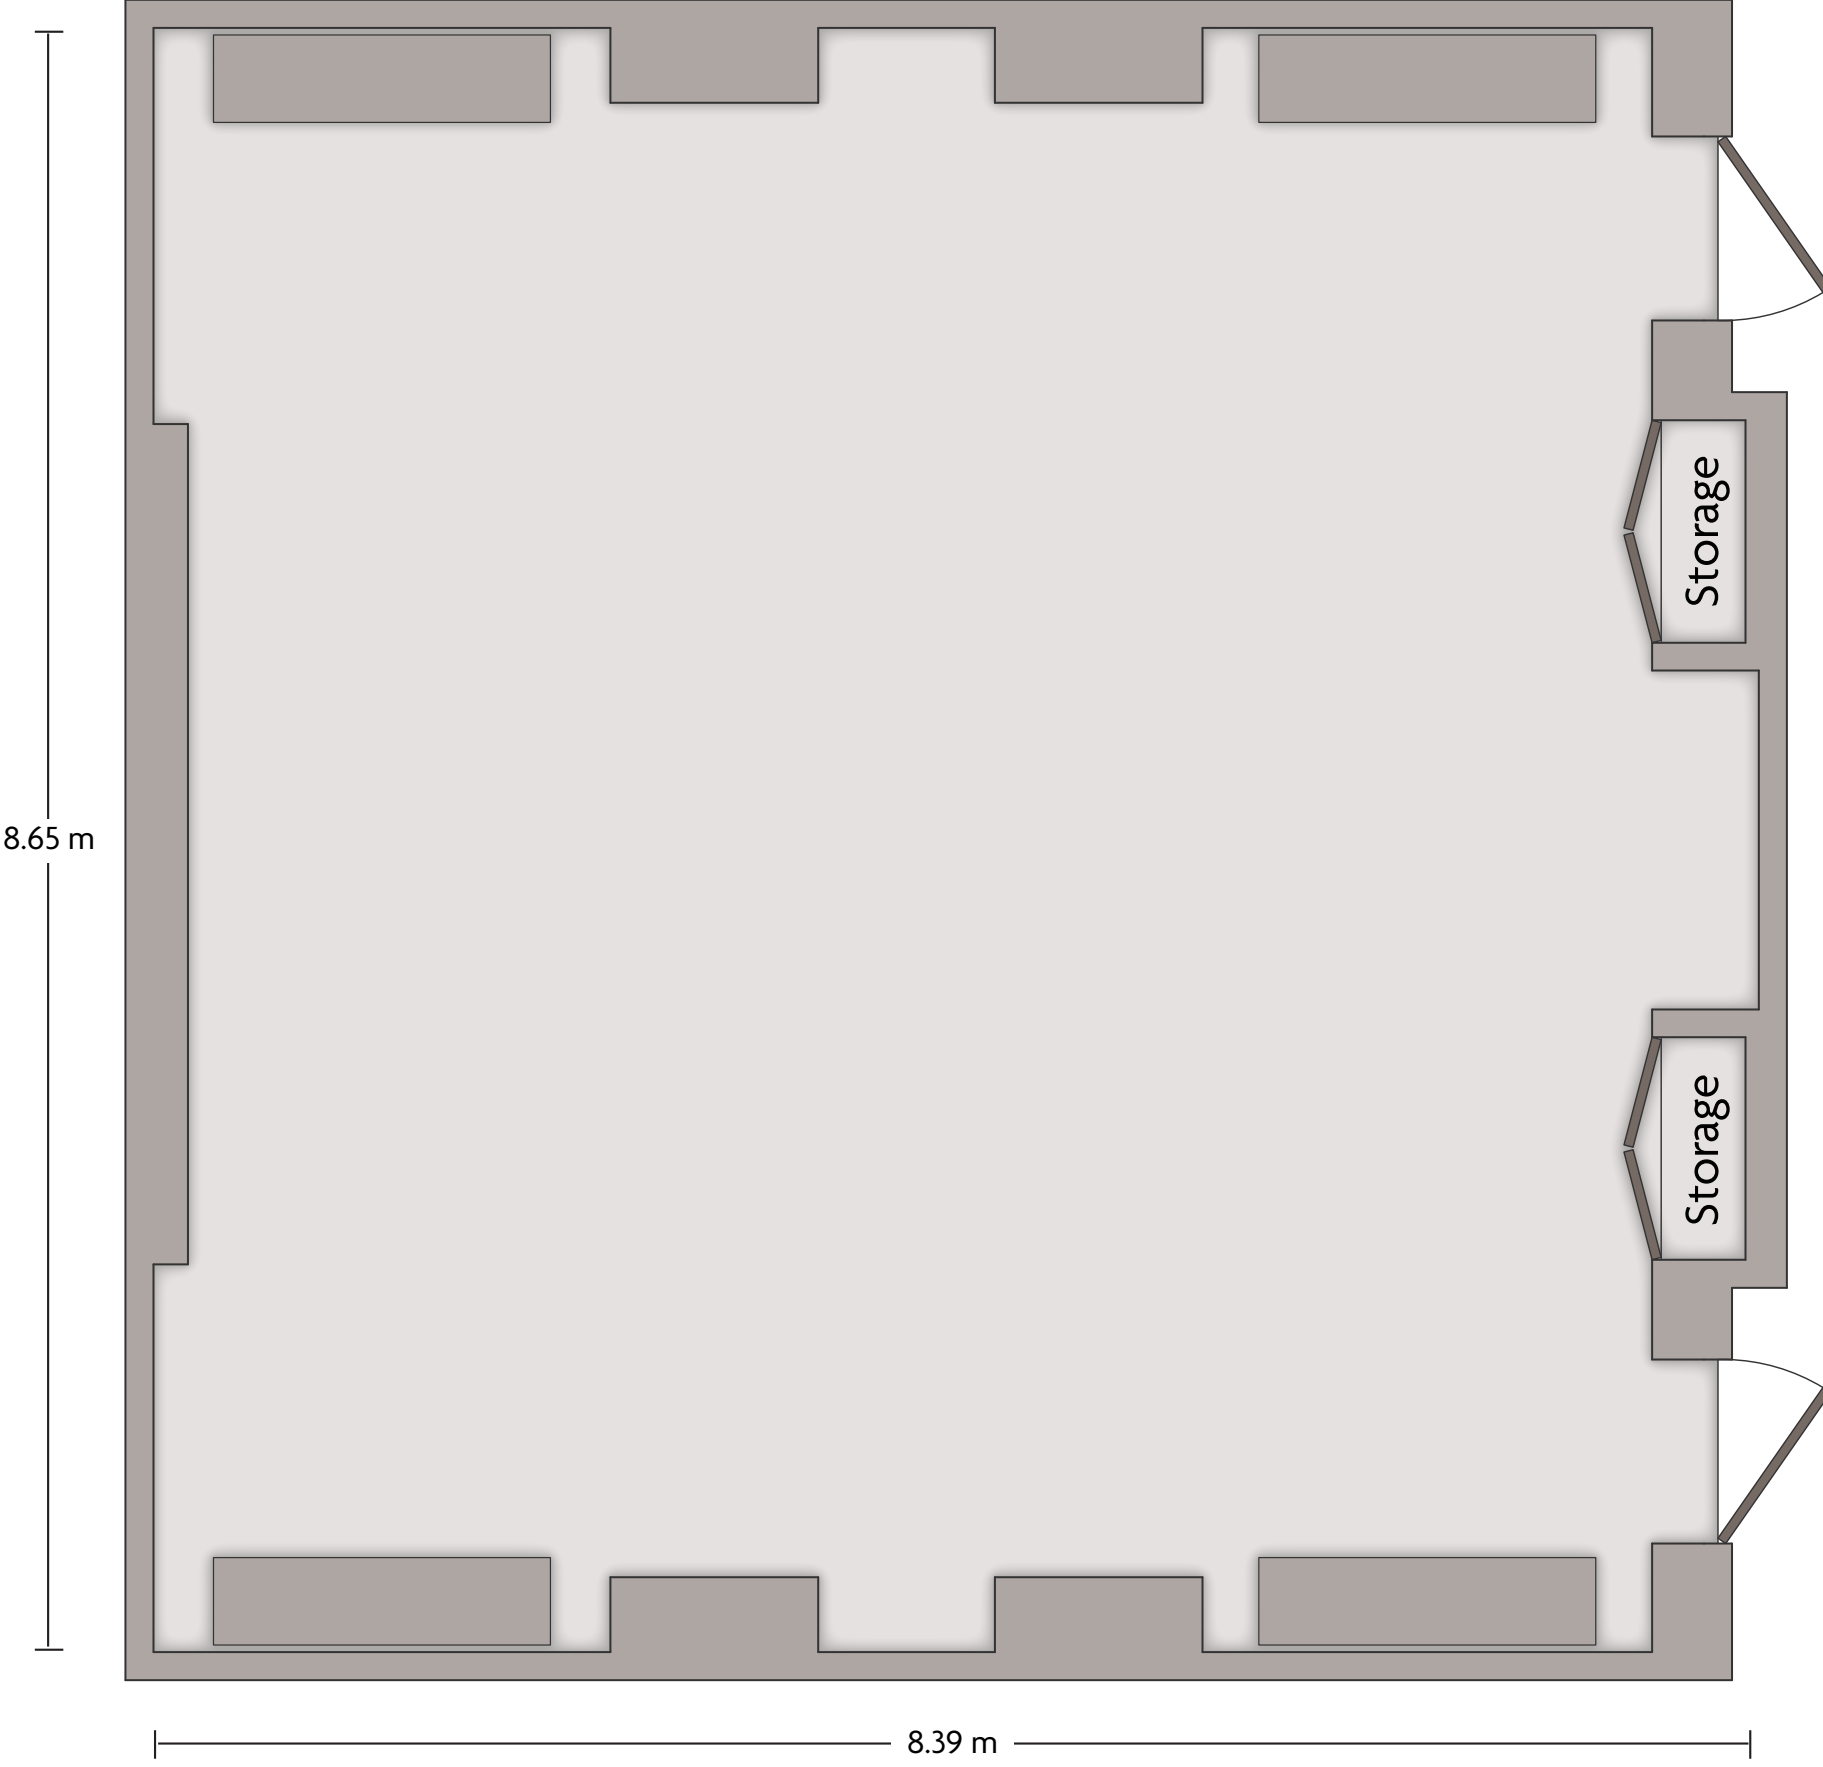

# Crowne Plaza® Jinan City Center - Gui Wen

LENGTH: 17.07 m    WIDTH: 13.55 m    HEIGHT: 2.63 m    TOTAL SQUARE METERS: 252.68 m<sup>2</sup>    MAXIMUM CAPACITY: 180    POWER OUTLETS: 8

No.3 Tian Di Tan Road | Jinan, Jinan Shandong - 250011, China (People's Republic) | 86-531-86029999

\*Multiple layout options available for this space.

LENGTH: 7.92 m    WIDTH: 6.48 m    HEIGHT: 2.87 m    TOTAL SQUARE METERS: 50.72 m<sup>2</sup>    MAXIMUM CAPACITY: 90    POWER OUTLETS: 2

No.3 Tian Di Tan Road | Jinan, Jinan Shandong - 250011, China (People's Republic) | 86-531-86029999

\*Multiple layout options available for this space.

LENGTH: 8.65 m    WIDTH: 8.39 m    HEIGHT: 2.88 m    TOTAL SQUARE METERS: 68.44 m<sup>2</sup>    MAXIMUM CAPACITY: 60    POWER OUTLETS: 8

No.3 Tian Di Tan Road | Jinan, Jinan Shandong - 250011, China (People's Republic) | 86-531-86029999

LENGTH: 14.66 m    WIDTH: 7.74 m    HEIGHT: 2.65 m    TOTAL SQUARE METERS: 109.22 m<sup>2</sup>    MAXIMUM CAPACITY: 90    POWER OUTLETS: 8

No.3 Tian Di Tan Road | Jinan, Jinan Shandong - 250011, China (People's Republic) | 86-531-86029999