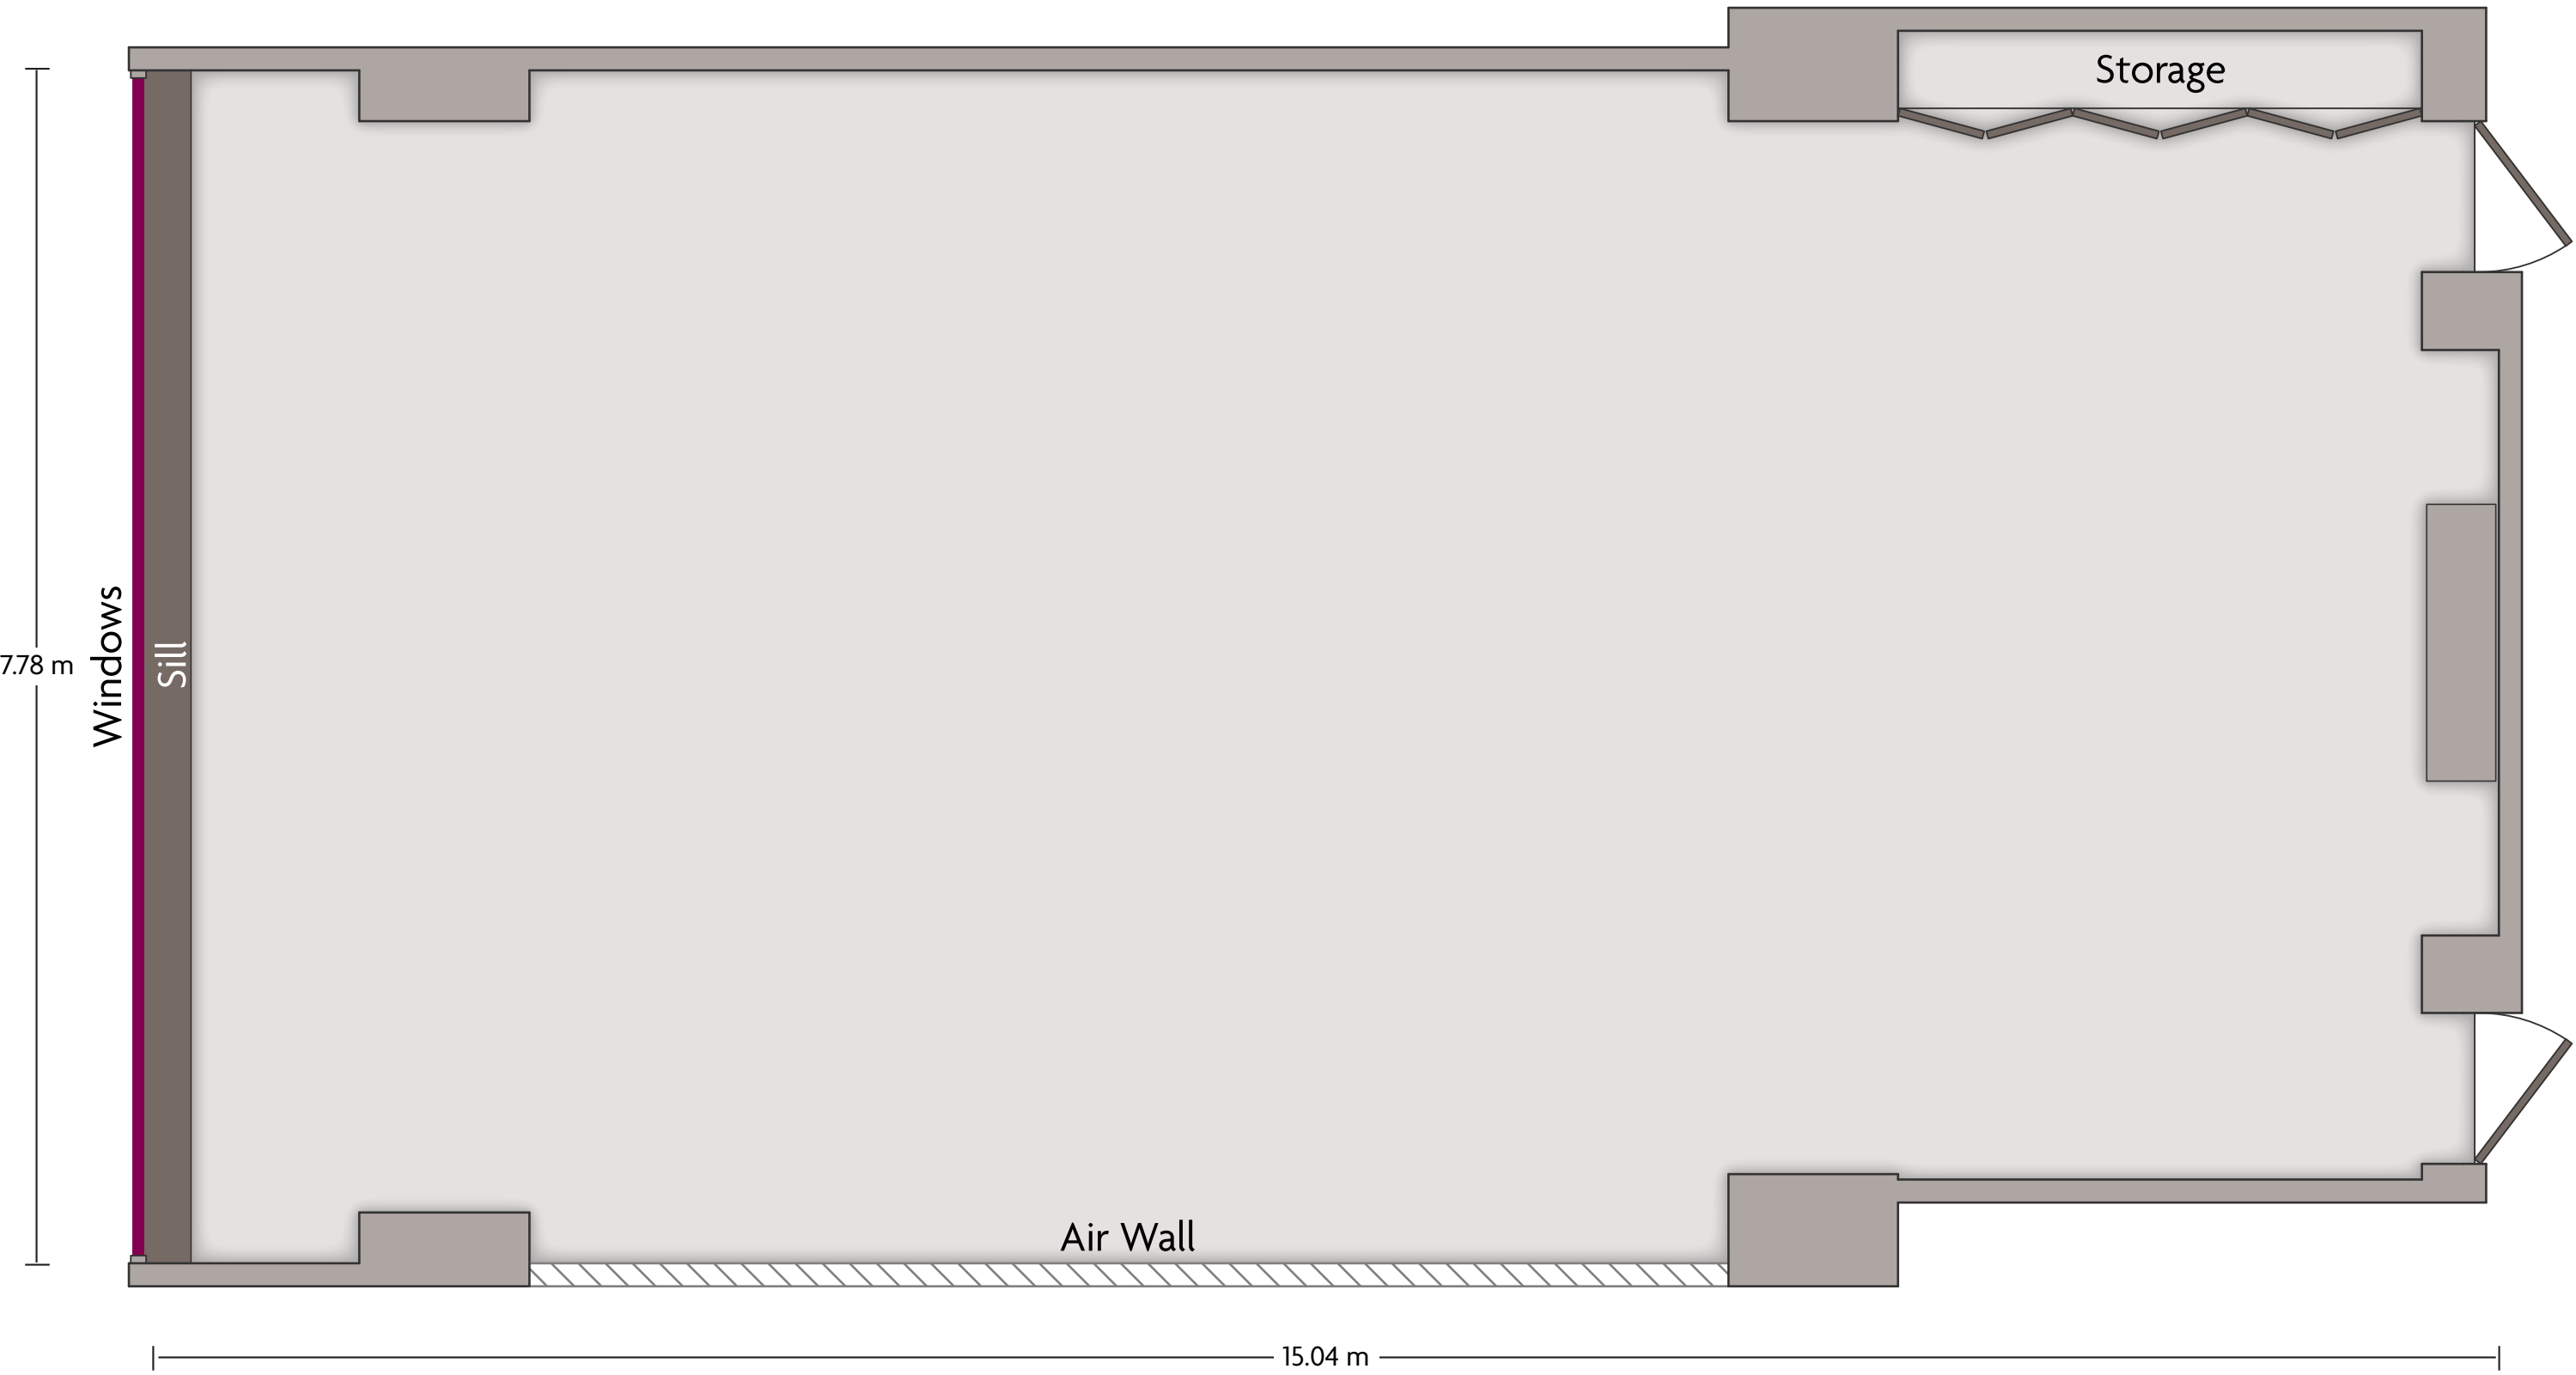

LENGTH: 15.04 m   WIDTH: 7.78 m   HEIGHT: 2.65 m   TOTAL SQUARE METERS: 110.76 m²   MAXIMUM CAPACITY: 90   POWER OUTLETS: 6

No.3 Tian Di Tan Road | Jinan, Jinan Shandong - 250011, China (People's Republic) | 86-531-86029999

*Multiple layout options available for this space.