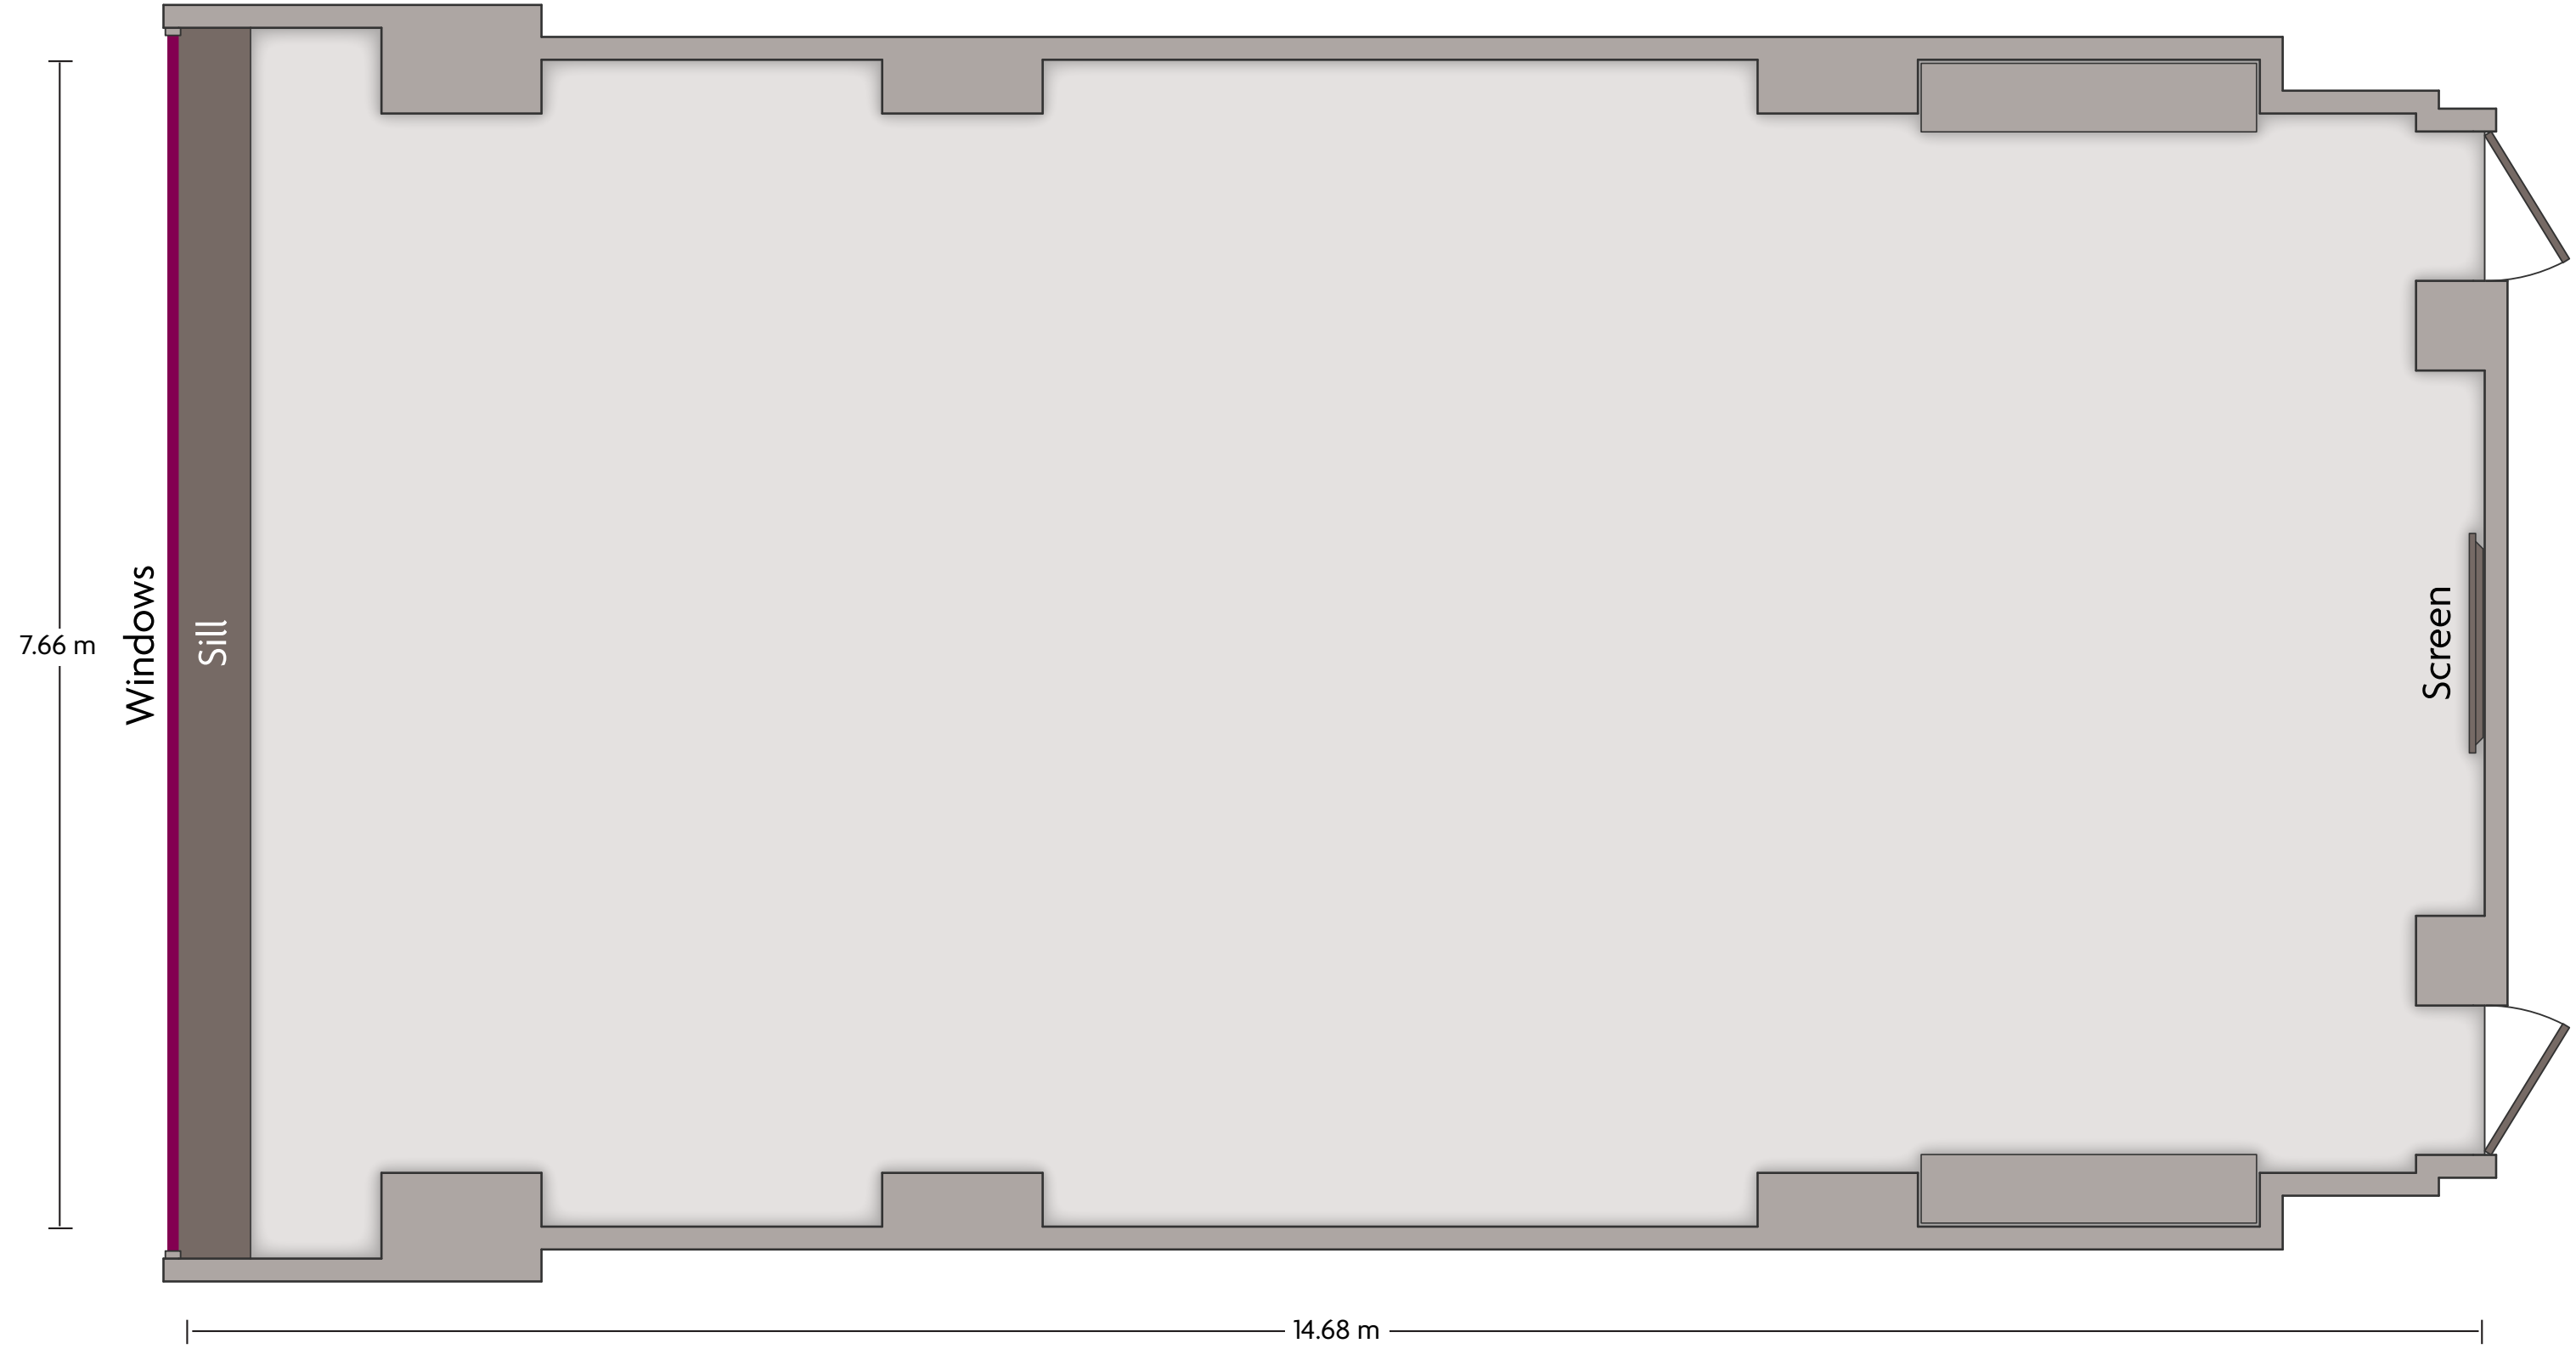

LENGTH: 14.68 m   WIDTH: 7.66 m   HEIGHT: 3.17 m   TOTAL SQUARE METERS: 108.76 m²   MAXIMUM CAPACITY: 90   POWER OUTLETS: 4

No.3 Tian Di Tan Road | Jinan, Jinan Shandong - 250011, China (People's Republic) | 86-531-86029999

*Multiple layout options available for this space.