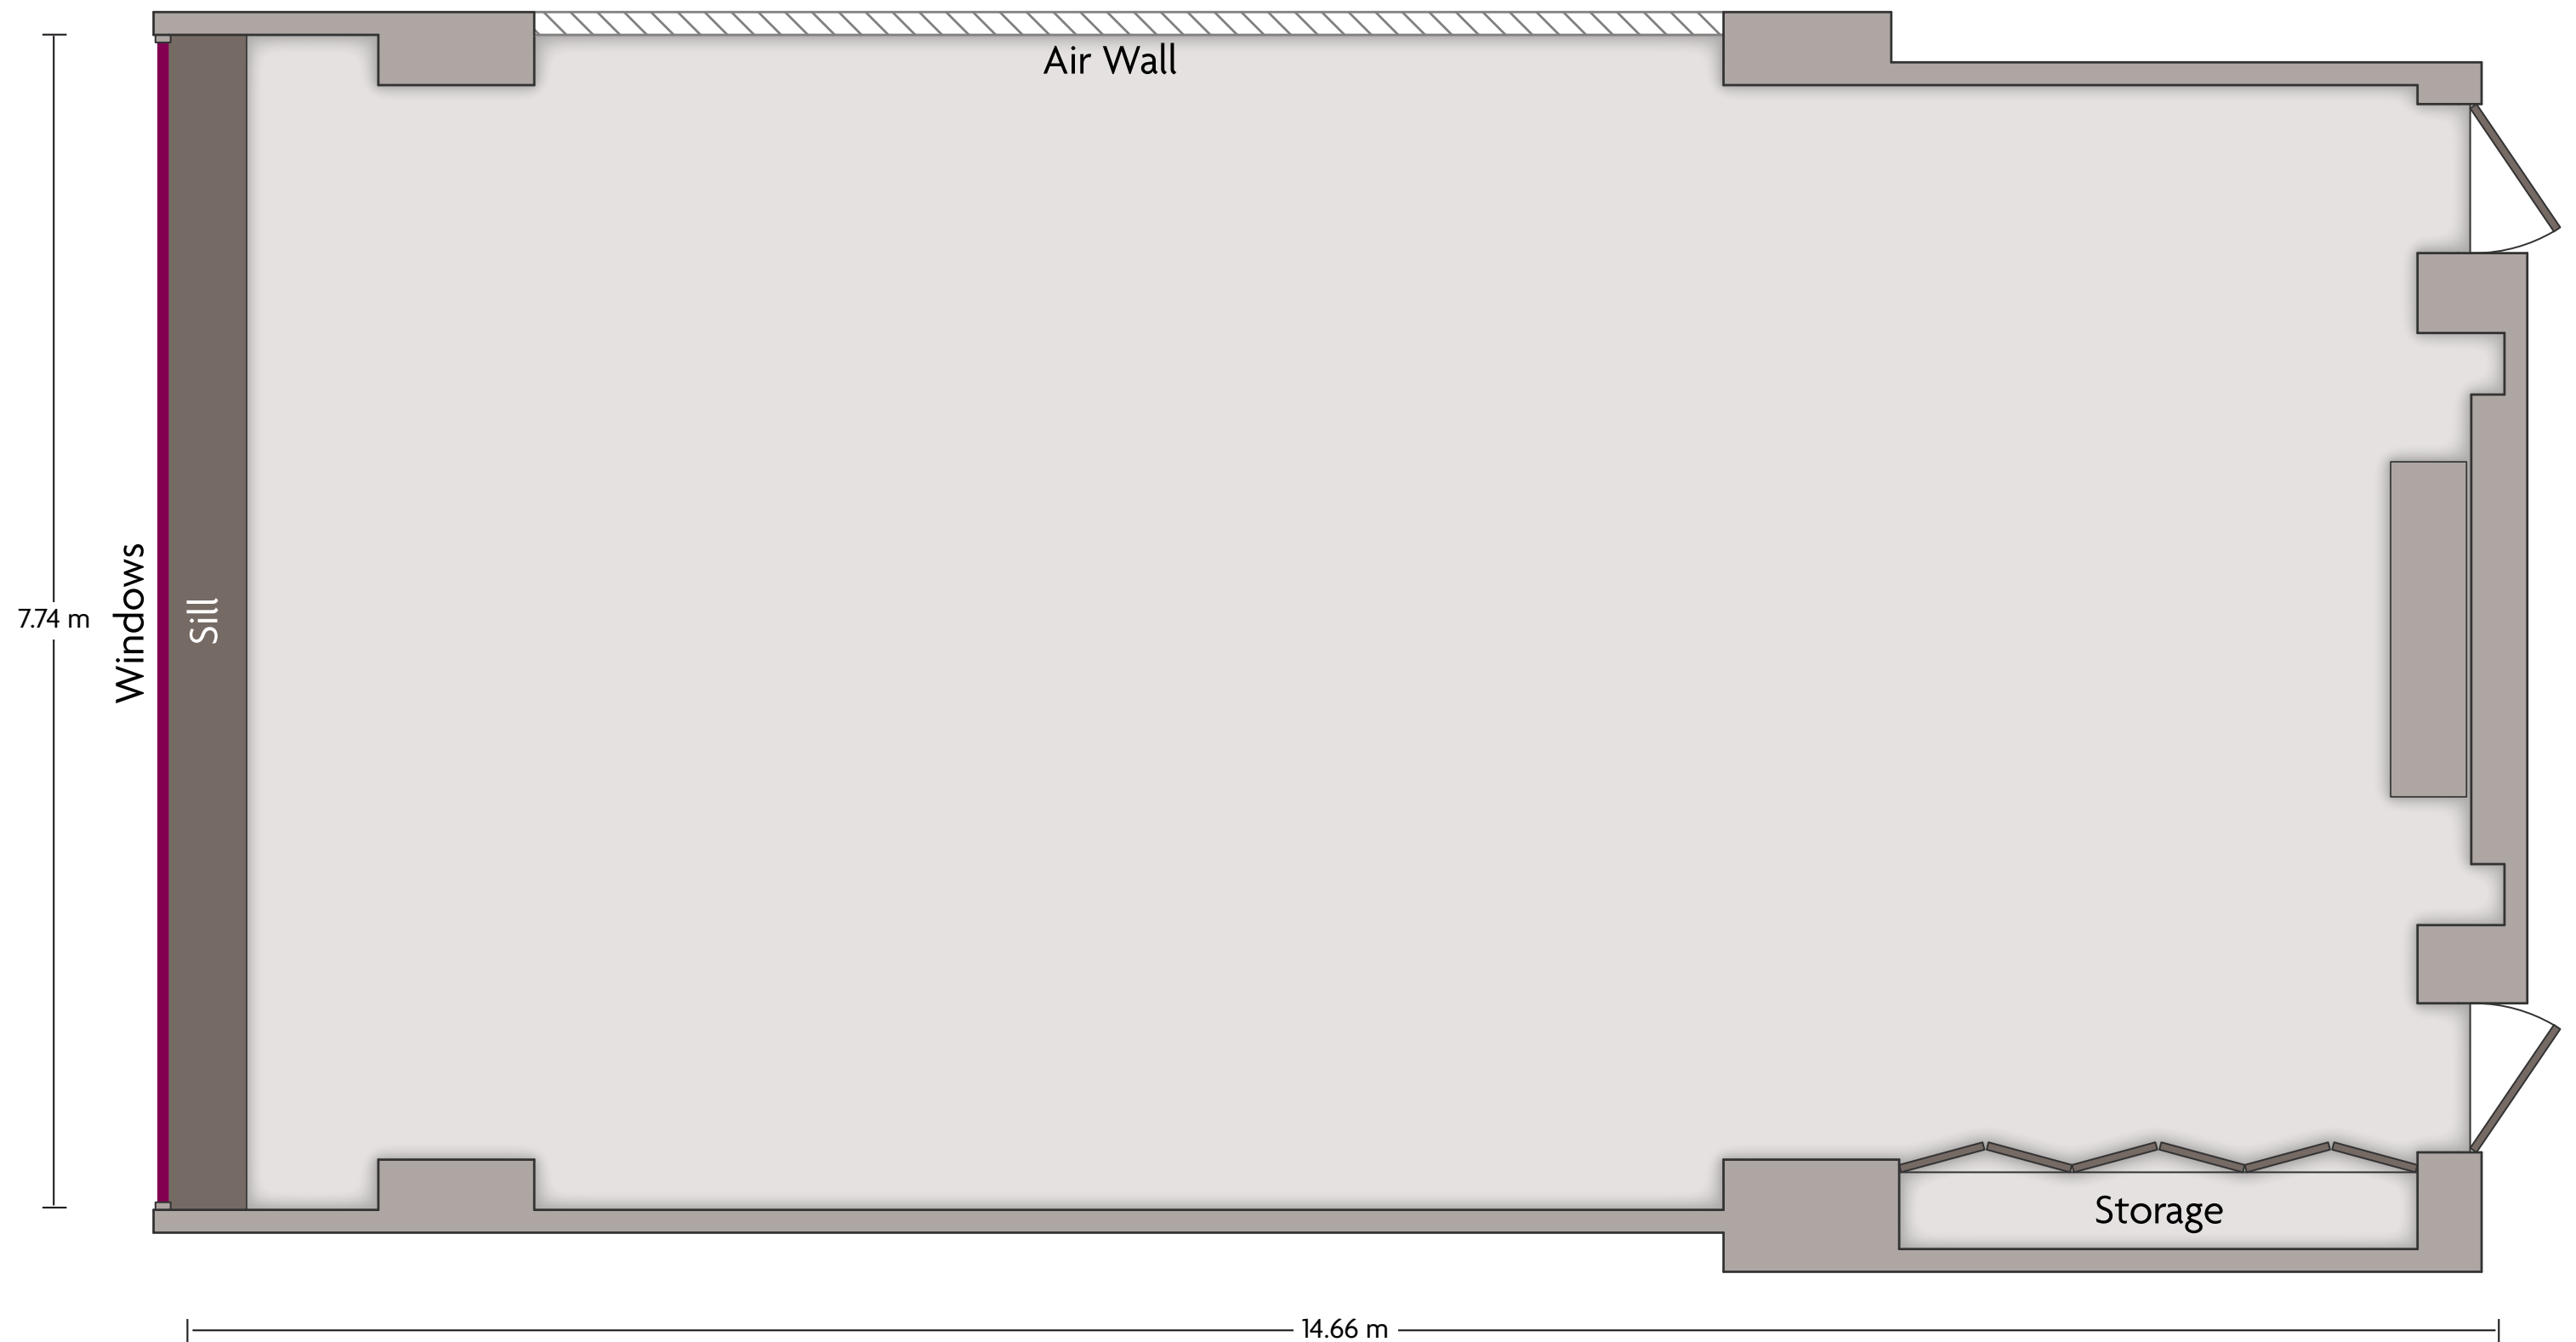

\*Multiple layout options available for this space.

LENGTH: 8.65 m    WIDTH: 8.39 m    HEIGHT: 2.88 m    TOTAL SQUARE METERS: 68.44 m<sup>2</sup>    MAXIMUM CAPACITY: 60    POWER OUTLETS: 8

No.3 Tian Di Tan Road | Jinan, Jinan Shandong - 250011, China (People's Republic) | 86-531-86029999

\*Multiple layout options available for this space.

LENGTH: 10.22 m    WIDTH: 6.03 m    HEIGHT: 2.88 m    TOTAL SQUARE METERS: 61.74 m<sup>2</sup>    MAXIMUM CAPACITY: 50    POWER OUTLETS: 5

No.3 Tian Di Tan Road | Jinan, Jinan Shandong - 250011, China (People's Republic) | 86-531-86029999

LENGTH: 14.66 m    WIDTH: 7.74 m    HEIGHT: 2.65 m    TOTAL SQUARE METERS: 109.22 m<sup>2</sup>    MAXIMUM CAPACITY: 90    POWER OUTLETS: 8

No.3 Tian Di Tan Road | Jinan, Jinan Shandong - 250011, China (People's Republic) | 86-531-86029999

\*Multiple layout options available for this space.

LENGTH: 9.76 m    WIDTH: 9.68 m    HEIGHT: 3.15 m    TOTAL SQUARE METERS: 97.53 m<sup>2</sup>    MAXIMUM CAPACITY: 40    POWER OUTLETS: 4

No.3 Tian Di Tan Road | Jinan, Jinan Shandong - 250011, China (People's Republic) | 86-531-86029999