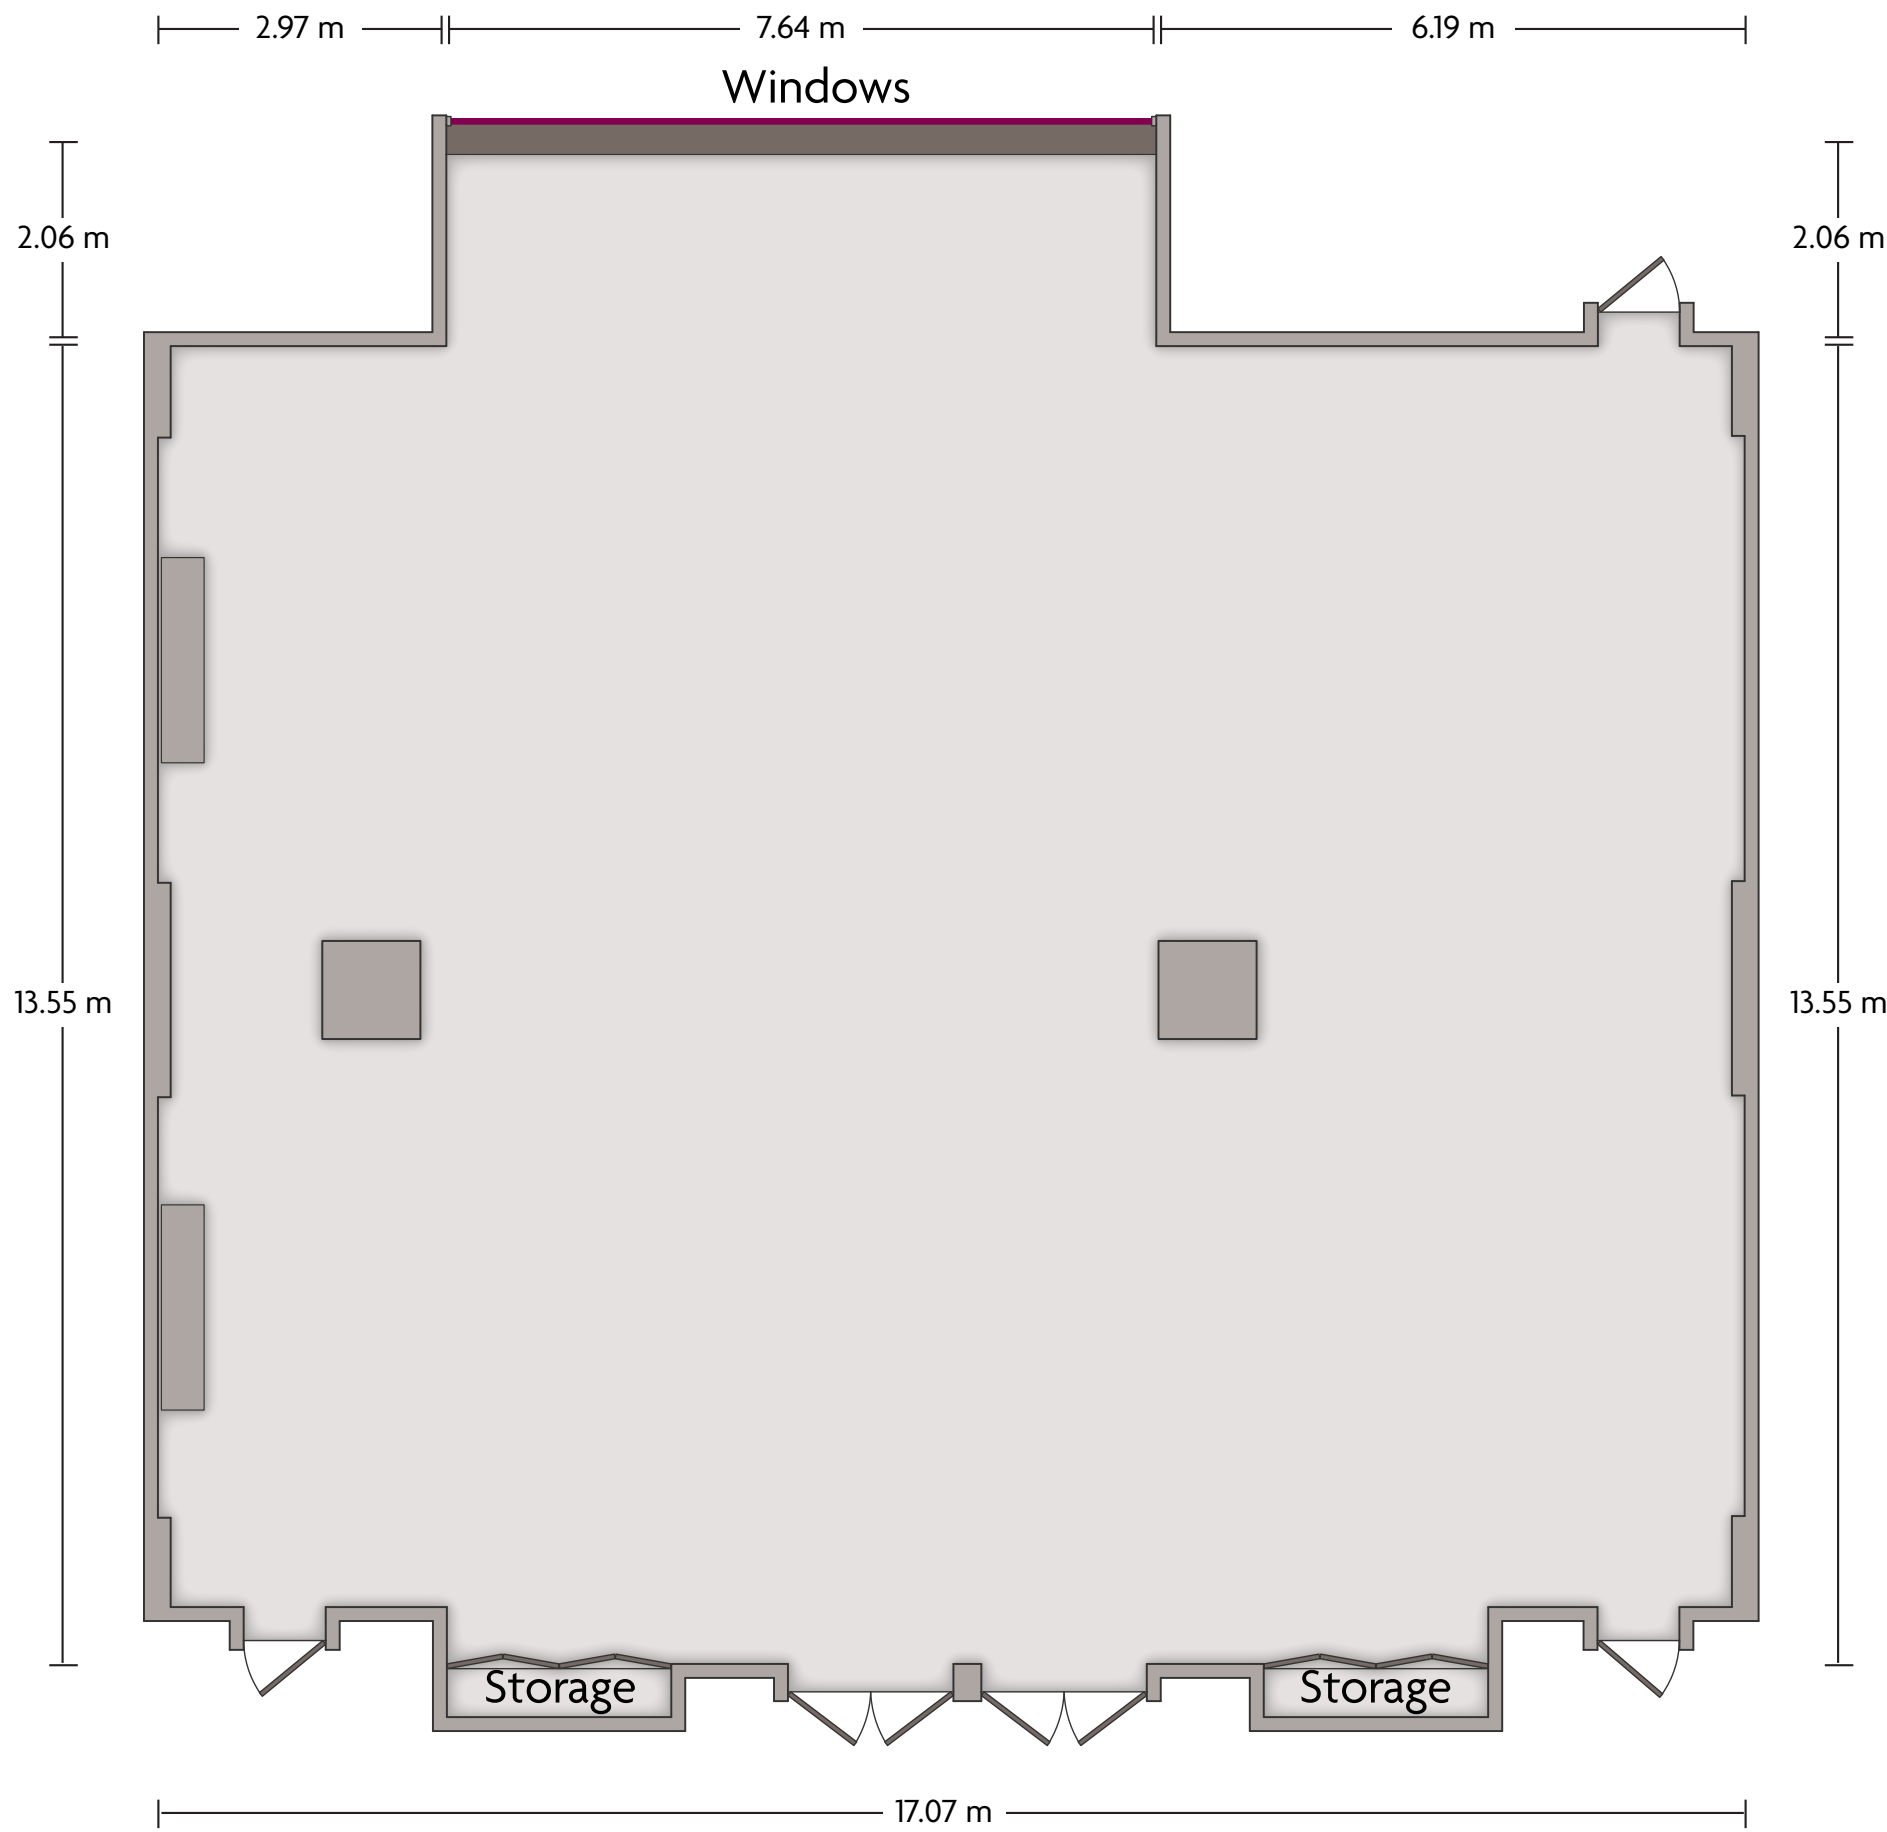

Crowne Plaza® Jinan City Center - Gui Wen

LENGTH: 17.07 m   WIDTH: 13.55 m   HEIGHT: 2.63 m   TOTAL SQUARE METERS: 252.68 m²   MAXIMUM CAPACITY: 180   POWER OUTLETS: 8

No.3 Tian Di Tan Road | Jinan, Jinan Shandong - 250011, China (People's Republic) | 86-531-86029999

*Multiple layout options available for this space.