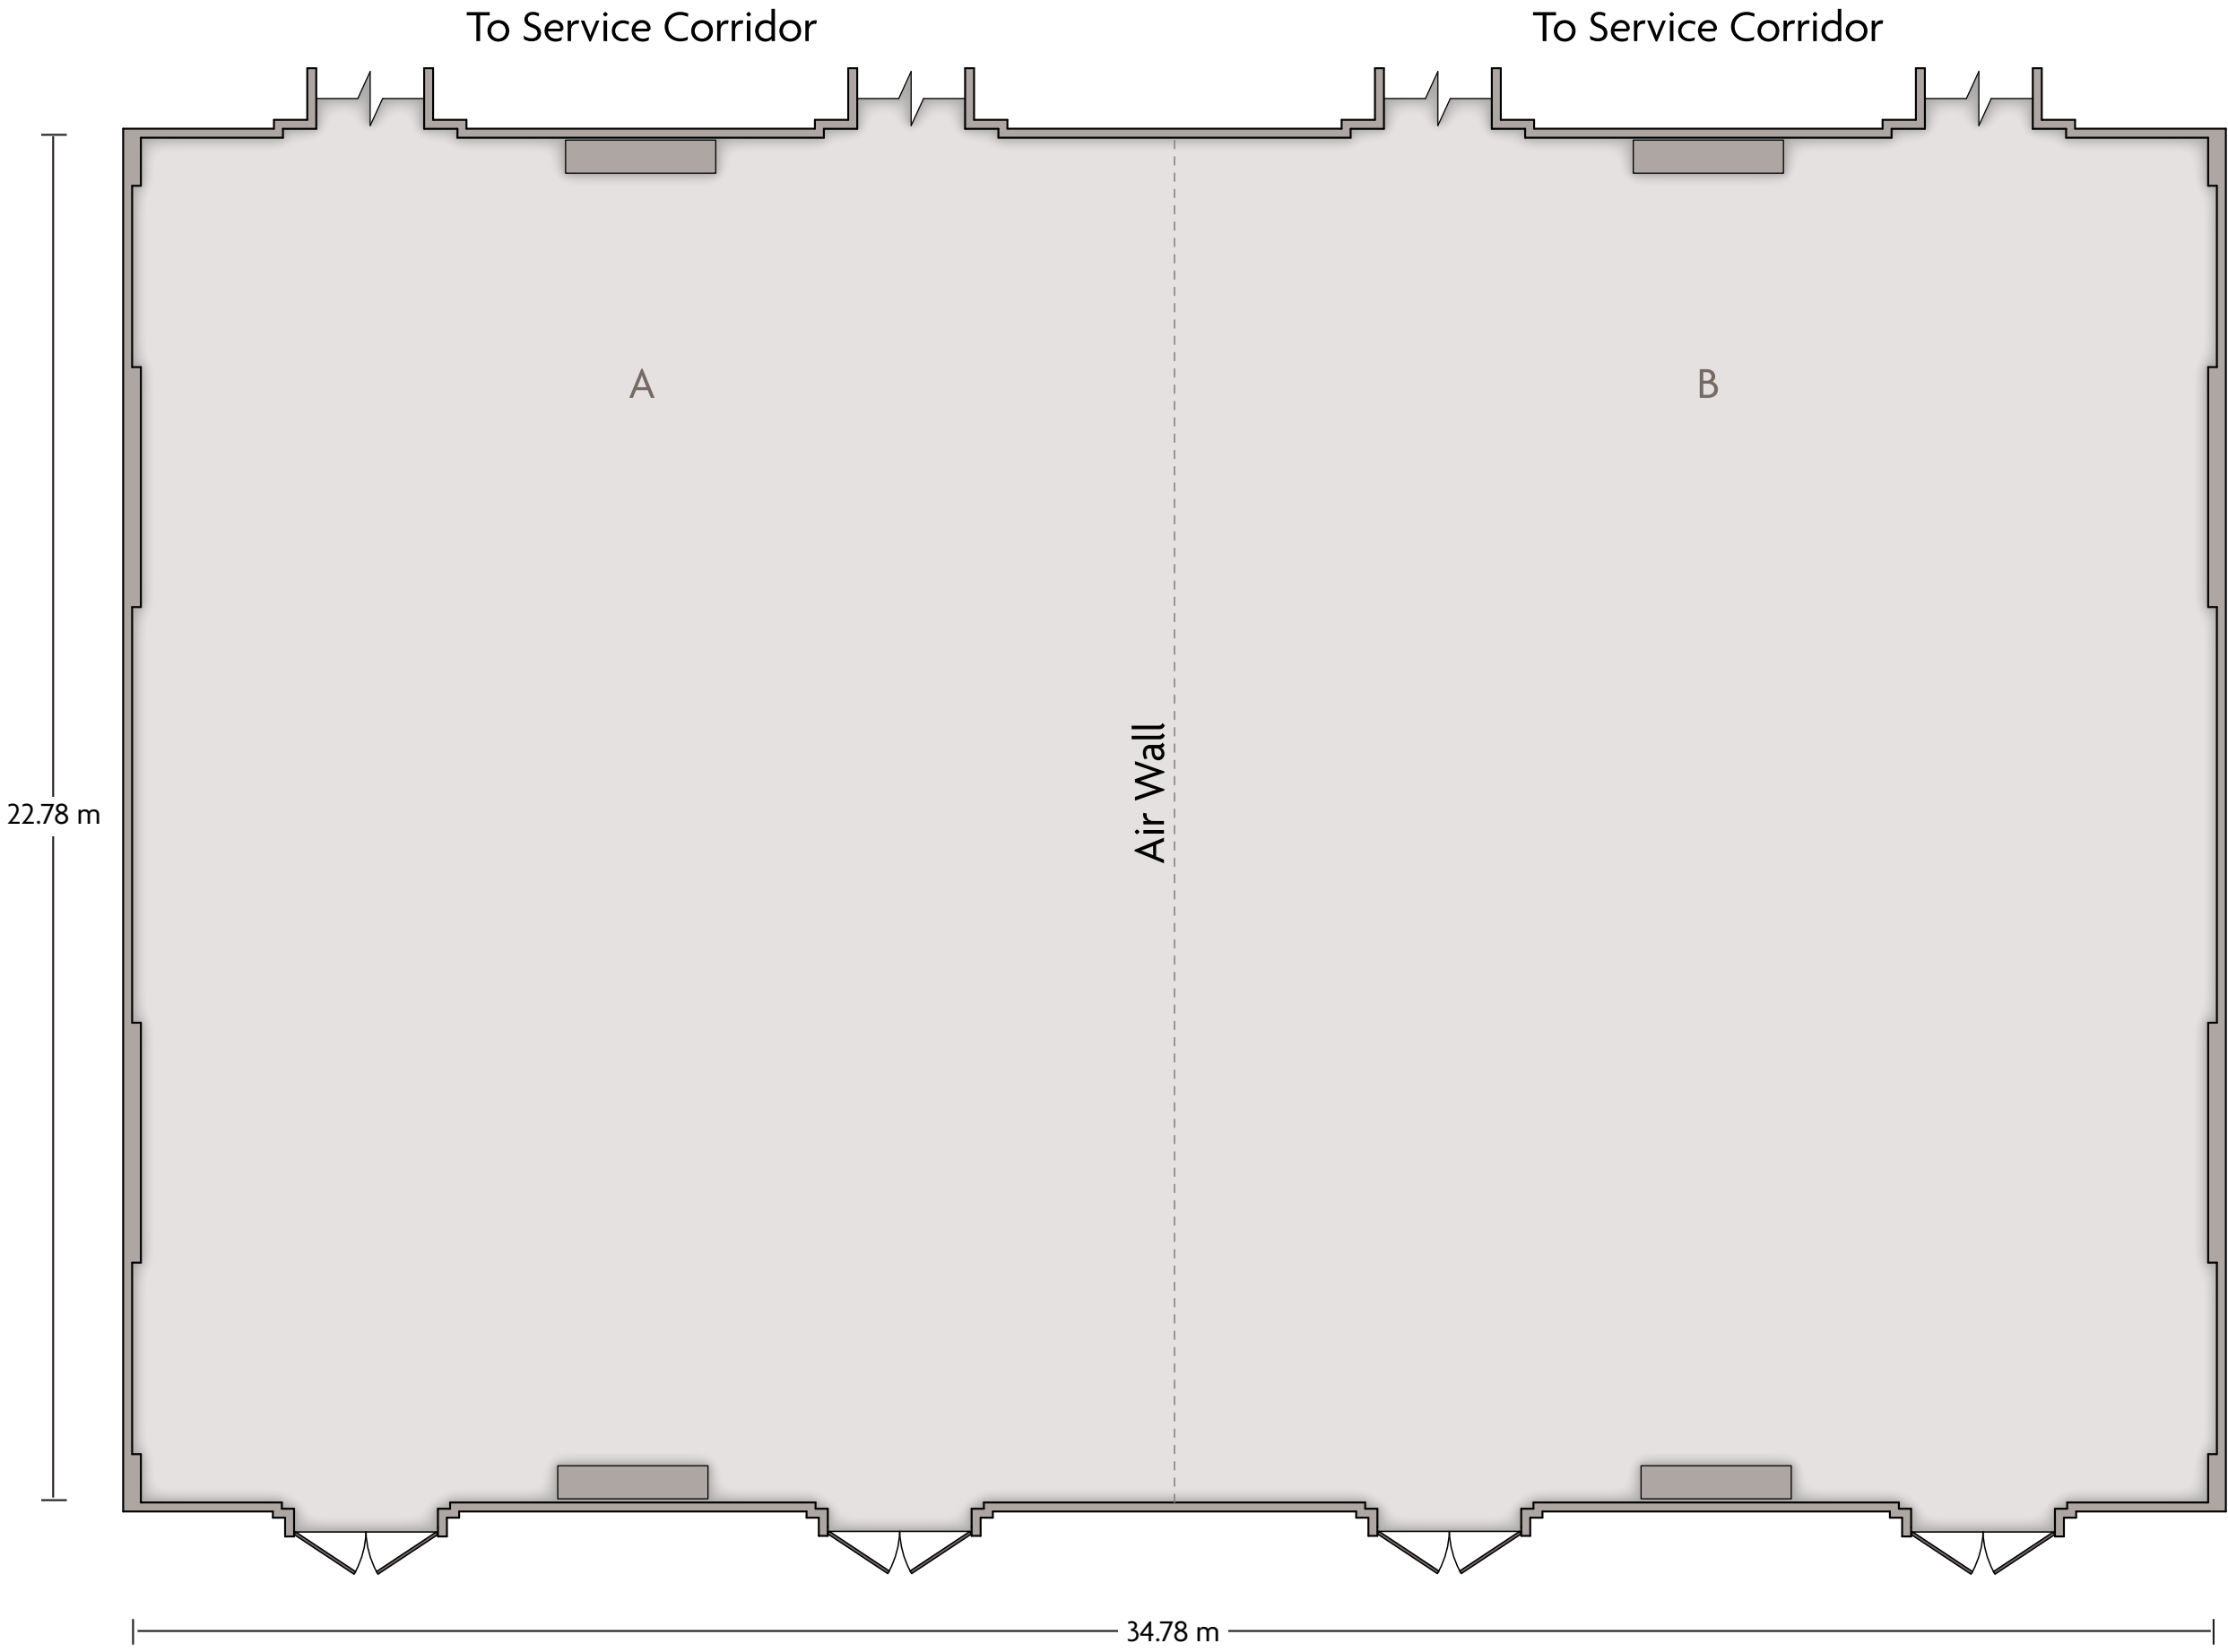

# Crowne Plaza® Jinan City Center - Crowne Grand Ballroom

LENGTH: 34.78 m    WIDTH: 22.78 m    HEIGHT: 6.41 m    TOTAL SQUARE METERS: 795.37 m<sup>2</sup>    MAXIMUM CAPACITY: 850    POWER OUTLETS: 8

No.3 Tian Di Tan Road | Jinan, Jinan Shandong - 250011, China (People's Republic) | 86-531-86029999

\*Multiple layout options available for this space.

LENGTH: 7.92 m    WIDTH: 6.48 m    HEIGHT: 2.87 m    TOTAL SQUARE METERS: 50.72 m<sup>2</sup>    MAXIMUM CAPACITY: 90    POWER OUTLETS: 2

No.3 Tian Di Tan Road | Jinan, Jinan Shandong - 250011, China (People's Republic) | 86-531-86029999

\*Multiple layout options available for this space.

LENGTH: 10.22 m    WIDTH: 6.03 m    HEIGHT: 2.88 m    TOTAL SQUARE METERS: 61.74 m<sup>2</sup>    MAXIMUM CAPACITY: 50    POWER OUTLETS: 5

No.3 Tian Di Tan Road | Jinan, Jinan Shandong - 250011, China (People's Republic) | 86-531-86029999

LENGTH: 14.66 m    WIDTH: 7.74 m    HEIGHT: 2.65 m    TOTAL SQUARE METERS: 109.22 m<sup>2</sup>    MAXIMUM CAPACITY: 90    POWER OUTLETS: 8

No.3 Tian Di Tan Road | Jinan, Jinan Shandong - 250011, China (People's Republic) | 86-531-86029999