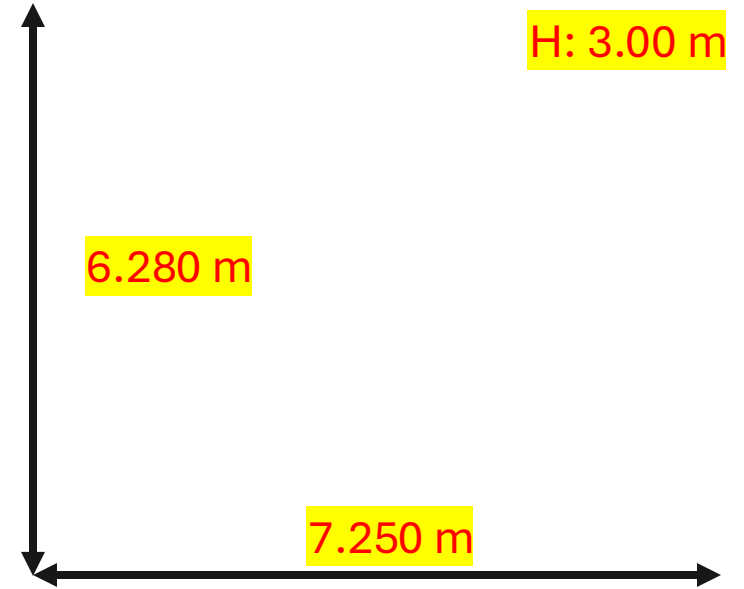

INTERCONTINENTAL.
THE RED SEA RESORT

Meeting Room # 1

Meeting Room # 2

INTERCONTINENTAL.
THE RED SEA RESORT

Board Room

INTERCONTINENTAL.
THE RED SEA RESORT

H: 3.40 m

11.740 m

14.590 m

Function Room #
1 & 2 (combined)

INTERCONTINENTAL.
THE RED SEA RESORT

H: 3.40 m

11.740 m

8.645 m

Function Room # 1

INTERCONTINENTAL.
THE RED SEA RESORT