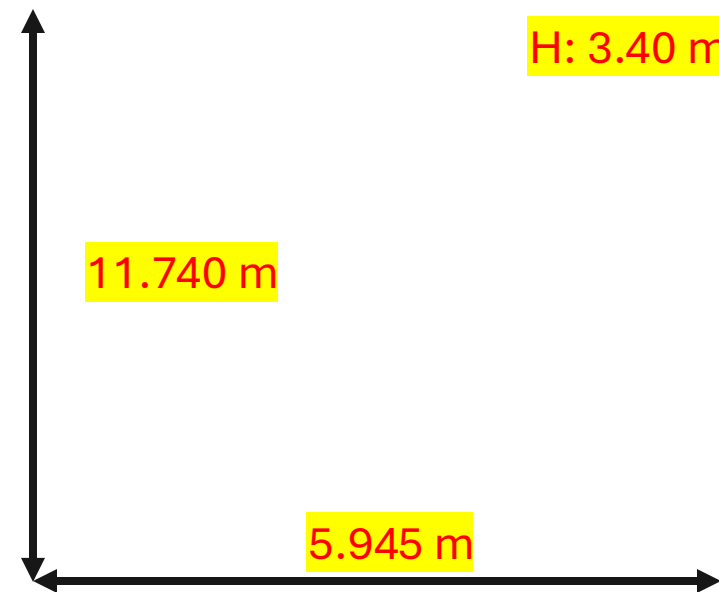

INTERCONTINENTAL.
THE RED SEA RESORT

Meeting Room # 1

Meeting Room # 2

INTERCONTINENTAL.
THE RED SEA RESORT

Board Room

INTERCONTINENTAL.
THE RED SEA RESORT

H: 3.40 m

11.740 m

14.590 m

Function Room #
1 & 2 (combined)

INTERCONTINENTAL.
THE RED SEA RESORT

H: 3.40 m

11.740 m

8.645 m

Function Room # 1

INTERCONTINENTAL.
THE RED SEA RESORT