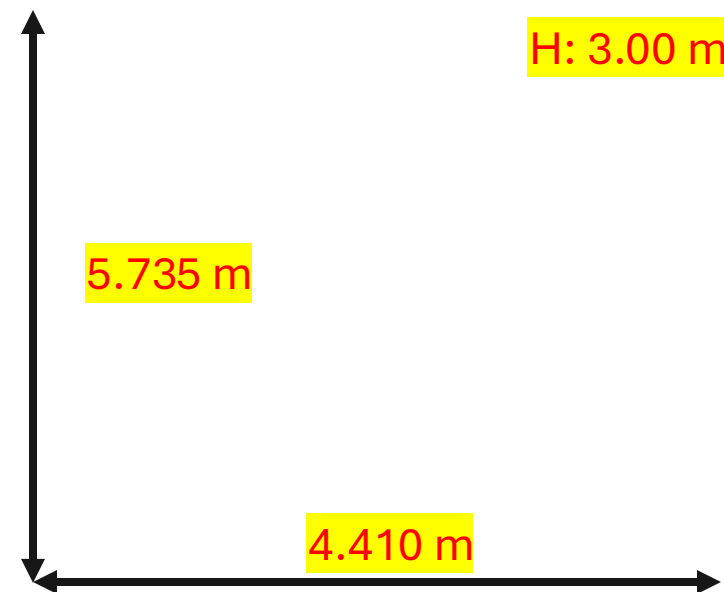

INTERCONTINENTAL.
THE RED SEA RESORT

Meeting Room # 1

Meeting Room # 2

INTERCONTINENTAL.
THE RED SEA RESORT

Board Room

INTERCONTINENTAL.
THE RED SEA RESORT

H: 3.40 m

11.740 m

14.590 m

Function Room #
1 & 2 (combined)

INTERCONTINENTAL.
THE RED SEA RESORT

H: 3.40 m

11.740 m

8.645 m

Function Room # 1

INTERCONTINENTAL.
THE RED SEA RESORT