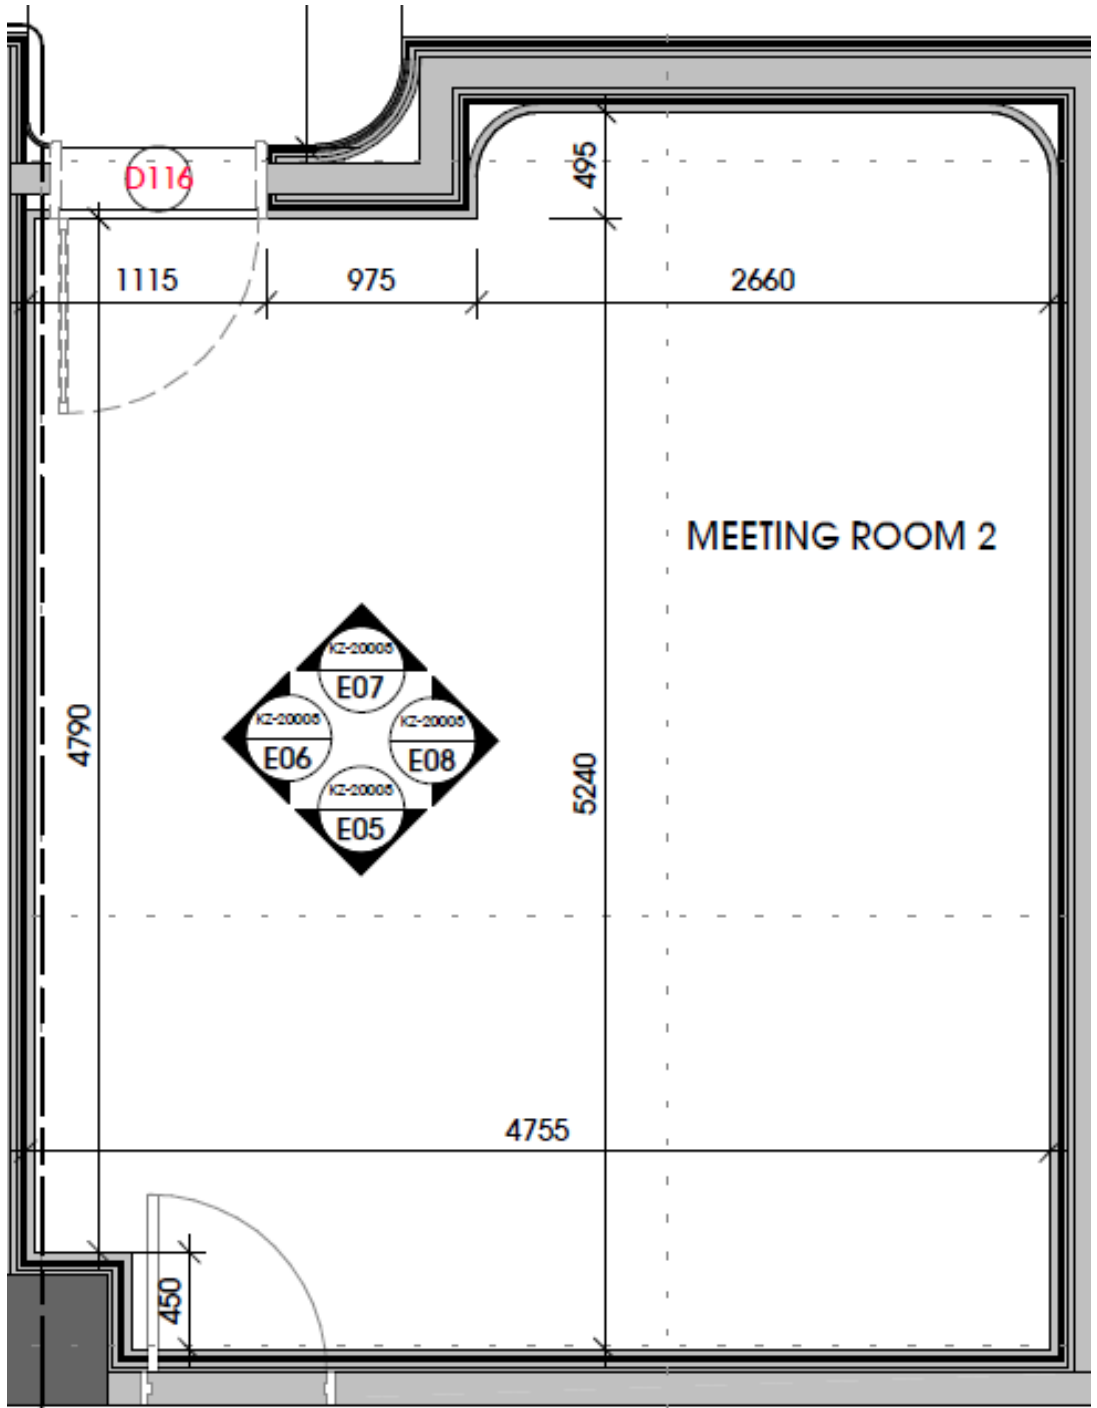

INTERCONTINENTAL.
THE RED SEA RESORT

Meeting Room # 1

Meeting Room # 2

INTERCONTINENTAL.
THE RED SEA RESORT

Board Room

INTERCONTINENTAL.
THE RED SEA RESORT

H: 3.40 m

11.740 m

14.590 m

Function Room #
1 & 2 (combined)

INTERCONTINENTAL.
THE RED SEA RESORT

H: 3.40 m

11.740 m

8.645 m

Function Room # 1

INTERCONTINENTAL.
THE RED SEA RESORT

Function Room # 2