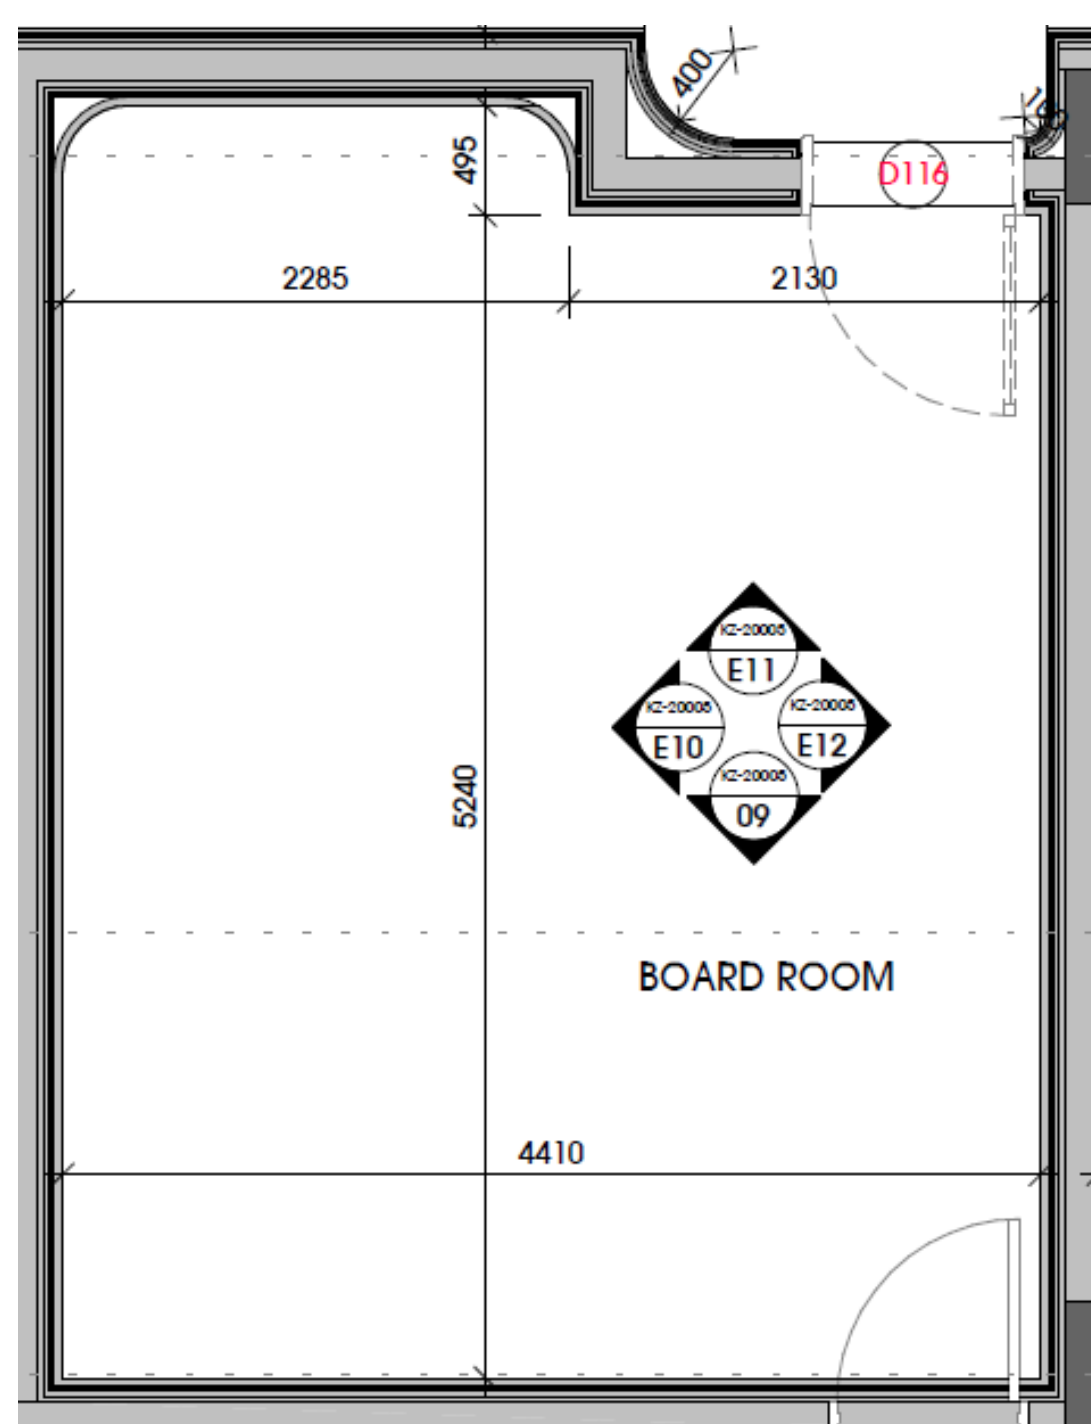

INTERCONTINENTAL.
THE RED SEA RESORT

Meeting Room # 1

Meeting Room # 2

INTERCONTINENTAL.
THE RED SEA RESORT

Board Room

INTERCONTINENTAL.
THE RED SEA RESORT

H: 3.40 m

11.740 m

14.590 m

Function Room #
1 & 2 (combined)

INTERCONTINENTAL.
THE RED SEA RESORT

H: 3.40 m

11.740 m

8.645 m

Function Room # 1

INTERCONTINENTAL.
THE RED SEA RESORT

Function Room # 2