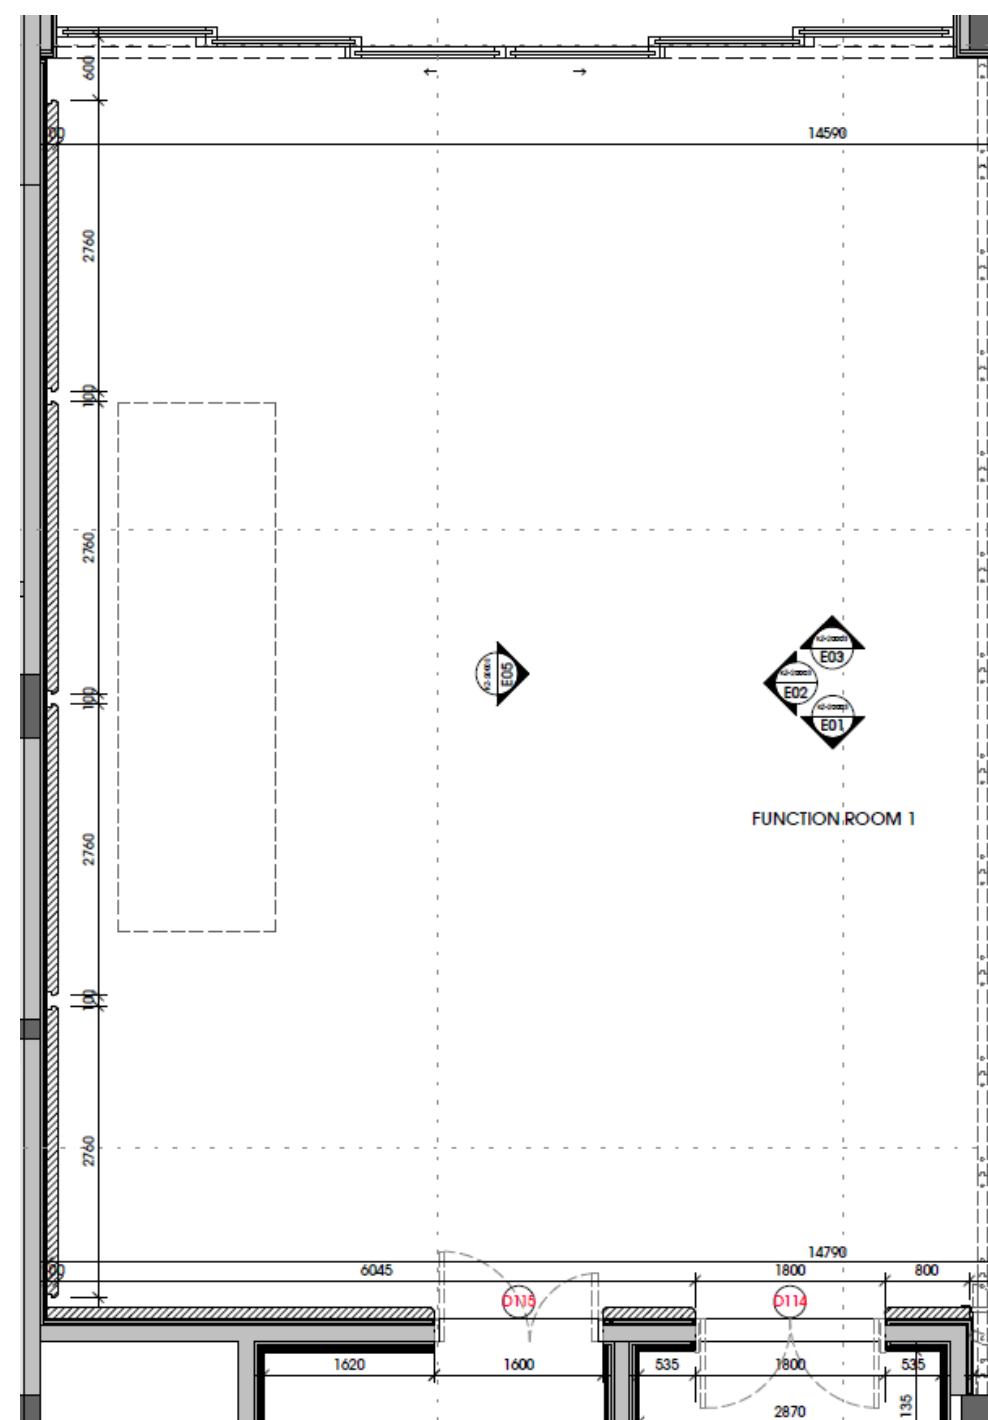

INTERCONTINENTAL.
THE RED SEA RESORT

Meeting Room # 1

Meeting Room # 2

INTERCONTINENTAL.
THE RED SEA RESORT

Board Room

INTERCONTINENTAL.
THE RED SEA RESORT

H: 3.40 m

11.740 m

14.590 m

Function Room #
1 & 2 (combined)

INTERCONTINENTAL.
THE RED SEA RESORT

H: 3.40 m

11.740 m

8.645 m

Function Room # 1

INTERCONTINENTAL.
THE RED SEA RESORT

Function Room # 2