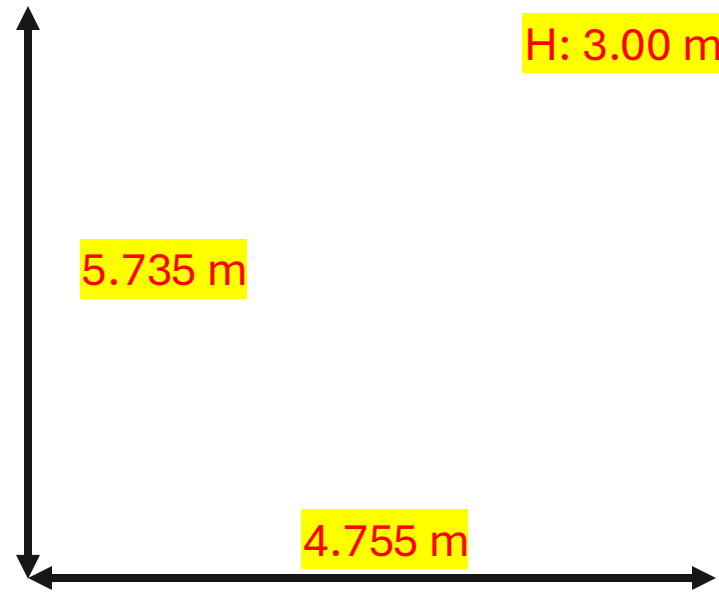

INTERCONTINENTAL.
THE RED SEA RESORT

Meeting Room # 1

Meeting Room # 2

INTERCONTINENTAL.
THE RED SEA RESORT

Board Room

INTERCONTINENTAL.
THE RED SEA RESORT

H: 3.40 m

11.740 m

14.590 m

Function Room #
1 & 2 (combined)

INTERCONTINENTAL.
THE RED SEA RESORT

H: 3.40 m

11.740 m

8.645 m

Function Room # 1

INTERCONTINENTAL.
THE RED SEA RESORT