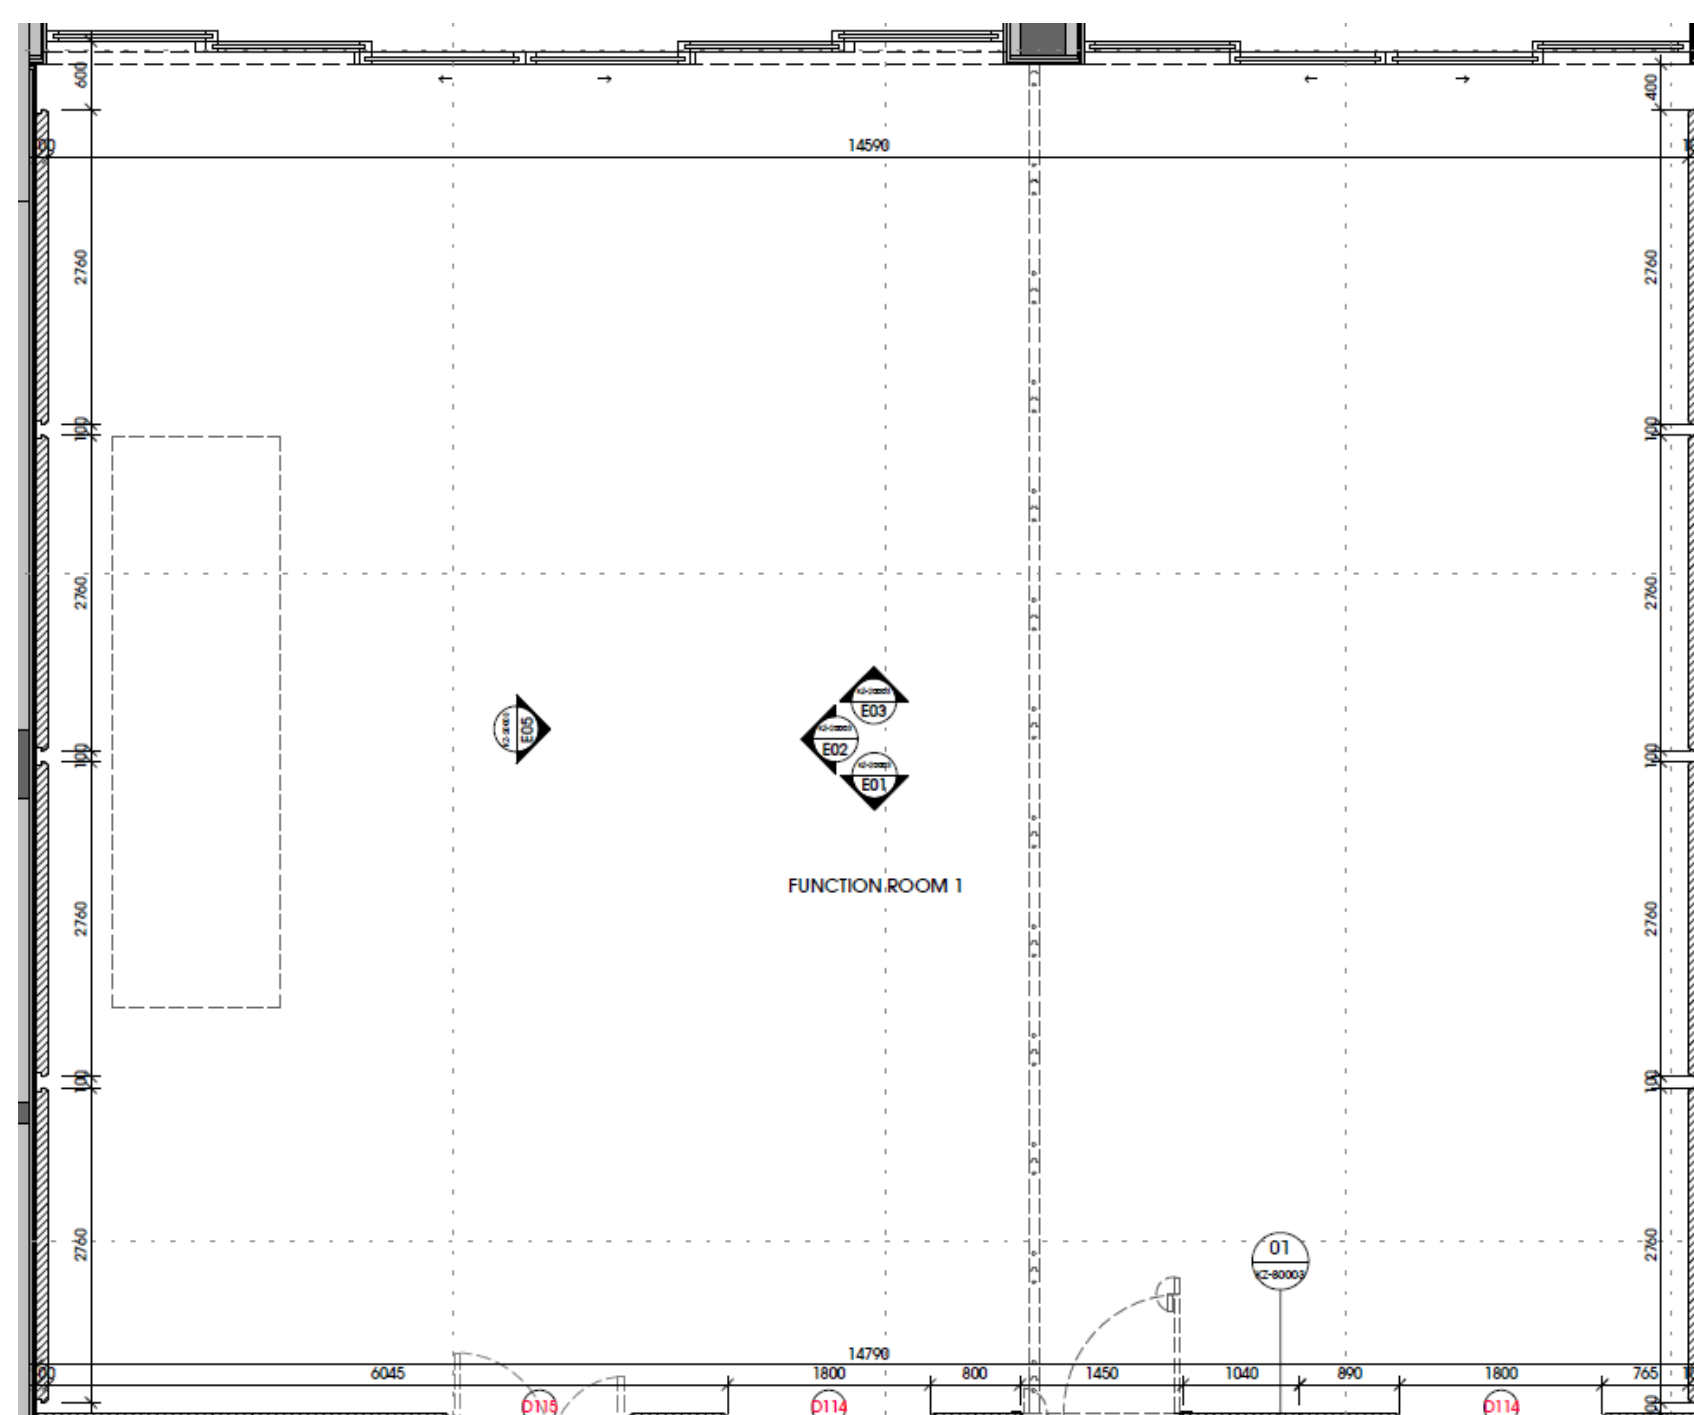

INTERCONTINENTAL.
THE RED SEA RESORT

Meeting Room # 1

Meeting Room # 2

INTERCONTINENTAL.
THE RED SEA RESORT

Board Room

INTERCONTINENTAL.
THE RED SEA RESORT

H: 3.40 m

11.740 m

14.590 m

Function Room #
1 & 2 (combined)

INTERCONTINENTAL.
THE RED SEA RESORT

H: 3.40 m

11.740 m

8.645 m

Function Room # 1

INTERCONTINENTAL.
THE RED SEA RESORT

Function Room # 2